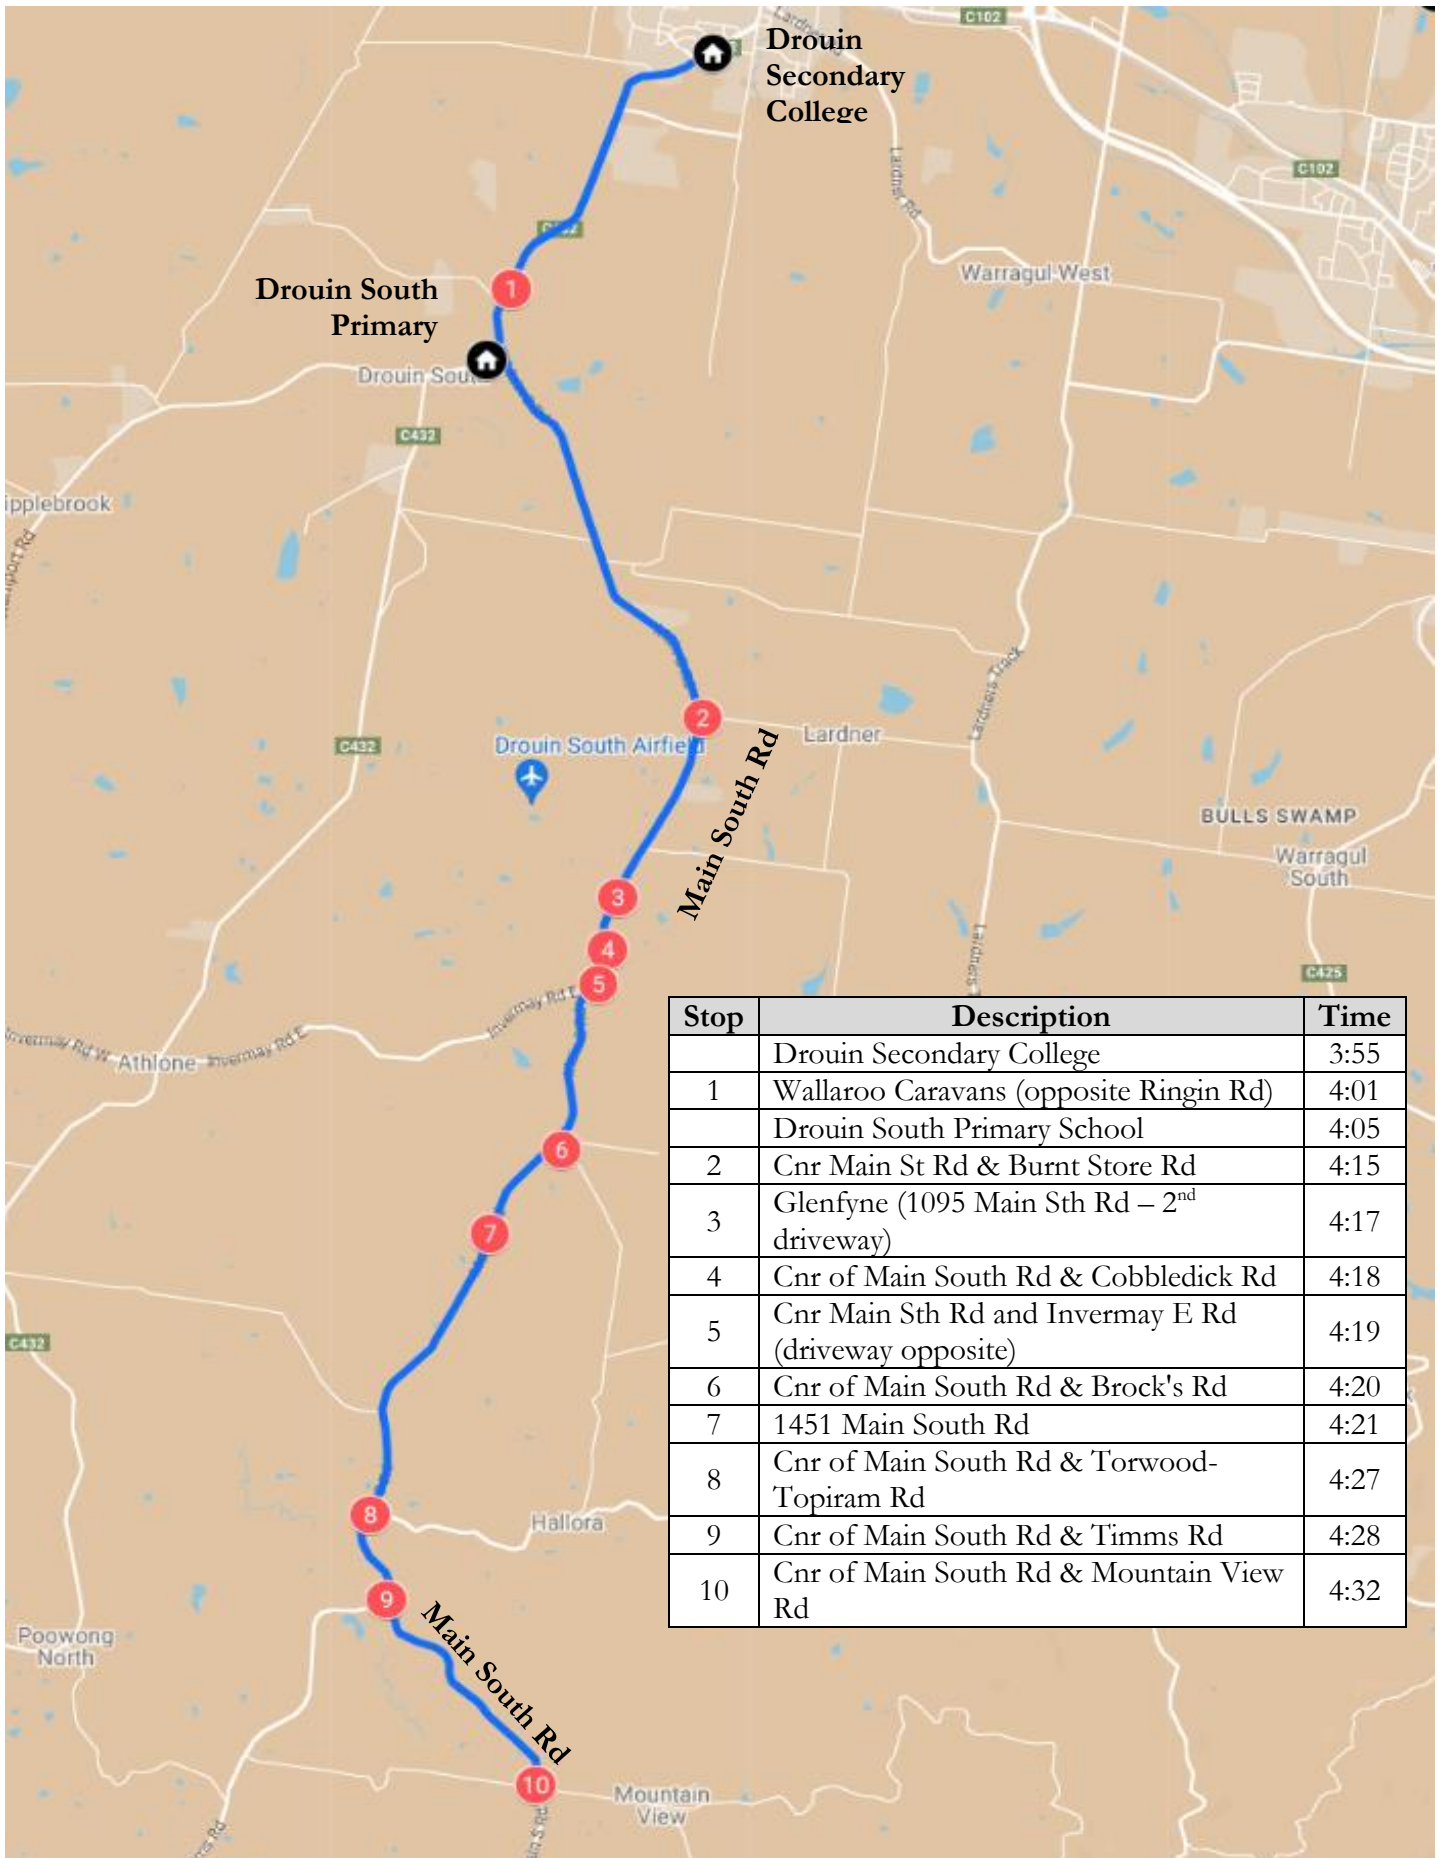

Poowong East – Morning Route

Drouin Secondary College

Stop	Description	Time
1	Cnr of Main South Rd & Mountain View Rd	8:01
2	Cnr of Main South Rd & Timms Rd	8:04
3	Cnr of Main South Rd & Lang Lang Park Rd	8:06
4	1451 Main South Rd	8:08
5	Cnr of Main South Rd & Brocks Rd (Enter Brocks Rd to Access Shelter)	8:10
6	Cnr of Main South Rd & Invermay Rd	8:12
7	Cnr of Main South Rd & Conway Rd	8:14
8	865 Main South Rd	8:16
	Drouin South Primary School	8:20
9	Cnr of Main South Rd & Ringin Road	8:21
	Drouin Secondary College	8:28

Poowong East – Afternoon Route

Drouin Secondary College

Stop	Description	Time
	Drouin Secondary College	3:55
1	Walloo Caravans (opposite Ringin Rd)	4:01
	Drouin South Primary School	4:05
2	Cnr Main St Rd & Burnt Store Rd	4:15
3	Glenfyne (1095 Main Sth Rd – 2 nd driveway)	4:17
4	Cnr of Main South Rd & Cobbledick Rd	4:18
5	Cnr Main Sth Rd and Invermay E Rd (driveway opposite)	4:19
6	Cnr of Main South Rd & Brock's Rd	4:20
7	1451 Main South Rd	4:21
8	Cnr of Main South Rd & Torwood-Topiram Rd	4:27
9	Cnr of Main South Rd & Timms Rd	4:28
10	Cnr of Main South Rd & Mountain View Rd	4:32