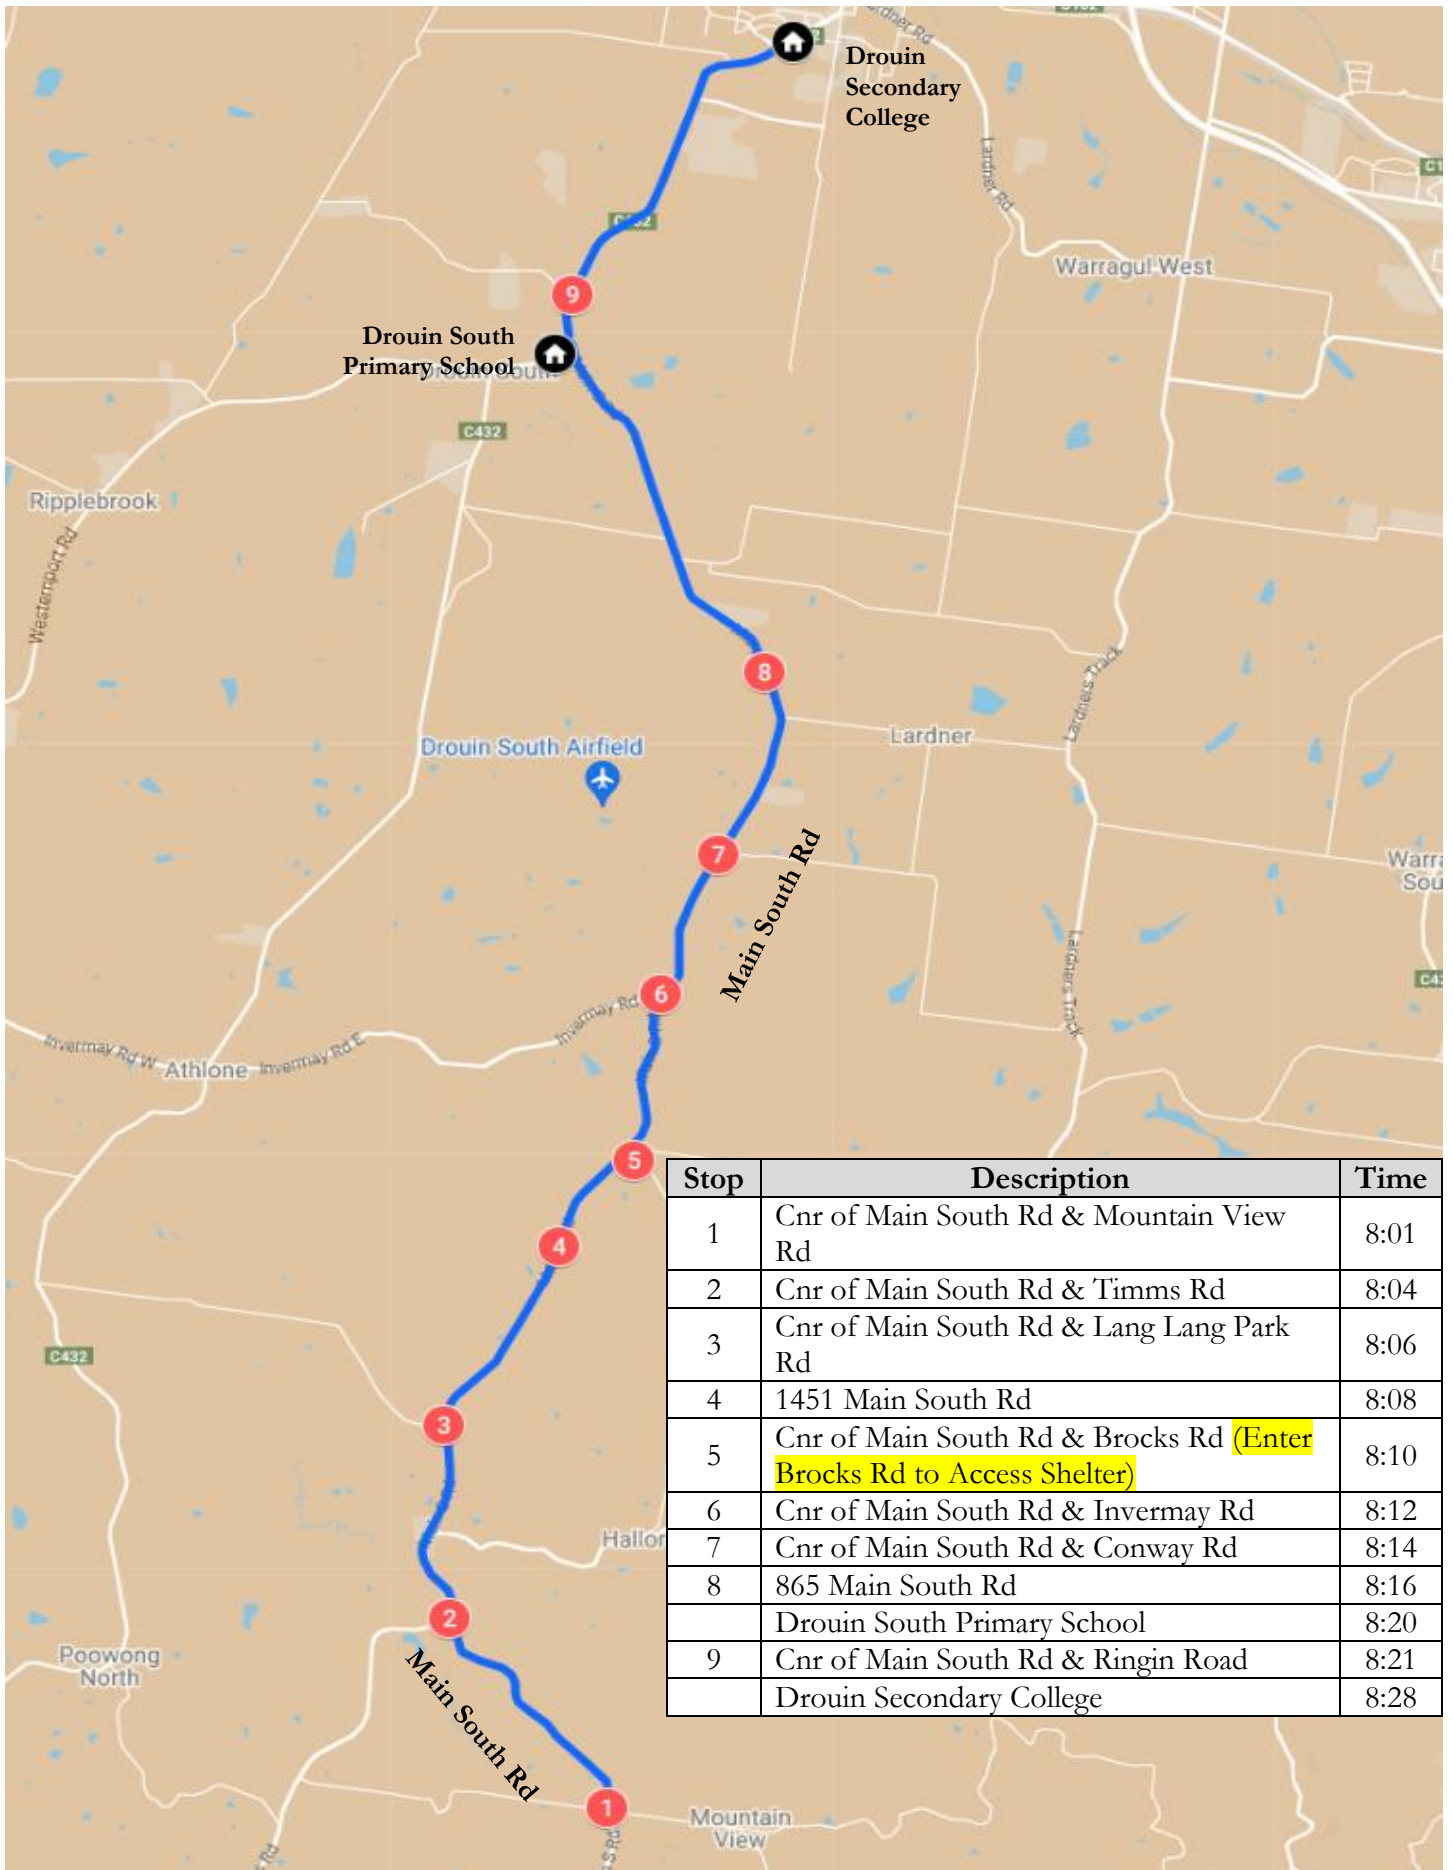

Poowong East – Morning Route

Drouin Secondary College

Stop	Description	Time
1	Cnr of Main South Rd & Mountain View Rd	8:01
2	Cnr of Main South Rd & Timms Rd	8:04
3	Cnr of Main South Rd & Lang Lang Park Rd	8:06
4	1451 Main South Rd	8:08
5	Cnr of Main South Rd & Brocks Rd (Enter Brocks Rd to Access Shelter)	8:10
6	Cnr of Main South Rd & Invermay Rd	8:12
7	Cnr of Main South Rd & Conway Rd	8:14
8	865 Main South Rd	8:16
	Drouin South Primary School	8:20
9	Cnr of Main South Rd & Ringin Road	8:21
	Drouin Secondary College	8:28

Poowong East – Afternoon Route

Drouin Secondary College

Stop	Description	Time
	Drouin Secondary College	3:55
1	Walloo Caravans (opposite Ringin Rd)	4:01
	Drouin South Primary School	4:05
2	Cnr Main St Rd & Burnt Store Rd	4:15
3	Glenfyne (1095 Main Sth Rd – 2 nd driveway)	4:17
4	Cnr of Main South Rd & Cobbledick Rd	4:18
5	Cnr Main Sth Rd and Invermay E Rd (driveway opposite)	4:19
6	Cnr of Main South Rd & Brock's Rd	4:20
7	1451 Main South Rd	4:21
8	Cnr of Main South Rd & Torwood-Topiram Rd	4:27
9	Cnr of Main South Rd & Timms Rd	4:28
10	Cnr of Main South Rd & Mountain View Rd	4:32