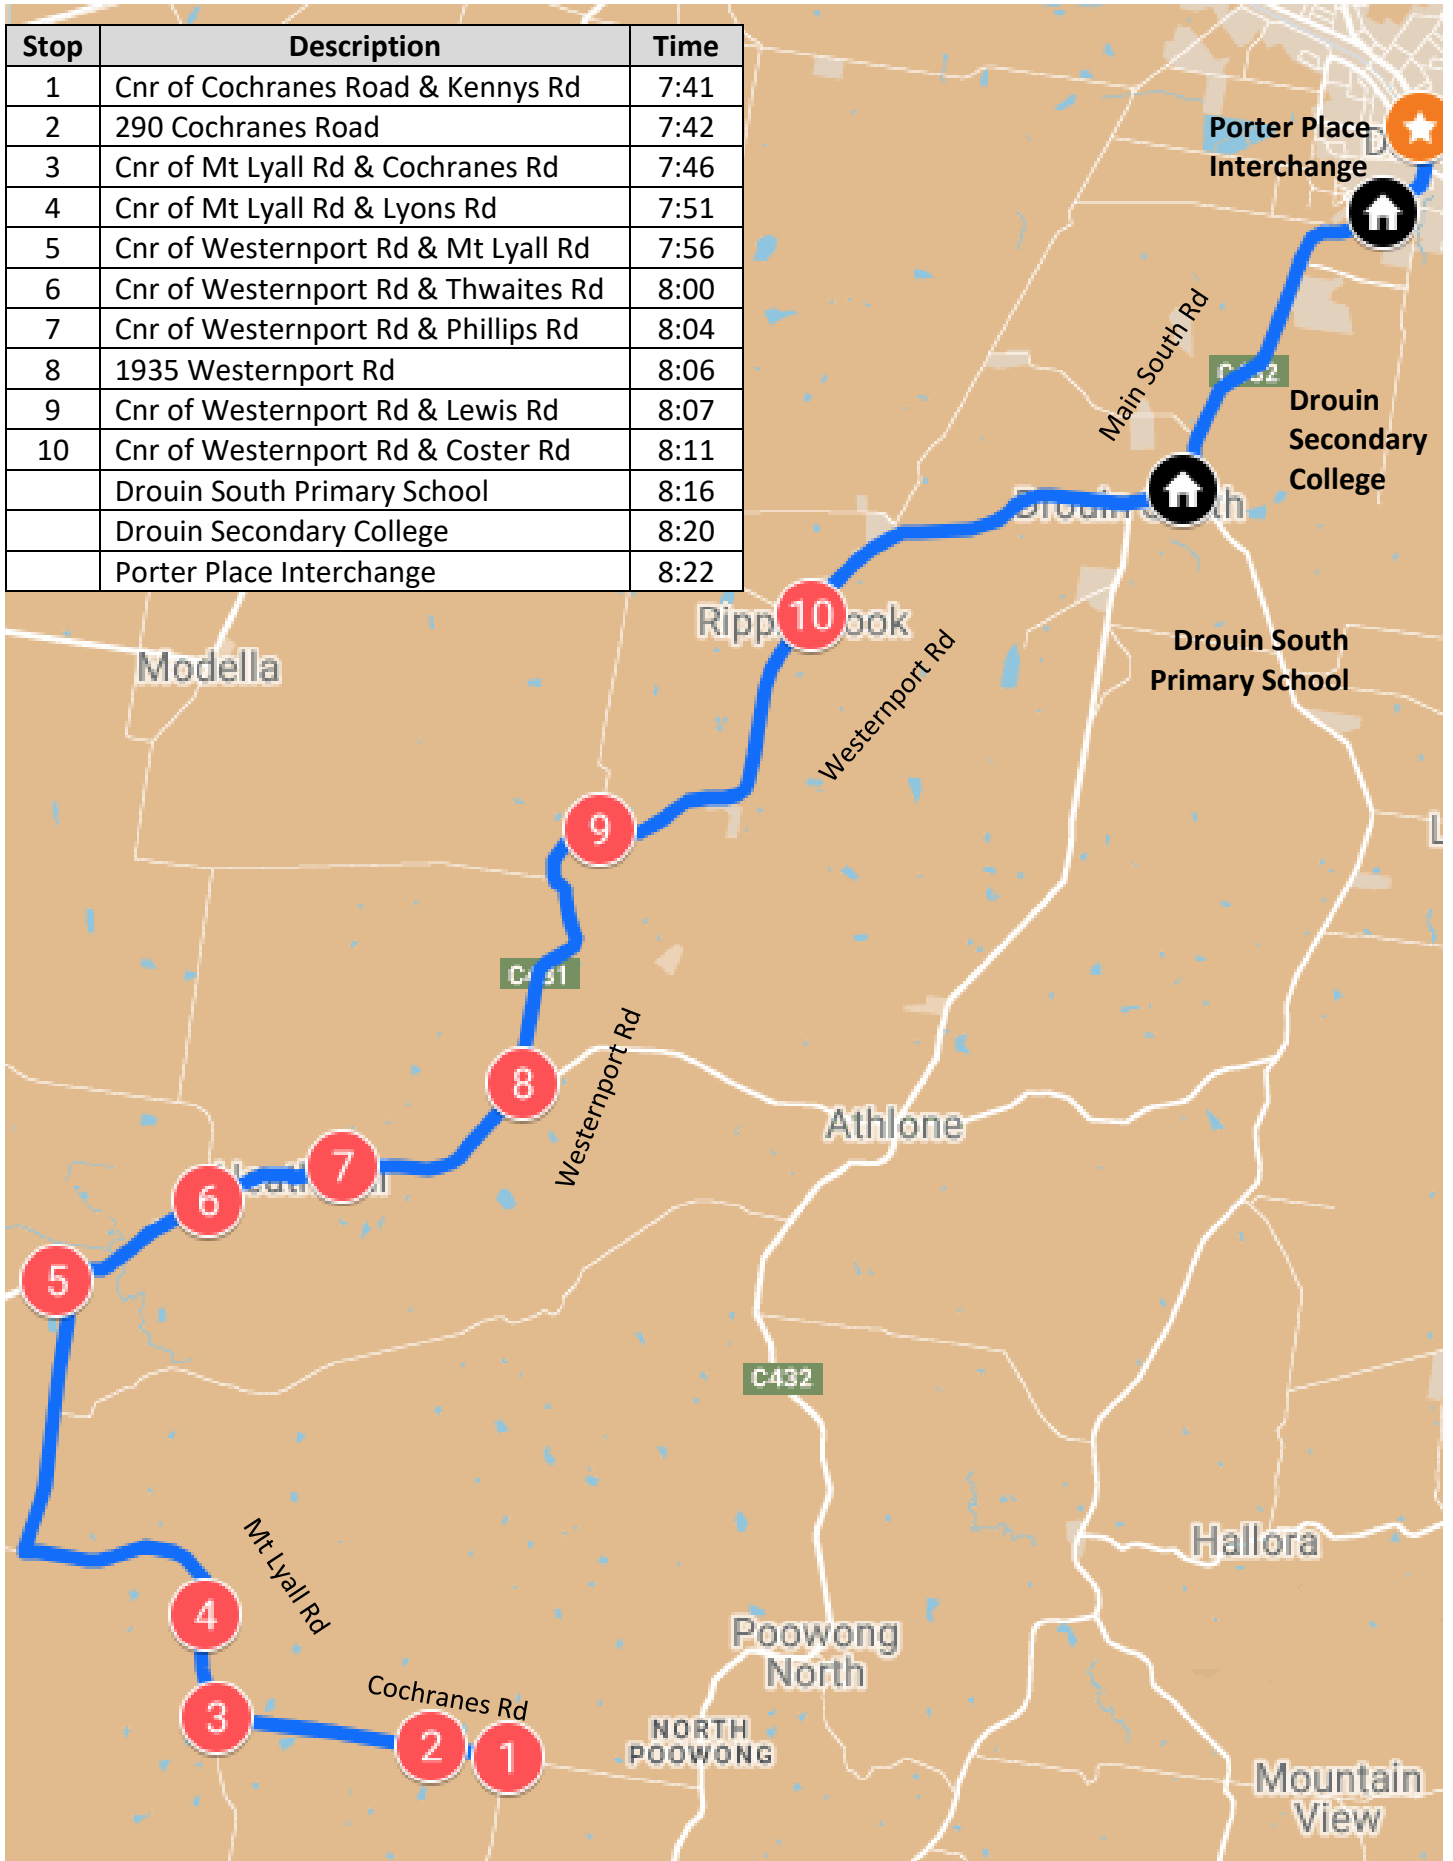

# Mt Lyall – Morning Route

Drouin Secondary College

Stop	Description	Time
1	Cnr of Cochranes Road & Kennys Rd	7:41
2	290 Cochranes Road	7:42
3	Cnr of Mt Lyall Rd & Cochranes Rd	7:46
4	Cnr of Mt Lyall Rd & Lyons Rd	7:51
5	Cnr of Westernport Rd & Mt Lyall Rd	7:56
6	Cnr of Westernport Rd & Thwaites Rd	8:00
7	Cnr of Westernport Rd & Phillips Rd	8:04
8	1935 Westernport Rd	8:06
9	Cnr of Westernport Rd & Lewis Rd	8:07
10	Cnr of Westernport Rd & Coster Rd	8:11
	Drouin South Primary School	8:16
	Drouin Secondary College	8:20
	Porter Place Interchange	8:22

# Mt Lyall – Afternoon Route

Drouin Secondary College