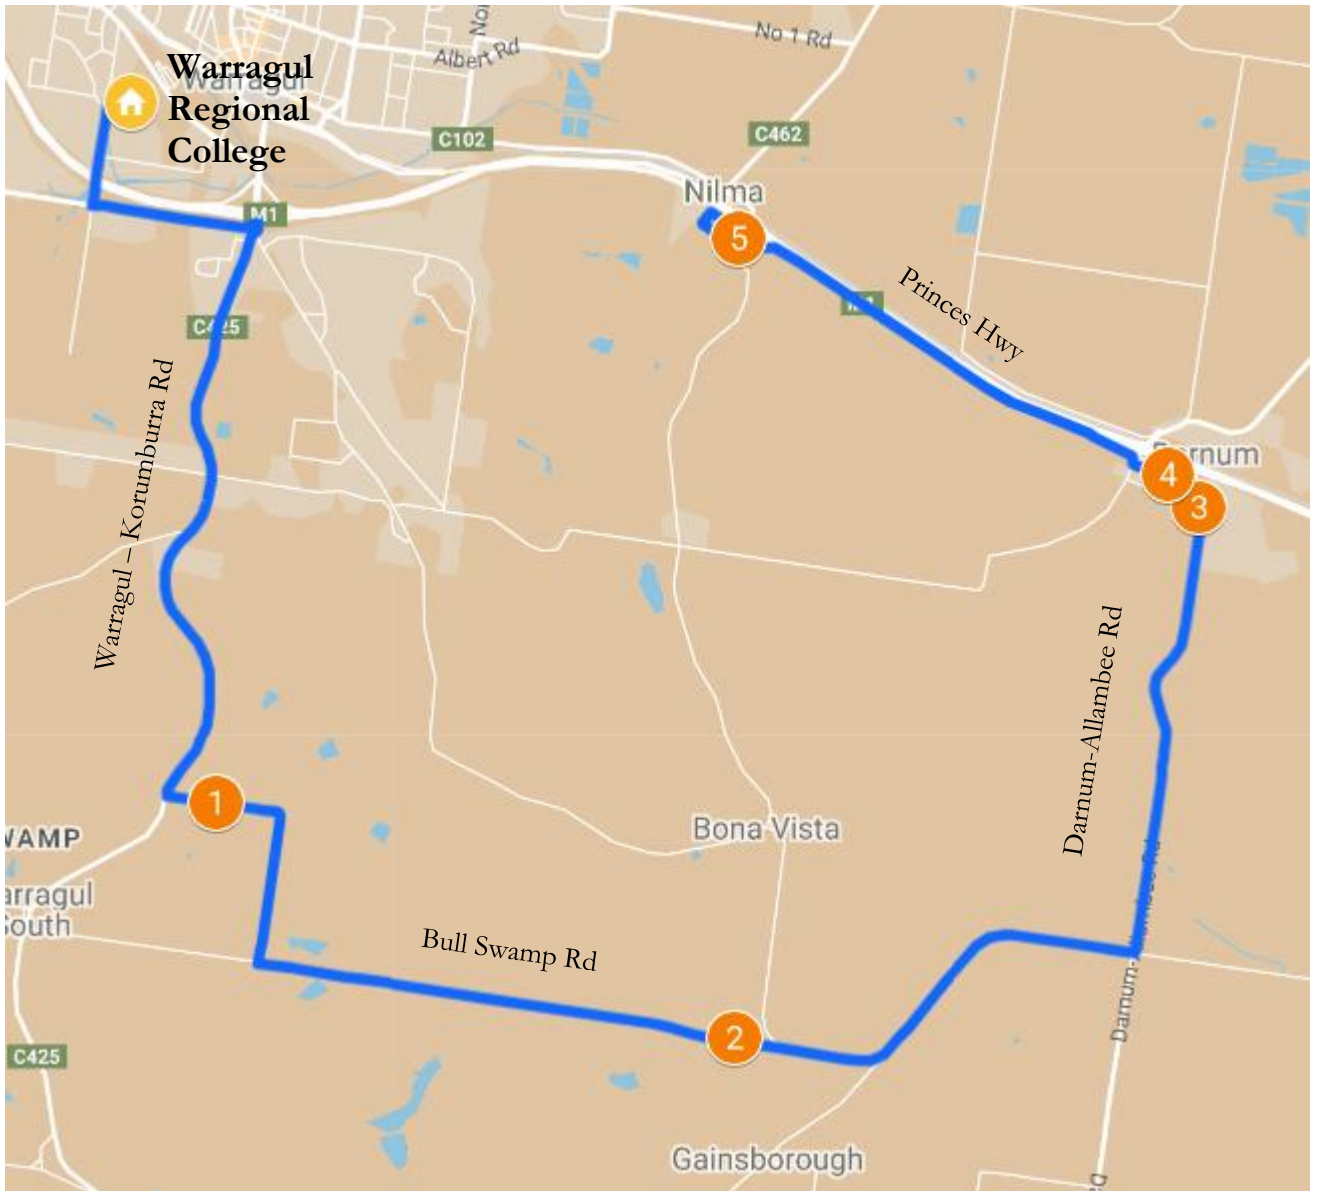

Darnum – Morning Route

Warragul Regional College

Stop	Description	Time
1	31 Wrights Rd	7:55
2	487 Bull Swamp Rd	7:59
3	Gaul Avenue Playground – Darnum	8:06
4	Darnum Memorial Hall, Cropley St	8:07
5	Corner of Camerons Rd & Seletto St - Nilma	8:12
	Warragul Regional College	8:20

Darnum – Afternoon Route

Warragul Regional College

Stop	Description	Time
	Warragul Regional College	4:00
1	31 Wrights Rd	4:05
2	487 Bull Swamp Rd	4:09
3	Gaul Avenue Playground – Darnum	4:16
4	Darnum Memorial Hall, Cropley St	4:17
5	Corner of Camerons Rd & Seletto St - Nilma	4:22