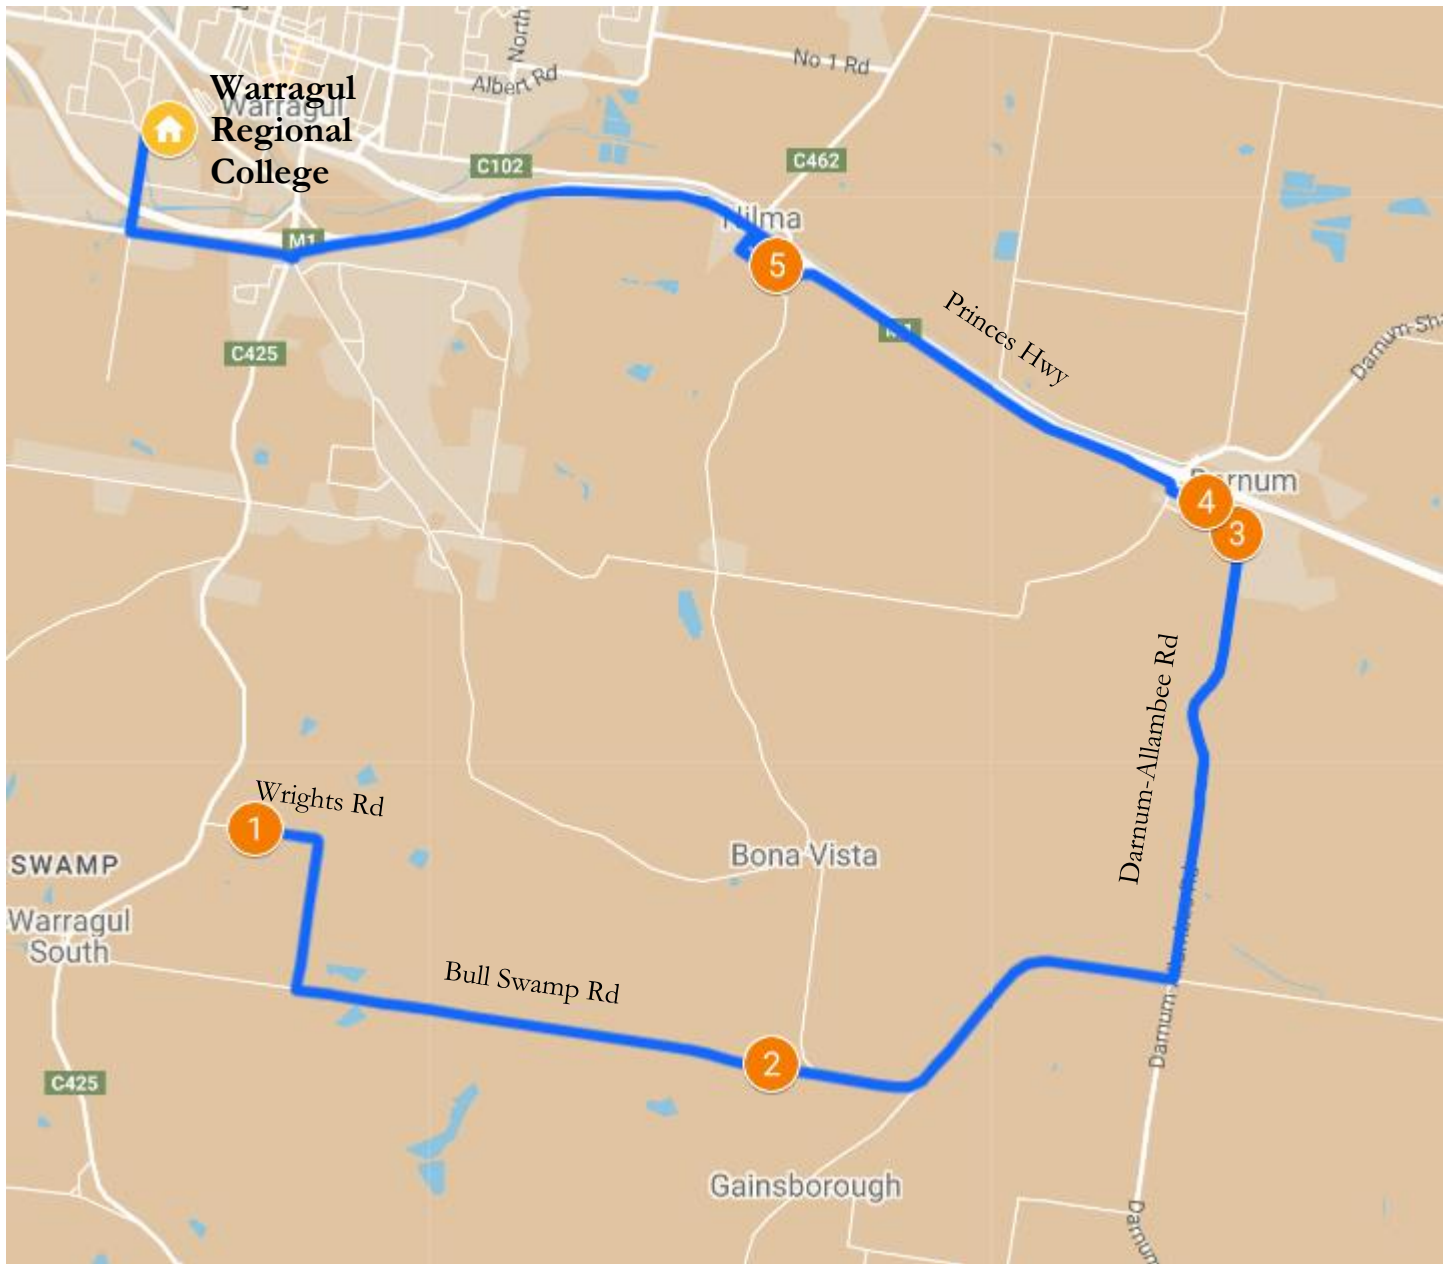

Darnum – Morning Route

Warragul Regional College

Stop	Description	Time
1	31 Wrights Rd	7:55
2	487 Bull Swamp Rd	7:59
3	Gaul Avenue Playground – Darnum	8:06
4	Darnum Memorial Hall, Cropley St	8:07
5	Corner of Camerons Rd & Seletto St - Nilma	8:12
	Warragul Regional College	8:20

Darnum – Afternoon Route

Warragul Regional College

Stop	Description	Time
	Warragul Regional College	4:00
1	31 Wrights Rd	4:05
2	487 Bull Swamp Rd	4:09
3	Gaul Avenue Playground – Darnum	4:16
4	Darnum Memorial Hall, Cropley St	4:17
5	Corner of Camerons Rd & Seletto St - Nilma	4:22