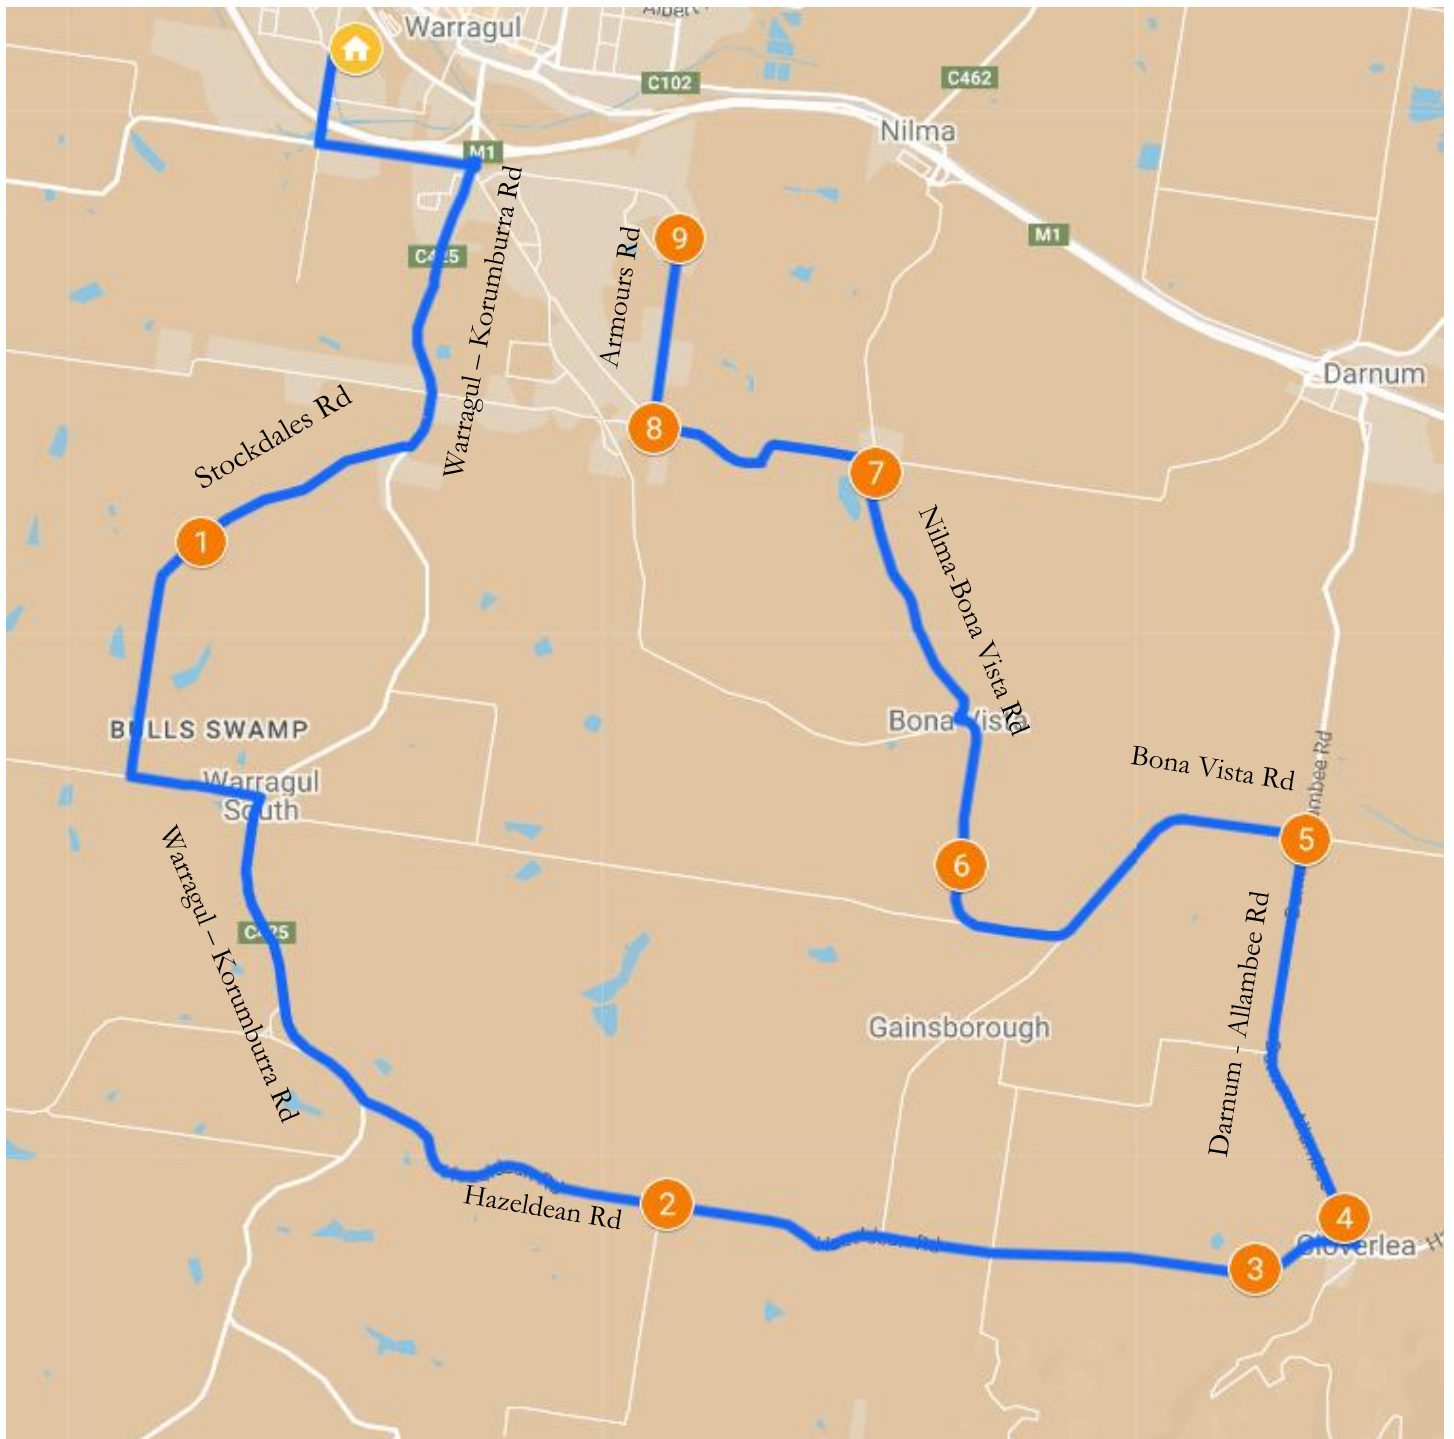

# Cloverlea – Morning Route

Warragul Regional College

Stop	Description	Time
1	171 Stockdales Rd	7:45
2	Corner of Hazeldean & Cropleys Rd	7:55
3	786 Hazeldean Rd	7:58
4	Corner of Hazeldean Rd & Darnum-Allambee Rd	7:59
5	Corner of Darnum-Allambee Rd & Bona Vista Rd	8:02
6	749 Bona Vista Rd	8:05
7	Corner of Nilma-Bona Vista Rd & East West Rd	8:10
8	Corner of East West & Armours Rd	8:12
9	175 Armours Rd	8:14
	Warragul Regional College	8:20

# Cloverlea – Afternoon Route

Warragul Regional College

Stop	Description	Time
	Warragul Regional College	4:00
1	171 Stockdales Rd	4:05
2	Corner of Hazeldean & Cropleys Rd	4:15
3	786 Hazeldean Rd	4:18
4	Corner of Hazeldean Rd & Darnum-Allambee Rd	4:19
5	Corner of Darnum-Allambee Rd & Bona Vista Rd	4:22
6	749 Bona Vista Rd	4:24
7	Corner of Nilma-Bona Vista Rd & East West Rd	4:28
8	Corner of East West & Armours Rd	4:30
9	175 Armours Rd	4:32