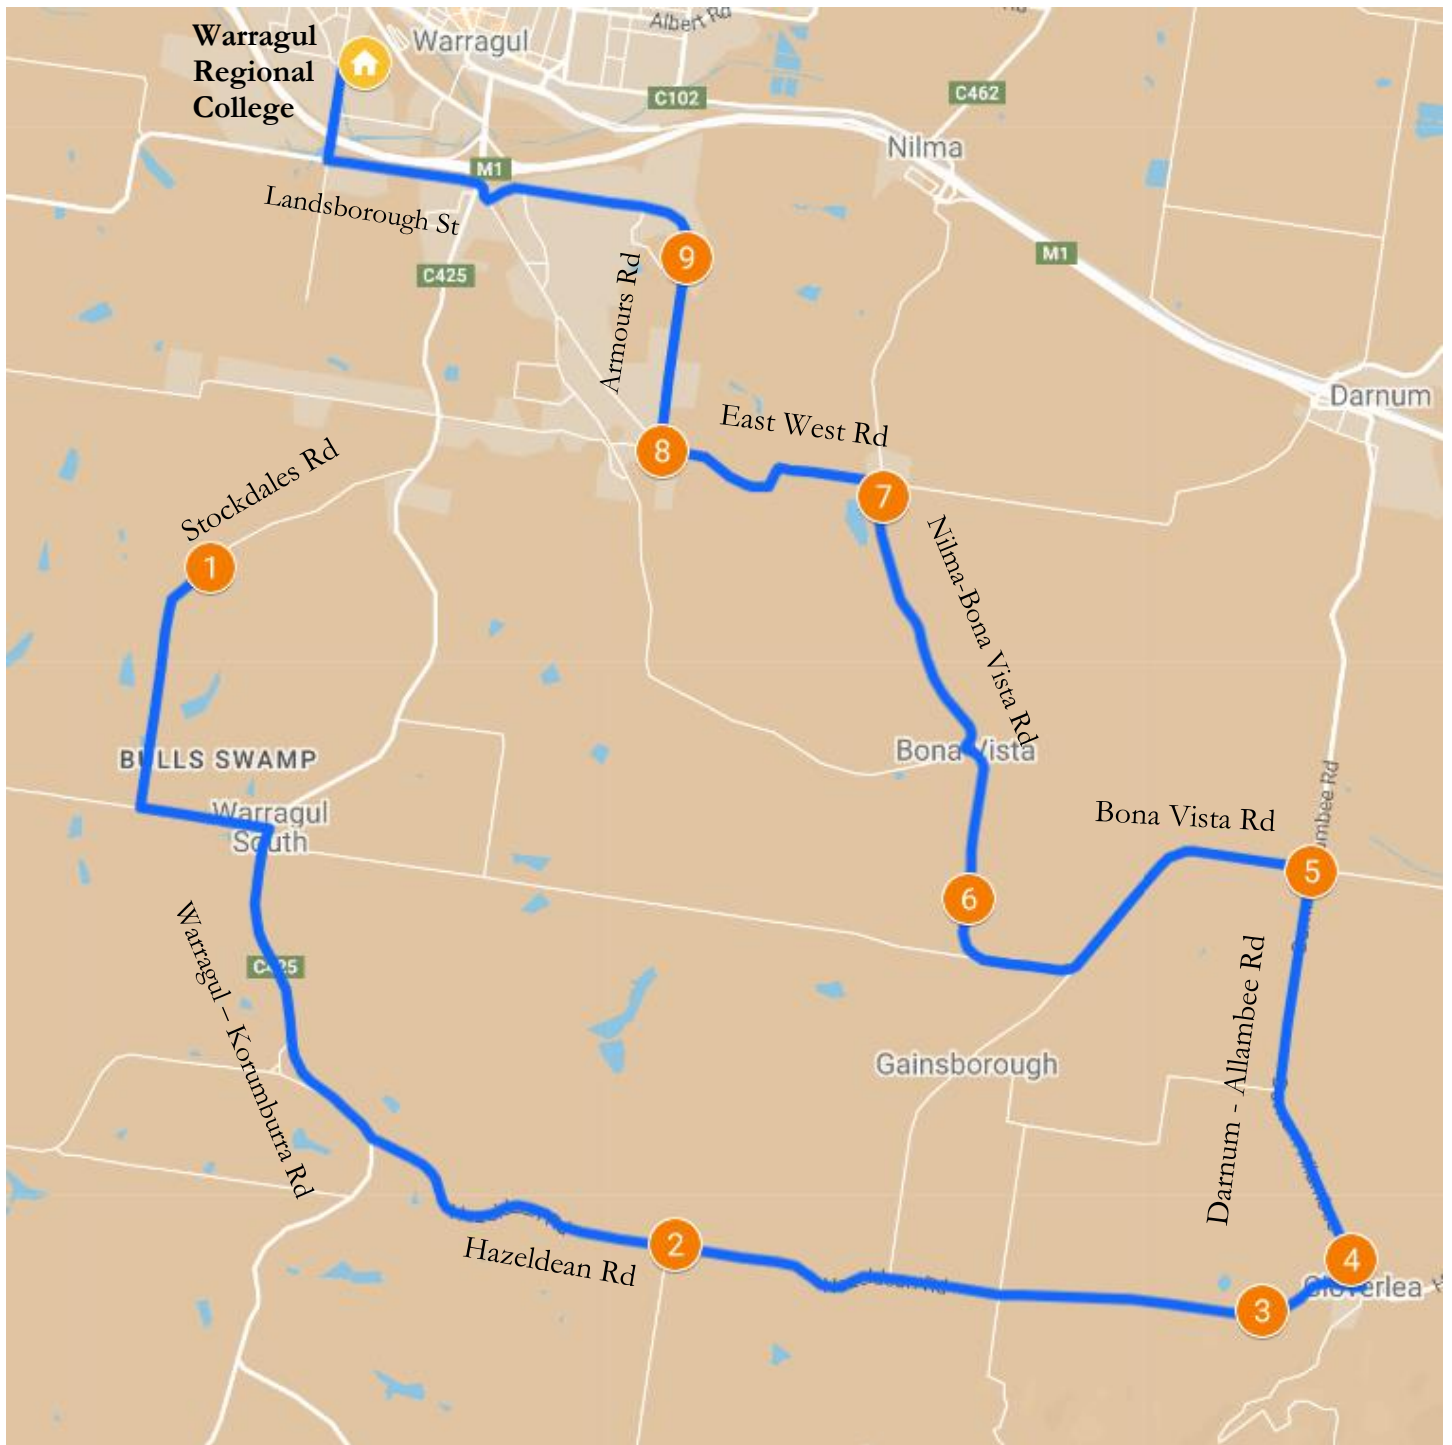

# Cloverlea – Morning Route

Warragul Regional College

Stop	Description	Time
1	171 Stockdales Rd	7:45
2	Corner of Hazeldean & Cropleys Rd	7:55
3	786 Hazeldean Rd	7:58
4	Corner of Hazeldean Rd & Darnum-Allambee Rd	7:59
5	Corner of Darnum-Allambee Rd & Bona Vista Rd	8:02
6	749 Bona Vista Rd	8:05
7	Corner of Nilma-Bona Vista Rd & East West Rd	8:10
8	Corner of East West & Armours Rd	8:12
9	175 Armours Rd	8:14
	Warragul Regional College	8:20

# Cloverlea – Afternoon Route

Warragul Regional College

Stop	Description	Time
	Warragul Regional College	4:00
1	171 Stockdales Rd	4:05
2	Corner of Hazeldean & Cropleys Rd	4:15
3	786 Hazeldean Rd	4:18
4	Corner of Hazeldean Rd & Darnum-Allambee Rd	4:19
5	Corner of Darnum-Allambee Rd & Bona Vista Rd	4:22
6	749 Bona Vista Rd	4:24
7	Corner of Nilma-Bona Vista Rd & East West Rd	4:28
8	Corner of East West & Armours Rd	4:30
9	175 Armours Rd	4:32