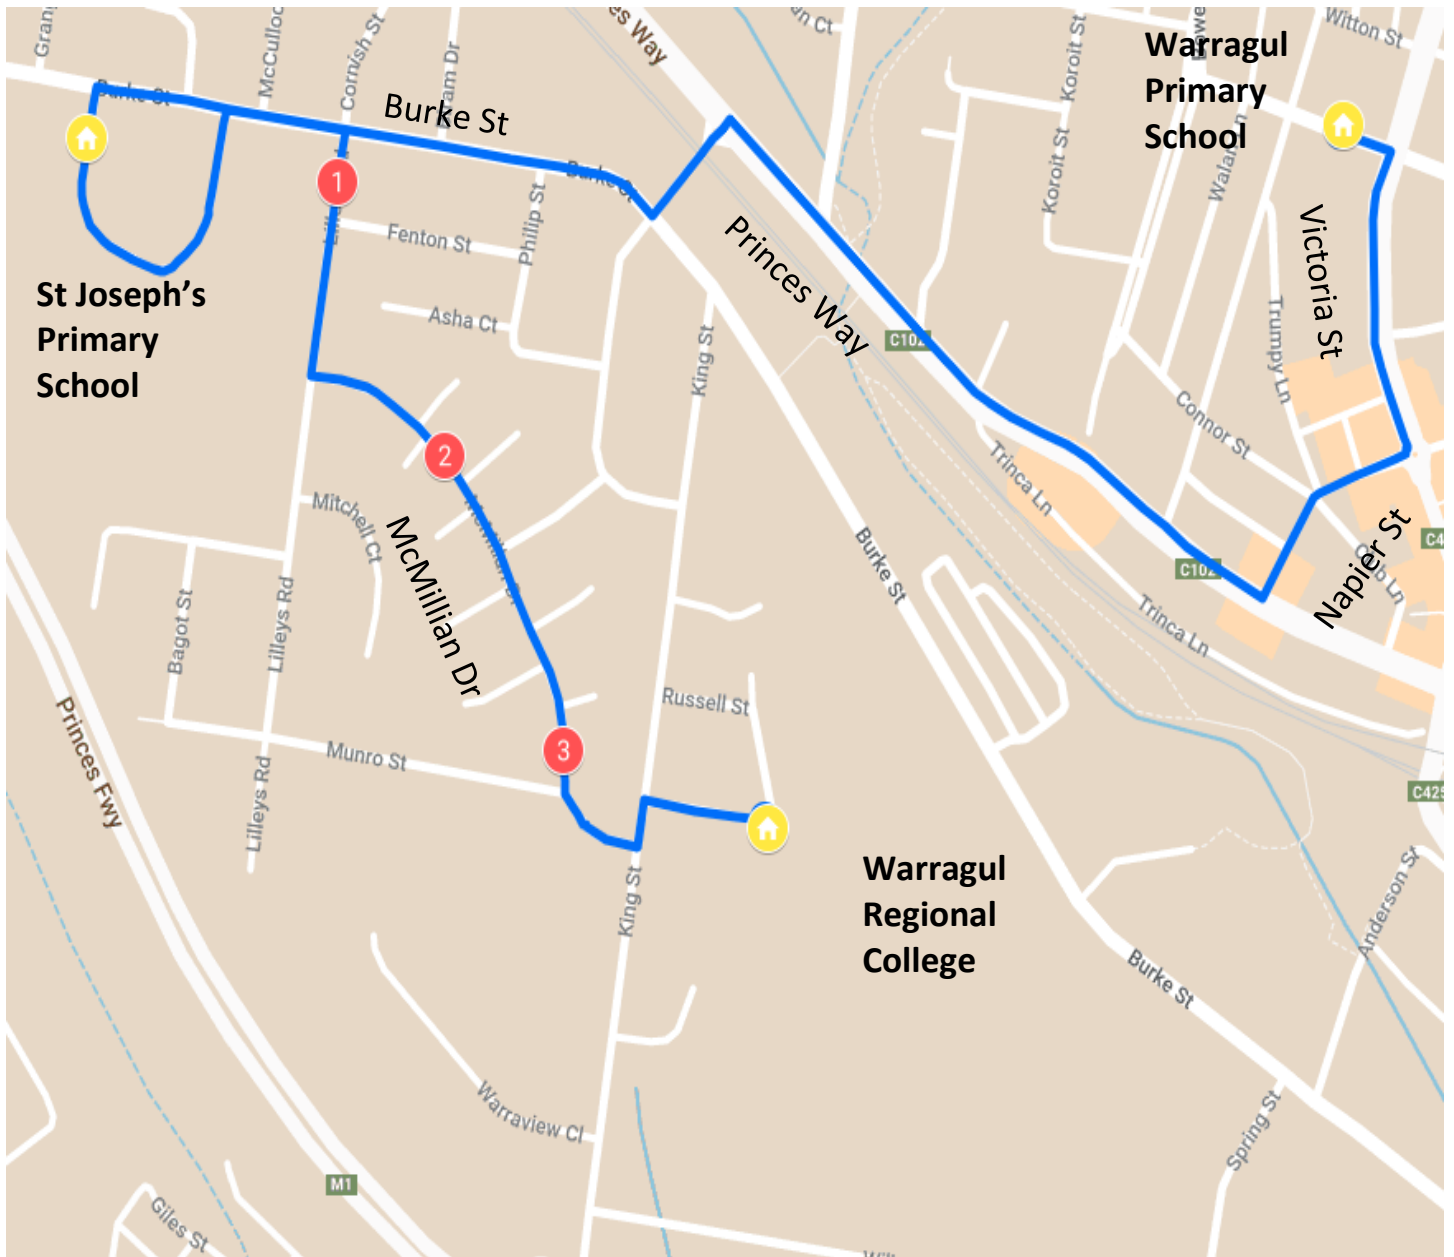

# Town Run #32 – Morning Route

St Joesphs Transfer – Warragul Primary School

| Stop | Description                      | Time |
|------|----------------------------------|------|
|      | Warragul Regional College        | 8:30 |
| 1    | Corner of McMillan Dr & Munro St | 8:32 |
| 2    | Corner of McMillan Dr & Eyre Pl  | 8:34 |
| 3    | 3 Lilley's Rd (PTV Stop)         | 8:35 |
|      | St Joes Primary School           | 8:37 |
|      | Warragul Primary School          | 8:43 |

# Town Run #32 – Afternoon Route

Warragul Primary School - St Joseph's Transfer

| Stop | Description                       | Time |
|------|-----------------------------------|------|
|      | Warragul Primary School           | 3:30 |
|      | St Joes Primary School            | 3:36 |
| 1    | Corner of McMillian Dr & Fenton   | 3:37 |
| 2    | Corner of McMillian St & Eyre Pl  | 3:38 |
| 3    | Corner of McMillian St & Munro Dr | 3:39 |
|      | Warragul Regional College         | 3:44 |