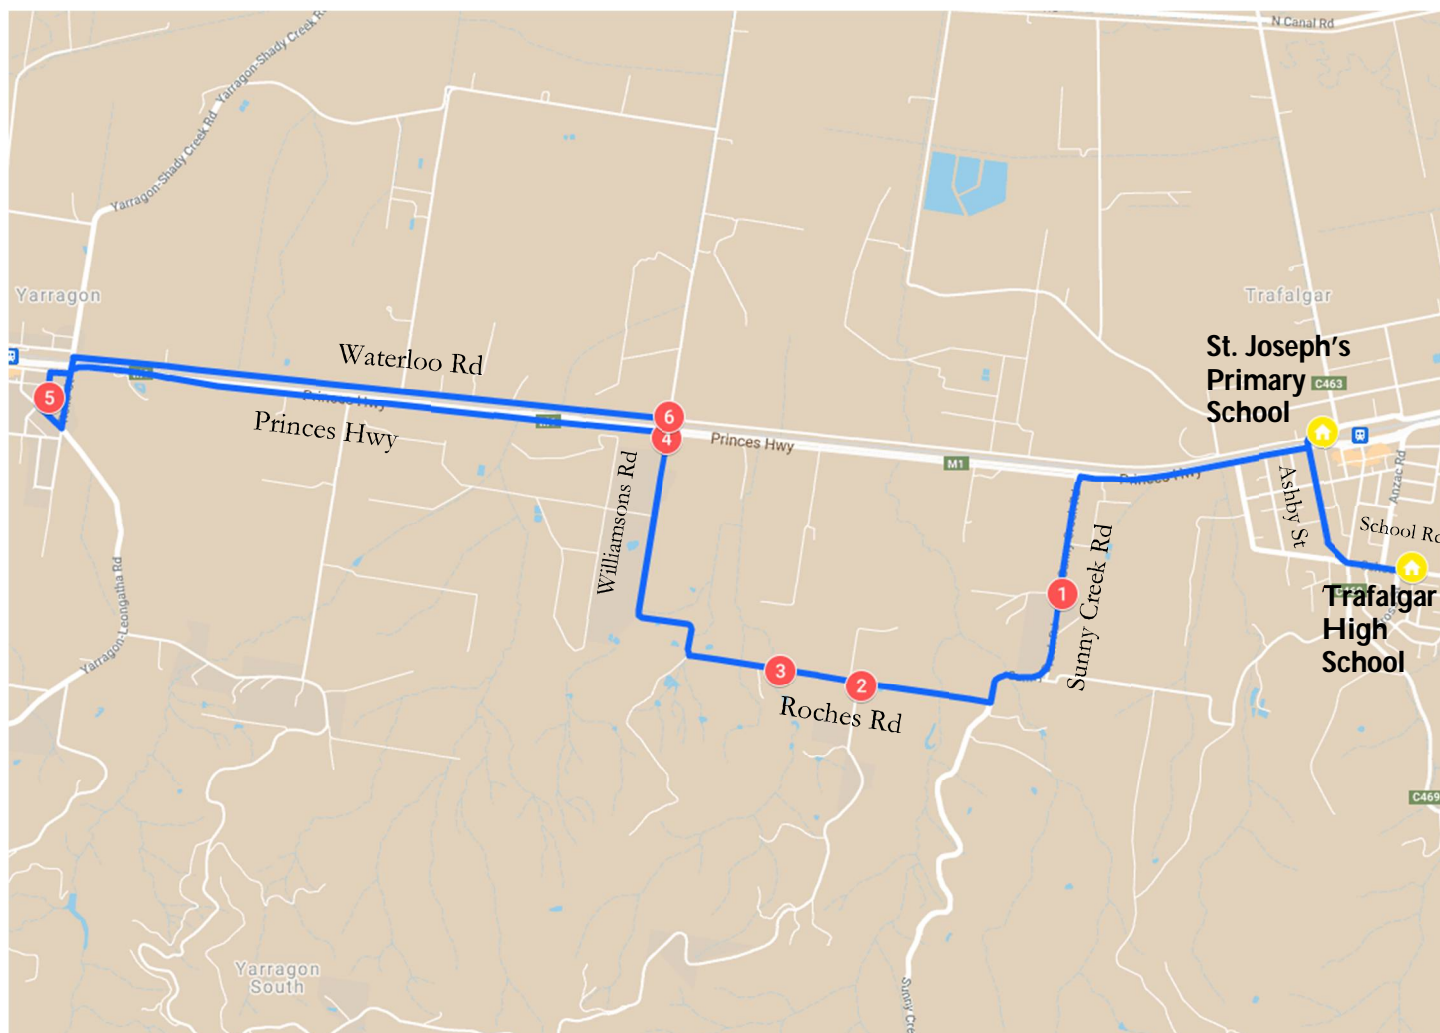

Yarragon – Morning Route

Trafalgar High School

Stop	Description	Time
1	Corner of Sunny Creek Rd & Sunnyburn Rd	7:50
2	Corner of Roches Rd & Earls Rd	7:53
3	126 Roches Rd	7:55
4	Corner of Williamsons Rd & Princes Hwy	7:57
5	Old Yarragon Primary School - Murray St	8:03
6	Corner of Waterloo Rd & Nine Mile Rd	8:09
	St Joseph's Primary School	8:14
	Trafalgar High School	8:19

Yarragon – Afternoon Route

Trafalgar High School

Stop	Description	Time
	Trafalgar High School	3:35
	St Joseph's Primary School	3:38
1	Corner of Sunny Creek Rd & Sunnyburn Rd	3:45
2	Corner of Roches Rd & Earls Rd	3:48
3	126 Roches Rd	3:50
4	Corner of Williamsons Rd & Princes Hwy	3:52
5	Old Yarragon Primary School - Murray St	3:58
6	Corner of Waterloo Rd & Nine Mile Rd	4:04