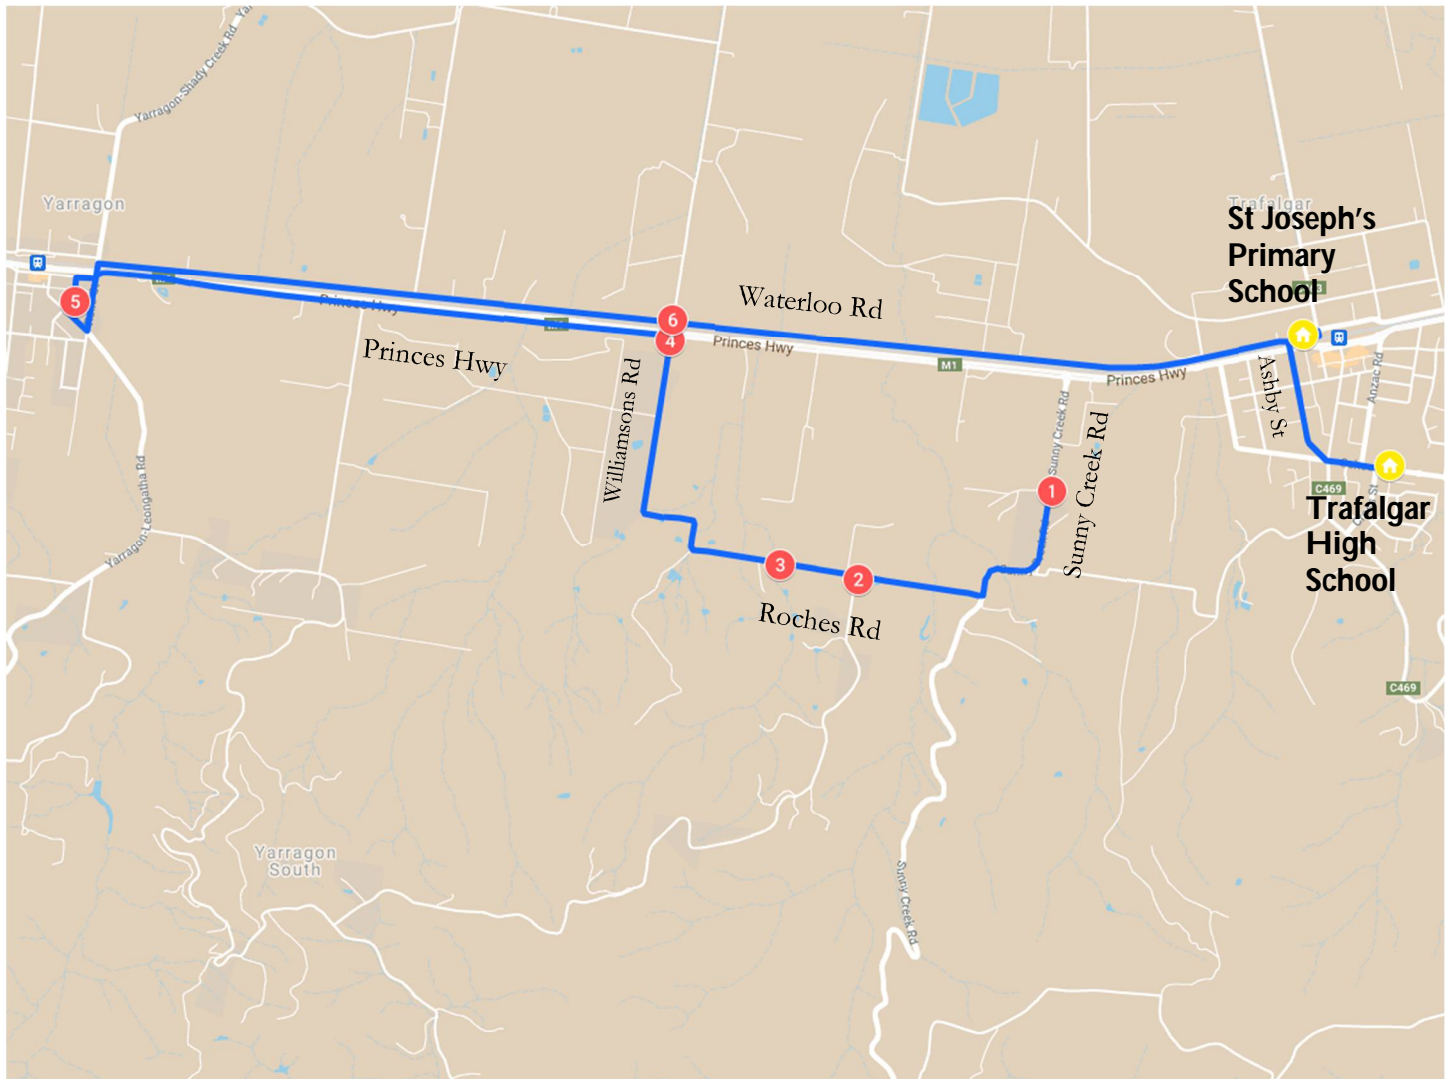

Yarragon – Morning Route

Trafalgar High School

Stop	Description	Time
1	Corner of Sunny Creek Rd & Sunnyburn Rd	7:50
2	Corner of Roches Rd & Earls Rd	7:53
3	126 Roches Rd	7:55
4	Corner of Williamsons Rd & Princes Hwy	7:57
5	Old Yarragon Primary School - Murray St	8:03
6	Corner of Waterloo Rd & Nine Mile Rd	8:09
	St Joseph's Primary School	8:14
	Trafalgar High School	8:19

Yarragon – Afternoon Route

Trafalgar High School

Stop	Description	Time
	Trafalgar High School	3:35
	St Joseph's Primary School	3:38
1	Corner of Sunny Creek Rd & Sunnyburn Rd	3:45
2	Corner of Roches Rd & Earls Rd	3:48
3	126 Roches Rd	3:50
4	Corner of Williamsons Rd & Princes Hwy	3:52
5	Old Yarragon Primary School - Murray St	3:58
6	Corner of Waterloo Rd & Nine Mile Rd	4:04