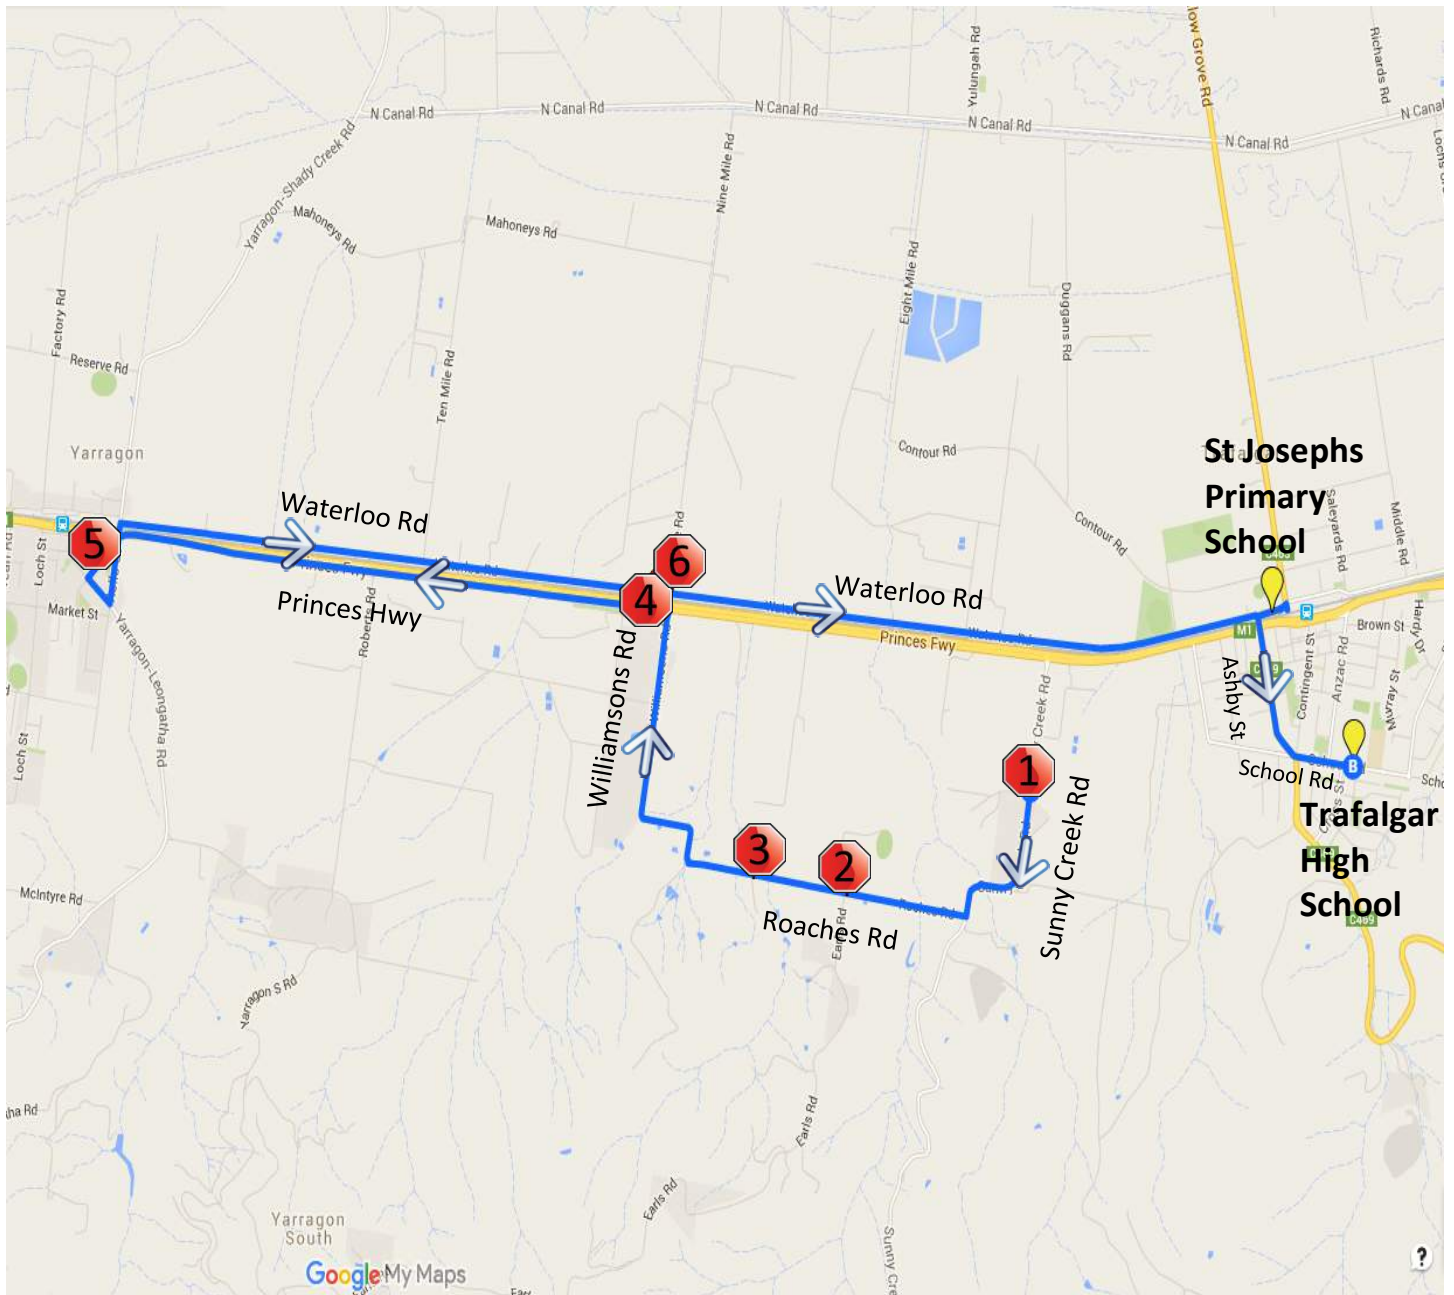

Yarragon – Morning Route

Trafalgar High School

Stop	Description	Time
1	Corner of Sunny Creek Rd & Sunnyburn Rd	7:50
2	Corner of Roaches Rd & Earls Rd	7:53
3	126 Roaches Rd	7:55
4	Corner of Williamsons Rd & Princes Hwy	7:57
5	Old Yarragon Primary School - Murray St	8:03
6	Corner of Waterloo Rd & Nine Mile Rd	8:09
	St Joseph's Primary School	8:14
	Trafalgar High School	8:19

Yarragon – Afternoon Route

Trafalgar High School

Stop	Description	Time
	Trafalgar High School	3:35
	St Joseph's Primary School	3:38
1	Corner of Sunny Creek Rd & Sunnyburn Rd	3:45
2	Corner of Roaches Rd & Earls Rd	3:48
3	126 Roaches Rd	3:50
4	Corner of Williamsons Rd & Princes Hwy	3:52
5	Old Yarragon Primary School - Murray St	3:58
6	Corner of Waterloo Rd & Nine Mile Rd	4:04