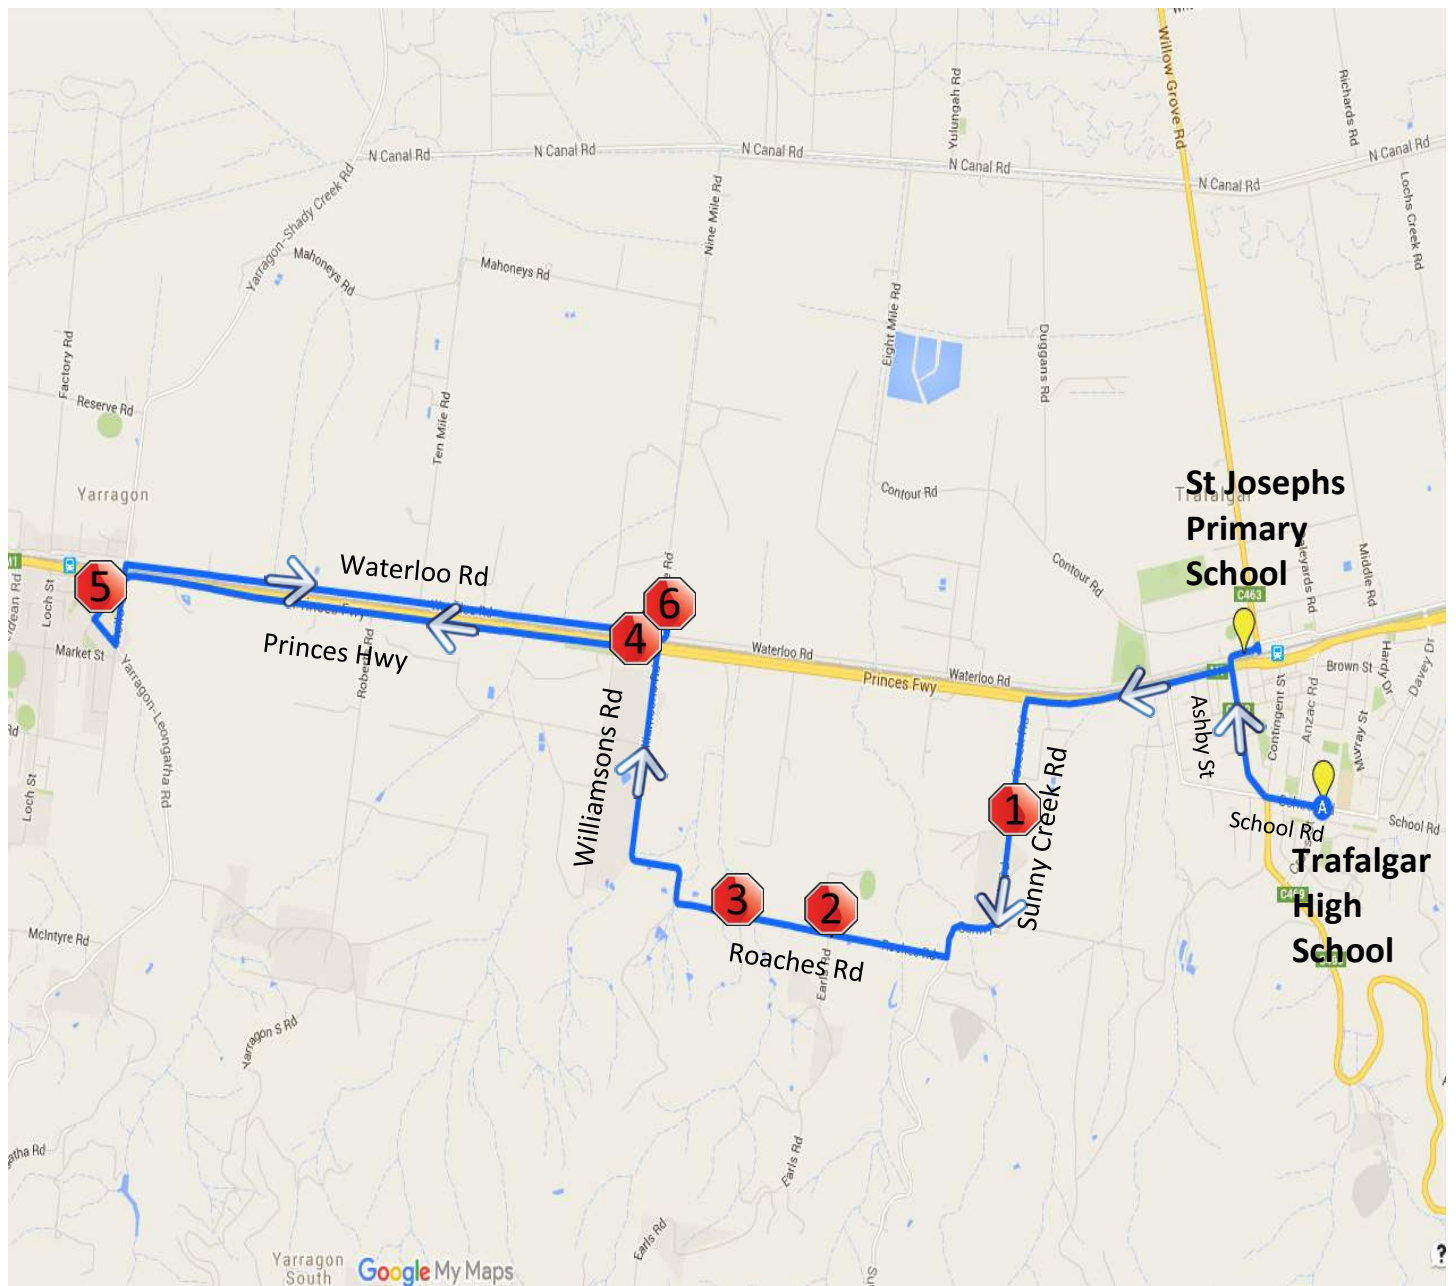

Yarragon – Morning Route

Trafalgar High School

Stop	Description	Time
1	Corner of Sunny Creek Rd & Sunnyburn Rd	7:50
2	Corner of Roaches Rd & Earls Rd	7:53
3	126 Roaches Rd	7:55
4	Corner of Williamsons Rd & Princes Hwy	7:57
5	Old Yarragon Primary School - Murray St	8:03
6	Corner of Waterloo Rd & Nine Mile Rd	8:09
	St Joseph's Primary School	8:14
	Trafalgar High School	8:19

Yarragon – Afternoon Route

Trafalgar High School

Stop	Description	Time
	Trafalgar High School	3:35
	St Joseph's Primary School	3:38
1	Corner of Sunny Creek Rd & Sunnyburn Rd	3:45
2	Corner of Roaches Rd & Earls Rd	3:48
3	126 Roaches Rd	3:50
4	Corner of Williamsons Rd & Princes Hwy	3:52
5	Old Yarragon Primary School - Murray St	3:58
6	Corner of Waterloo Rd & Nine Mile Rd	4:04