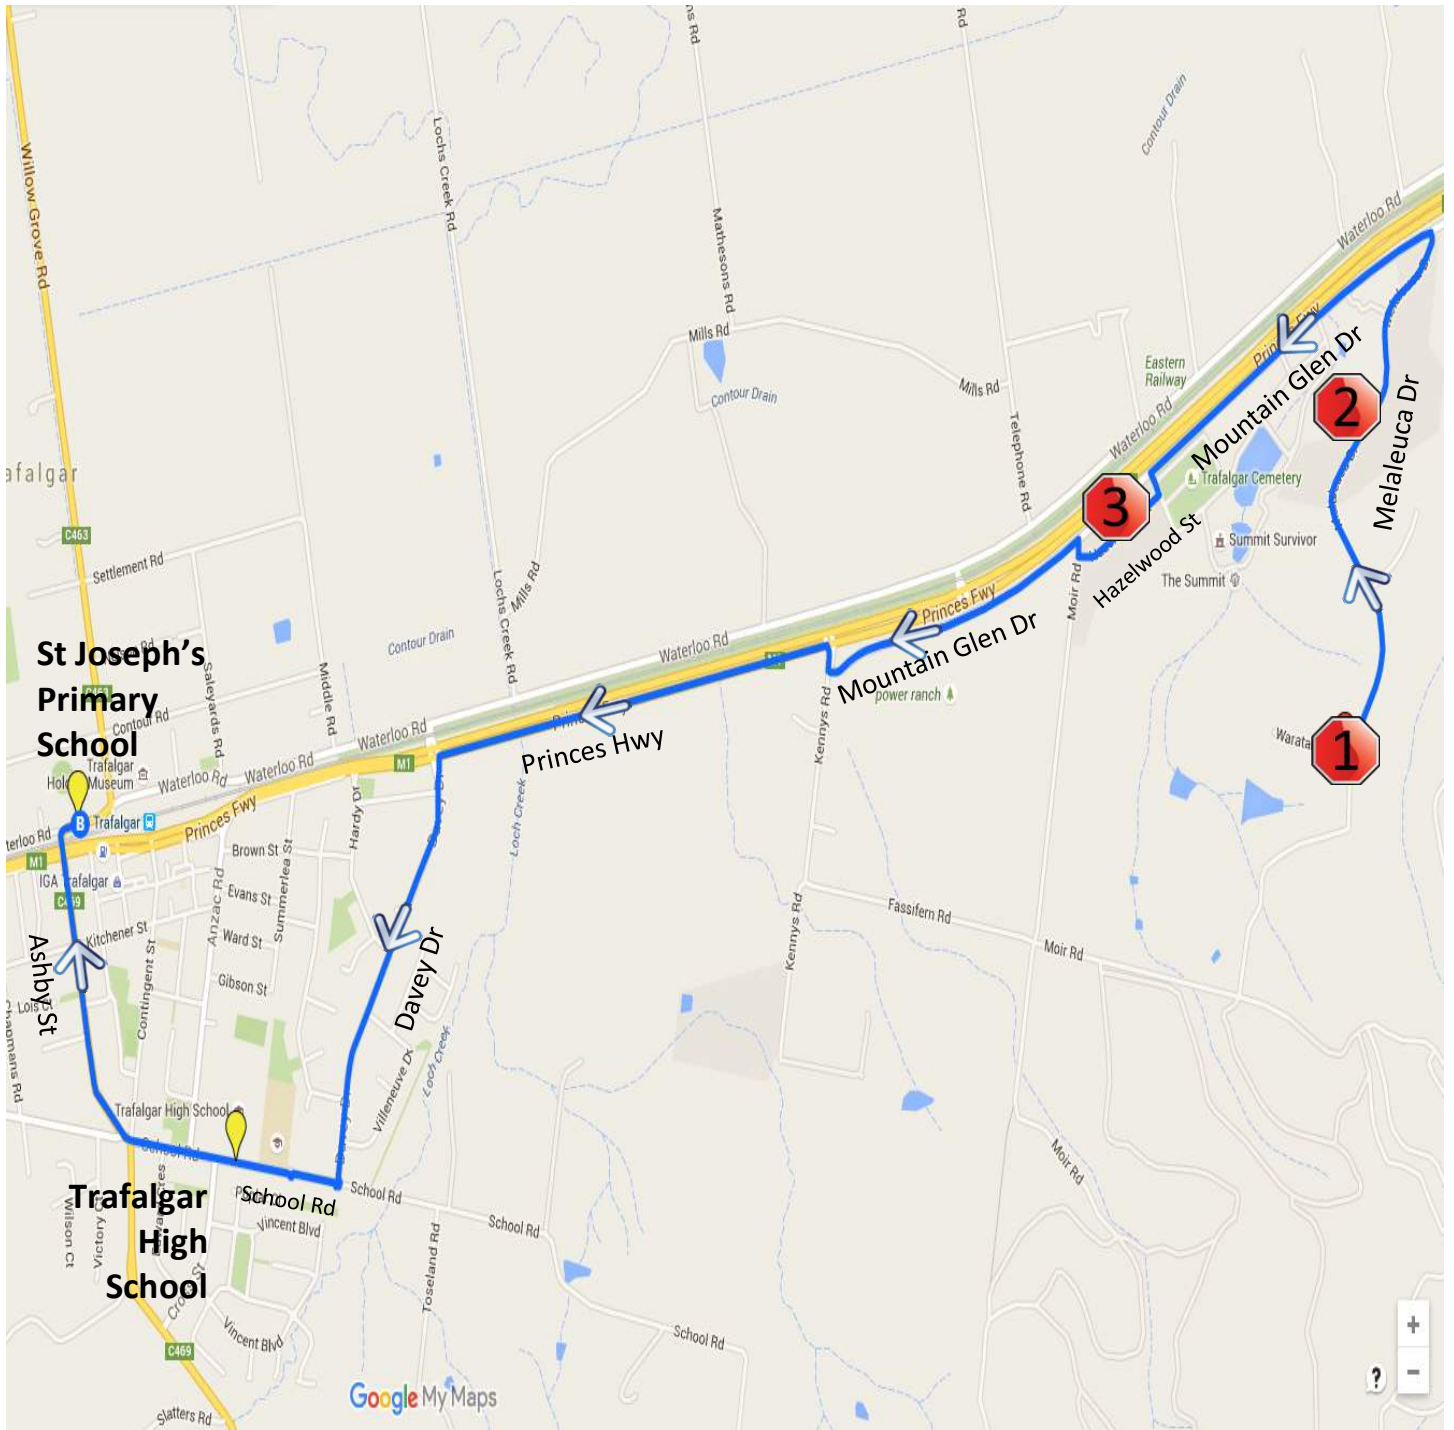

Trafalgar – Morning Route

Trafalgar High School

Stop	Description	Time
1	Corner of Melaleuca Dr & Waratah Way	8:25
2	57 & 59 Melaleuca Dr	8:26
3	12 Hazelwood St	8:28
	Trafalgar High School	8:33
	St Joseph's Primary School	8:36

Trafalgar – Afternoon Route

Trafalgar High School

Stop	Description	Time
	St Joseph's Primary School	4:07
	Trafalgar High School	4:10
1	12 Hazelwood St	4:15
2	57 & 59 Melaleuca Dr	4:17
3	Corner of Melaleuca Dr & Waratah Way	4:20