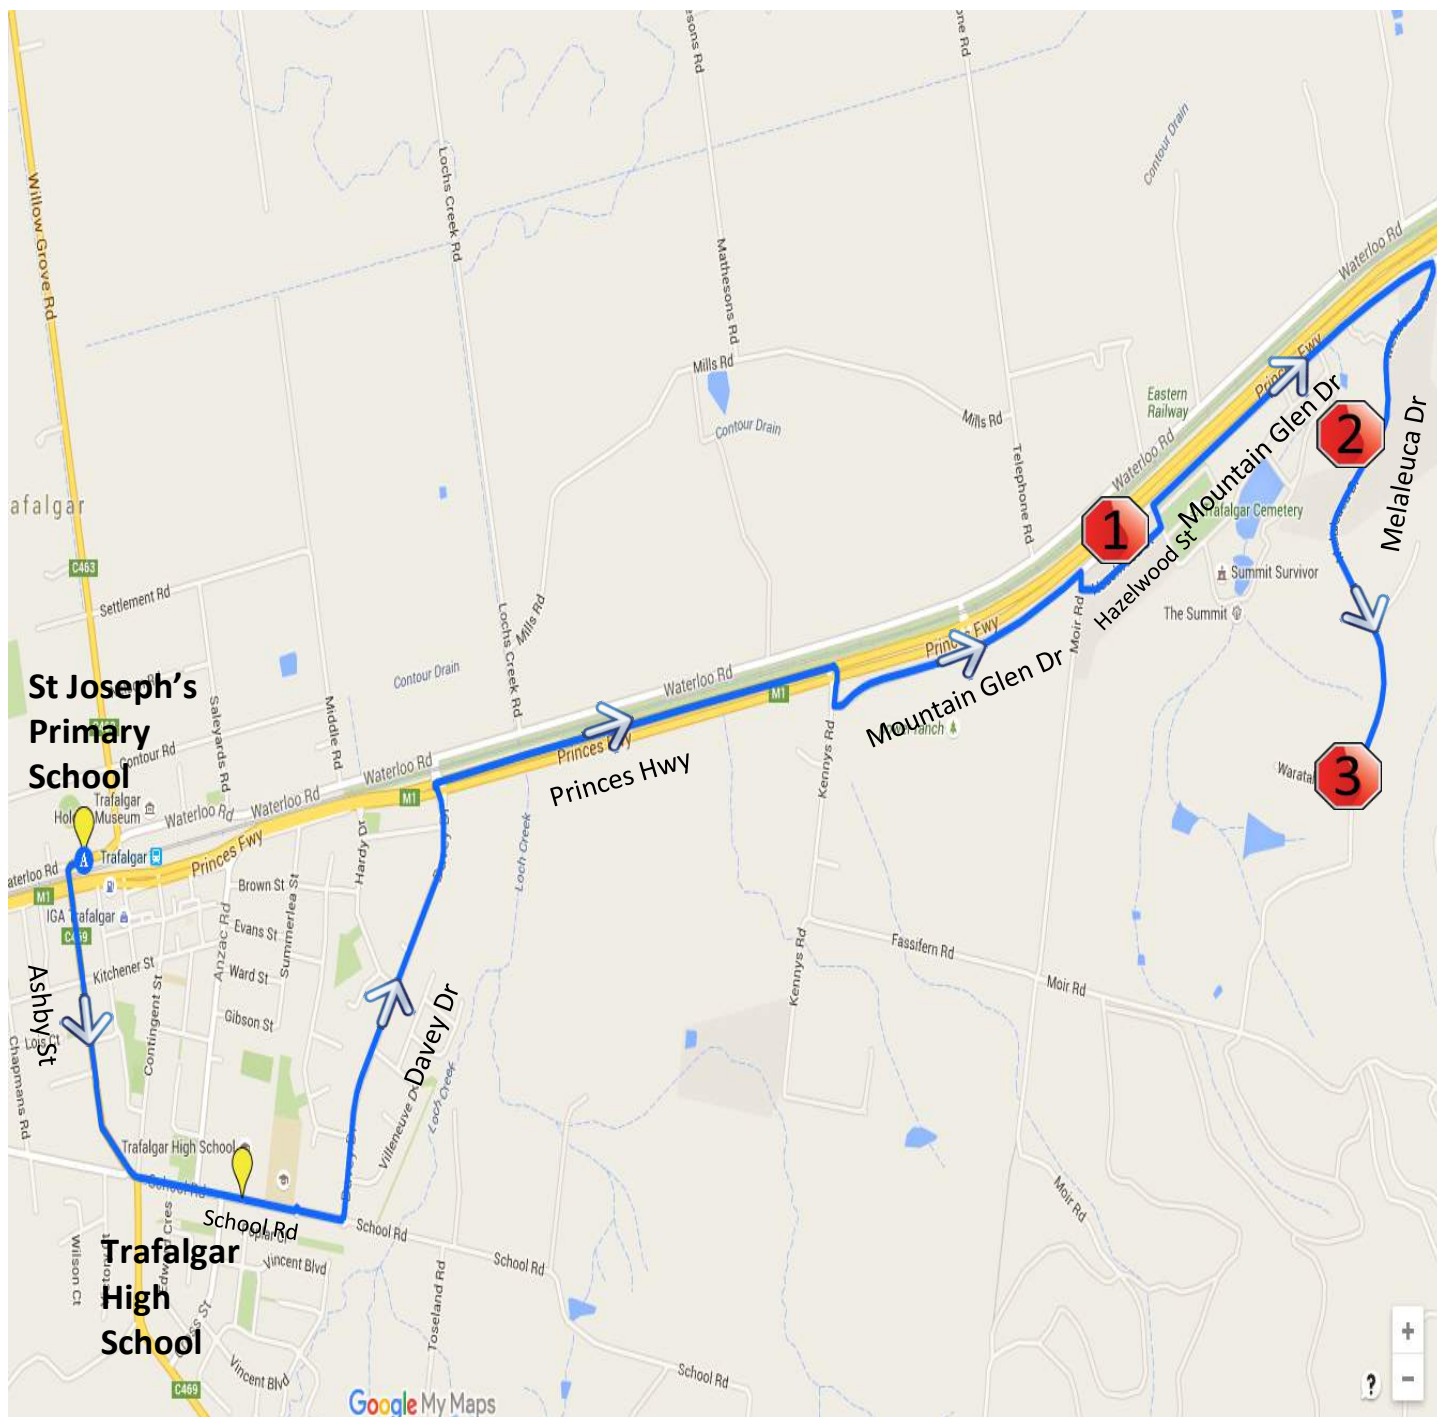

Trafalgar – Morning Route

Trafalgar High School

Stop	Description	Time
1	Corner of Melaleuca Dr & Waratah Way	8:25
2	57 & 59 Melaleuca Dr	8:26
3	12 Hazelwood St	8:28
	Trafalgar High School	8:33
	St Joseph's Primary School	8:36

Trafalgar – Afternoon Route

Trafalgar High School

Stop	Description	Time
	St Joseph's Primary School	4:07
	Trafalgar High School	4:10
1	12 Hazelwood St	4:15
2	57 & 59 Melaleuca Dr	4:17
3	Corner of Melaleuca Dr & Waratah Way	4:20