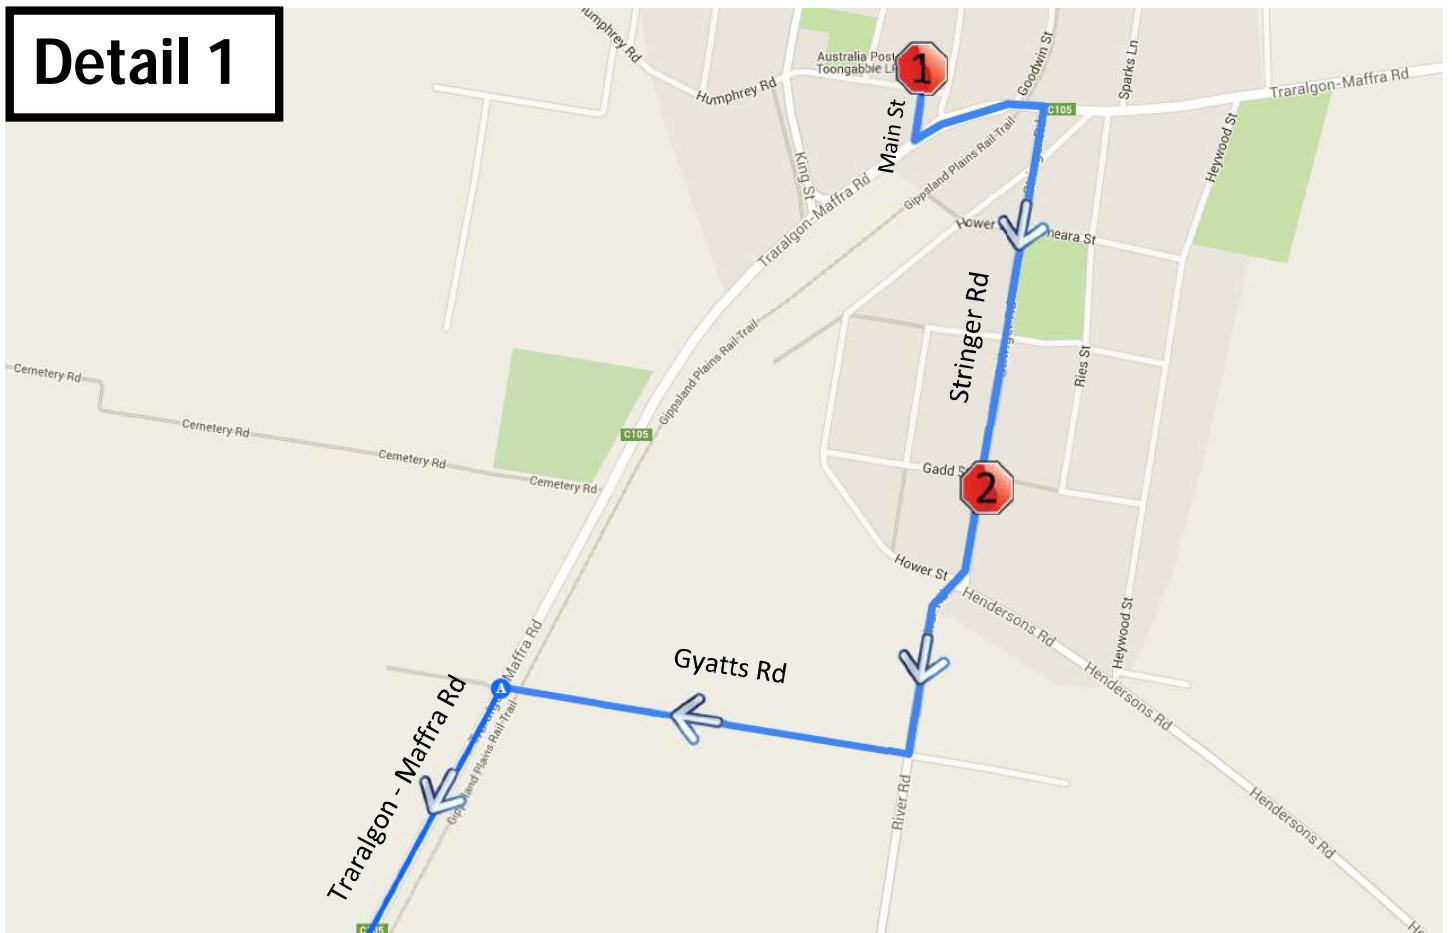

Toongabbie – Morning Route

Traralgon Secondary College

Toongabbie – Morning Route

Traralgon Secondary College

Detail 1

Stop	Description	Time
1	Toongabbie Shop – Corner of Main & Cowen St	8:02
2	Corner of Stringer Rd & Gadd St	8:05
	Traralgon Secondary College - Shakespeare St	8:20

Toongabbie – Afternoon Route

Traralgon Secondary College

Toongabbie – Afternoon Route

Traralgon Secondary College

Detail 1

Stop	Description	Time
	Traralgon Secondary College - Shakespeare St	3:40
1	Corner of Stringer Rd & Gadd St	3:56
2	Toongabbie Shop - Corner of Main & Cowen St	4:00