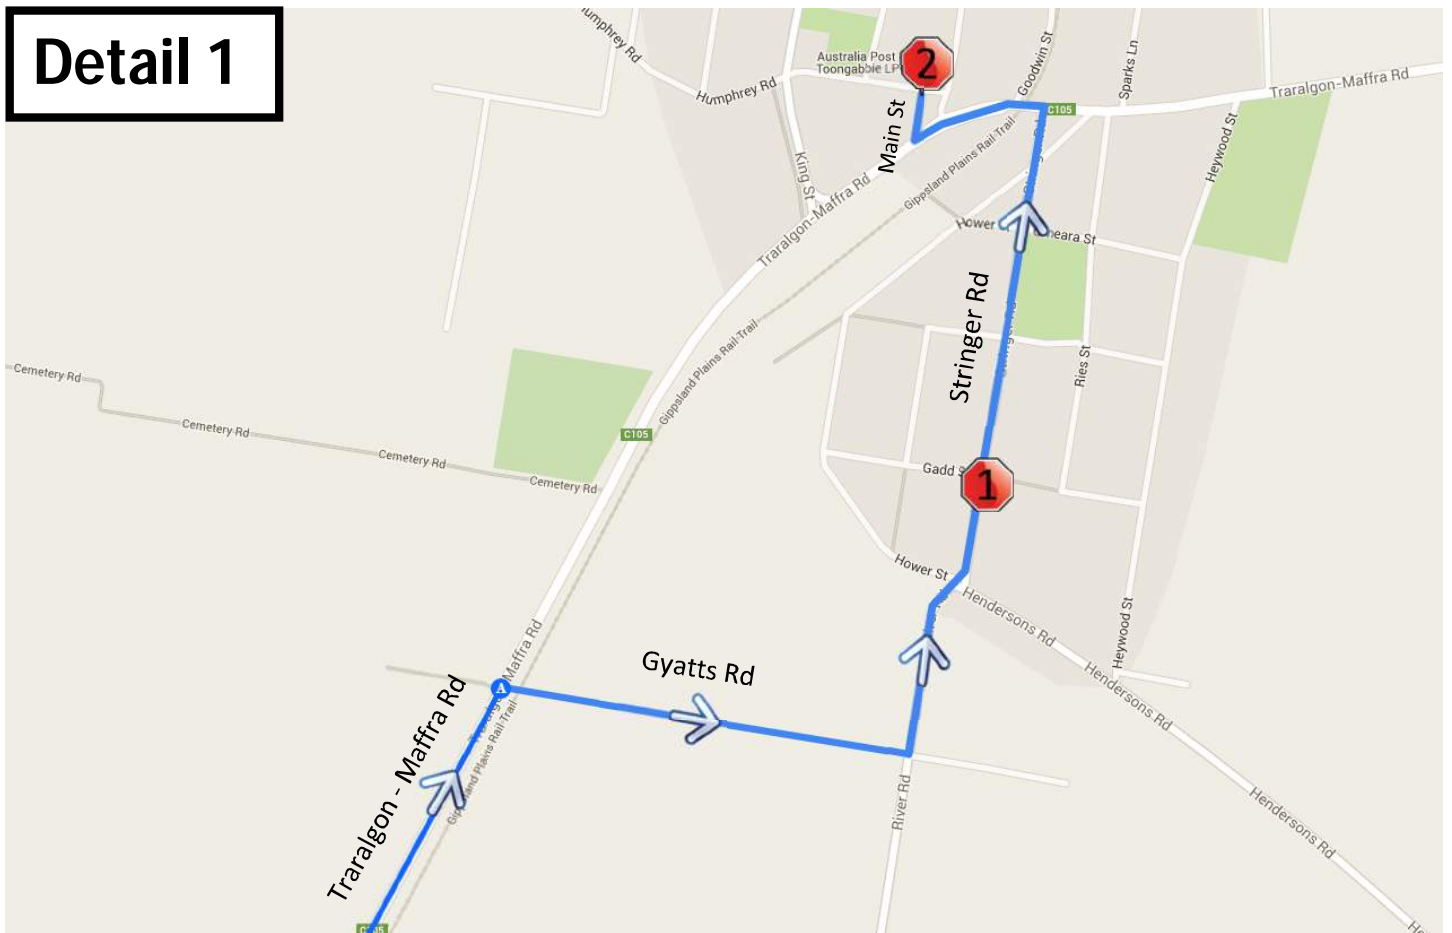

Toongabbie – Morning Route

Traralgon Secondary College

Toongabbie – Morning Route

Traralgon Secondary College

Detail 1

Stop	Description	Time
1	Toongabbie Shop – Corner of Main & Cowen St	8:02
2	Corner of Stringer Rd & Gadd St	8:05
	Traralgon Secondary College - Shakespeare St	8:20

Toongabbie – Afternoon Route

Traralgon Secondary College

Toongabbie – Afternoon Route

Traralgon Secondary College

Detail 1

Stop	Description	Time
	Traralgon Secondary College - Shakespeare St	3:40
1	Corner of Stringer Rd & Gadd St	3:56
2	Toongabbie Shop - Corner of Main & Cowen St	4:00