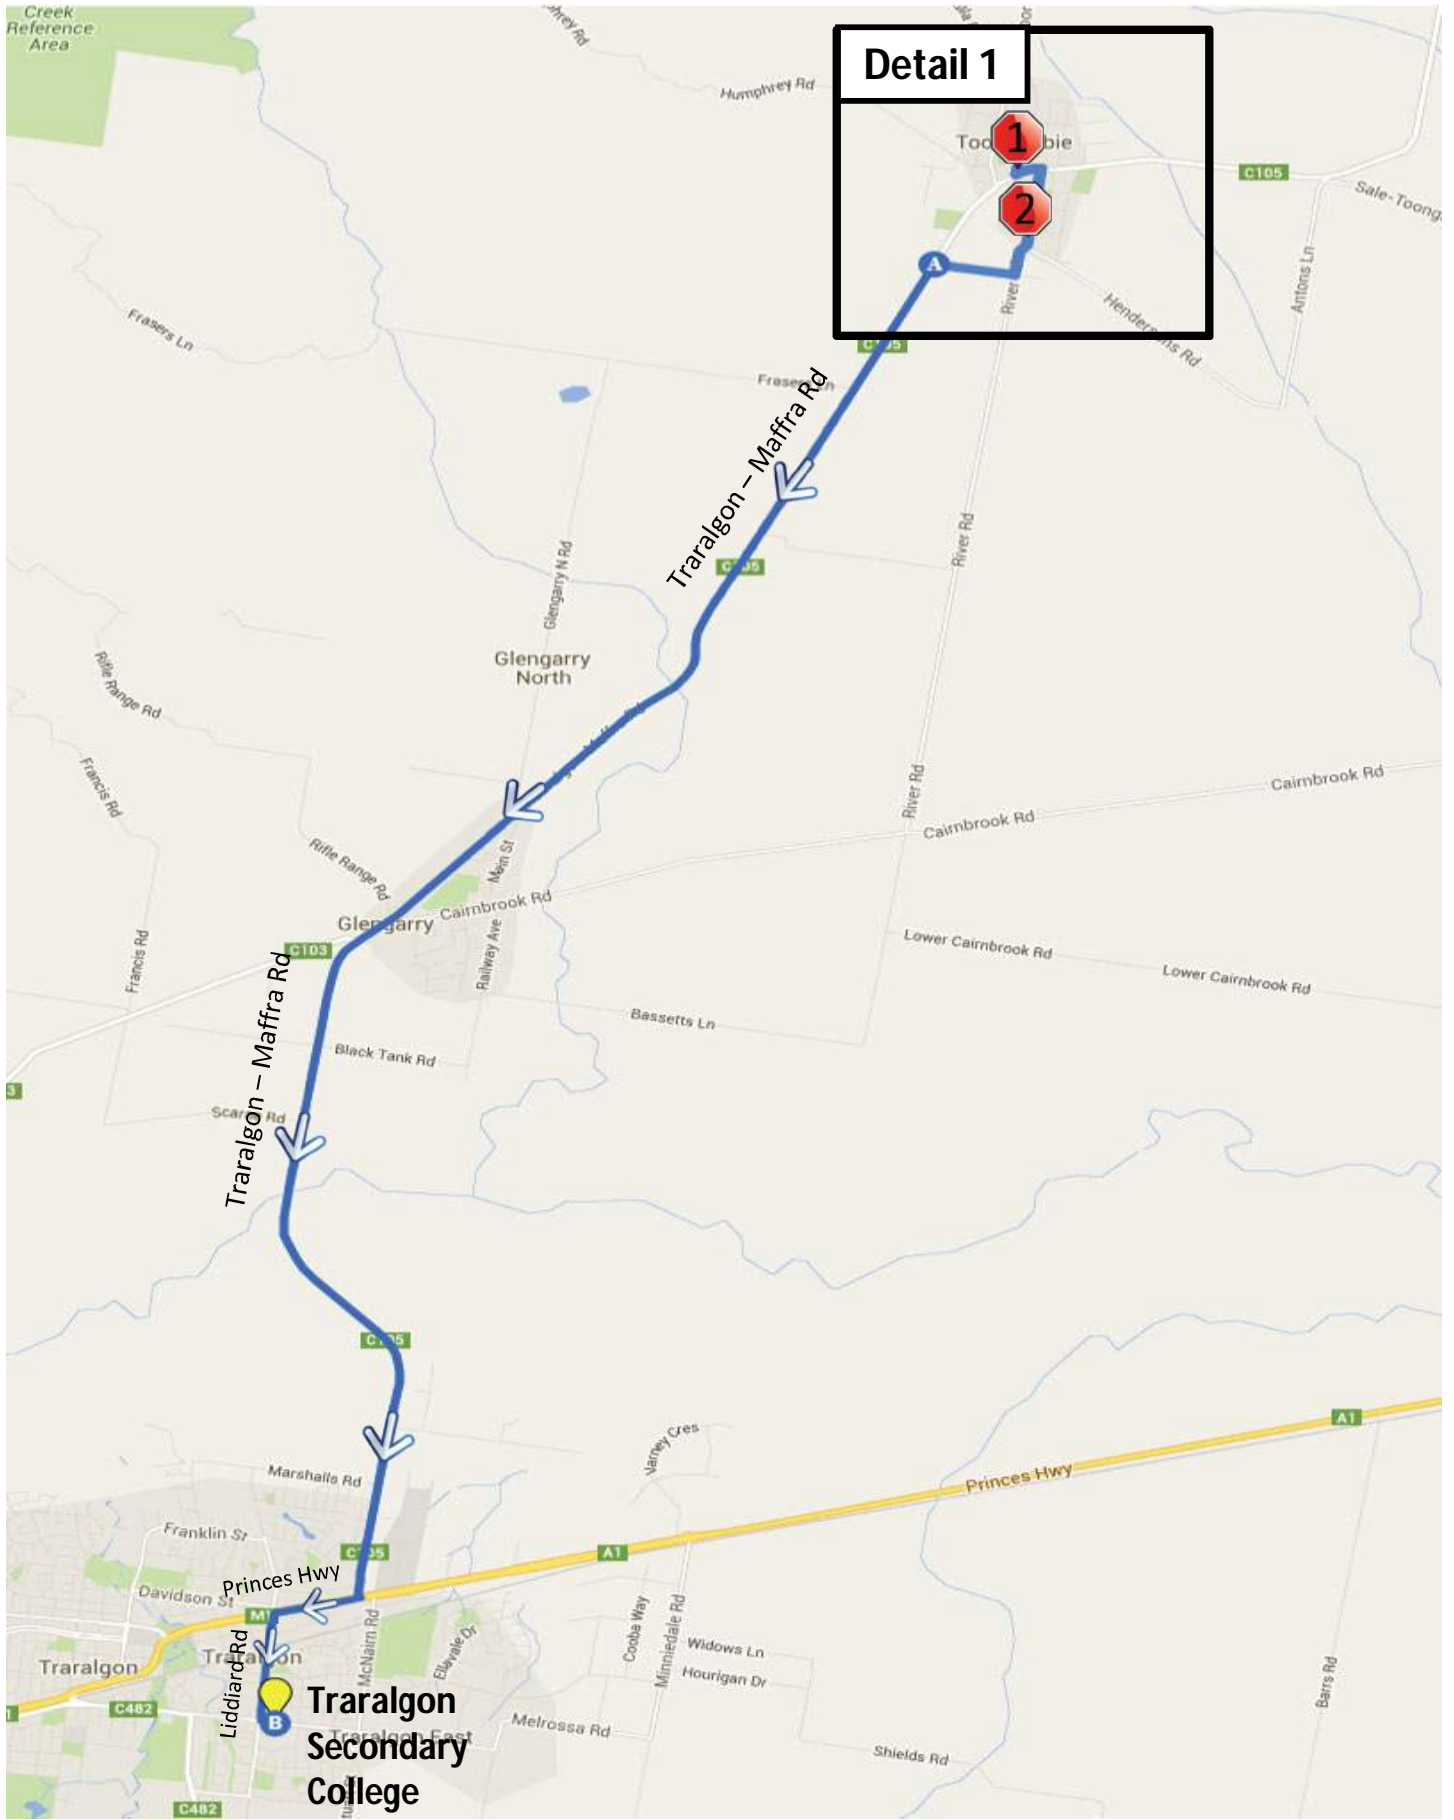

Toongabbie – Morning Route

Traralgon Secondary College

Toongabbie – Morning Route

Traralgon Secondary College

Detail 1

Stop	Description	Time
1	Toongabbie Shop – Corner of Main & Cowen St	8:02
2	Corner of Stringer Rd & Gadd St	8:05
	Traralgon Secondary College - Shakespeare St	8:20

Toongabbie – Afternoon Route

Traralgon Secondary College

Toongabbie – Afternoon Route

Traralgon Secondary College

Detail 1

Stop	Description	Time
	Traralgon Secondary College - Shakespeare St	3:40
1	Corner of Stringer Rd & Gadd St	3:56
2	Toongabbie Shop - Corner of Main & Cowen St	4:00