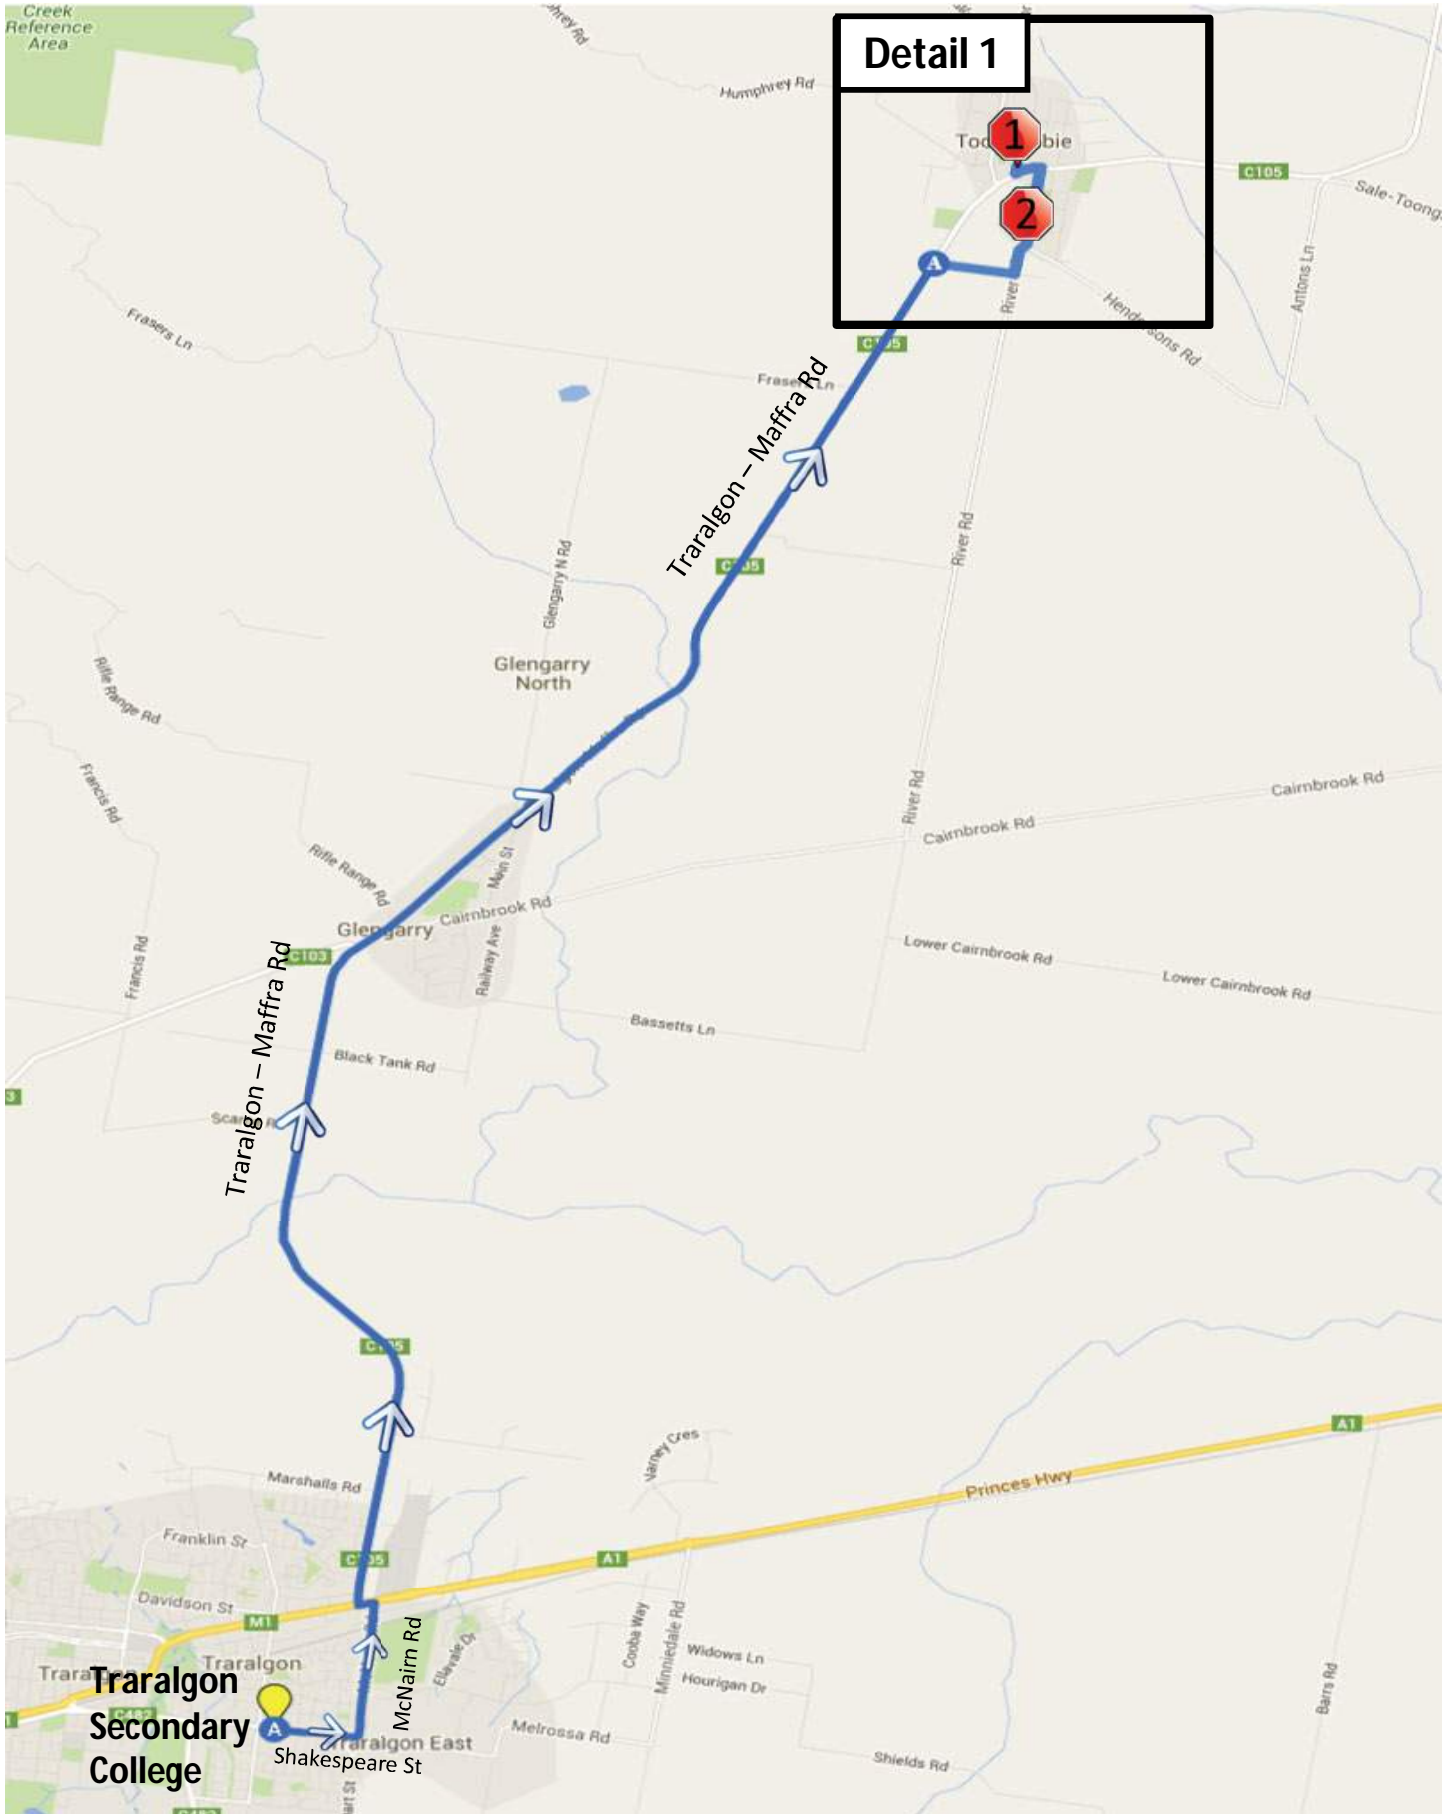

Toongabbie – Morning Route

Traralgon Secondary College

Toongabbie – Morning Route

Traralgon Secondary College

Detail 1

Stop	Description	Time
1	Toongabbie Shop – Corner of Main & Cowen St	8:02
2	Corner of Stringer Rd & Gadd St	8:05
	Traralgon Secondary College - Shakespeare St	8:20

Toongabbie – Afternoon Route

Traralgon Secondary College

Toongabbie – Afternoon Route

Traralgon Secondary College

Detail 1

Stop	Description	Time
	Traralgon Secondary College - Shakespeare St	3:40
1	Corner of Stringer Rd & Gadd St	3:56
2	Toongabbie Shop - Corner of Main & Cowen St	4:00