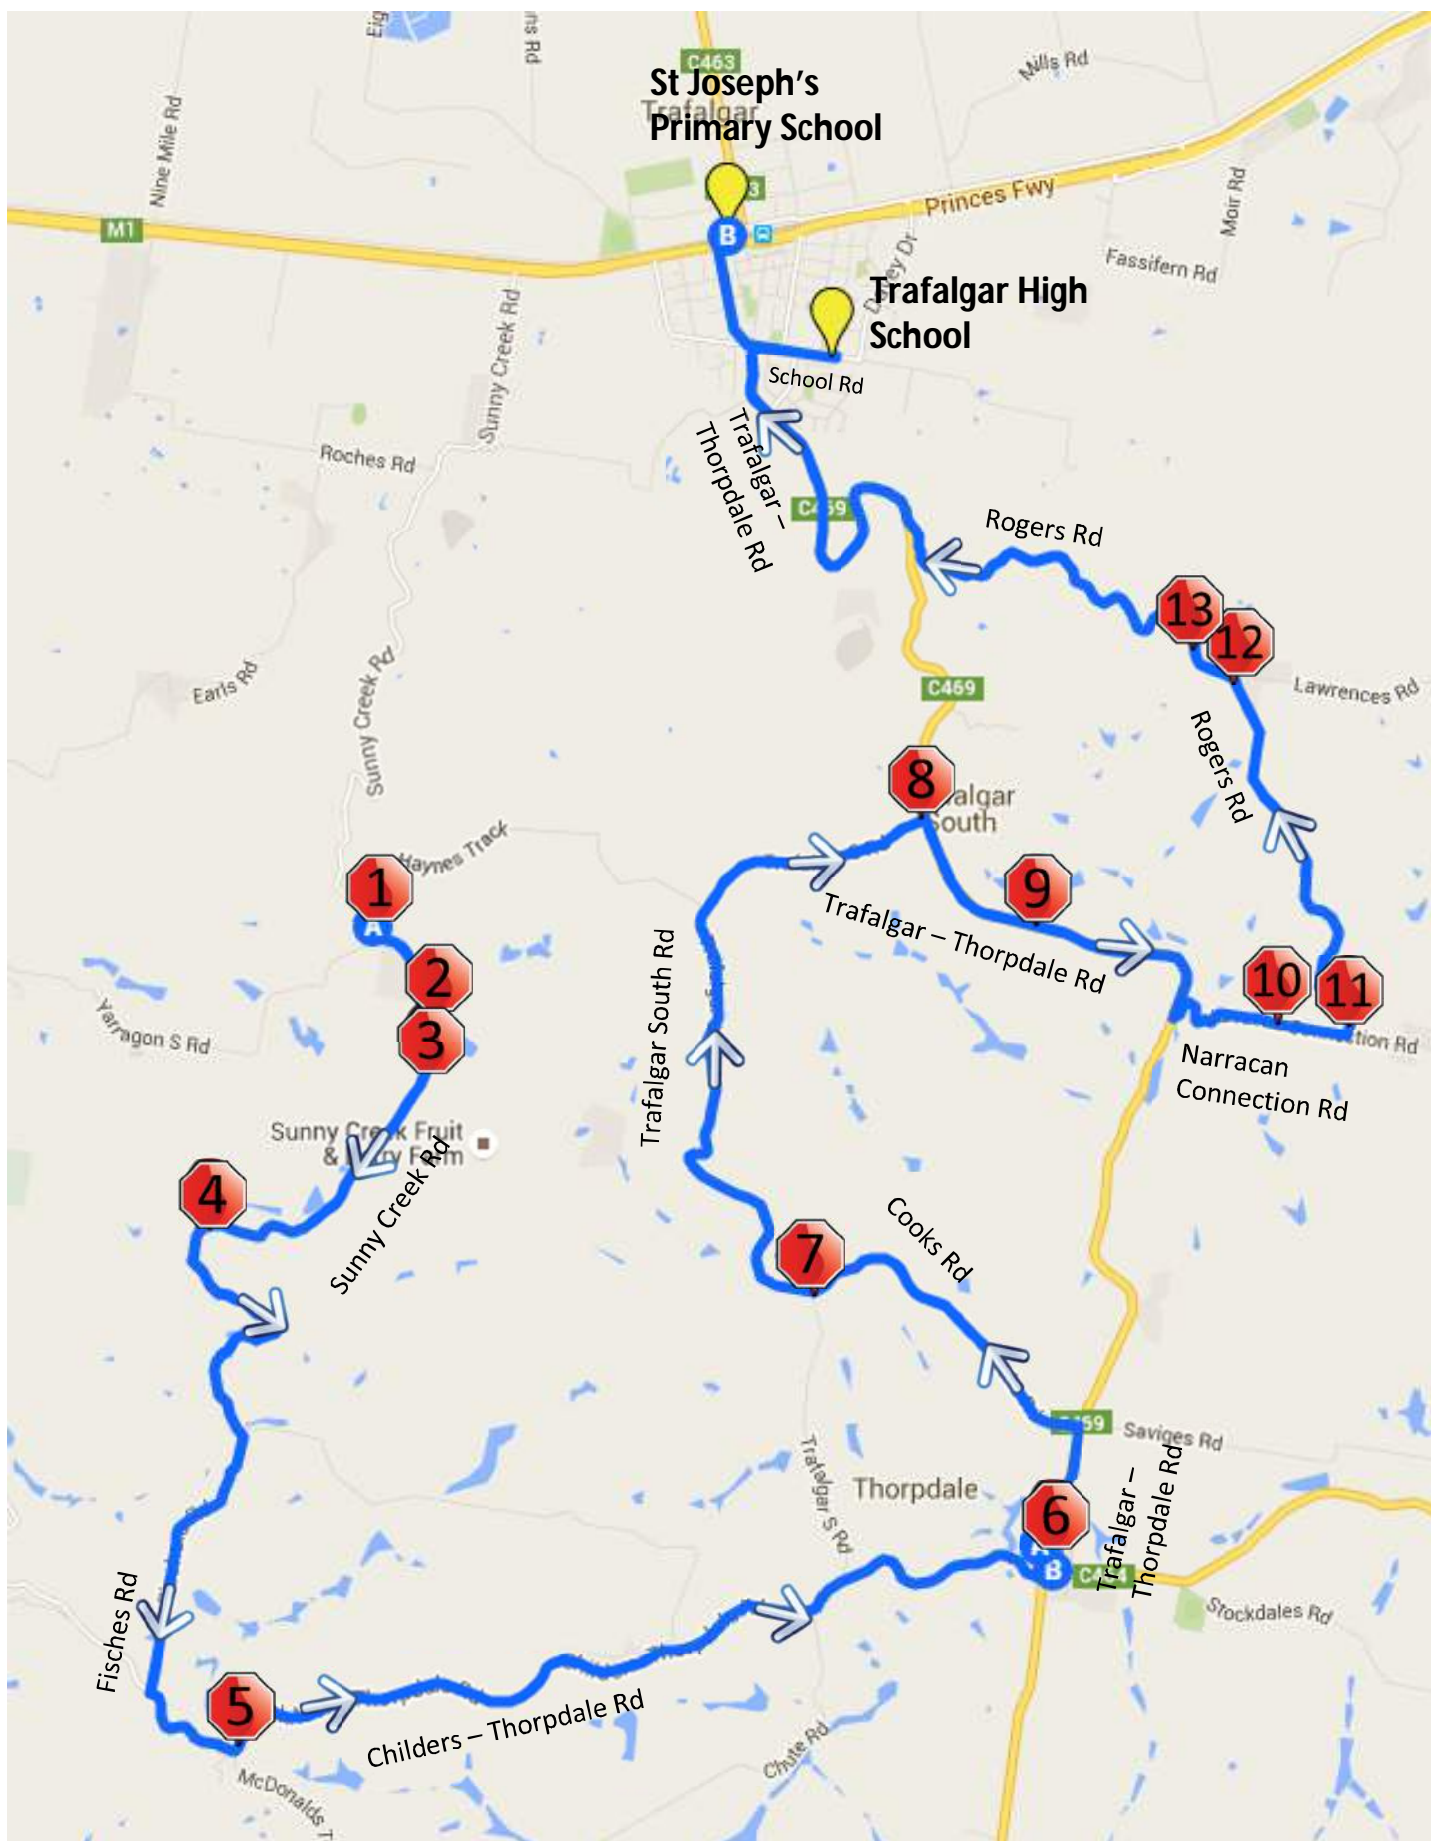

Thorpdale – Morning Route

Trafalgar High School

Thorpdale – Morning Route

Trafalgar High School

Stop	Description	Time
1	Corner of Sunny Creek Rd & Haynes Trk	7:49
2	Corner of Sunny Creek Rd & Humes Rd	7:52
3	Corner of Sunny Creek Rd & Tudors Rd	7:53
4	901 Sunny Creek Rd	7:55
5	Corner of Childers-Thorpdale Rd & McDonalds Trk	8:04
6	Thorpdale Shop	8:08
7	Corner of Trafalgar-Thorpdale Rd & Cooks Rd	8:15
8	Corner of Thorpdale Rd & Trafalgar South Rd	8:16
9	701 Trafalgar -Thorpdale Rd	8:20
10	70 Narracan Connection Rd	8:22
11	Corner of Rogers Rd & Narracan Connection Rd	8:30
12	Corner of Rogers Rd & Lawrence Rd	8:34
13	274 Rogers Rd	8:36
	Trafalgar High School	8:41
	St Joseph's Primary School	8:45

Thorpdale – Afternoon Route

Trafalgar High School

Thorpdale – Afternoon Route

Trafalgar High School

Stop	Description	Time
	Trafalgar High School	3:35
	St Joseph's Primary School	3:38
1	Corner of Sunny Creek Rd & Haynes Trk	3:45
2	Corner of Sunny Creek Rd & Humes Rd	3:49
3	Corner of Sunny Creek Rd & Tudors Rd	3:50
4	901 Sunny Creek Rd	3:52
5	Corner of Childers-Thorpdale Rd & McDonalds Trk	4:05
6	Thorpdale Shop	4:10
7	Corner of Trafalgar-Thorpdale Rd & Cooks Rd	4:15
8	Corner of Thorpdale Rd & Trafalgar South Rd	4:16
9	701 Trafalgar -Thorpdale Rd	4:20
10	70 Narracan Connection Rd	4:22
11	Corner of Rogers Rd & Narracan Connection Rd	4:26
12	Corner of Rogers Rd & Lawrence Rd	4:28
13	274 Rogers Rd	4:30