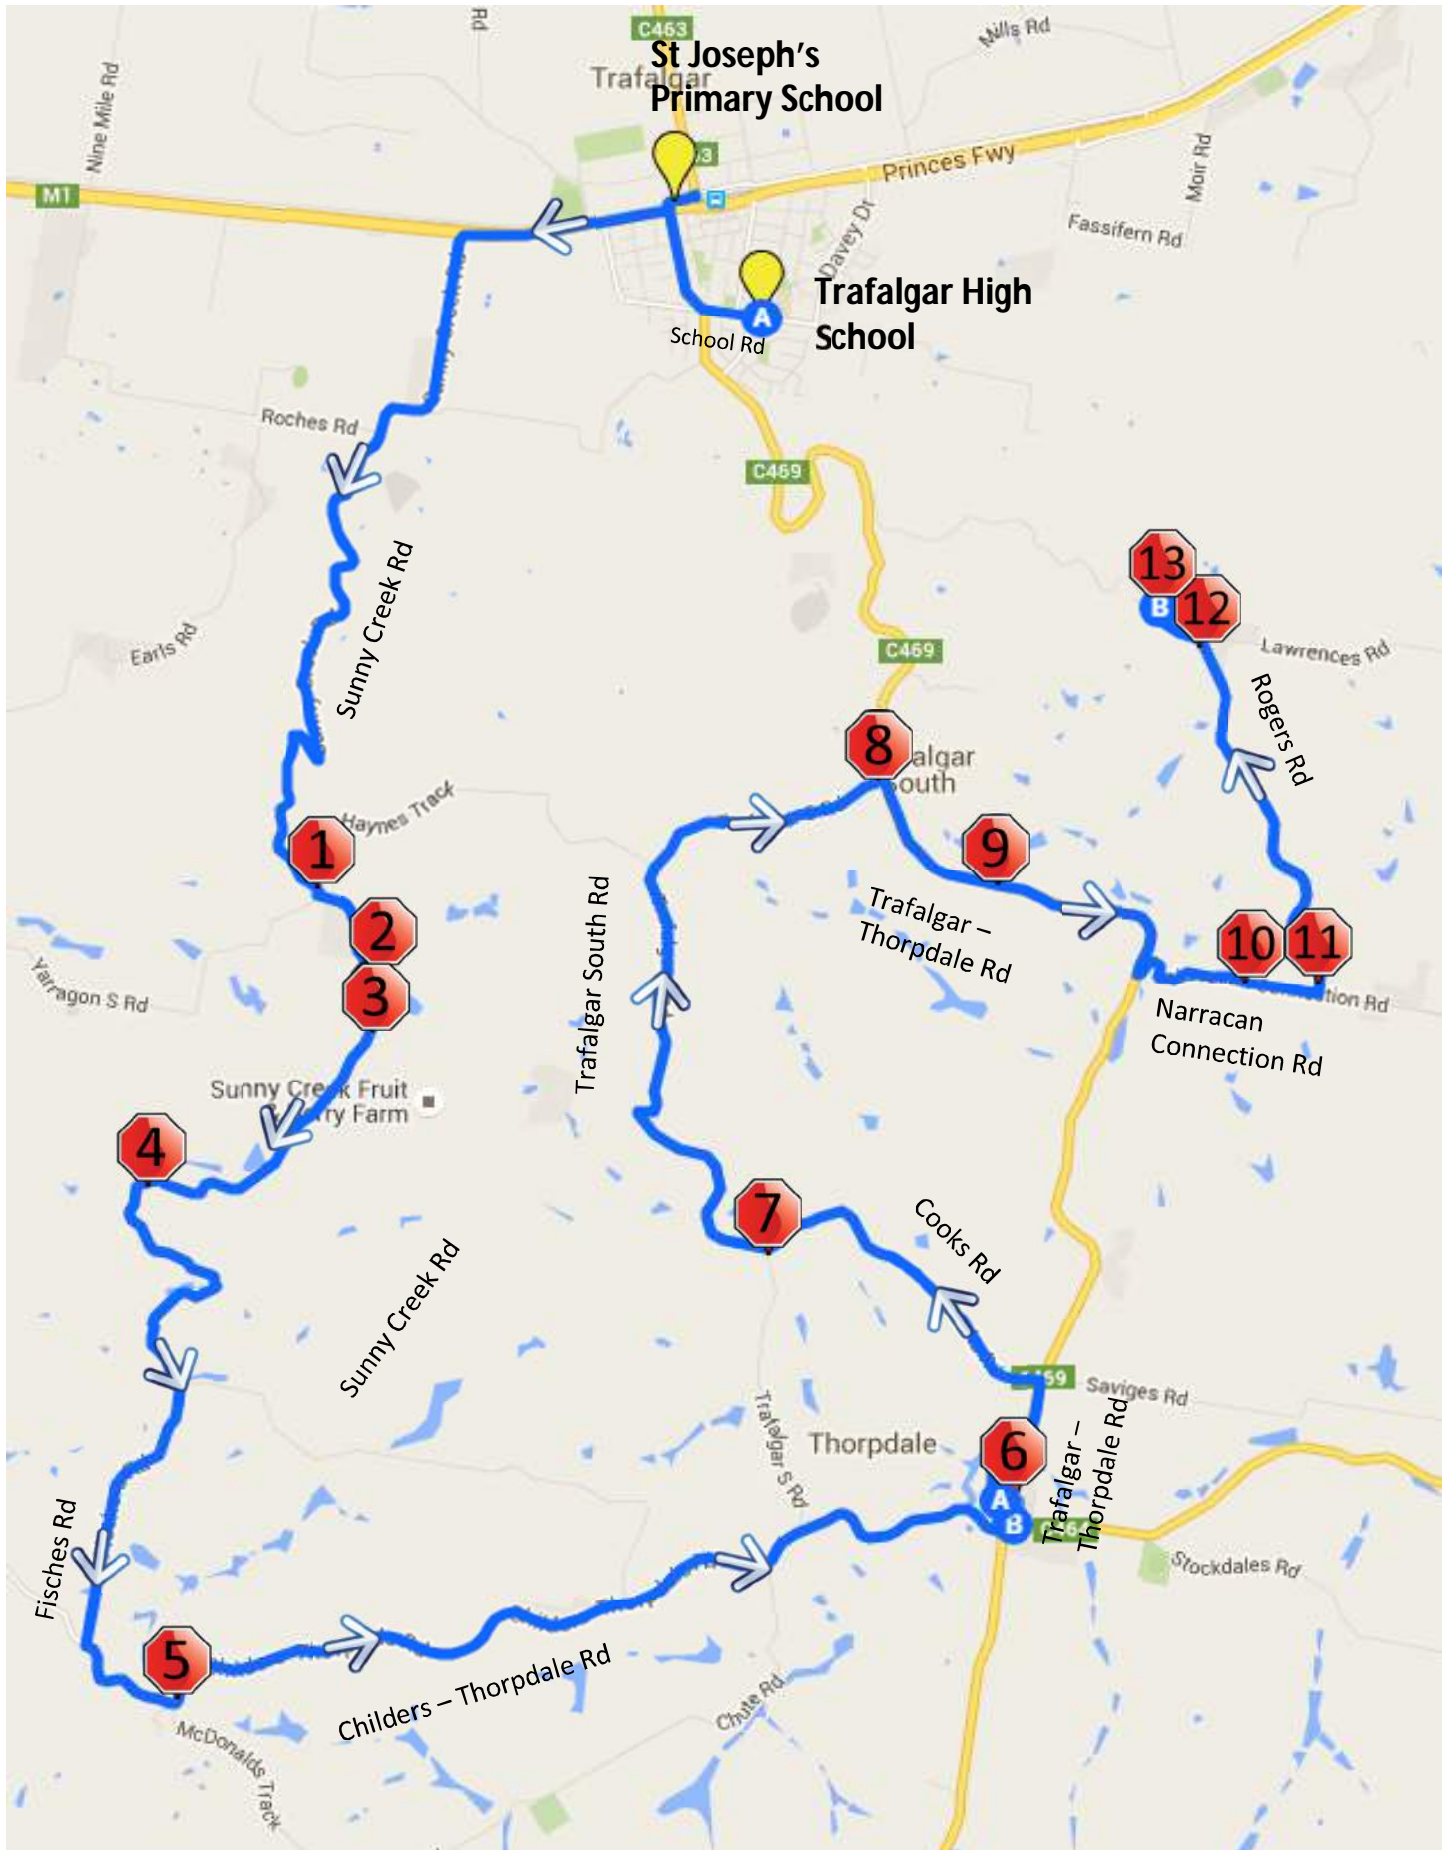

Thorpdale – Morning Route

Trafalgar High School

Thorpdale – Morning Route

Trafalgar High School

Stop	Description	Time
1	Corner of Sunny Creek Rd & Haynes Trk	7:49
2	Corner of Sunny Creek Rd & Humes Rd	7:52
3	Corner of Sunny Creek Rd & Tudors Rd	7:53
4	901 Sunny Creek Rd	7:55
5	Corner of Childers-Thorpdale Rd & McDonalds Trk	8:04
6	Thorpdale Shop	8:08
7	Corner of Trafalgar-Thorpdale Rd & Cooks Rd	8:15
8	Corner of Thorpdale Rd & Trafalgar South Rd	8:16
9	701 Trafalgar -Thorpdale Rd	8:20
10	70 Narracan Connection Rd	8:22
11	Corner of Rogers Rd & Narracan Connection Rd	8:30
12	Corner of Rogers Rd & Lawrence Rd	8:34
13	274 Rogers Rd	8:36
	Trafalgar High School	8:41
	St Joseph's Primary School	8:45

Thorpdale – Afternoon Route

Trafalgar High School

Thorpdale – Afternoon Route

Trafalgar High School

Stop	Description	Time
	Trafalgar High School	3:35
	St Joseph's Primary School	3:38
1	Corner of Sunny Creek Rd & Haynes Trk	3:45
2	Corner of Sunny Creek Rd & Humes Rd	3:49
3	Corner of Sunny Creek Rd & Tudors Rd	3:50
4	901 Sunny Creek Rd	3:52
5	Corner of Childers-Thorpdale Rd & McDonalds Trk	4:05
6	Thorpdale Shop	4:10
7	Corner of Trafalgar-Thorpdale Rd & Cooks Rd	4:15
8	Corner of Thorpdale Rd & Trafalgar South Rd	4:16
9	701 Trafalgar -Thorpdale Rd	4:20
10	70 Narracan Connection Rd	4:22
11	Corner of Rogers Rd & Narracan Connection Rd	4:26
12	Corner of Rogers Rd & Lawrence Rd	4:28
13	274 Rogers Rd	4:30