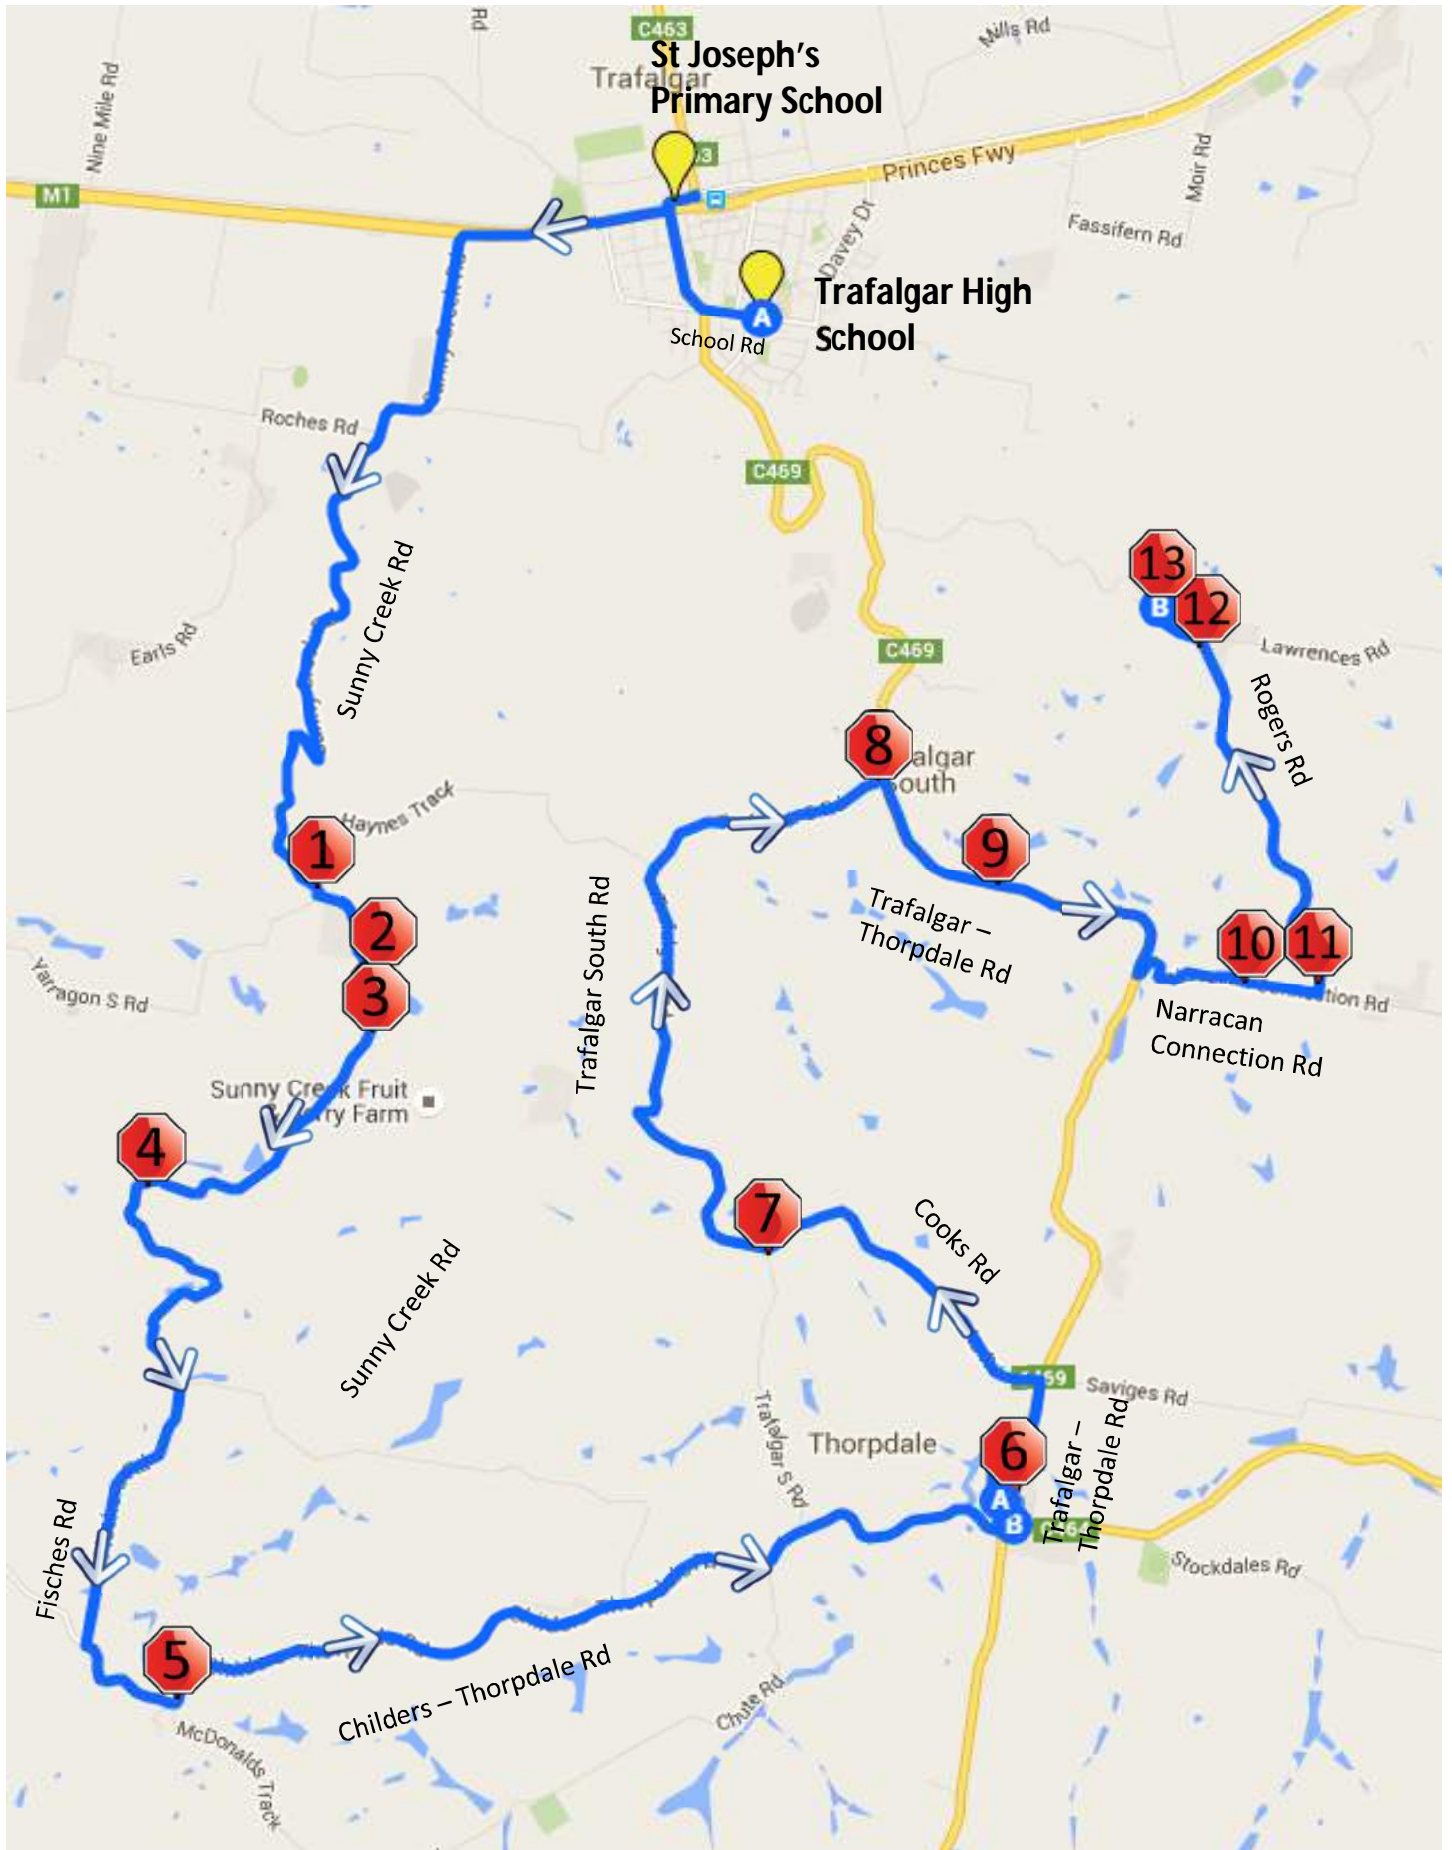

Thorpdale – Afternoon Route

Trafalgar High School

Thorpdale – Afternoon Route

Trafalgar High School

Stop	Description	Time
	Trafalgar High School	3:35
	St Joseph's Primary School	3:38
1	Corner of Sunny Creek Rd & Haynes Trk	3:45
2	Corner of Sunny Creek Rd & Humes Rd	3:49
3	Corner of Sunny Creek Rd & Tudors Rd	3:50
4	901 Sunny Creek Rd	3:52
5	Corner of Childers-Thorpdale Rd & McDonalds Trk	4:05
6	Thorpdale Shop	4:10
7	Corner of Trafalgar-Thorpdale Rd & Cooks Rd	4:15
8	Corner of Thorpdale Rd & Trafalgar South Rd	4:16
9	701 Trafalgar -Thorpdale Rd	4:20
10	70 Narracan Connection Rd	4:22
11	Corner of Rogers Rd & Narracan Connection Rd	4:26
12	Corner of Rogers Rd & Lawrence Rd	4:28
13	274 Rogers Rd	4:30