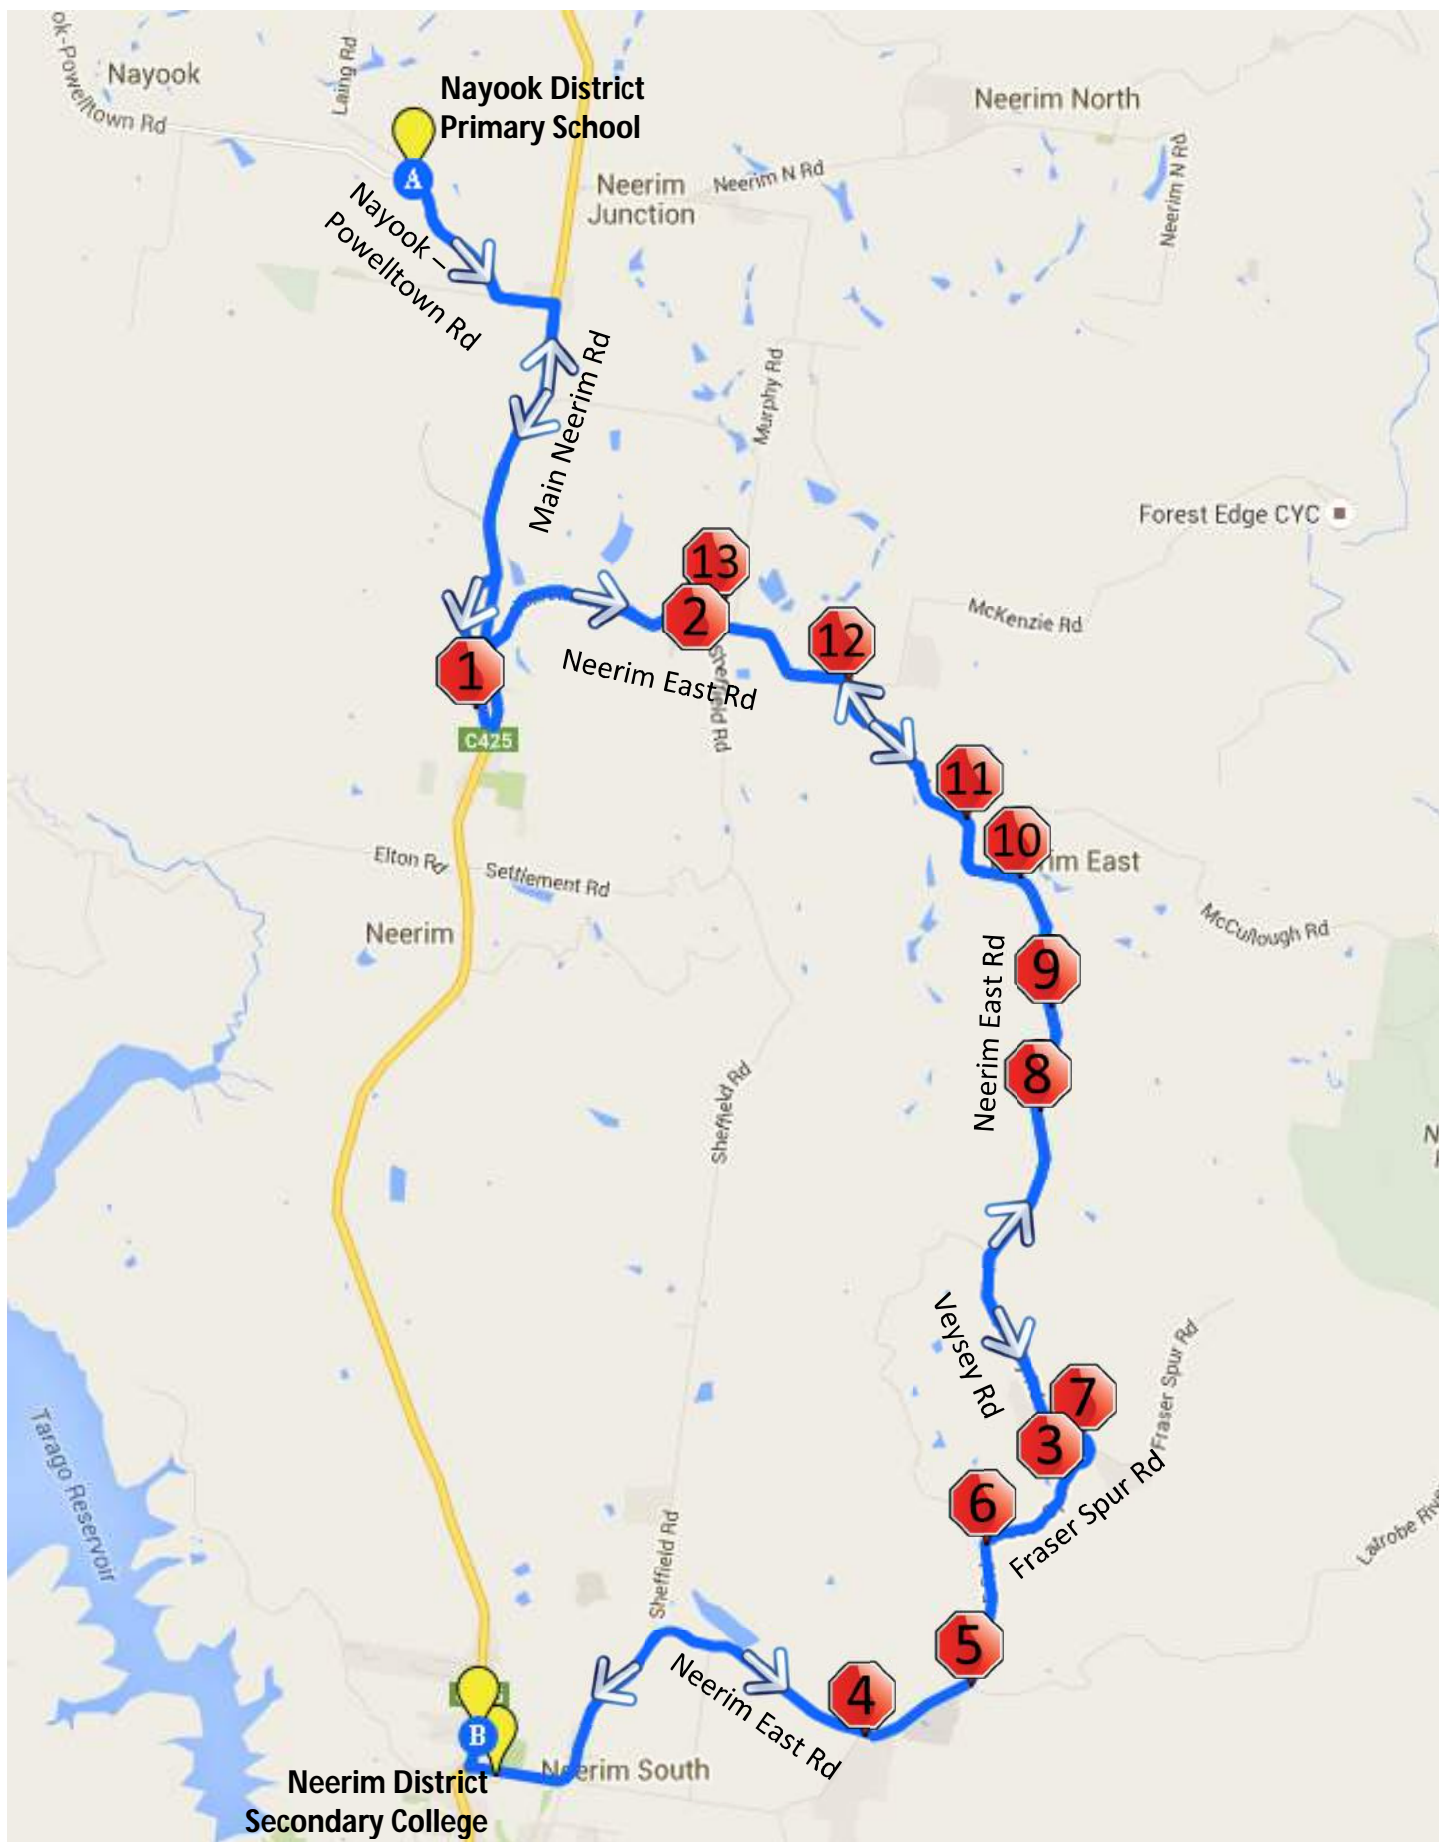

# Nayook – Morning Route

Neerim District Secondary College

Stop	Description	Time
1	Intersection of Veysey Rd, Whitelaw Track & Fraser Spur Rd	8:02
2	Corner of Neerim East Rd & Sheffield Rd	8:07
3	Corner of Old Neerim Rd & Wilson Rd	8:10
	Neerim District Primary School	8:19
4	Corner of Neerim East Rd & Sheffield Rd	8:28
5	Corner of Neerim East Rd & McKenzie Rd	8:29
6	402 Neerim East Rd	8:31
7	Corner of Neerim East Rd & McCullough Rd	8:32
8	Corner of Neerim East Rd & Rendell Rd	8:34
9	905 Neerim East Rd	8:35
10	Intersection of Veysey Rd, Whitelaw Track & Fraser Spur Rd	8:40
11	Corner of Neerim East Rd & Fraser Spur Rd	8:42
12	Corner of Neerim East Rd & Latrobe River Rd	8:44
13	Corner of Neerim East Rd & Wattle Lane	8:45
	Neerim District Secondary School	8:49
	Neerim South Primary School	8:50

# Nayook – Afternoon Route

Neerim District Secondary College

# Nayook – Afternoon Route

Neerim District Secondary College

Stop	Description	Time
	Neerim District Primary School	3:00
1	Corner of Old Neerim Rd & Wilson Rd	3:06
2	Corner of Neerim East Rd & Sheffield Rd	3:09
3	Intersection of Veysey Rd, Whitelaw Track & Fraser Spur Rd	3:14
	Neerim District Secondary School	3:25
4	Corner of Neerim East Rd & Wattle Lane	3:34
5	Corner of Neerim East Rd & Latrobe River Rd	3:37
6	Corner of Neerim East Rd & Fraser Spur Rd	3:39
7	Intersection of Veysey Rd, Whitelaw Track & Fraser Spur Rd	3:40
8	905 Neerim East Rd	3:42
9	Corner of Neerim East Rd & Rendell Rd	3:43
10	Corner of Neerim East Rd & McCullough Rd	3:46
11	402 Neerim East Rd	3:47
12	Corner of Neerim East Rd & McKenzie Rd	3:49
13	Corner of Neerim East Rd & Sheffield Rd	3:51
	Neerim District Primary School	3:56