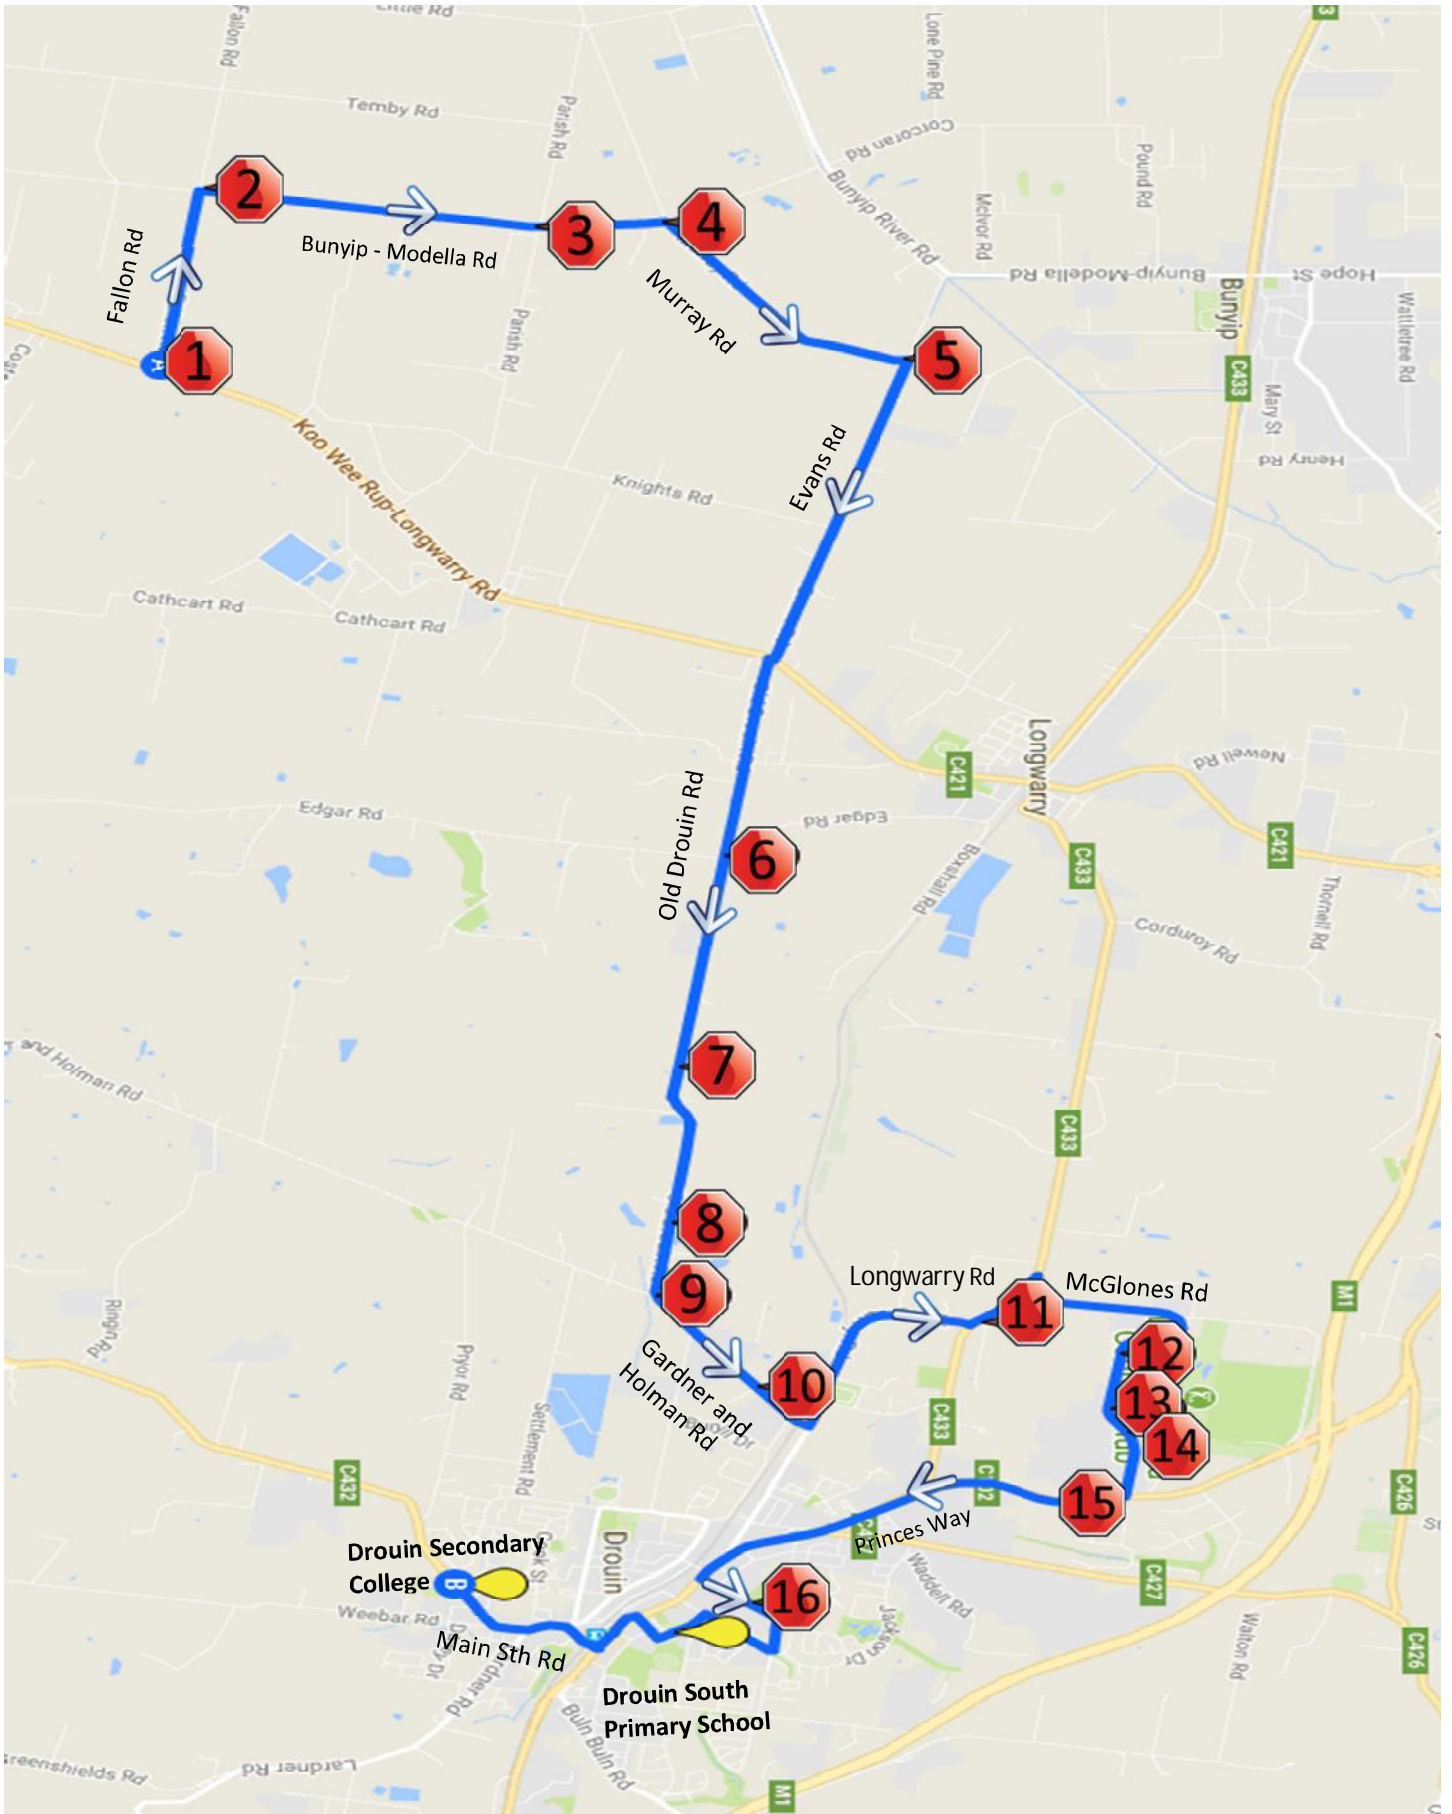

Modella – Morning Route

Drouin Secondary College

Modella – Morning Route

Drouin Secondary College

Stop	Description	Time
1	Corner of Fallon & Koo Wee Rup Rd	7:50
2	Corner of Bunyip-Modella & Fallon Rd	7:52
3	Corner of Bunyip-Modella & Parish Rd	7:53
4	Corner of Bunyip-Modella & Murray Rd	7:54
5	Corner of Murray & Evans Rd	7:55
6	Corner of Old Drouin & Edgars Rd	8:00
7	375 Old Drouin Rd	8:02
8	495 Old Drouin Rd	8:05
9	Corner of Old Drouin & Gardner and Holman Rd	8:10
10	Corner of Gardner and Holman & Oxley Ct	8:11
11	Corner of McGlones & Longwarry - Drouin Rd	8:12
12	30 Fairway Drive	8:16
13	20 Fairway Drive	8:17
14	10 Fairway Drive	8:18
15	Corner of Princes Way & Arnup Cres	8:20
16	Bennett Street Interchange	8:23
	Drouin Primary School	8:25
	Drouin Secondary College	8:28

Modella – Afternoon Route

Drouin Secondary College

Modella – Afternoon Route

Drouin Secondary College

Stop	Description	Time
	Drouin Secondary College	3:45
1	Bennett Street Interchange	3:50
2	Corner of Princes Way & Arnup Cres	3:55
3	10 Fairway Drive	3:57
4	20 Fairway Drive	3:58
5	30 Fairway Drive	3:59
6	Corner of McGlones & Longwarry - Drouin Rd	4:03
7	Corner of Gardner and Holman & Oxley Ct	4:04
8	Corner of Old Drouin & Gardner and Holman Rd	4:05
9	495 Old Drouin Rd	4:10
10	375 Old Drouin Rd	4:13
11	Corner of Old Drouin & Edgars Rd	4:15
12	Corner of Murray & Evans Rd	4:20
13	Corner of Bunyip-Modella & Murray Rd	4:21
14	Corner of Bunyip-Modella & Parish Rd	4:22
15	Corner of Bunyip-Modella & Fallon Rd	4:23
16	Corner of Fallon & Koo Wee Rup Rd	4:25