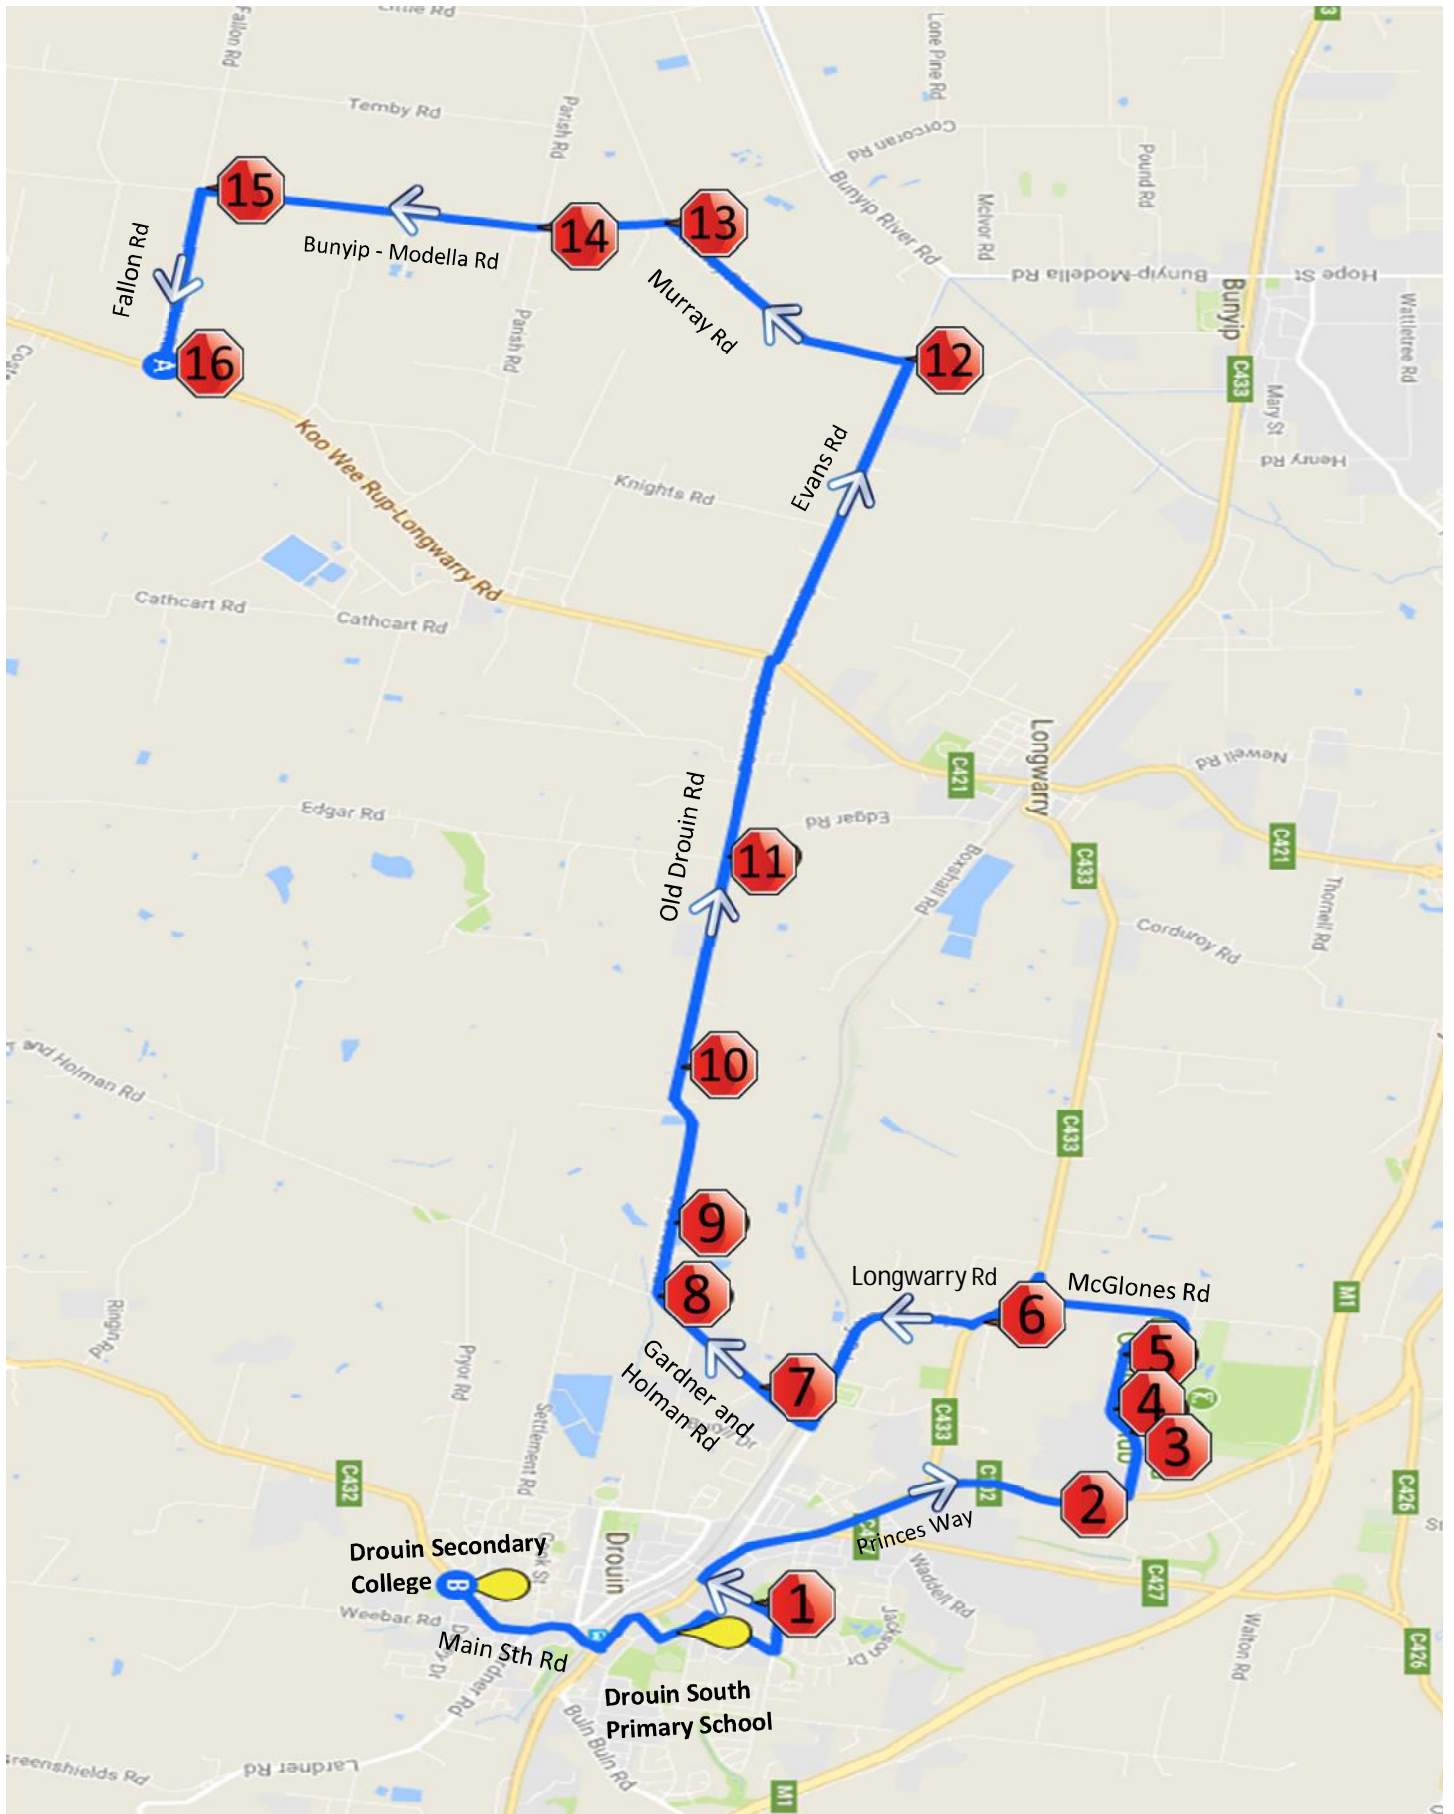

Modella – Morning Route

Drouin Secondary College

Modella – Morning Route

Drouin Secondary College

Stop	Description	Time
1	Corner of Fallon & Koo Wee Rup Rd	7:50
2	Corner of Bunyip-Modella & Fallon Rd	7:52
3	Corner of Bunyip-Modella & Parish Rd	7:53
4	Corner of Bunyip-Modella & Murray Rd	7:54
5	Corner of Murray & Evans Rd	7:55
6	Corner of Old Drouin & Edgars Rd	8:00
7	375 Old Drouin Rd	8:02
8	495 Old Drouin Rd	8:05
9	Corner of Old Drouin & Gardner and Holman Rd	8:10
10	Corner of Gardner and Holman & Oxley Ct	8:11
11	Corner of McGlones & Longwarry - Drouin Rd	8:12
12	30 Fairway Drive	8:16
13	20 Fairway Drive	8:17
14	10 Fairway Drive	8:18
15	Corner of Princes Way & Arnup Cres	8:20
16	Bennett Street Interchange	8:23
	Drouin Primary School	8:25
	Drouin Secondary College	8:28

Modella – Afternoon Route

Drouin Secondary College

Modella – Afternoon Route

Drouin Secondary College

Stop	Description	Time
	Drouin Secondary College	3:45
1	Bennett Street Interchange	3:50
2	Corner of Princes Way & Arnup Cres	3:55
3	10 Fairway Drive	3:57
4	20 Fairway Drive	3:58
5	30 Fairway Drive	3:59
6	Corner of McGlones & Longwarry - Drouin Rd	4:03
7	Corner of Gardner and Holman & Oxley Ct	4:04
8	Corner of Old Drouin & Gardner and Holman Rd	4:05
9	495 Old Drouin Rd	4:10
10	375 Old Drouin Rd	4:13
11	Corner of Old Drouin & Edgars Rd	4:15
12	Corner of Murray & Evans Rd	4:20
13	Corner of Bunyip-Modella & Murray Rd	4:21
14	Corner of Bunyip-Modella & Parish Rd	4:22
15	Corner of Bunyip-Modella & Fallon Rd	4:23
16	Corner of Fallon & Koo Wee Rup Rd	4:25