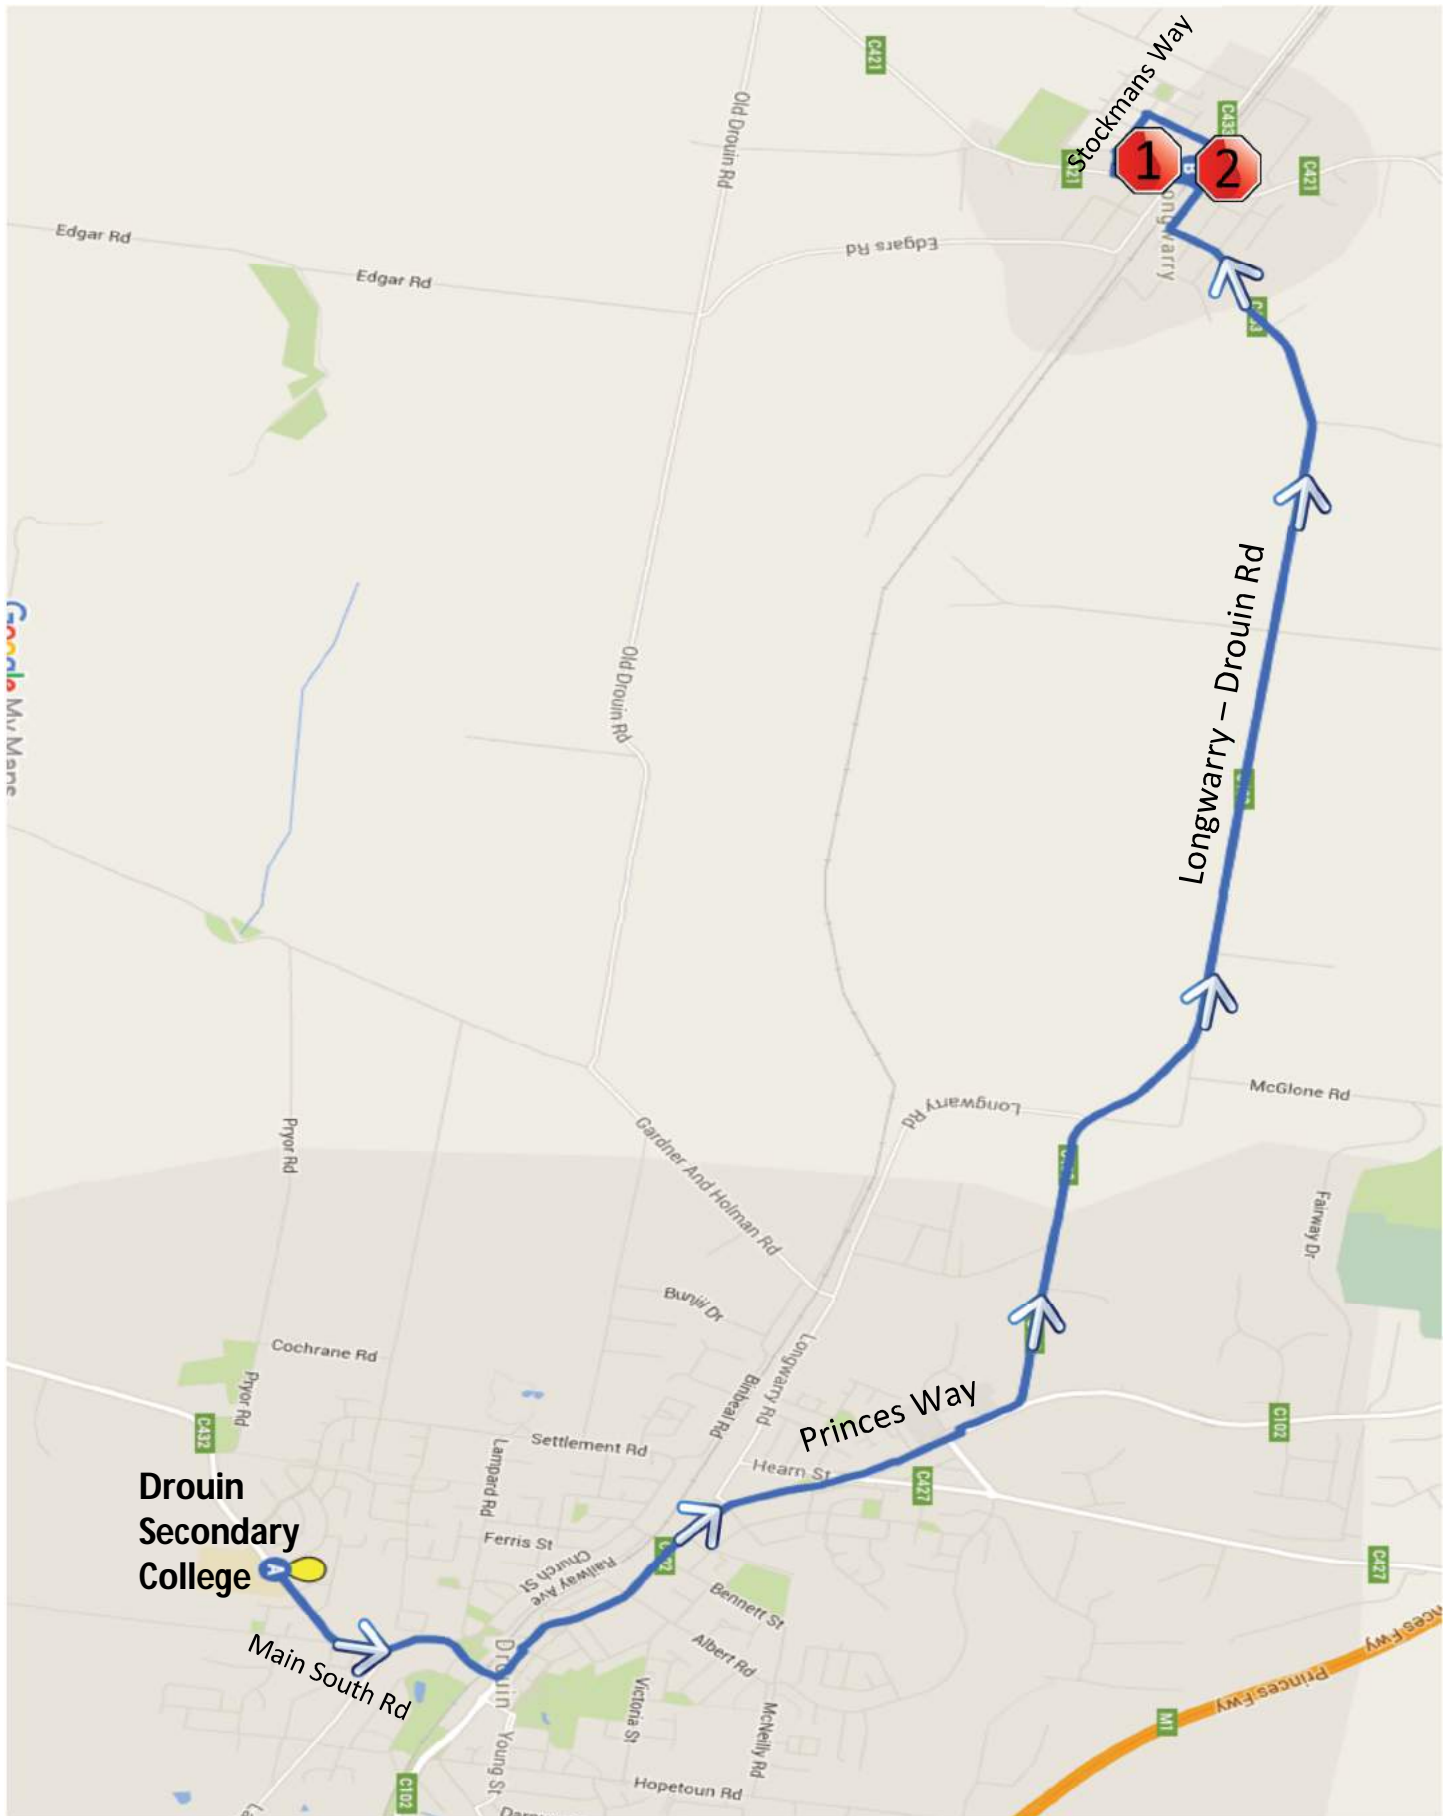

Longwarry – Morning Route

Drouin Secondary College

Longwarry – Morning Route

Drouin Secondary College

Stop	Description	Time
1	Corner of Koo Wee Rup – Longwarry Rd & Stockmans Way	8:12
2	Longwarry Train Station	8:14
	Drouin Secondary College	8:34

Longwarry – Afternoon Route

Drouin Secondary College

Longwarry – Afternoon Route

Drouin Secondary College

Stop	Description	Time
	Drouin Secondary College	3:53
1	Corner of Koo Wee Rup – Longwarry Rd & Stockmans Way	4:12
2	Longwarry Train Station	4:15