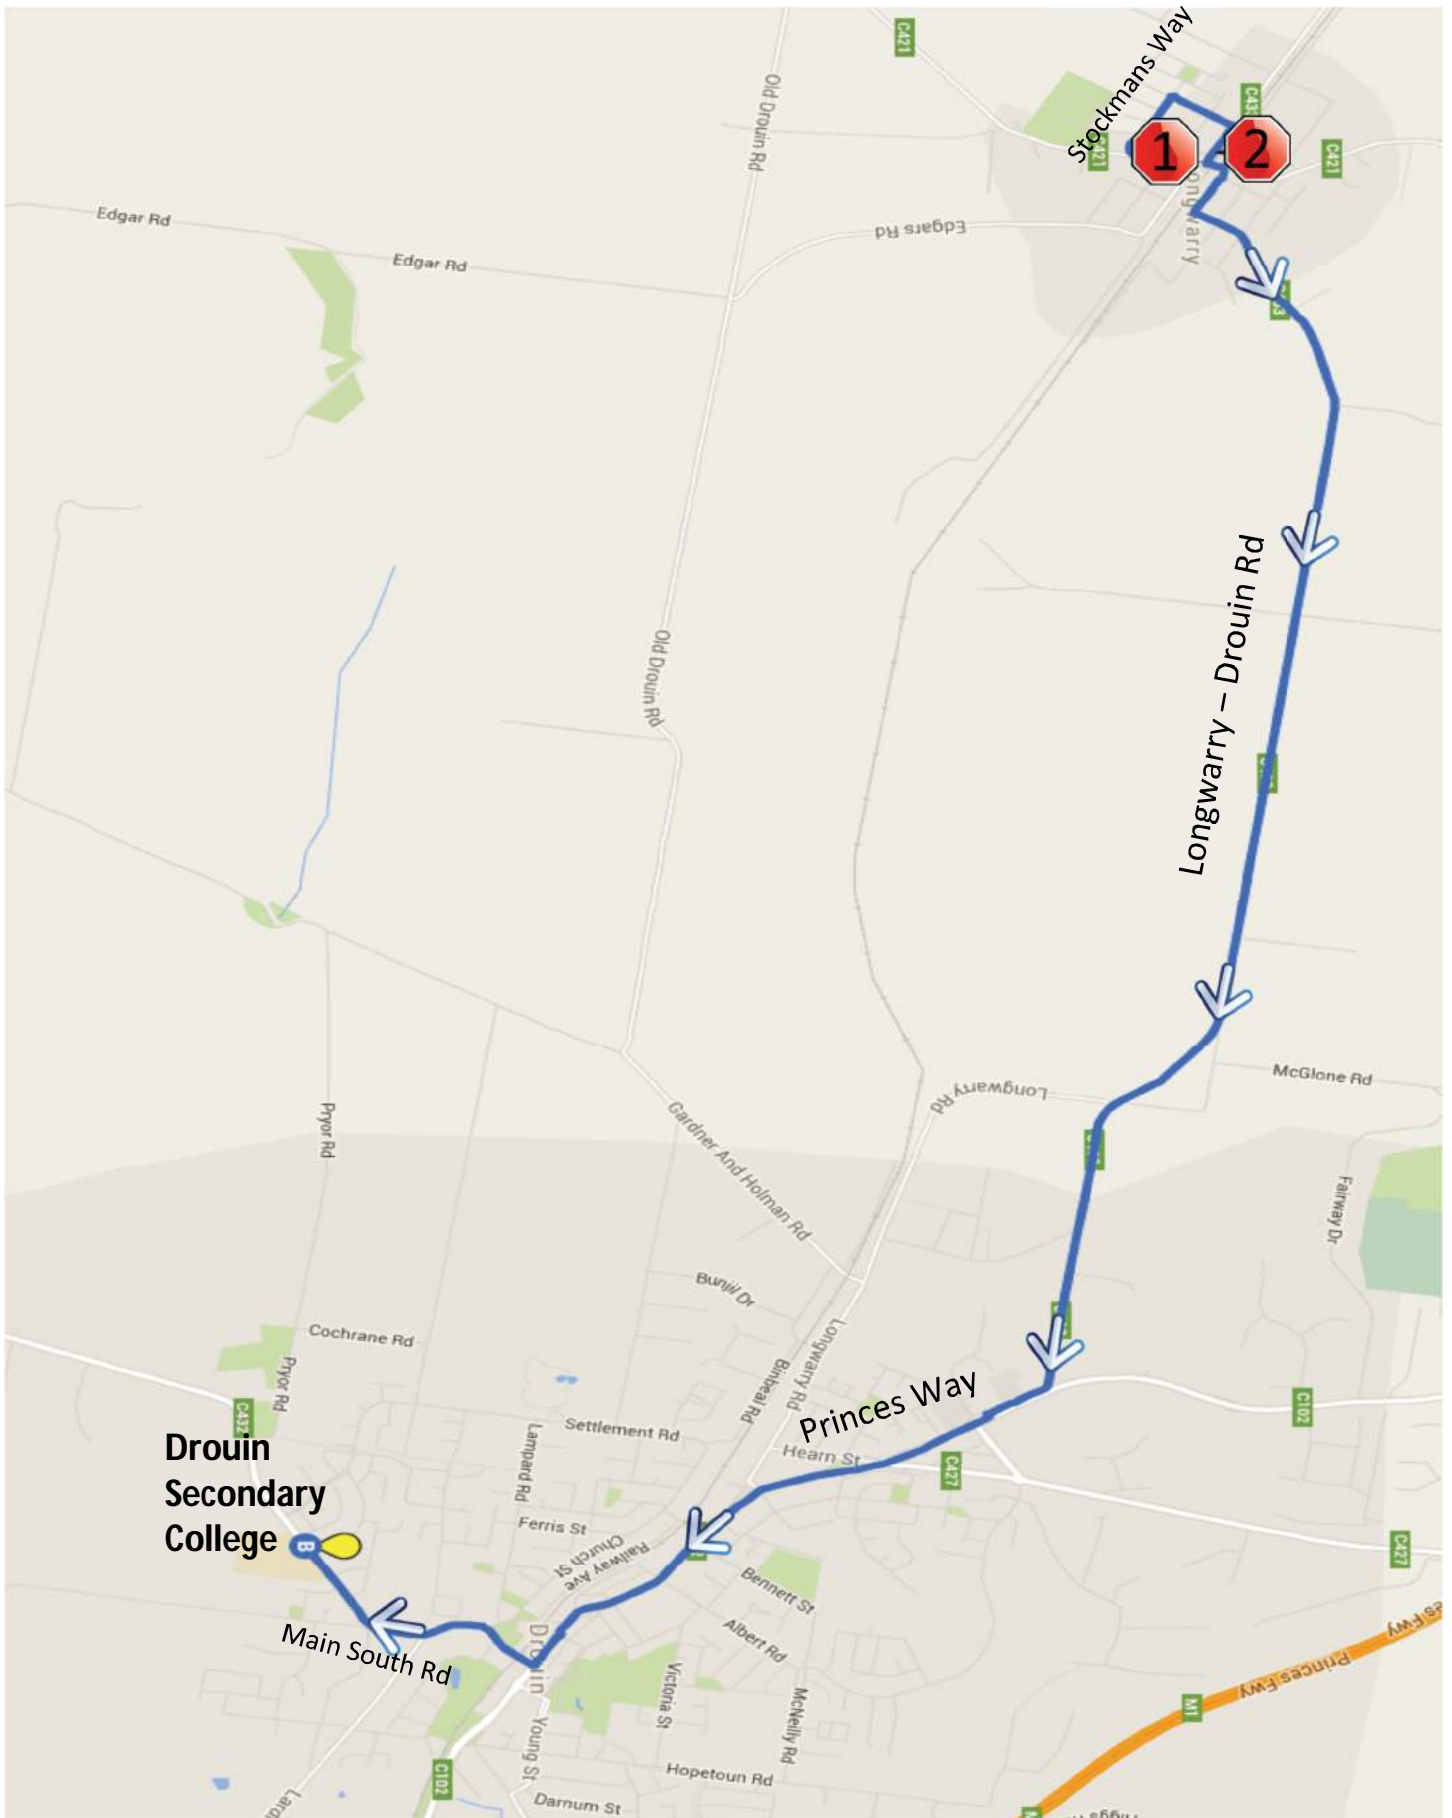

Longwarry – Morning Route

Drouin Secondary College

Longwarry – Morning Route

Drouin Secondary College

Stop	Description	Time
1	Corner of Koo Wee Rup – Longwarry Rd & Stockmans Way	8:12
2	Longwarry Train Station	8:14
	Drouin Secondary College	8:34

Longwarry – Afternoon Route

Drouin Secondary College

Longwarry – Afternoon Route

Drouin Secondary College

Stop	Description	Time
	Drouin Secondary College	3:53
1	Corner of Koo Wee Rup – Longwarry Rd & Stockmans Way	4:12
2	Longwarry Train Station	4:15