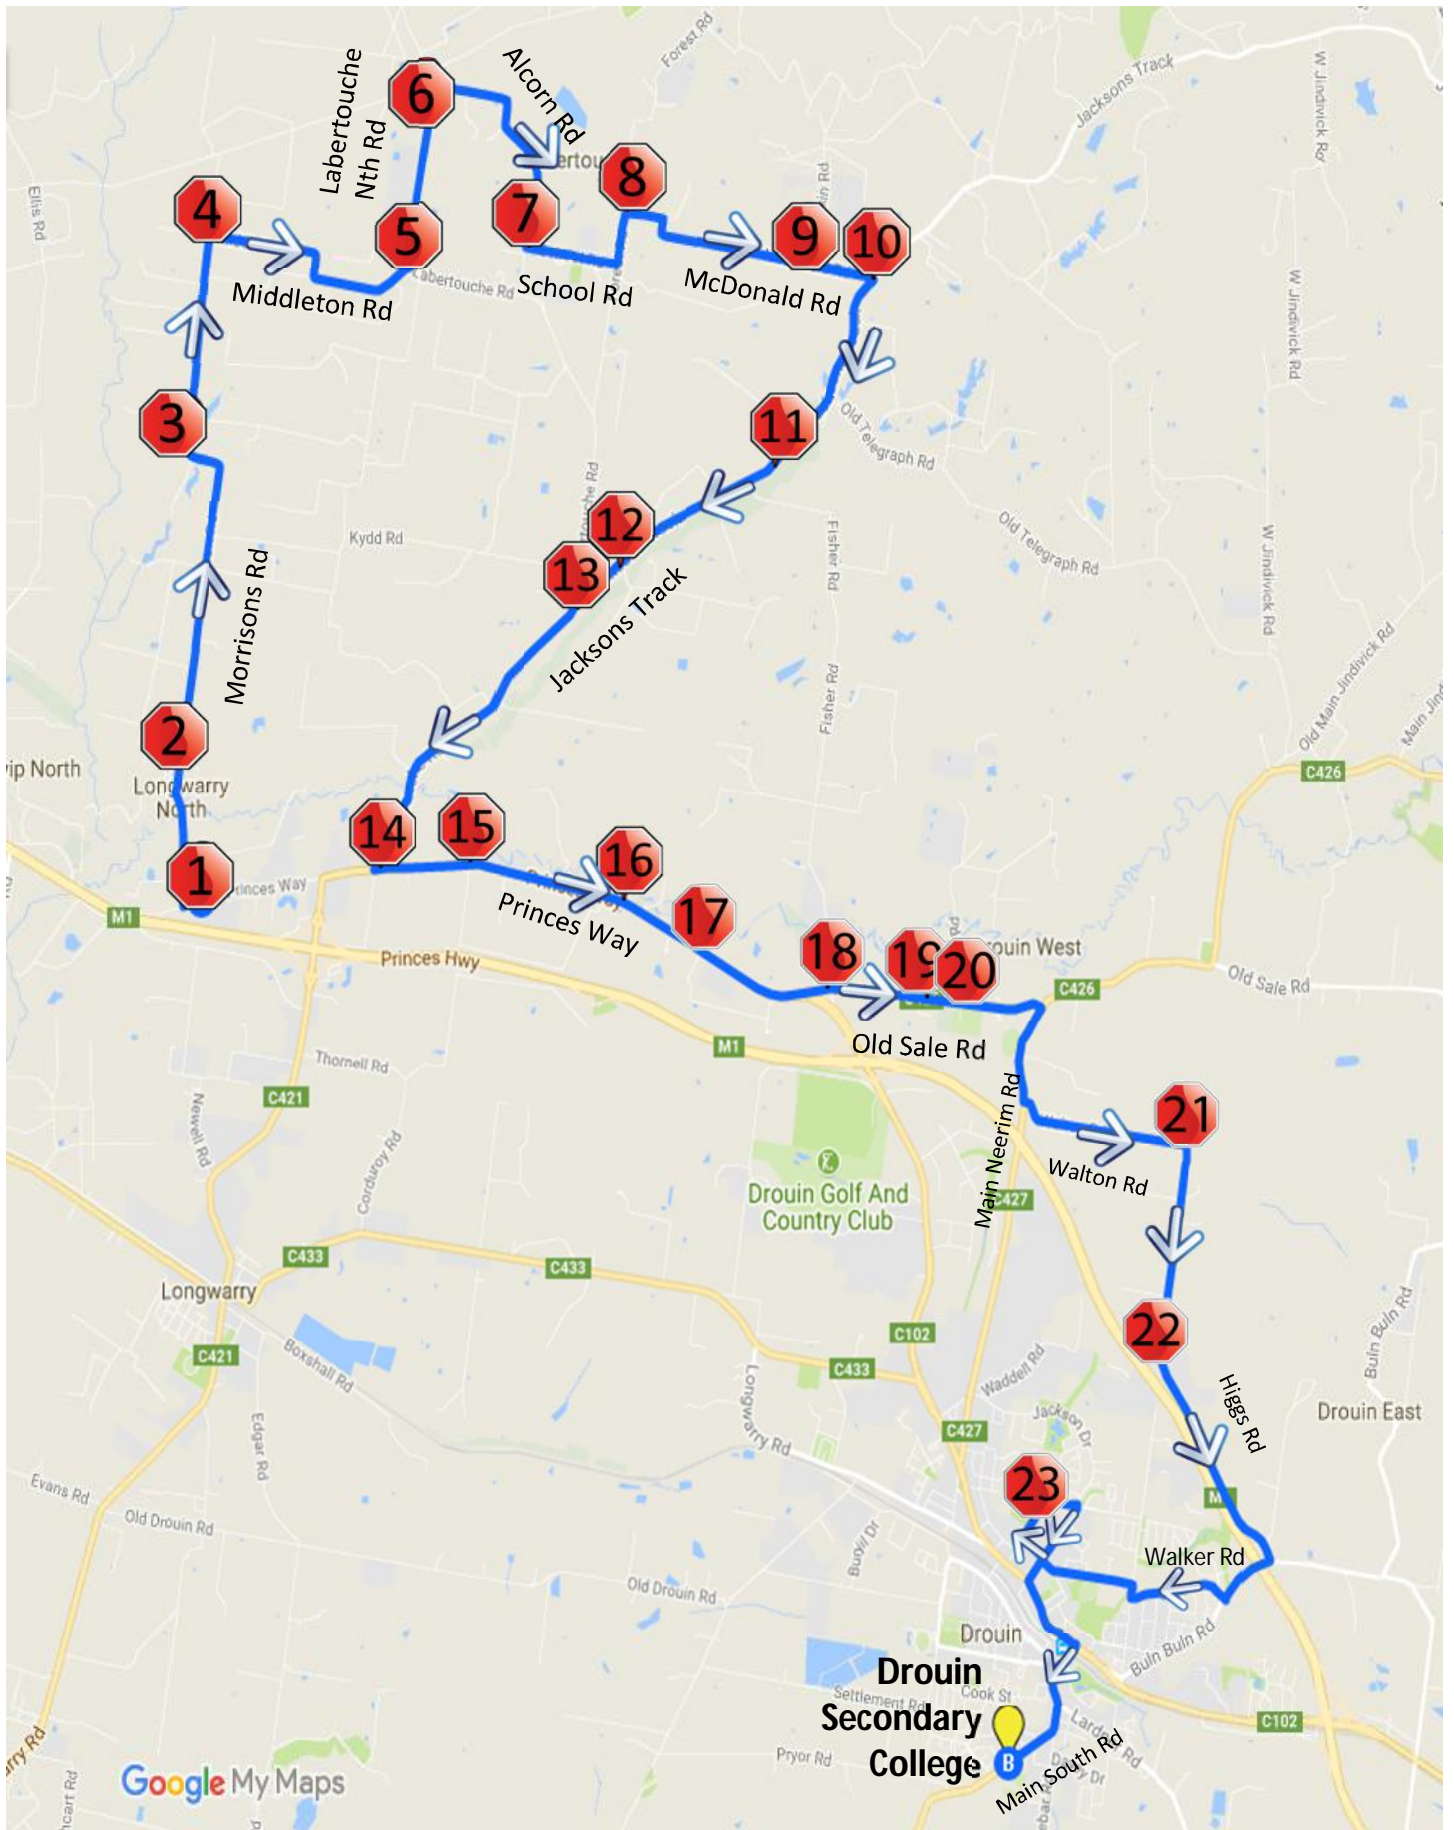

Labertouche – Morning Route

Drouin Secondary College

Labertouche – Morning Route

Drouin Secondary College

Stop	Description	Time
1	51 Princes Way - Utopia Pet Lodges	7:35
2	Settlers Rest Caravan Park - 111 Morrisons Rd	7:38
3	125 Morrisons Rd	7:40
4	180 Morrisons Rd	7:41
5	Corner of Middleton Rd & Labertouche North Rd	7:42
6	Corner of Labertouche North Rd & Alcorn Rd	7:48
7	Corner of Alcorn Rd & School Rd	7:51
8	Corner of Forest Rd & McDonald Rd	7:53
9	Corner of McDonald Rd & Tonkin Rd	7:55
10	Corner of McDonald Rd & Jackson's Track	7:56
11	290 Jacksons Track	7:59
12	Corner of Jacksons Tk & Drayton Rd	8:02
13	Corner of Jacksons Tk & Labertouche Rd	8:03
14	Corner Princes Way & Labertouche Rd	8:04
15	Corner Wiltshire Rd & Princes Way	8:05
16	450 Princes Way	8:06
17	Picnic Point (545 Princes Way)	8:07
18	Robin Hood Hotel – Corner of Old Sale Rd & Fisher Rd	8:08
19	101 Old Sale Road	8:09
20	Corner of Stock Road & Old Sale Road	8:10
21	Corner of Walton Rd & Higgs Rd	8:13
22	Corner of Higgs Rd & Boote Rd	8:16
23	Bennett Street Interchange	8:24
	Drouin Secondary College	8:30