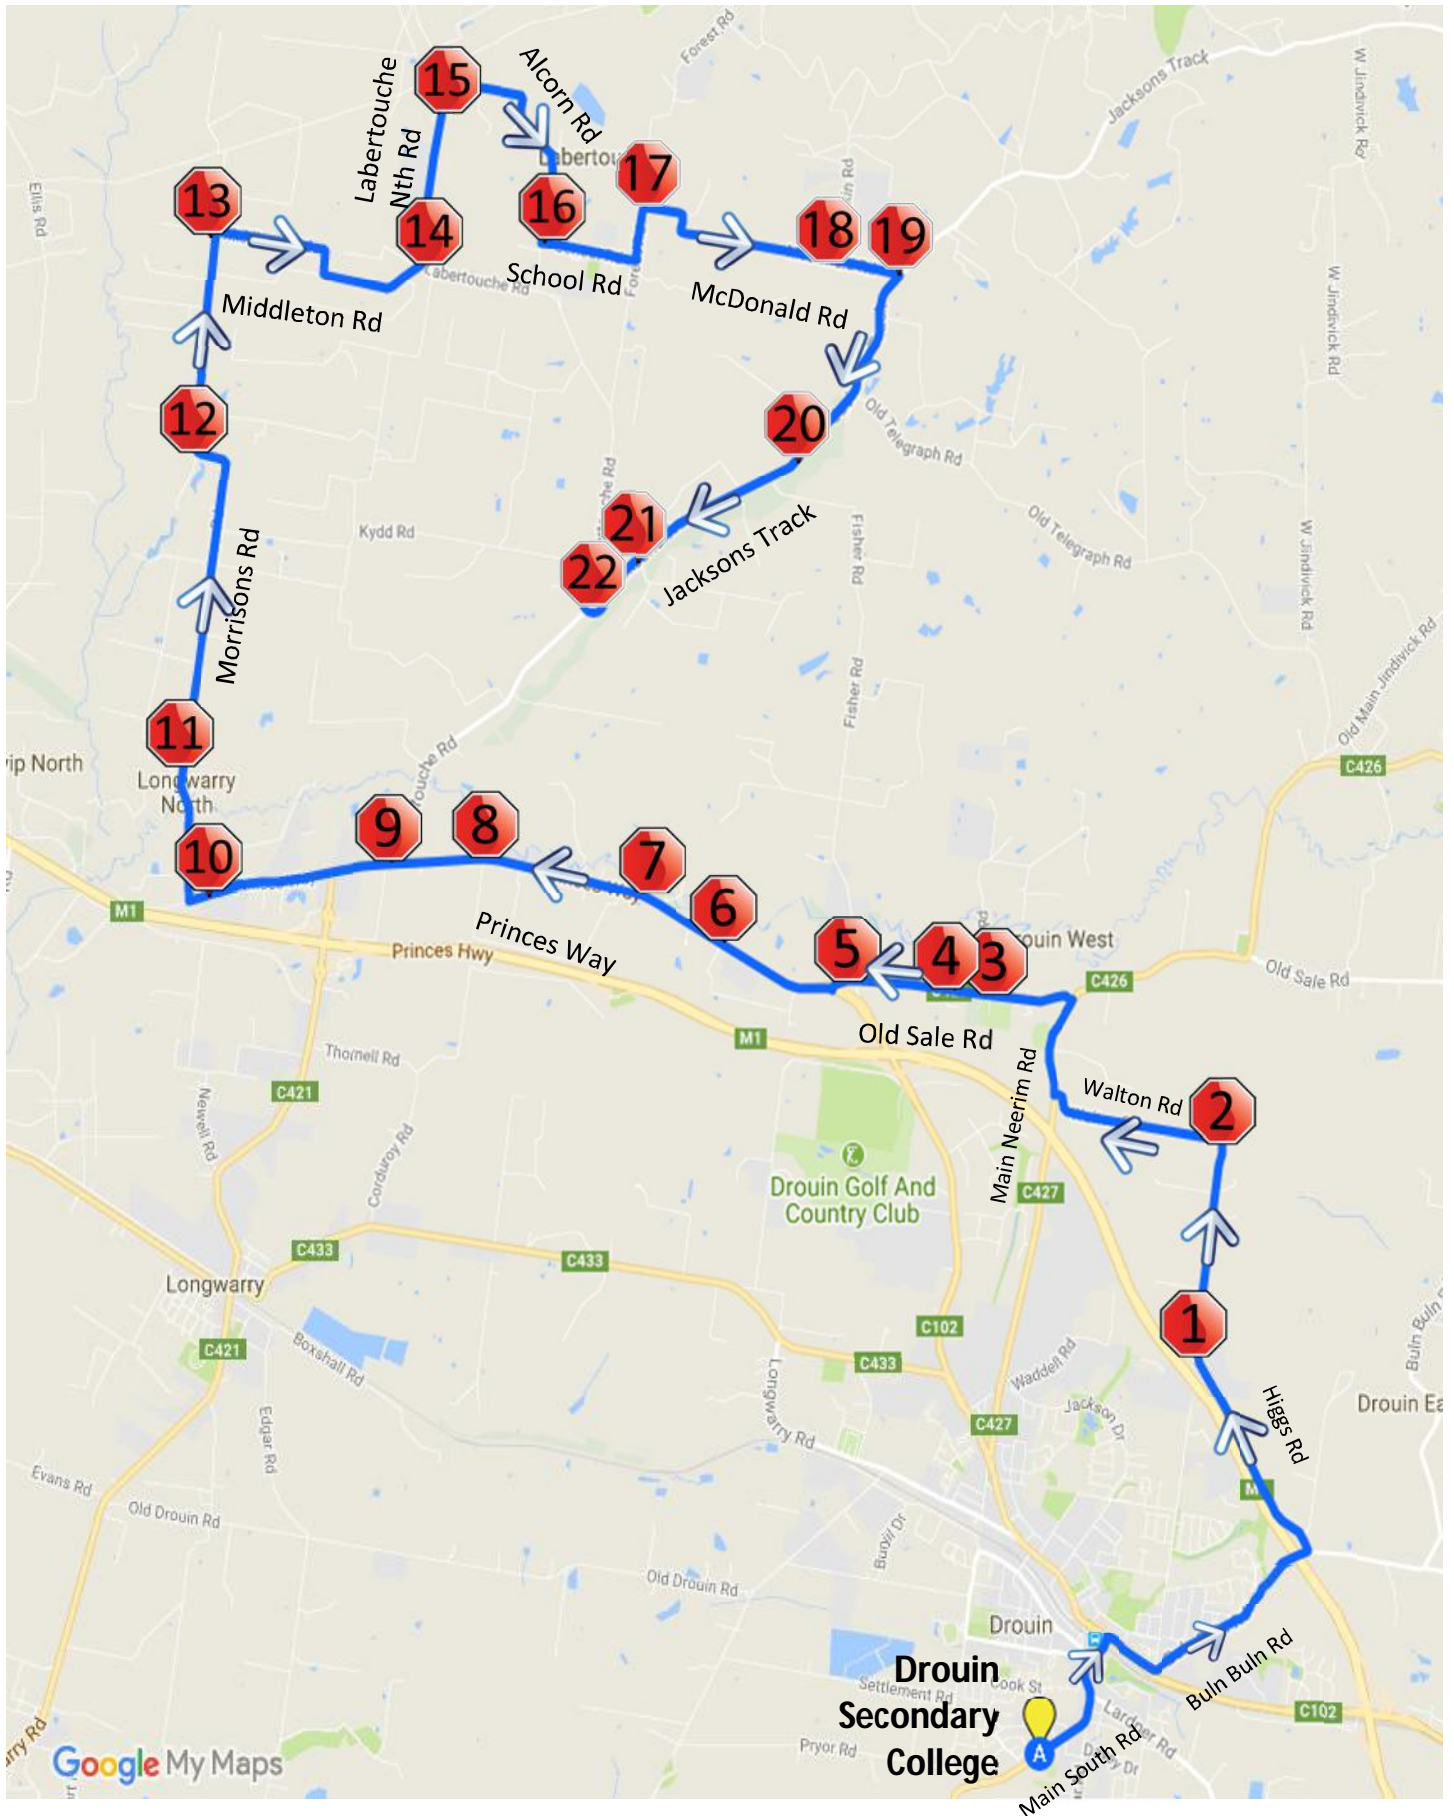

Labertouche – Afternoon Route

Drouin Secondary College

Labertouche – Afternoon Route

Drouin Secondary College

Stop	Description	Time
	Drouin Secondary College	3:55
1	Corner of Higgs Rd & Boote Rd	4:07
2	Corner of Walton Rd & Higgs Rd	4:09
3	Corner of Stock Road & Old Sale Road	4:10
4	101 Old Sale Road	4:11
5	Robin Hood Hotel – Corner of Old Sale Rd & Fisher Rd	4:12
6	Picnic Point (545 Princes Way	4:13
7	450 Princes Way	4:14
8	Corner Wiltshire Rd & Princes Way	4:15
9	Corner Mount Rd & Princes Way	4:16
10	51 Princes Way - Utopia Pet Lodges	4:17
11	Settlers Rest Caravan Park - 111 Morrison Rd	4:20
12	125 Morrisons Rd	4:22
13	180 Morrisons Rd	4:23
14	Corner of Middleton Rd & Labertouche North Rd	4:24
15	Corner of Labertouche North Rd & Alcorn Rd	4:30
16	Corner of Alcorn Rd & School Rd	4:33
17	Corner of Forest Rd & McDonald Rd	4:35
18	Corner of McDonald Rd & Tonkin Rd	4:37
19	Corner of McDonald Rd & Jackson's Track	4:38
20	290 Jacksons Track	4:41
21	Corner of Jacksons Tk & Drayton Rd	4:44
22	Corner of Jacksons Tk & Labertouche Rd	4:45