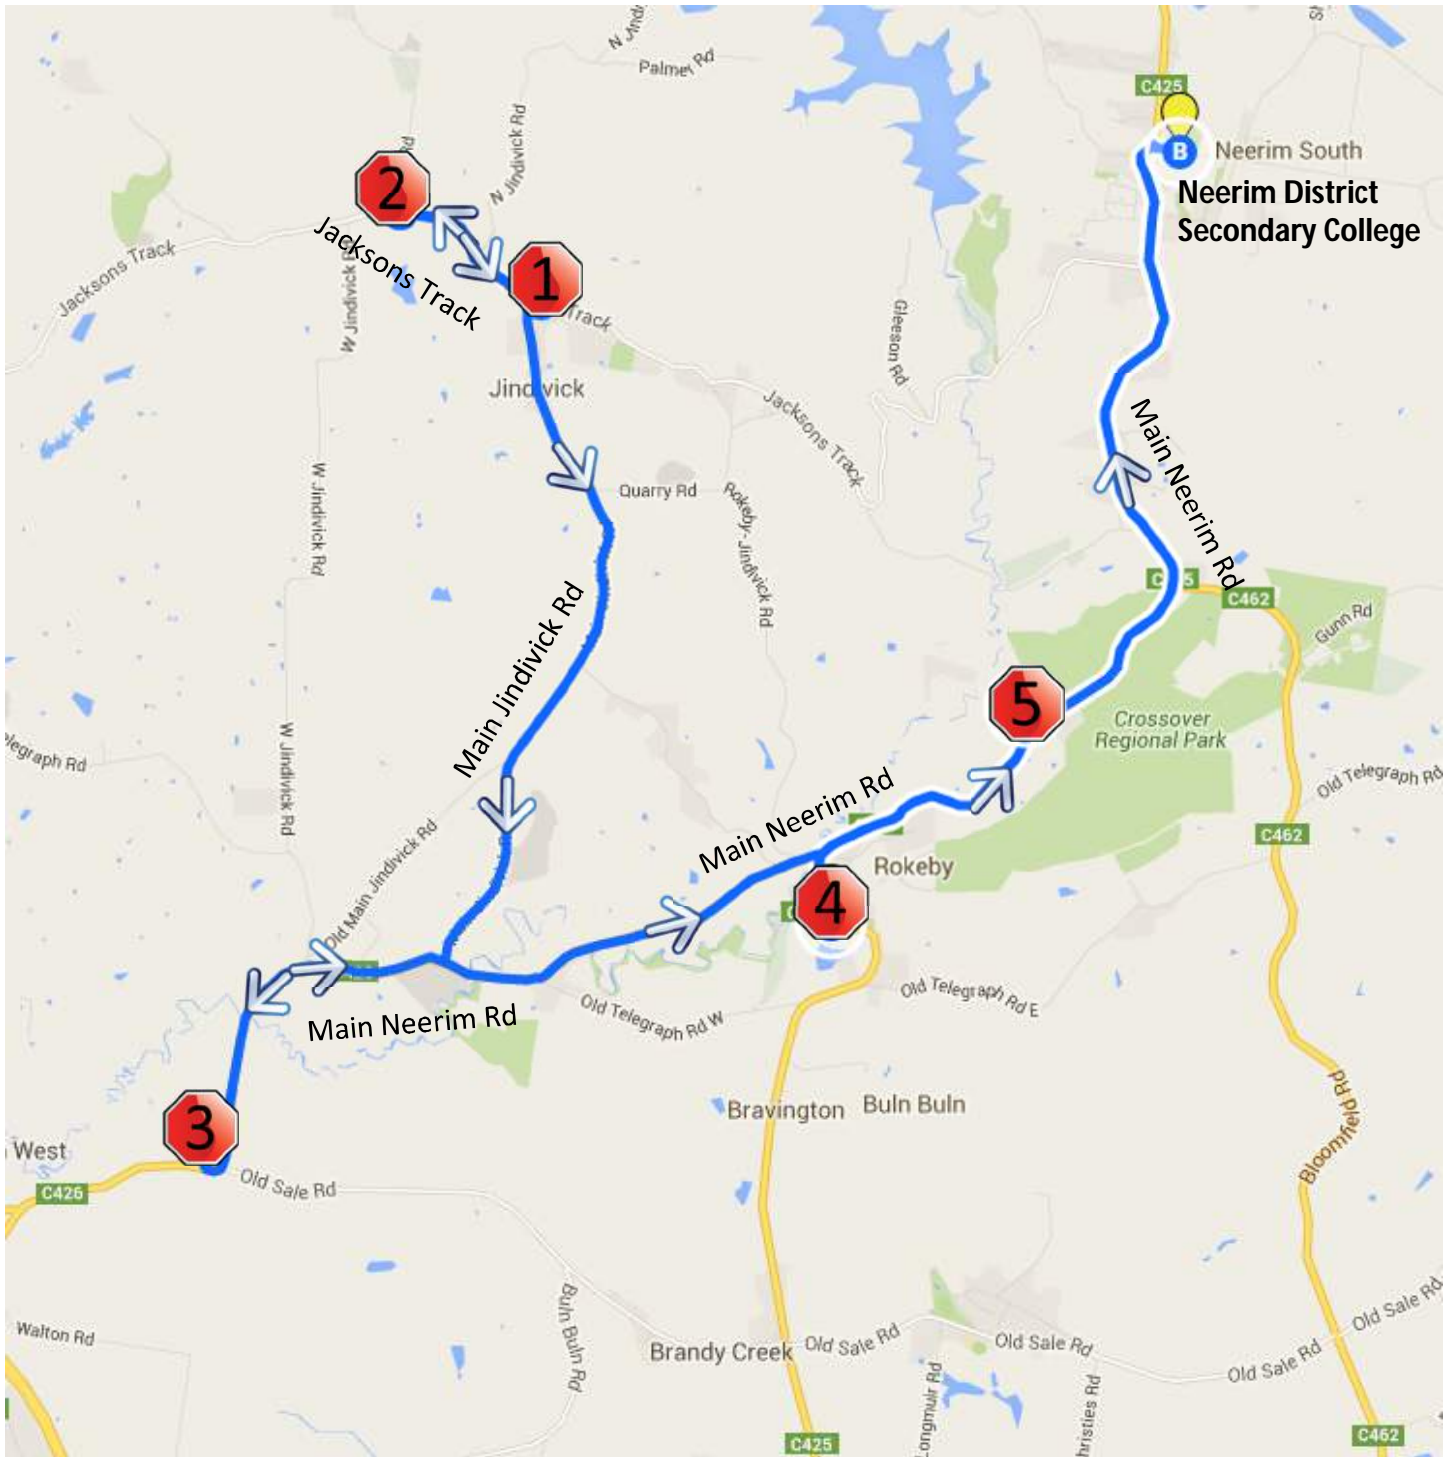

# Jindivick – Morning Route

Neerim District Secondary College

# Jindivick – Morning Route

Neerim District Secondary College

Stop	Description	Time
1	Jindivick Primary School - Jacksons Track	8:12
2	Corner of Jacksons Track & Stoll Rd	8:14
3	Drouin West Primary School	8:25
4	Rokeby Town Hall - Brandy Creek Rd	8:33
5	1325 Main Neerim Rd	8:36
	Neerim District Secondary School	8:50

# Jindivick – Afternoon Route

Neerim District Secondary College

# Jindivick – Afternoon Route

Neerim District Secondary College

Stop	Description	Time
	Neerim District Secondary School	3:25
1	Jindivick Primary School - Jacksons Track	3:40
2	Corner of Jacksons Track & Stoll Rd	3:42
3	Drouin West Primary School	3:53
4	Rokeby Town Hall - Brandy Creek Rd	4:01
5	1325 Main Neerim Rd	4:04