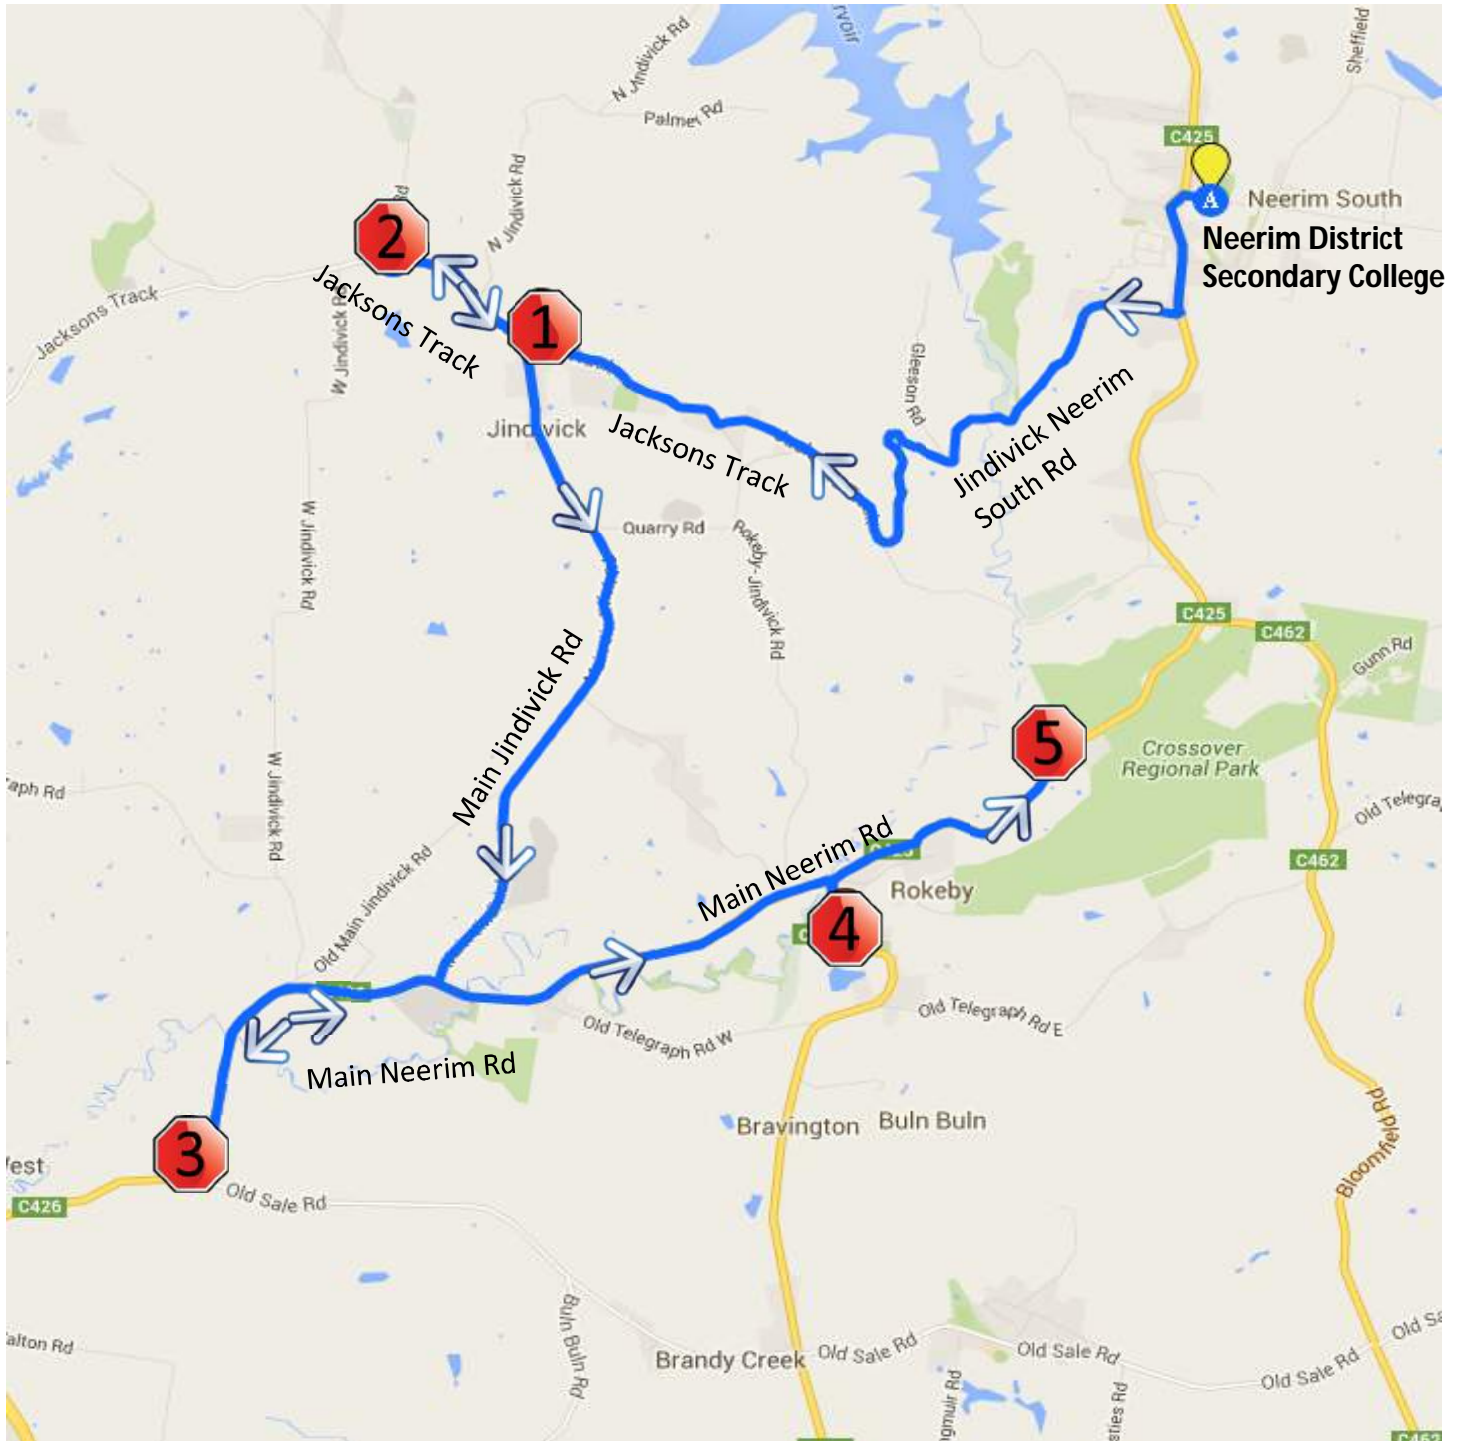

# Jindivick – Morning Route

Neerim District Secondary College

# Jindivick – Morning Route

Neerim District Secondary College

Stop	Description	Time
1	Jindivick Primary School - Jacksons Track	8:12
2	Corner of Jacksons Track & Stoll Rd	8:14
3	Drouin West Primary School	8:25
4	Rokeby Town Hall - Brandy Creek Rd	8:33
5	1325 Main Neerim Rd	8:36
	Neerim District Secondary School	8:50

# Jindivick – Afternoon Route

Neerim District Secondary College

# Jindivick – Afternoon Route

Neerim District Secondary College

Stop	Description	Time
	Neerim District Secondary School	3:25
1	Jindivick Primary School - Jacksons Track	3:40
2	Corner of Jacksons Track & Stoll Rd	3:42
3	Drouin West Primary School	3:53
4	Rokeby Town Hall - Brandy Creek Rd	4:01
5	1325 Main Neerim Rd	4:04