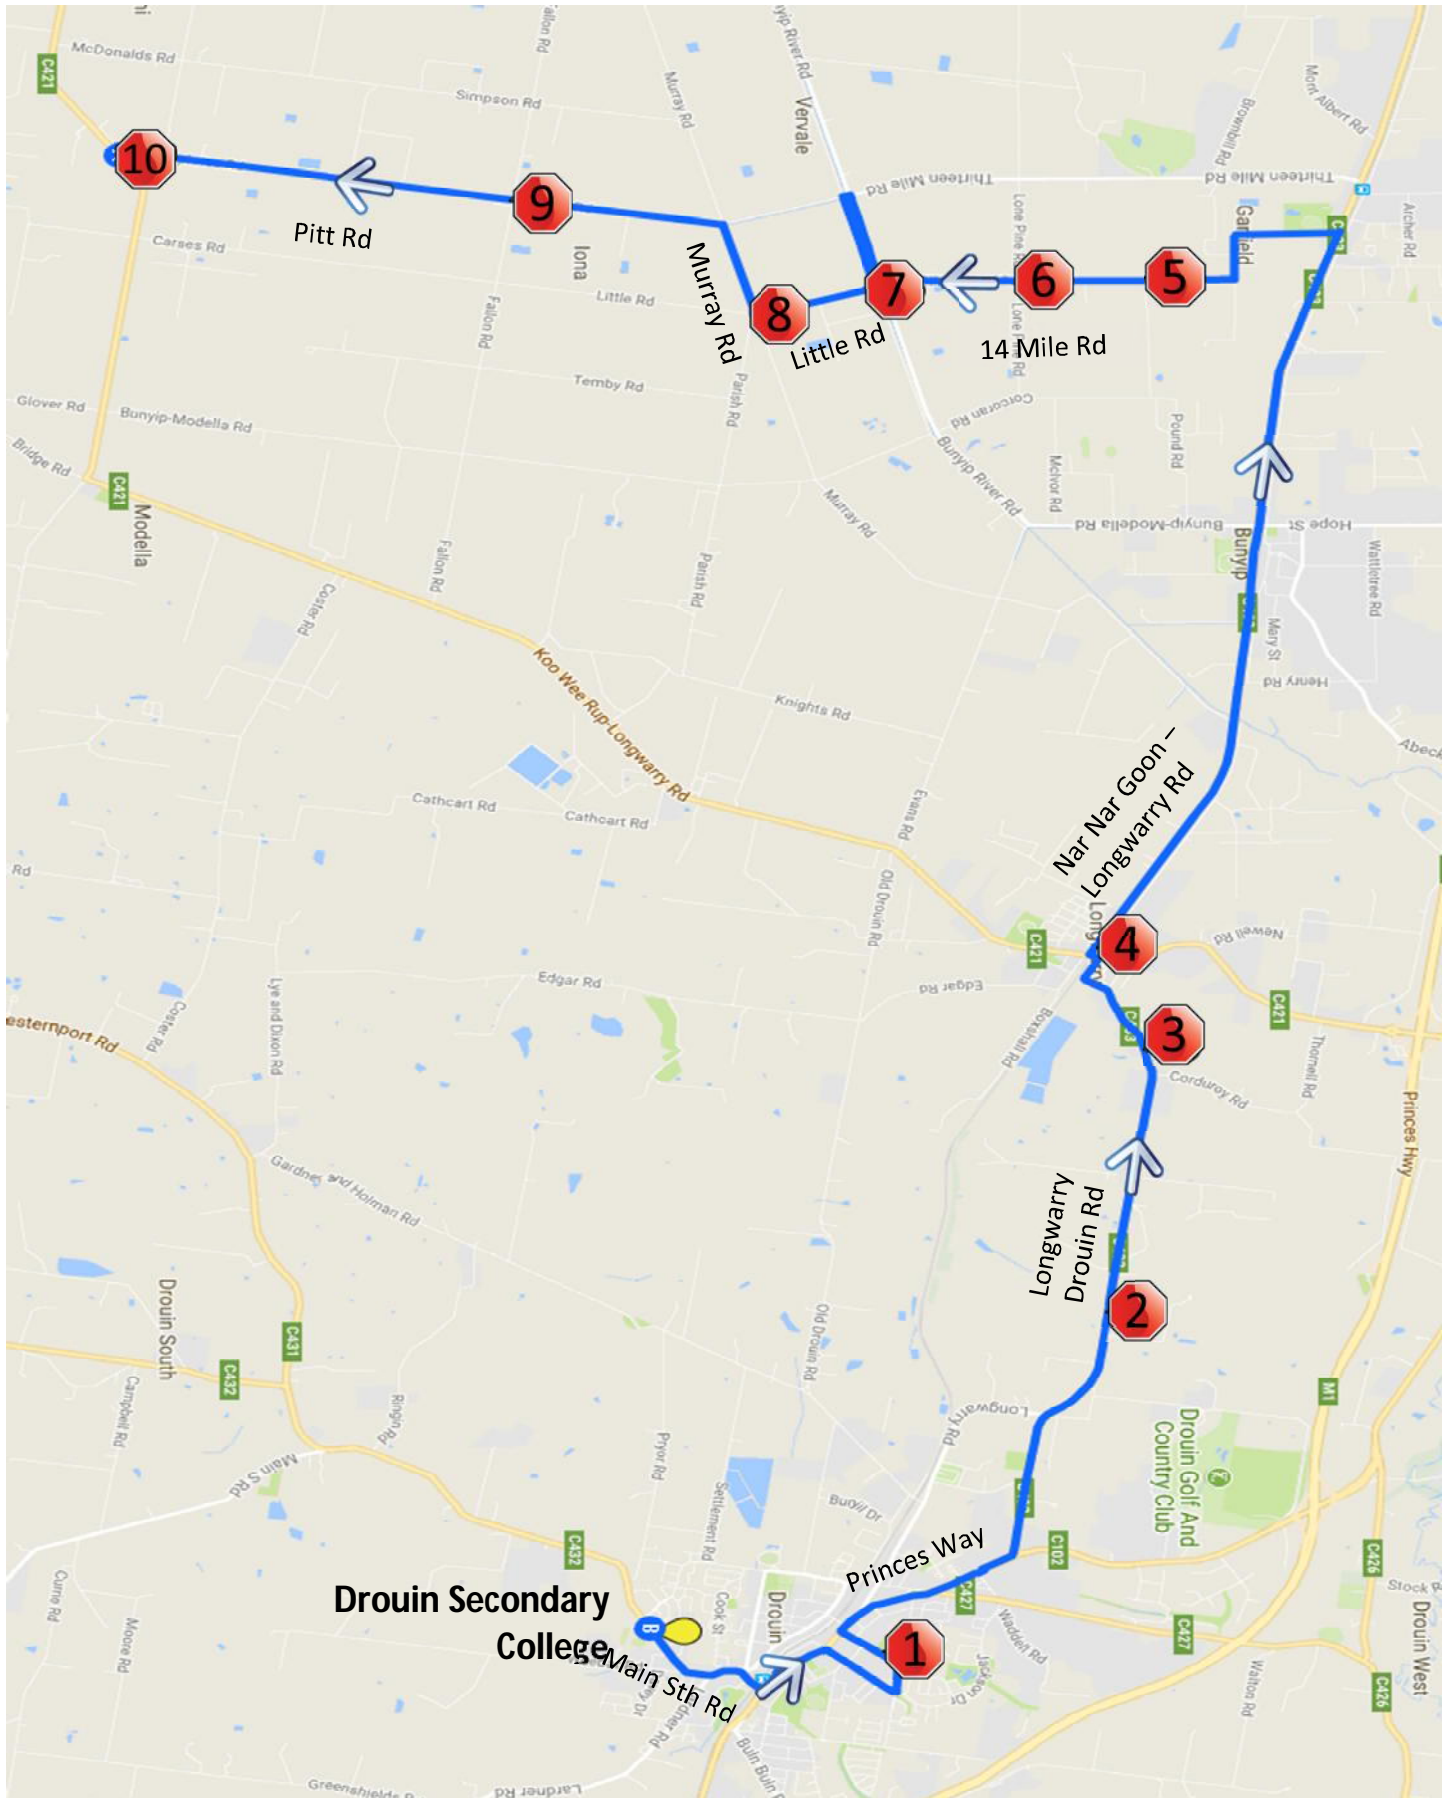

Iona – Morning Route

Drouin Secondary College

Iona – Morning Route

Drouin Secondary College

Stop	Description	Time
1	Corner of Humphries Rd & Koo Wee Rup -Longwarry Rd	7:46
2	Corner of Pitt Rd & Fallon Rd	7:49
3	Corner of Little Rd & Parish Rd	7:52
4	Corner of Little Rd & Main Drain Rd	7:53
5	Corner Fourteen Mile Rd & Lone Pine Road	7:58
6	Corner Fourteen Mile Rd & Pound Road	8:00
7	Longwarry Station	8:11
8	Airport Road	8:12
9	Longwarry Hill	8:14
10	Bennett Street	8:20
	Drouin Primary School	8:25
	Drouin Secondary College	8:28

Iona – Afternoon Route

Drouin Secondary College

Iona – Afternoon Route

Drouin Secondary College

Stop	Description	Time
	Drouin Secondary College	3:45
1	Bennett Street	3:50
2	Longwarry Hill	3:55
3	Airport Road	3:57
4	Longwarry Station	4:00
5	Corner Fourteen Mile Rd & Pound Road	4:11
6	Corner Fourteen Mile Rd & Lone Pine Road	4:13
7	Corner of Little Rd & Main Drain Rd	4:18
8	Corner of Little Rd & Parish Rd	4:19
9	Corner of Pitt Rd & Fallon Rd	4:22
10	Corner of Humphries Rd & Koo Wee Rup -Longwarry Rd	4:25