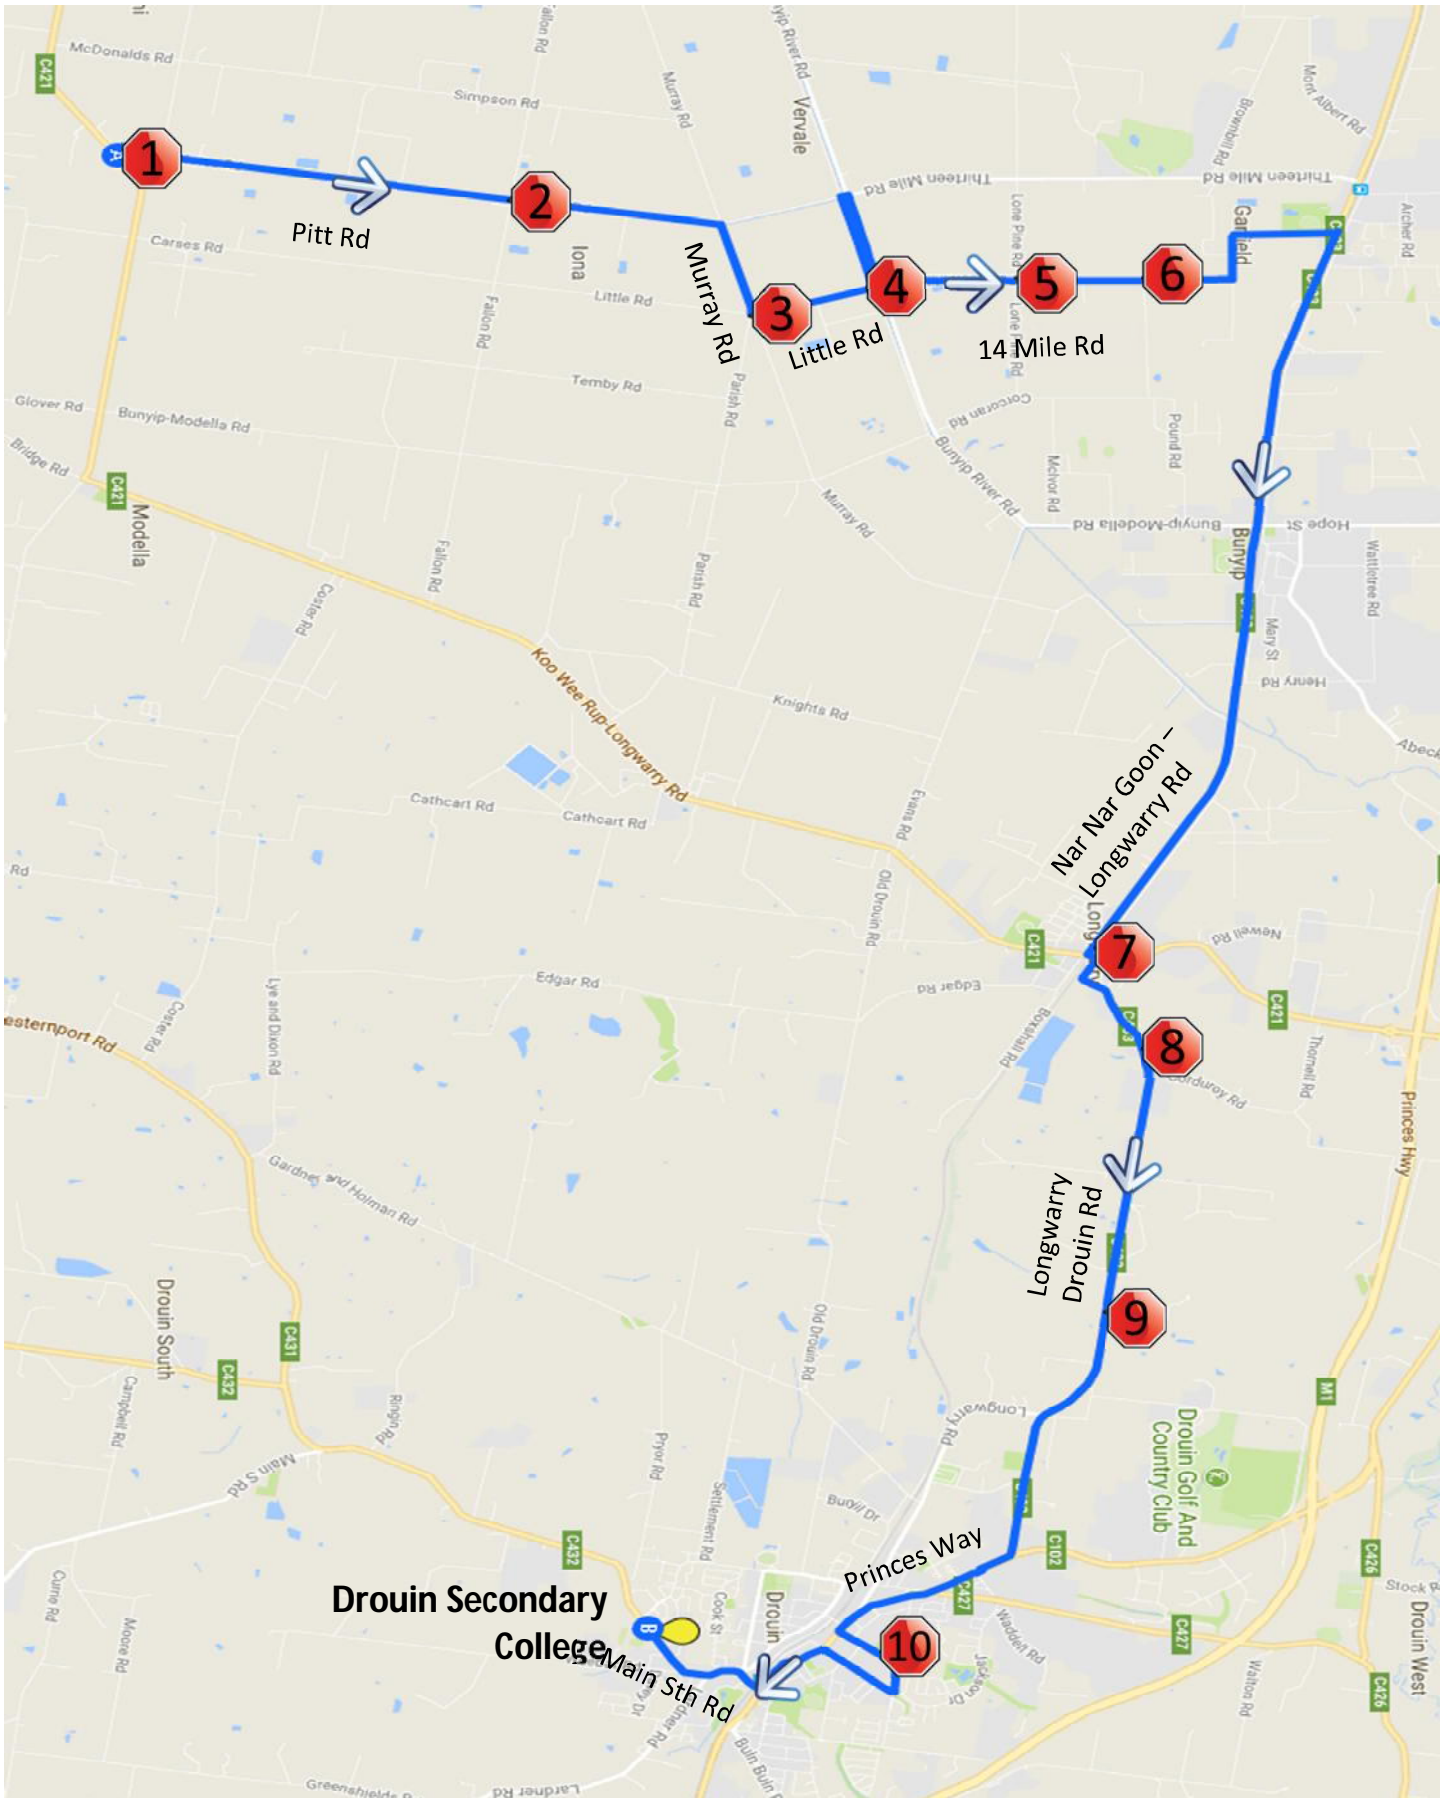

Iona – Morning Route

Drouin Secondary College

Iona – Morning Route

Drouin Secondary College

Stop	Description	Time
1	Corner of Humphries Rd & Koo Wee Rup -Longwarry Rd	7:46
2	Corner of Pitt Rd & Fallon Rd	7:49
3	Corner of Little Rd & Parish Rd	7:52
4	Corner of Little Rd & Main Drain Rd	7:53
5	Corner Fourteen Mile Rd & Lone Pine Road	7:58
6	Corner Fourteen Mile Rd & Pound Road	8:00
7	Longwarry Station	8:11
8	Airport Road	8:12
9	Longwarry Hill	8:14
10	Bennett Street	8:20
	Drouin Primary School	8:25
	Drouin Secondary College	8:28

Iona – Afternoon Route

Drouin Secondary College

Iona – Afternoon Route

Drouin Secondary College

Stop	Description	Time
	Drouin Secondary College	3:45
1	Bennett Street	3:50
2	Longwarry Hill	3:55
3	Airport Road	3:57
4	Longwarry Station	4:00
5	Corner Fourteen Mile Rd & Pound Road	4:11
6	Corner Fourteen Mile Rd & Lone Pine Road	4:13
7	Corner of Little Rd & Main Drain Rd	4:18
8	Corner of Little Rd & Parish Rd	4:19
9	Corner of Pitt Rd & Fallon Rd	4:22
10	Corner of Humphries Rd & Koo Wee Rup -Longwarry Rd	4:25