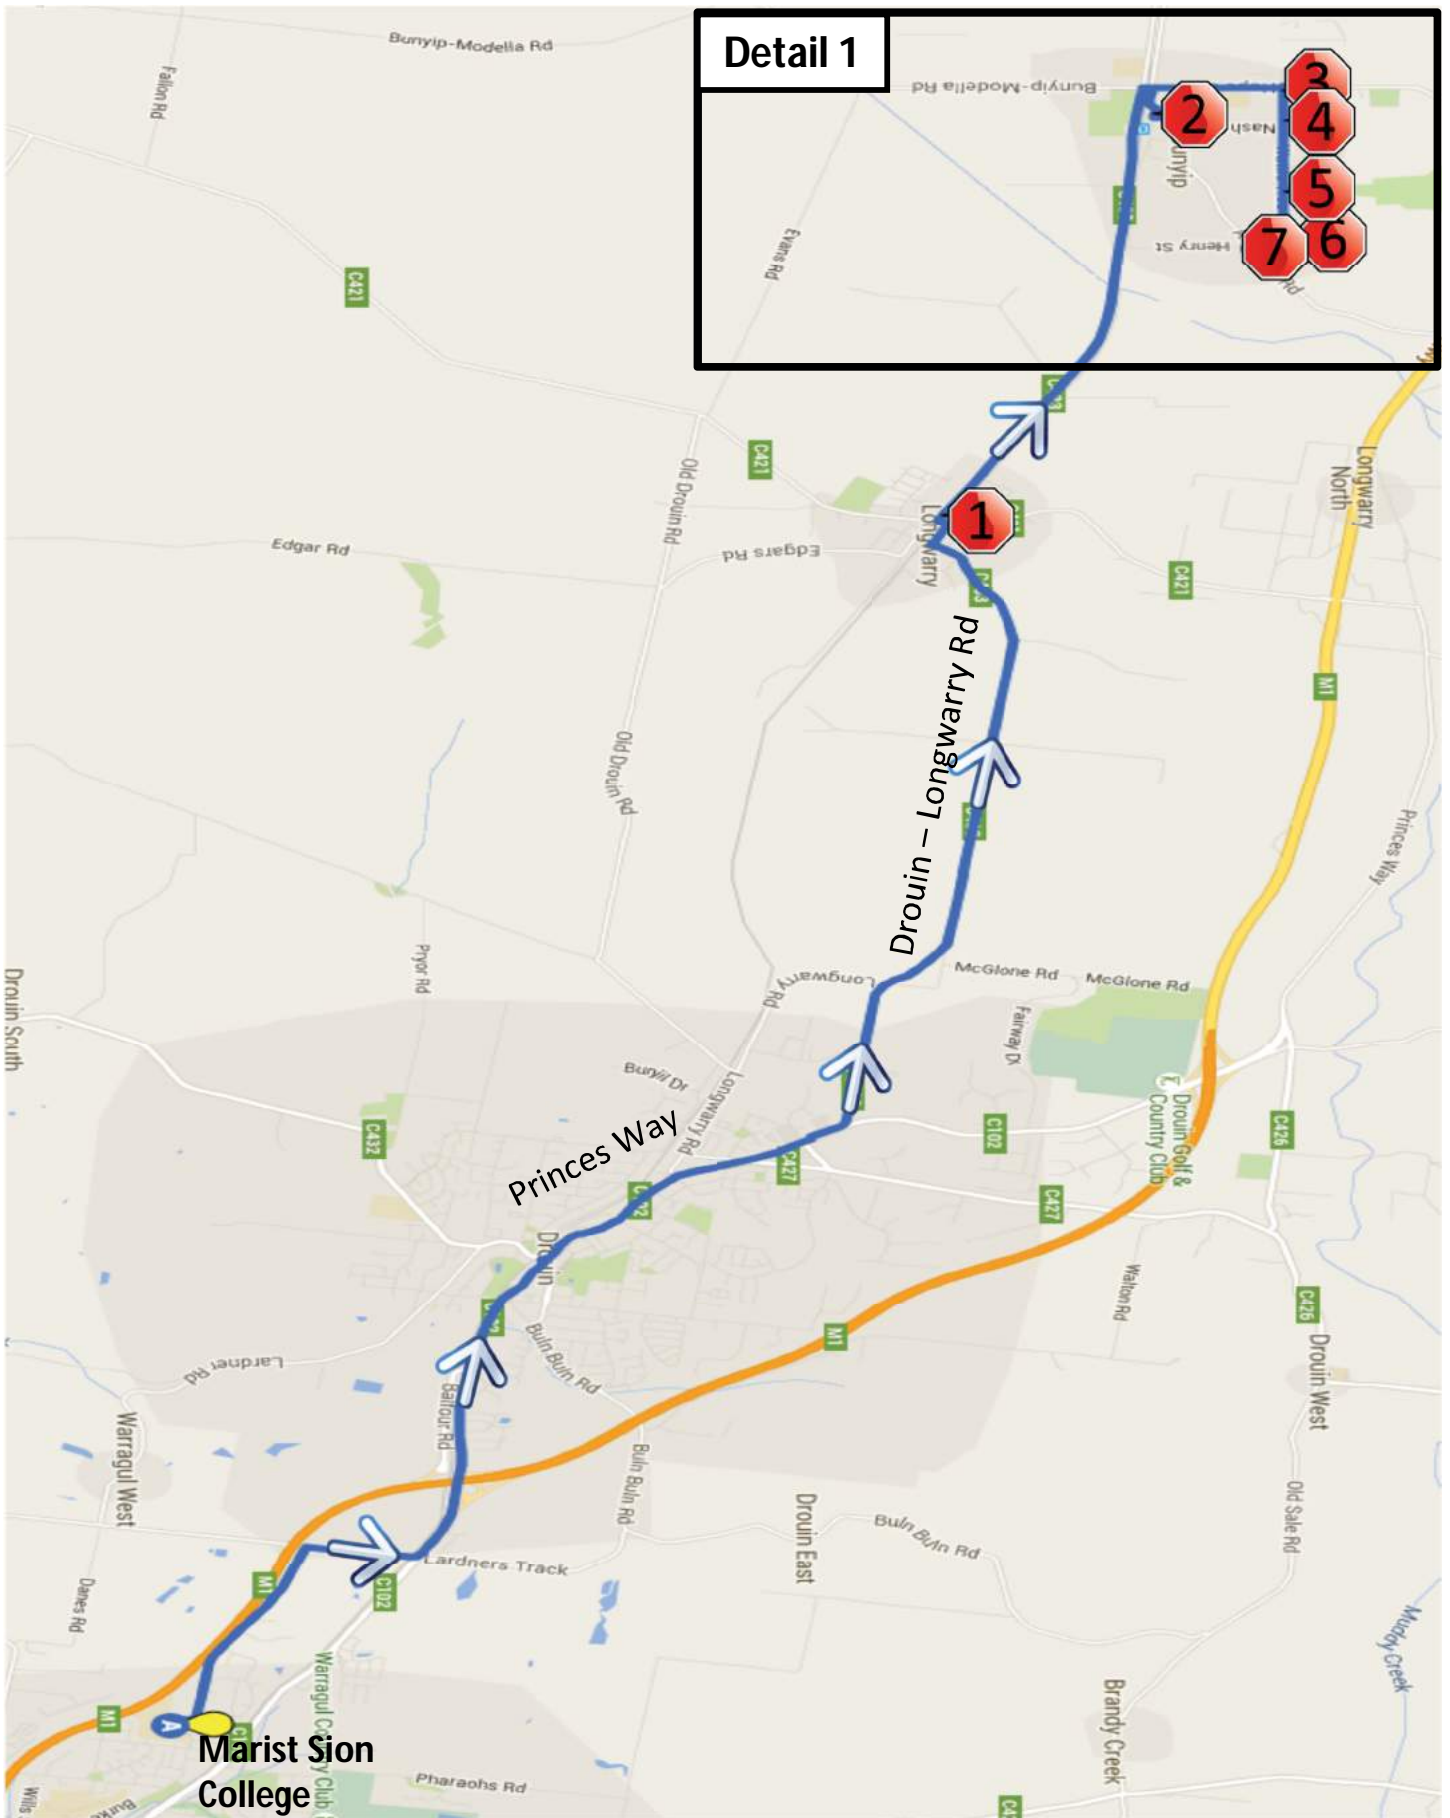

Bunyip – Morning Route

Drouin Secondary College

Bunyip – Morning Route

Drouin Secondary College

Detail 1

| Stop | Description | Time |
|------|--|------|
| 1 | Corner of Wattle Tree Rd & Hope Rd | 7:55 |
| 2 | Corner of Wattle Tree Rd & Nash Rd | 7:56 |
| 3 | Corner of Wattle Tree Rd & Greenhill Rd | 7:57 |
| 4 | Corner of Wattle Tree Rd & Doran Rd | 7:59 |
| 5 | Corner of Doran Rd & Abeckett Rd | 8:00 |
| 6 | Bus Stop behind Food Works – Main Rd | 8:05 |
| 7 | Longwarry Train Station | 8:10 |
| | Marist Sion College | 8:30 |
| | Warragul Regional College – Marist Sion Transfer Bus | 8:35 |
| | Marist Sion College | 8:40 |

Bunyip – Afternoon Route

Drouin Secondary College

Bunyip – Afternoon Route

Drouin Secondary College

Detail 1

| Stop | Description | Time |
|------|---|------|
| | Marist Sion College | 3:30 |
| 1 | Longwarry Train Station | 4:00 |
| 2 | Bus Stop behind Food Works – Main Rd | 4:10 |
| 3 | Corner of Wattle Tree Rd & Hope Rd | 4:11 |
| 4 | Corner of Wattle Tree Rd & Nash Rd | 4:12 |
| 5 | Corner of Wattle Tree Rd & Greenhill Rd | 4:13 |
| 6 | Corner of Wattle Tree Rd & Doran Rd | 4:14 |
| 7 | Corner of Doran Rd & Abeckett Rd | 4:15 |