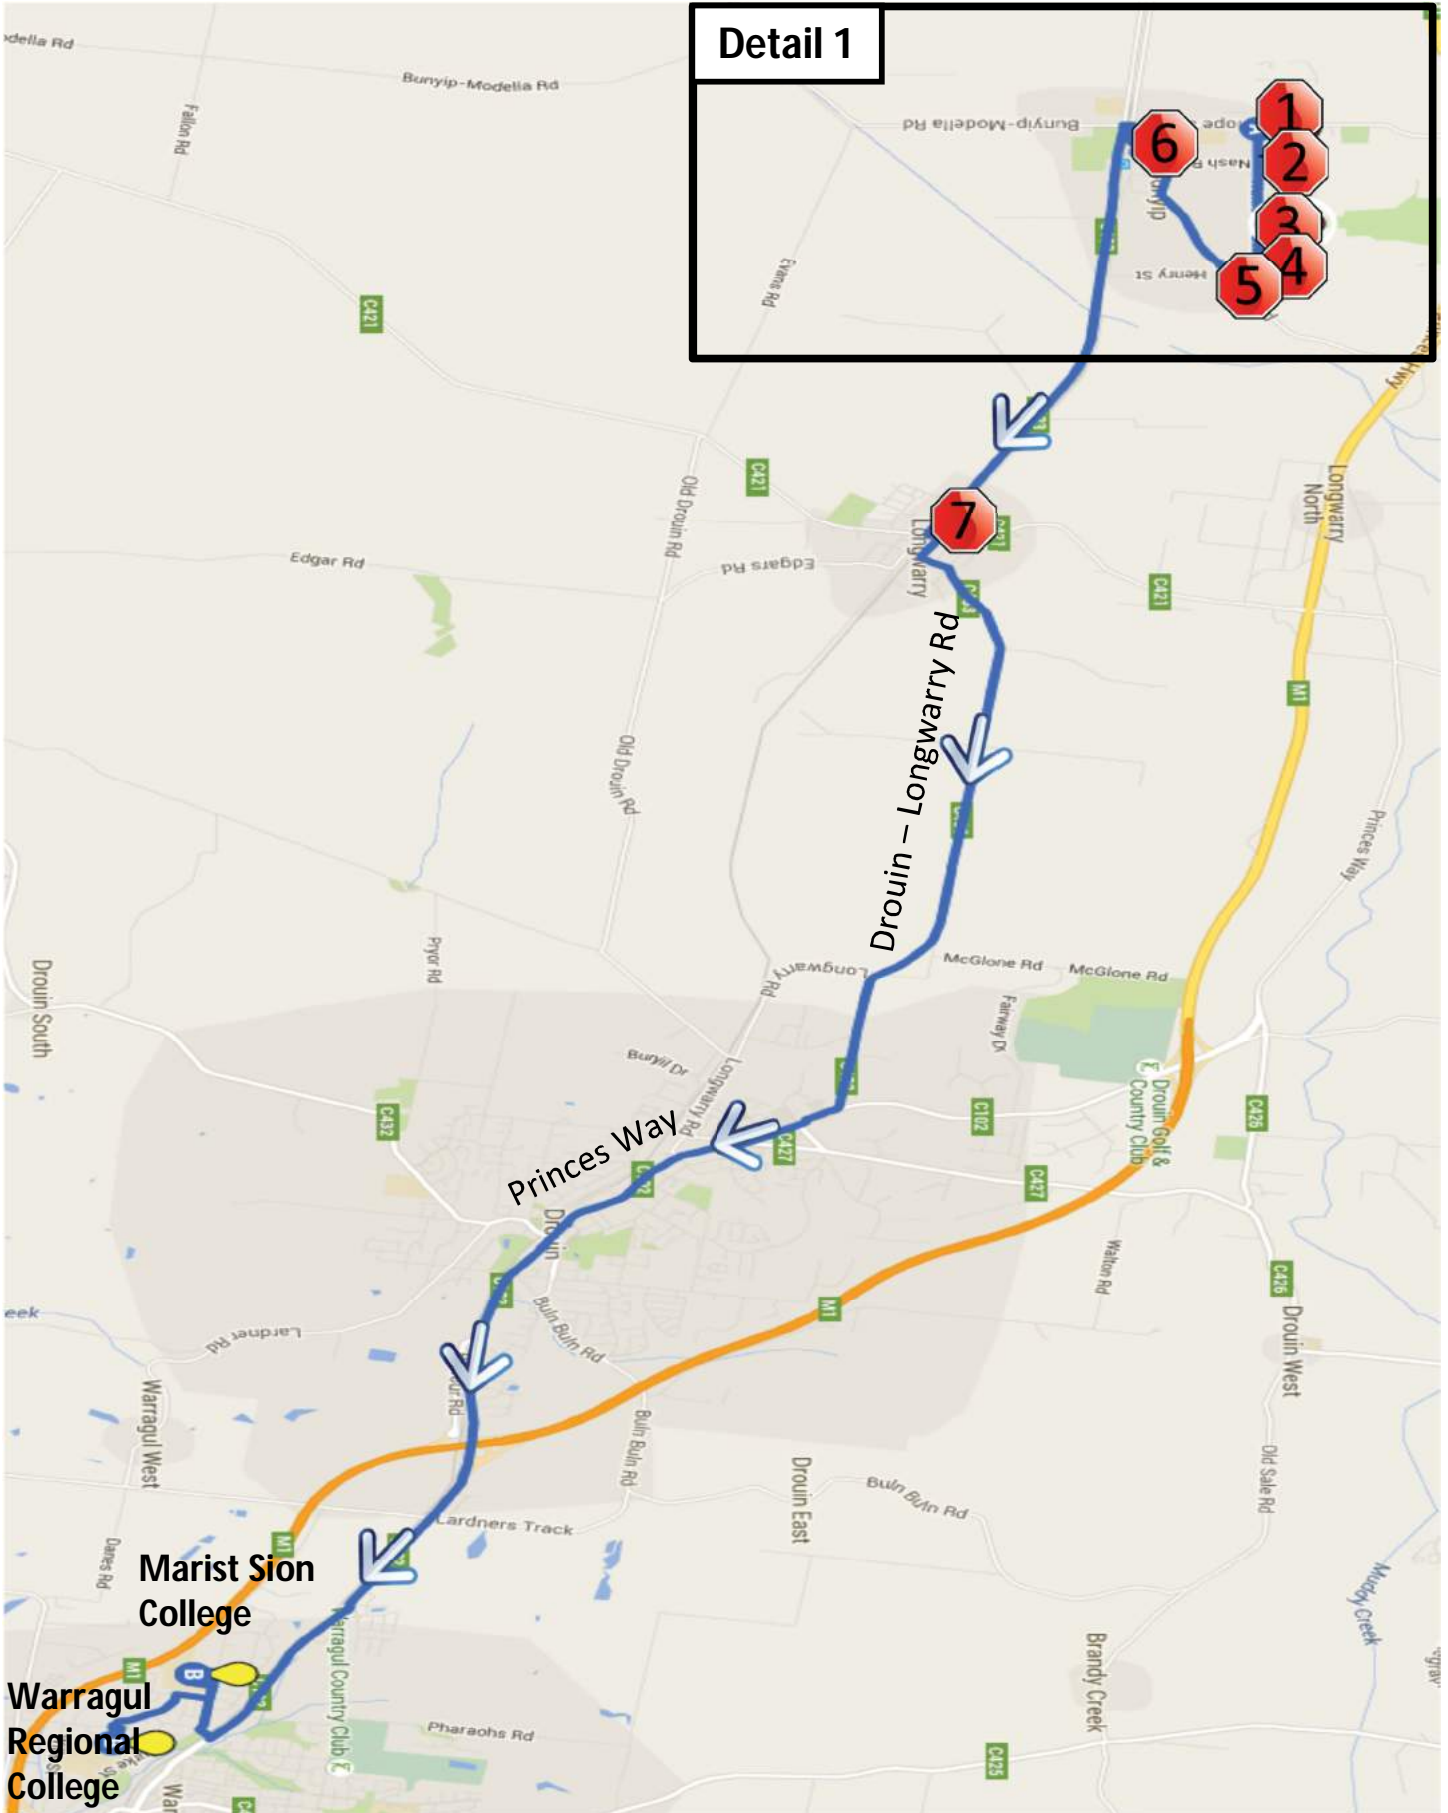

Bunyip – Morning Route

Drouin Secondary College

Bunyip – Morning Route

Drouin Secondary College

Detail 1

| Stop | Description | Time |
|------|--|------|
| 1 | Corner of Wattle Tree Rd & Hope Rd | 7:55 |
| 2 | Corner of Wattle Tree Rd & Nash Rd | 7:56 |
| 3 | Corner of Wattle Tree Rd & Greenhill Rd | 7:57 |
| 4 | Corner of Wattle Tree Rd & Doran Rd | 7:59 |
| 5 | Corner of Doran Rd & Abeckett Rd | 8:00 |
| 6 | Bus Stop behind Food Works – Main Rd | 8:05 |
| 7 | Longwarry Train Station | 8:10 |
| | Marist Sion College | 8:30 |
| | Warragul Regional College – Marist Sion Transfer Bus | 8:35 |
| | Marist Sion College | 8:40 |

Bunyip – Afternoon Route

Drouin Secondary College

Bunyip – Afternoon Route

Drouin Secondary College

Detail 1

| Stop | Description | Time |
|------|---|------|
| | Marist Sion College | 3:30 |
| 1 | Longwarry Train Station | 4:00 |
| 2 | Bus Stop behind Food Works – Main Rd | 4:10 |
| 3 | Corner of Wattle Tree Rd & Hope Rd | 4:11 |
| 4 | Corner of Wattle Tree Rd & Nash Rd | 4:12 |
| 5 | Corner of Wattle Tree Rd & Greenhill Rd | 4:13 |
| 6 | Corner of Wattle Tree Rd & Doran Rd | 4:14 |
| 7 | Corner of Doran Rd & Abeckett Rd | 4:15 |