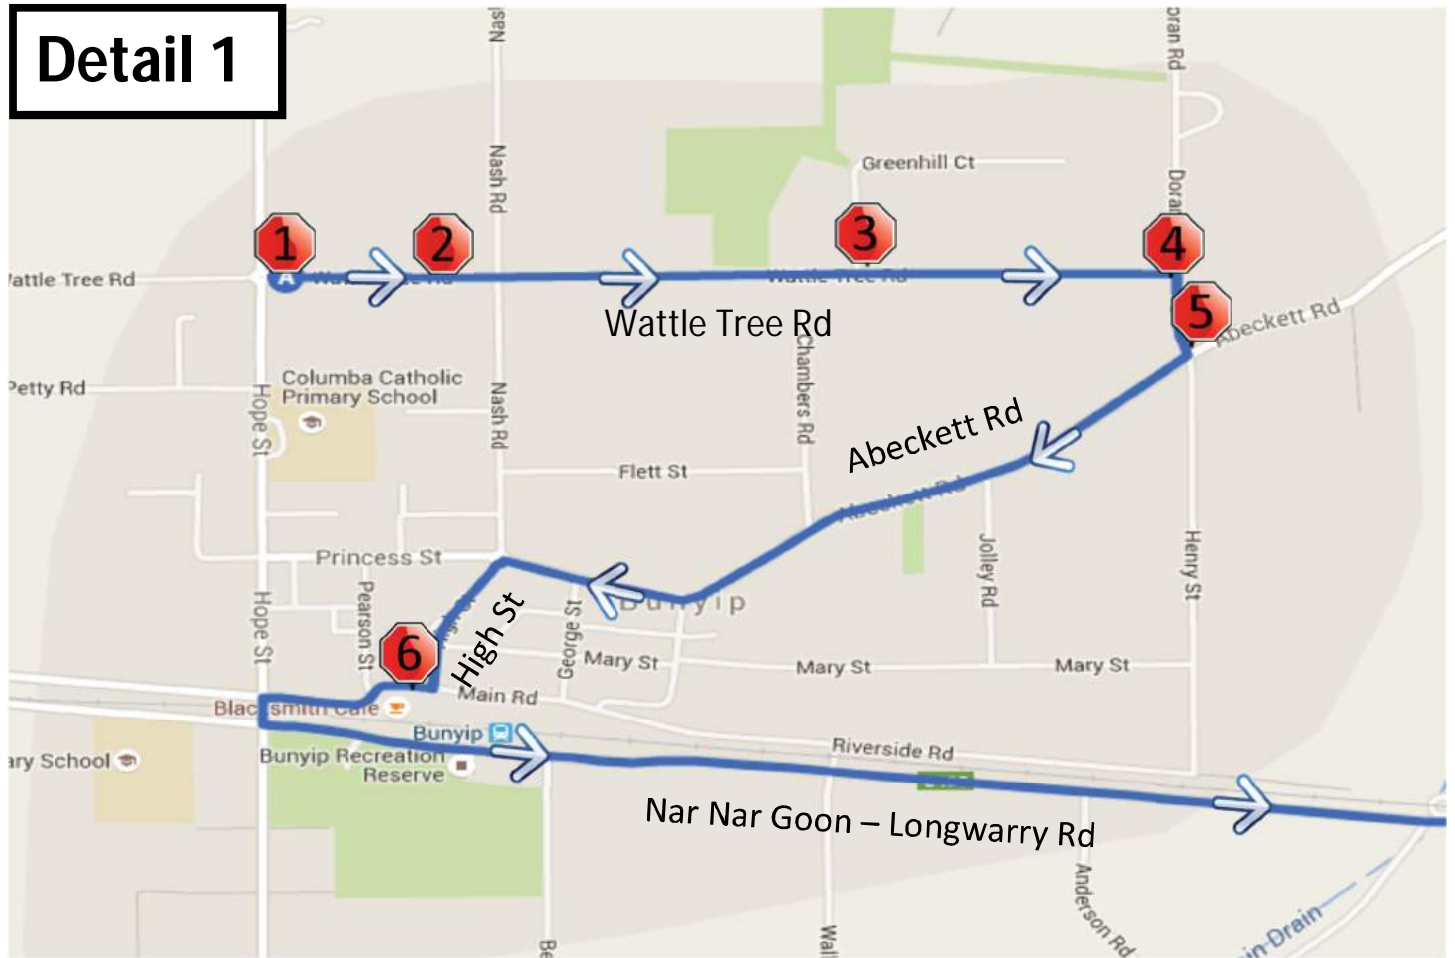

Bunyip – Morning Route

Drouin Secondary College

Bunyip – Morning Route

Drouin Secondary College

Detail 1

| Stop | Description | Time |
|------|--|------|
| 1 | Corner of Wattle Tree Rd & Hope Rd | 7:55 |
| 2 | Corner of Wattle Tree Rd & Nash Rd | 7:56 |
| 3 | Corner of Wattle Tree Rd & Greenhill Rd | 7:57 |
| 4 | Corner of Wattle Tree Rd & Doran Rd | 7:59 |
| 5 | Corner of Doran Rd & Abeckett Rd | 8:00 |
| 6 | Bus Stop behind Food Works – Main Rd | 8:05 |
| 7 | Longwarry Train Station | 8:10 |
| | Marist Sion College | 8:30 |
| | Warragul Regional College – Marist Sion Transfer Bus | 8:35 |
| | Marist Sion College | 8:40 |

Bunyip – Afternoon Route

Drouin Secondary College

Bunyip – Afternoon Route

Drouin Secondary College

Detail 1

| Stop | Description | Time |
|------|---|------|
| | Marist Sion College | 3:30 |
| 1 | Longwarry Train Station | 4:00 |
| 2 | Bus Stop behind Food Works – Main Rd | 4:10 |
| 3 | Corner of Wattle Tree Rd & Hope Rd | 4:11 |
| 4 | Corner of Wattle Tree Rd & Nash Rd | 4:12 |
| 5 | Corner of Wattle Tree Rd & Greenhill Rd | 4:13 |
| 6 | Corner of Wattle Tree Rd & Doran Rd | 4:14 |
| 7 | Corner of Doran Rd & Abeckett Rd | 4:15 |