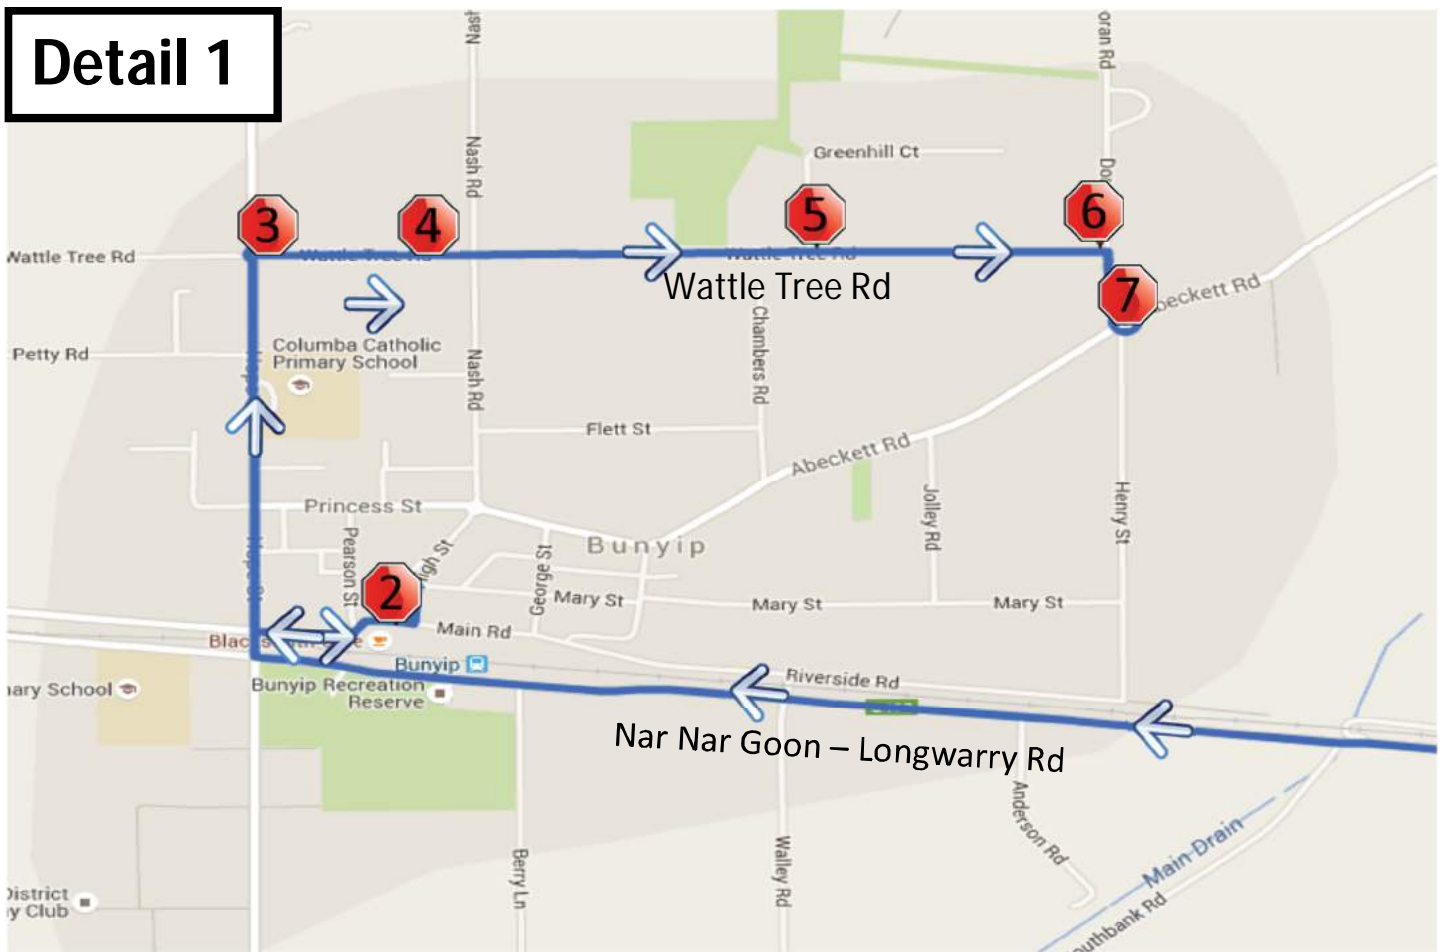

Bunyip – Morning Route

Drouin Secondary College

Bunyip – Morning Route

Drouin Secondary College

Detail 1

| Stop | Description | Time |
|------|--|------|
| 1 | Corner of Wattle Tree Rd & Hope Rd | 7:55 |
| 2 | Corner of Wattle Tree Rd & Nash Rd | 7:56 |
| 3 | Corner of Wattle Tree Rd & Greenhill Rd | 7:57 |
| 4 | Corner of Wattle Tree Rd & Doran Rd | 7:59 |
| 5 | Corner of Doran Rd & Abeckett Rd | 8:00 |
| 6 | Bus Stop behind Food Works – Main Rd | 8:05 |
| 7 | Longwarry Train Station | 8:10 |
| | Marist Sion College | 8:30 |
| | Warragul Regional College – Marist Sion Transfer Bus | 8:35 |
| | Marist Sion College | 8:40 |

Bunyip – Afternoon Route

Drouin Secondary College

Bunyip – Afternoon Route

Drouin Secondary College

Detail 1

| Stop | Description | Time |
|------|---|------|
| | Marist Sion College | 3:30 |
| 1 | Longwarry Train Station | 4:00 |
| 2 | Bus Stop behind Food Works – Main Rd | 4:10 |
| 3 | Corner of Wattle Tree Rd & Hope Rd | 4:11 |
| 4 | Corner of Wattle Tree Rd & Nash Rd | 4:12 |
| 5 | Corner of Wattle Tree Rd & Greenhill Rd | 4:13 |
| 6 | Corner of Wattle Tree Rd & Doran Rd | 4:14 |
| 7 | Corner of Doran Rd & Abeckett Rd | 4:15 |