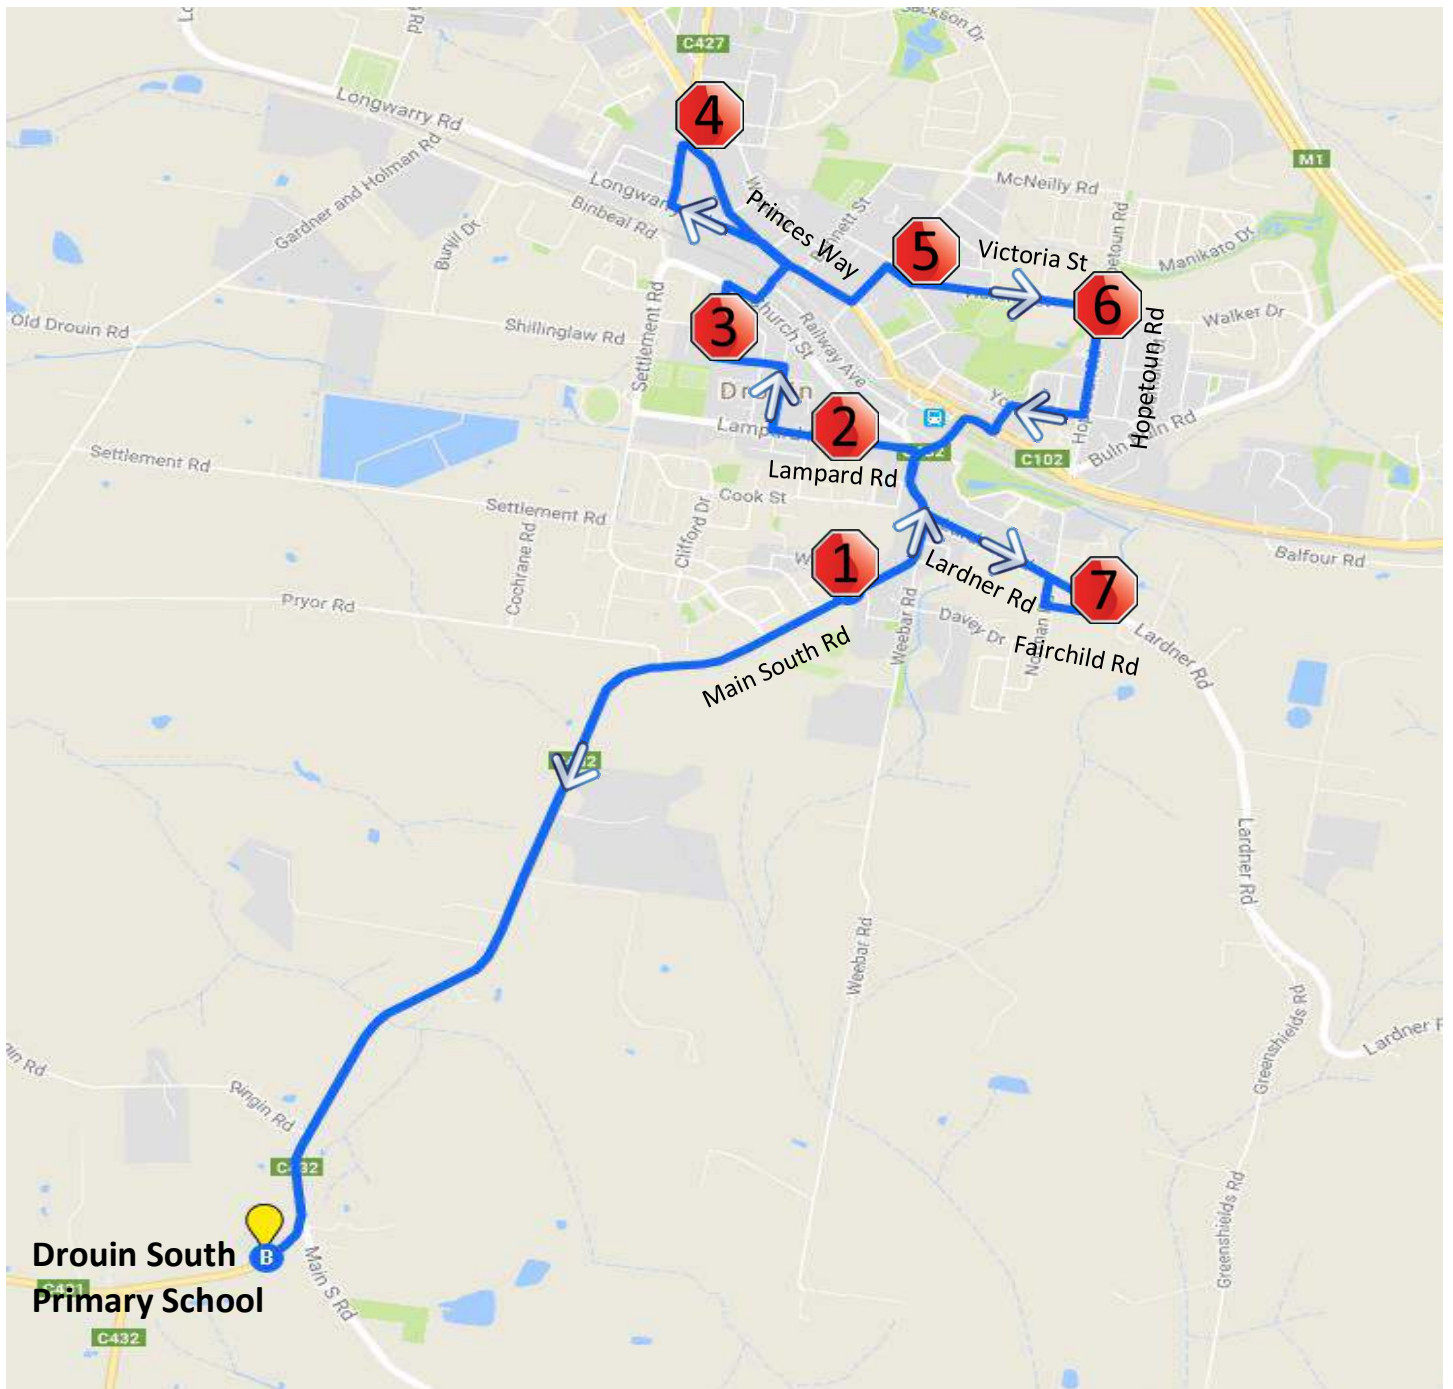

Drouin South Primary – Morning Route

Drouin South Primary School

Stop	Description	Time
1	Corner of Main South Rd & Colin St	8:30
2	Corner of Lampard Rd & Flax Mill Cl	8:33
3	Corner of Forrest & Boronia St	8:35
4	Hearn St park	8:38
5	Corner of Grant & Victoria St	8:41
6	Corner of Hopetoun Rd & Walker Dr	8:44
7	Corner of Fairchild St & Lardner Rd	8:49
	Drouin South Primary School	8:55

Drouin South Primary – Afternoon Route

Drouin South Primary School

Stop	Description	Time
	Drouin South Primary School	3:18
1	Corner of Pryor & Main South Rd	3:23
2	Corner of Main South Rd & Colin St	3:24
3	Corner of Lampard Rd & Flax Mill Cl	3:27
4	Corner of Forrest & Boronia St	3:29
5	Hearn St park	3:32
6	Corner of Grant & Victoria St	3:35
7	Corner of Hopetoun Rd & Walker Dr	3:38
8	Corner of Fairchild St & Lardner Rd	3:43