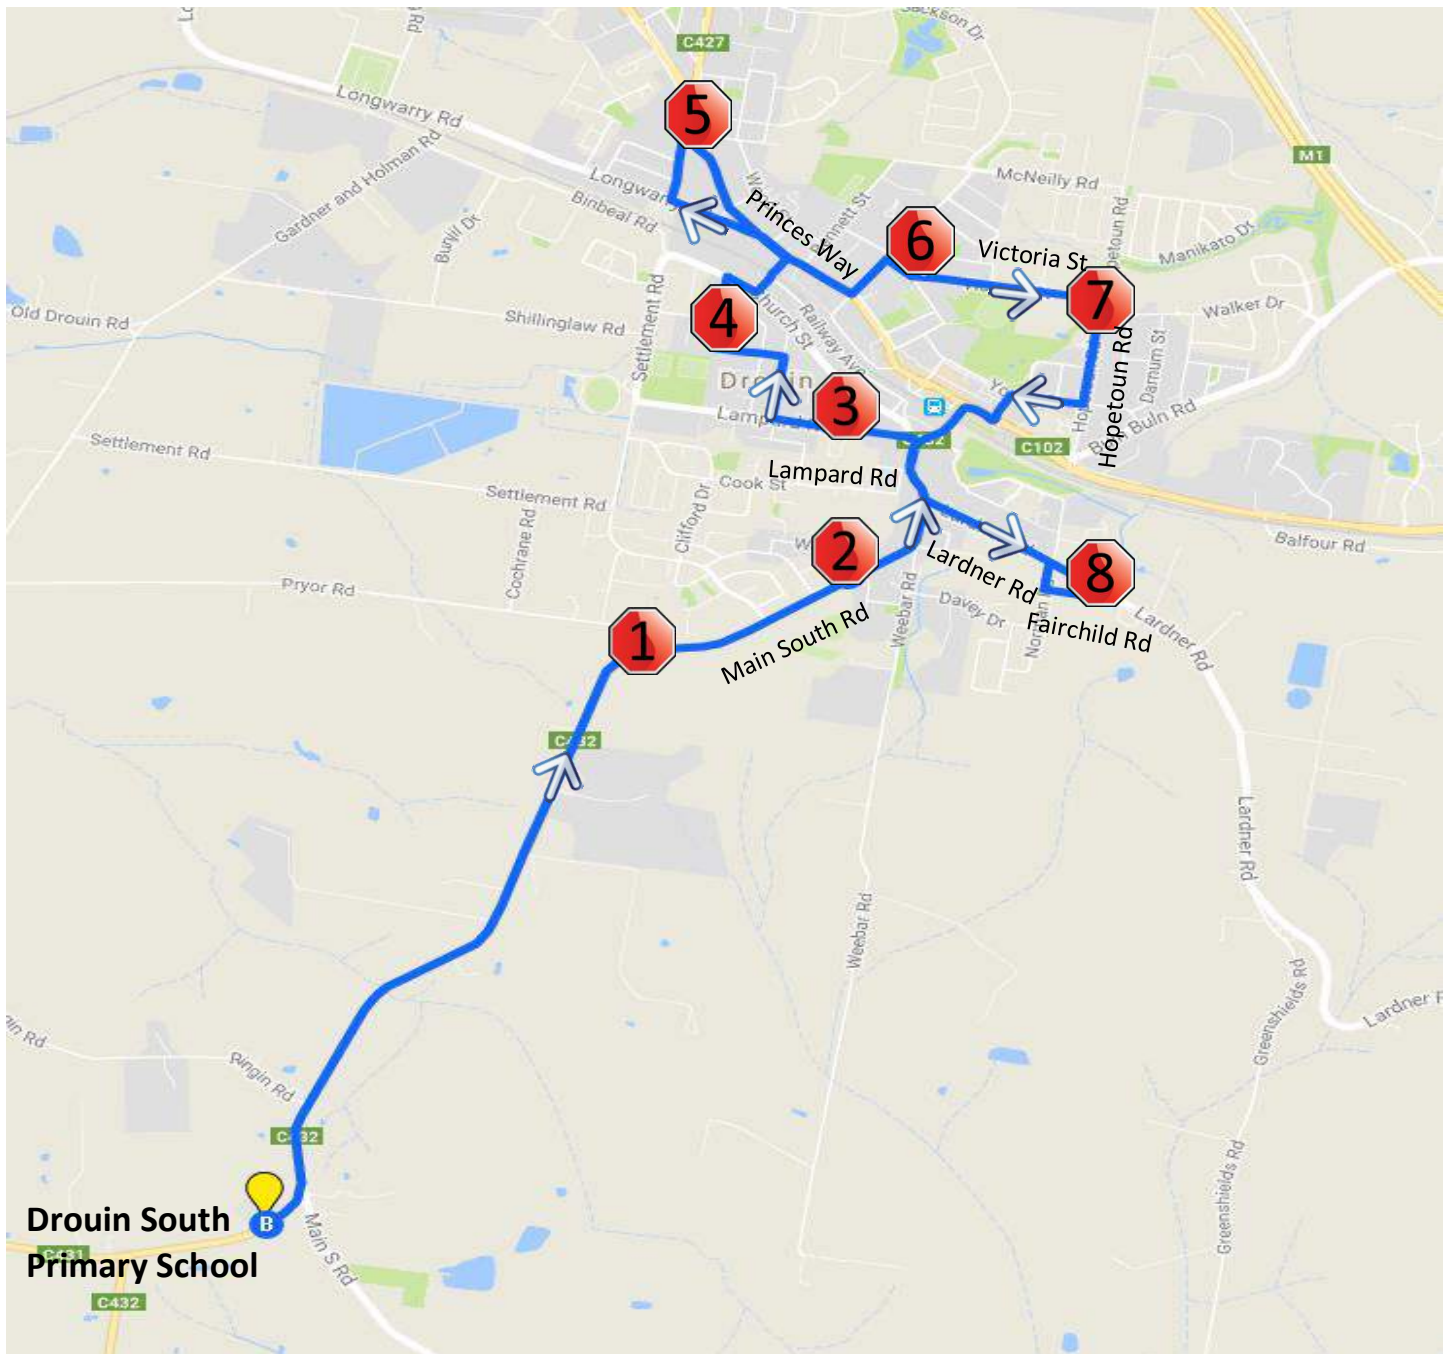

Drouin South Primary – Morning Route

Drouin South Primary School

Stop	Description	Time
1	Corner of Main South Rd & Colin St	8:30
2	Corner of Lampard Rd & Flax Mill Cl	8:33
3	Corner of Forrest & Boronia St	8:35
4	Hearn St park	8:38
5	Corner of Grant & Victoria St	8:41
6	Corner of Hopetoun Rd & Walker Dr	8:44
7	Corner of Fairchild St & Lardner Rd	8:49
	Drouin South Primary School	8:55

Drouin South Primary – Afternoon Route

Drouin South Primary School

Stop	Description	Time
	Drouin South Primary School	3:18
1	Corner of Pryor & Main South Rd	3:23
2	Corner of Main South Rd & Colin St	3:24
3	Corner of Lampard Rd & Flax Mill Cl	3:27
4	Corner of Forrest & Boronia St	3:29
5	Hearn St park	3:32
6	Corner of Grant & Victoria St	3:35
7	Corner of Hopetoun Rd & Walker Dr	3:38
8	Corner of Fairchild St & Lardner Rd	3:43