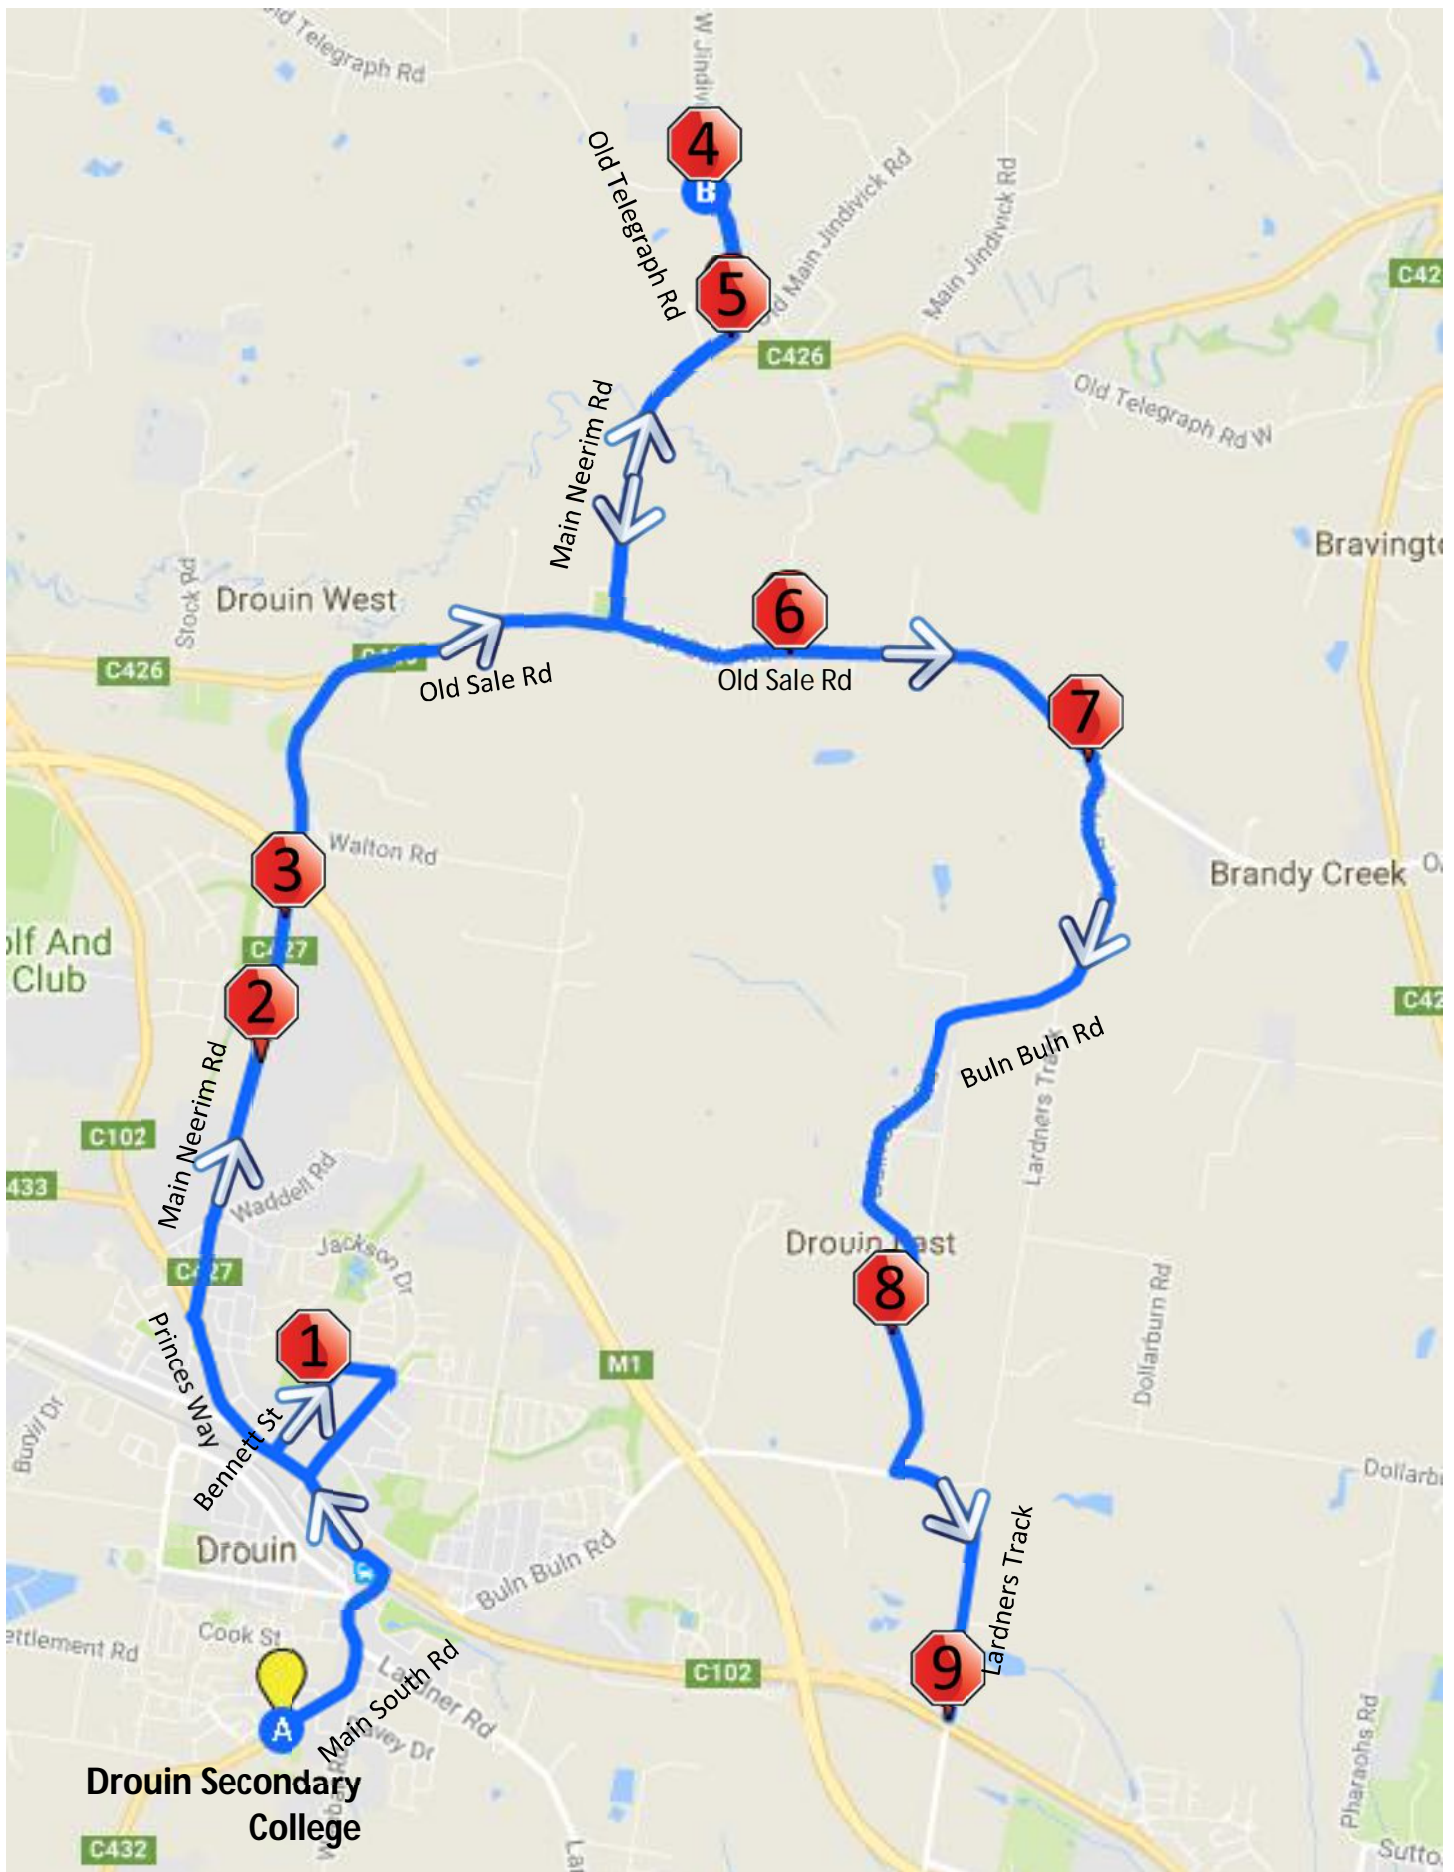

Drouin West – Morning Route

Drouin Secondary College

Drouin West – Morning Route

Drouin Secondary College

| Stop | Description | Time |
|------|--|------|
| 1 | Corner of Lardners Trk & Princes way | 7:50 |
| 2 | 355 Buln Buln Rd | 7:52 |
| 3 | Corner of Buln Buln & Old Sale Rd | 7:55 |
| 4 | 490 Old Sale Rd | 8:00 |
| 5 | Corner of Old Telegraph Rd & Old Main Jindivick Rd | 8:05 |
| 6 | Corner of Old Telegraph Rd & West Jindivick Rd | 8:06 |
| 7 | Corner of Pepperell Dve & Main Neerim Road | 8:12 |
| 8 | Corner of Ablett Crt & Main Neerim Road | 8:14 |
| 9 | Bennett Street Interchange | 8:20 |
| 10 | Drouin Primary School | 8:23 |
| 11 | Drouin Secondary College | 8:25 |

Drouin West – Afternoon Route

Drouin Secondary College

Drouin West – Afternoon Route

Drouin Secondary College

| Stop | Description | Time |
|------|--|------|
| | Drouin Secondary College | 3:40 |
| 1 | Bennett Street Interchange | 3:45 |
| 2 | Corner of Ablett Crt & Main Neerim Road | 3:49 |
| 3 | Corner of Pepperell Dve & Main Neerim Road | 3:51 |
| 4 | Corner of Old Telegraph Rd & West Jindivick Rd | 3:57 |
| 5 | Corner of Old Telegraph Rd & Old Main Jindivick Rd | 3:58 |
| 6 | 490 Old Sale Rd | 4:03 |
| 7 | Corner of Buln Buln & Old Sale Rd | 4:08 |
| 8 | 355 Buln Buln Rd | 4:11 |
| 9 | Corner of Lardners Trk & Princes way | 4:13 |