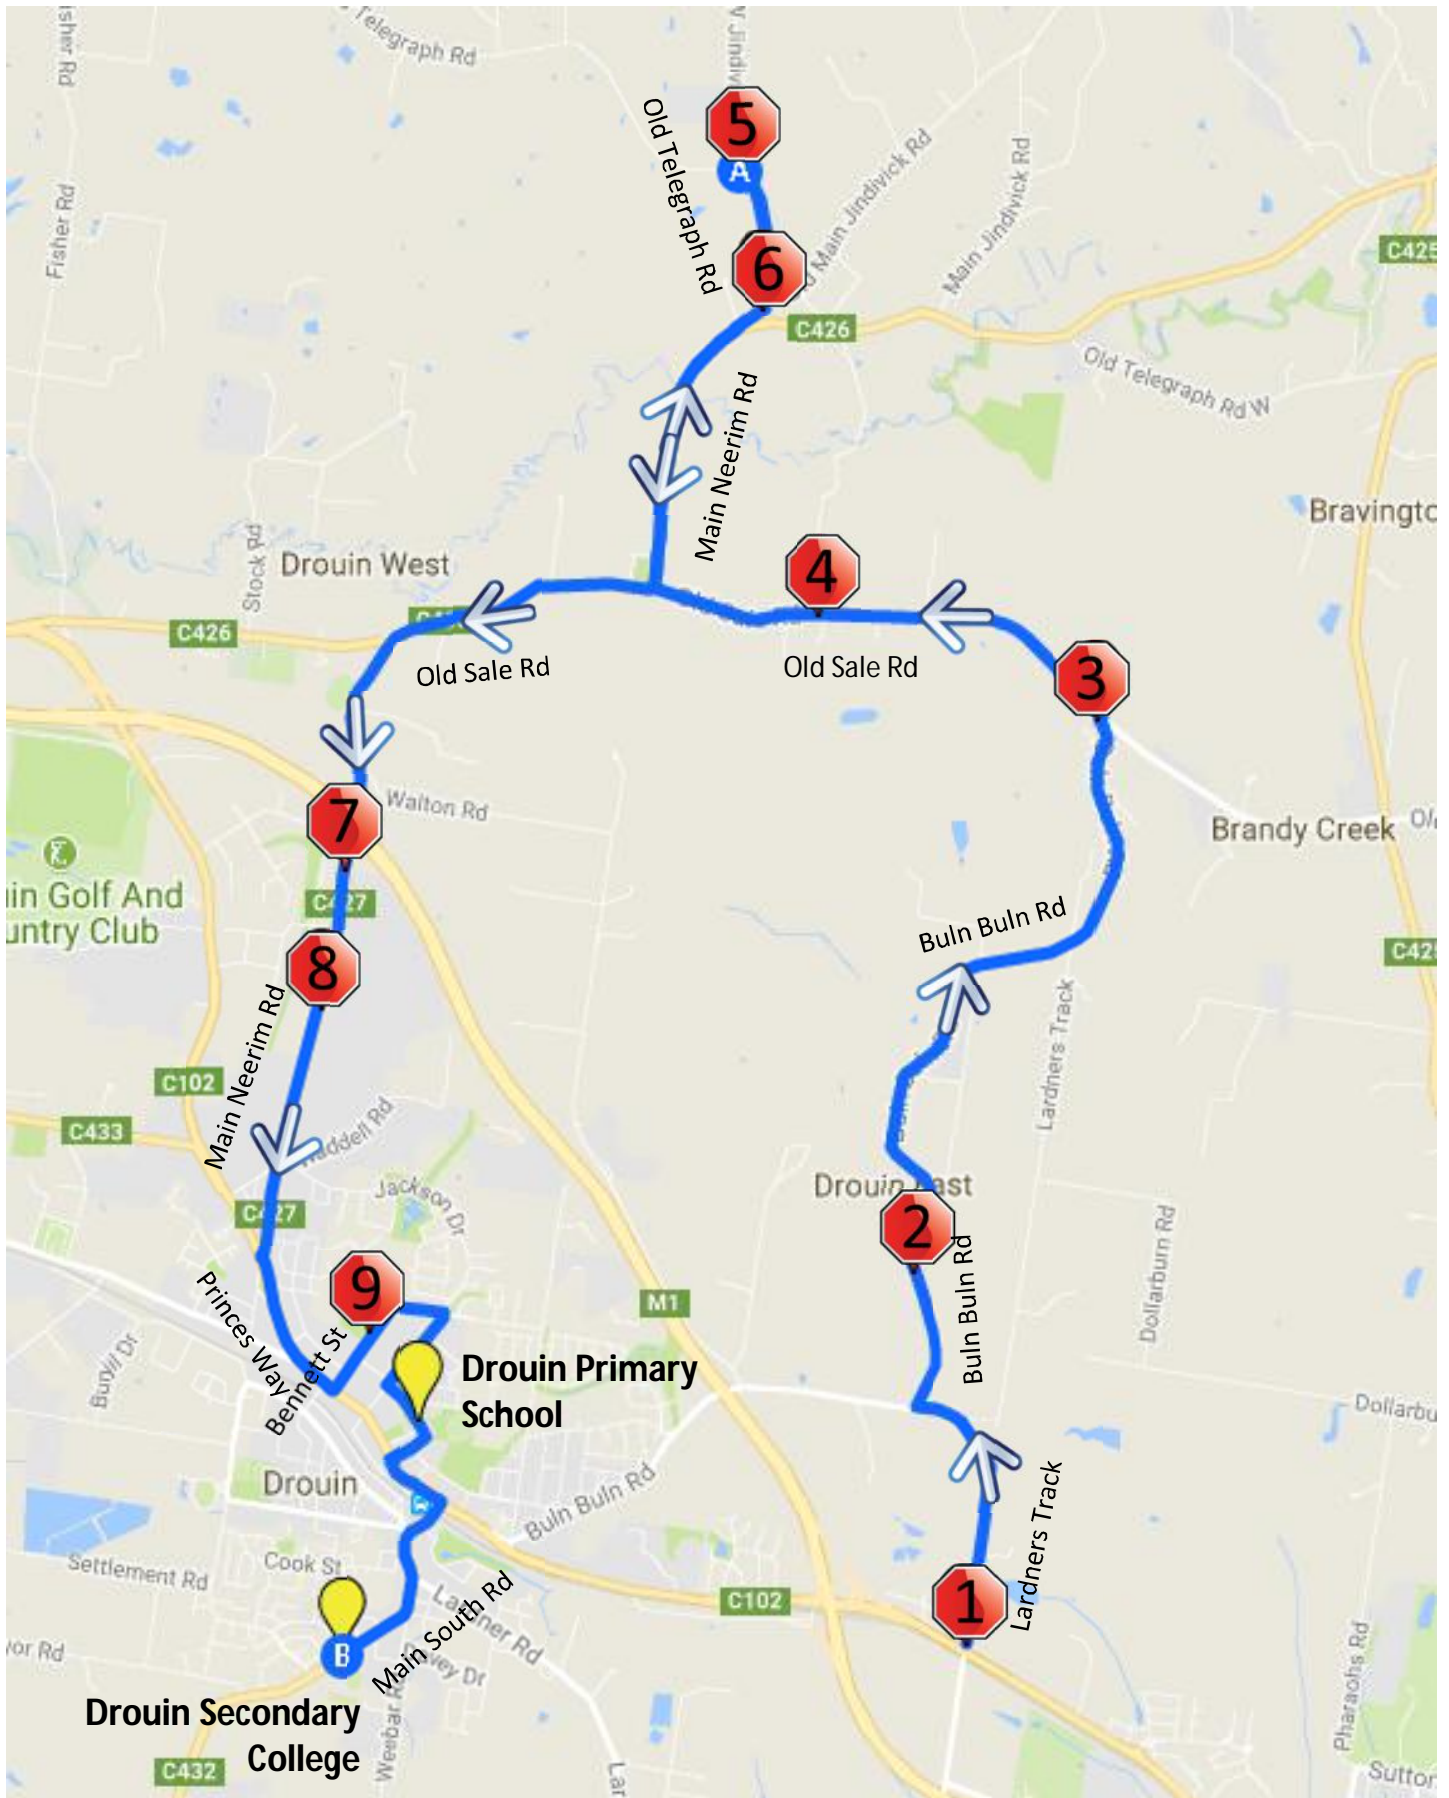

Drouin West – Morning Route

Drouin Secondary College

Drouin West – Morning Route

Drouin Secondary College

| Stop | Description | Time |
|------|--|------|
| 1 | Corner of Lardners Trk & Princes way | 7:50 |
| 2 | 355 Buln Buln Rd | 7:52 |
| 3 | Corner of Buln Buln & Old Sale Rd | 7:55 |
| 4 | 490 Old Sale Rd | 8:00 |
| 5 | Corner of Old Telegraph Rd & Old Main Jindivick Rd | 8:05 |
| 6 | Corner of Old Telegraph Rd & West Jindivick Rd | 8:06 |
| 7 | Corner of Pepperell Dve & Main Neerim Road | 8:12 |
| 8 | Corner of Ablett Crt & Main Neerim Road | 8:14 |
| 9 | Bennett Street Interchange | 8:20 |
| 10 | Drouin Primary School | 8:23 |
| 11 | Drouin Secondary College | 8:25 |

Drouin West – Afternoon Route

Drouin Secondary College

Drouin West – Afternoon Route

Drouin Secondary College

| Stop | Description | Time |
|------|--|------|
| | Drouin Secondary College | 3:40 |
| 1 | Bennett Street Interchange | 3:45 |
| 2 | Corner of Ablett Crt & Main Neerim Road | 3:49 |
| 3 | Corner of Pepperell Dve & Main Neerim Road | 3:51 |
| 4 | Corner of Old Telegraph Rd & West Jindivick Rd | 3:57 |
| 5 | Corner of Old Telegraph Rd & Old Main Jindivick Rd | 3:58 |
| 6 | 490 Old Sale Rd | 4:03 |
| 7 | Corner of Buln Buln & Old Sale Rd | 4:08 |
| 8 | 355 Buln Buln Rd | 4:11 |
| 9 | Corner of Lardners Trk & Princes way | 4:13 |