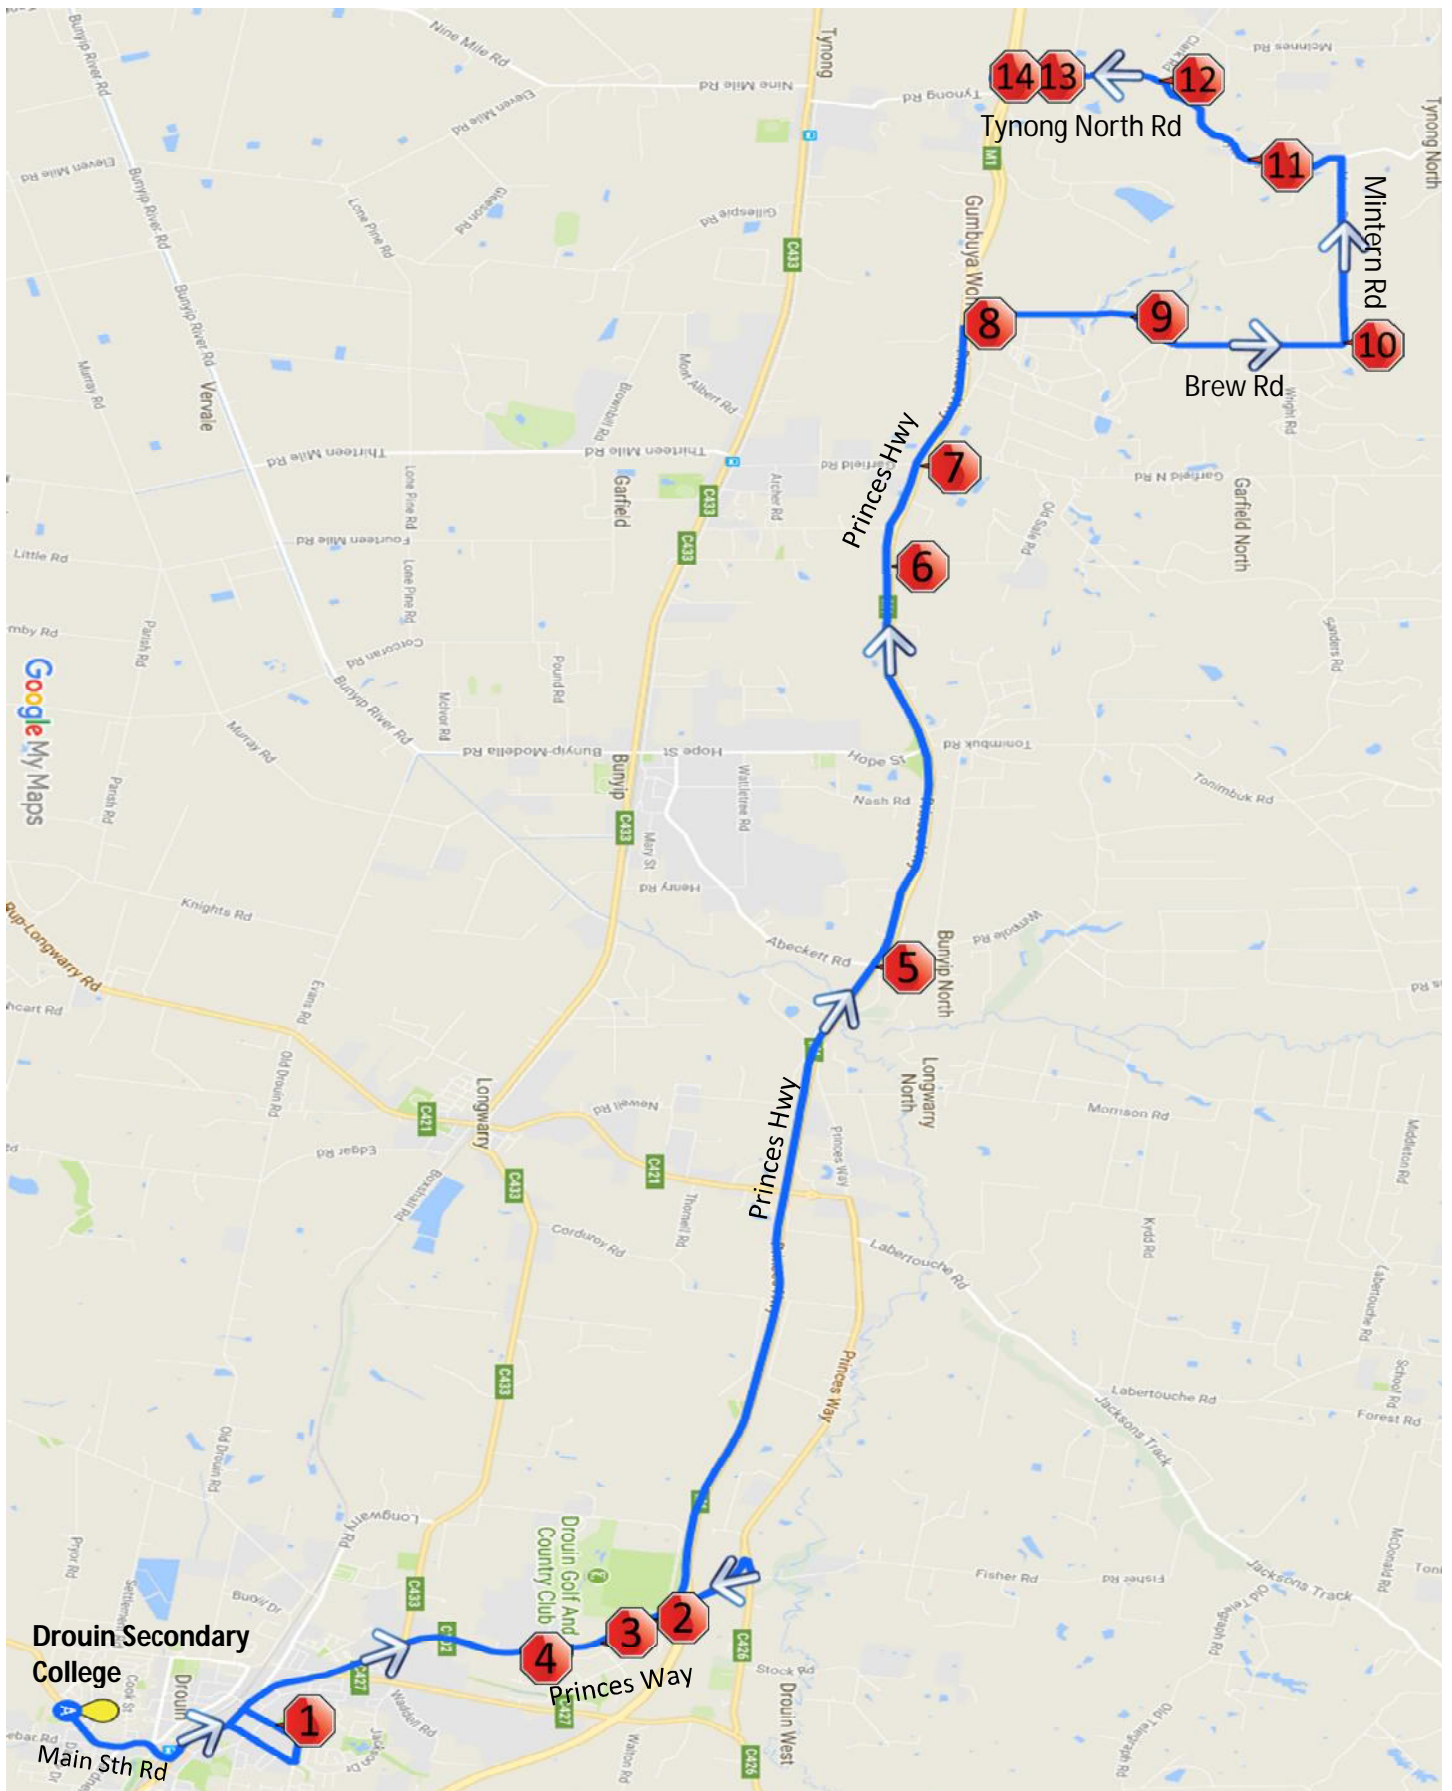

Tynong North – Morning Route

Drouin Secondary College

Tynong North – Morning Route

Drouin Secondary College

Stop	Description	Time
1	Corner of Tynong Rd & Princes Hwy	7:49
2	Corner of Tynong North Rd & Princes Hwy	7:51
3	Corner of Clarke Rd & Tynong North Rd	7:52
4	Corner of Jury Rd & Tynong North Rd	7:54
5	Corner of Mintern Rd & Brew Rd	7:56
6	125 Brew Rd	7:58
7	Gumbya World	7:59
8	Garfield Fresh Harvest (Princes Hwy)	8:01
9	Corner of Martin Rd & Princes Hwy	8:02
10	Corner of A'Beckett Rd & Wimpole Rd & Princes Hwy	8:07
11	Cnr Hague Crt & Princes Way	8:13
12	Cnr Robin Hood Way & Princes Way	8:14
13	Cnr Arnup Cres & Princes Way	8:16
14	Bennett St Interchange	8:20
	Drouin Secondary College	8:25

Tynong North – Afternoon Route

Drouin Secondary College

Tynong North – Afternoon Route

Drouin Secondary College

Stop	Description	Time
	Drouin Secondary College	3:50
1	Bennett St Interchange	3:53
2	Cnr Arnup Cres & Princes Way	3:58
3	Cnr Robin Hood Way & Princes Way	4:05
4	Cnr Hague Crt & Princes Way	4:03
5	Corner of A'Beckett Rd & Wimpole Rd & Princes Hwy	4:19
6	Corner of Martin Rd & Princes Hwy	4:25
7	Garfield Fresh Harvest (Princes Hwy)	4:26
8	Gumbya World	4:28
9	125 Brew Rd	4:29
10	Corner of Mintern Rd & Brew Rd	4:32
11	Corner of Jury Rd & Tynong North Rd	4:34
12	Corner of Clarke Rd & Tynong North Rd	4:37
13	Corner of Tynong North Rd & Princes Hwy	4:38
14	Corner of Tynong Rd & Princes Hwy	4:40