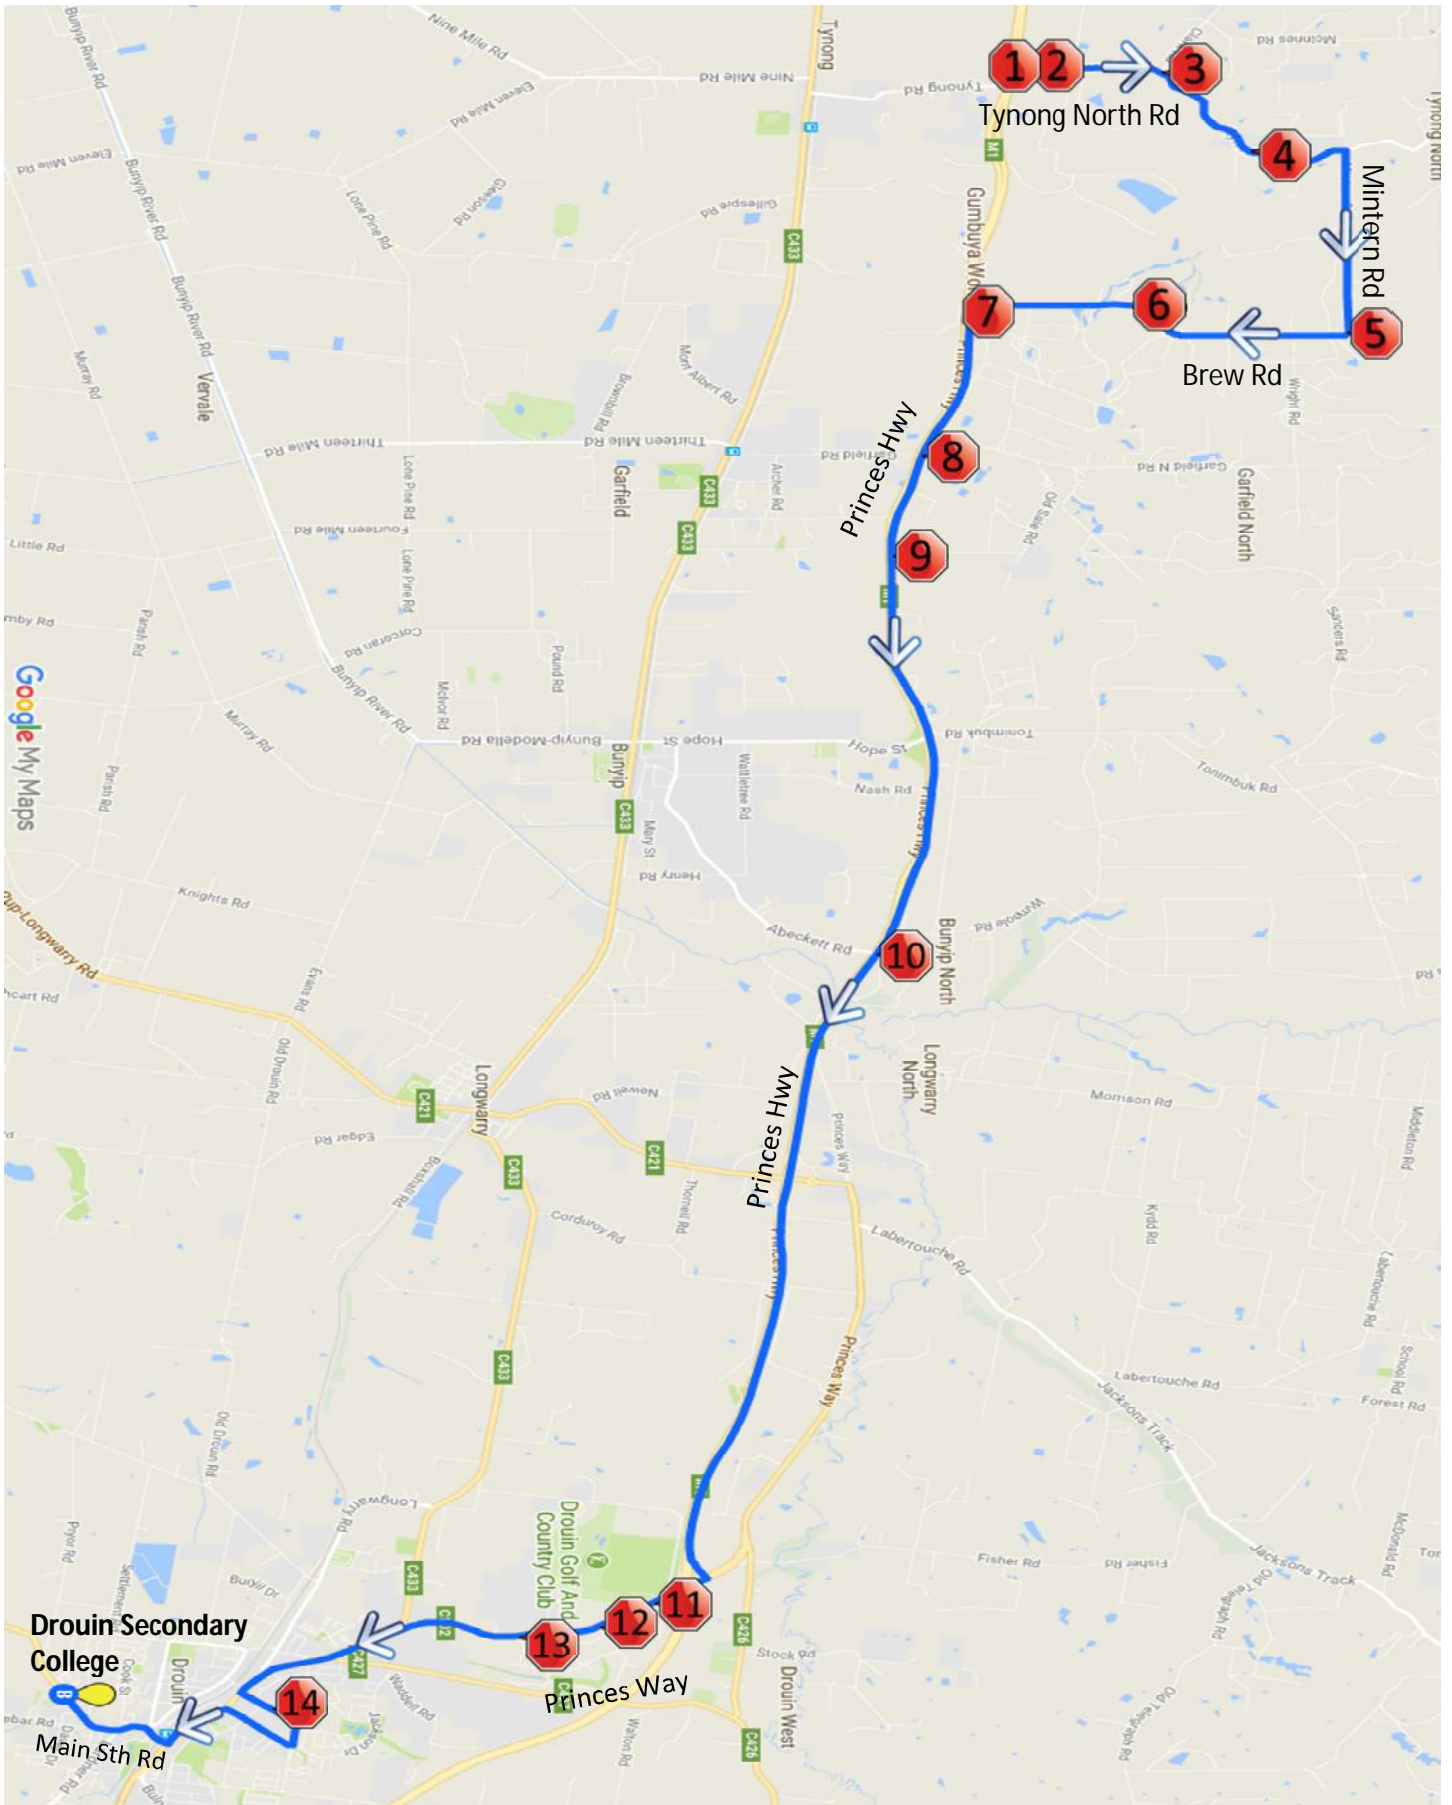

Tynong North – Morning Route

Drouin Secondary College

Tynong North – Morning Route

Drouin Secondary College

Stop	Description	Time
1	Corner of Tynong Rd & Princes Hwy	7:49
2	Corner of Tynong North Rd & Princes Hwy	7:51
3	Corner of Clarke Rd & Tynong North Rd	7:52
4	Corner of Jury Rd & Tynong North Rd	7:54
5	Corner of Mintern Rd & Brew Rd	7:56
6	125 Brew Rd	7:58
7	Gumbya World	7:59
8	Garfield Fresh Harvest (Princes Hwy)	8:01
9	Corner of Martin Rd & Princes Hwy	8:02
10	Corner of A'Beckett Rd & Wimpole Rd & Princes Hwy	8:07
11	Cnr Hague Crt & Princes Way	8:13
12	Cnr Robin Hood Way & Princes Way	8:14
13	Cnr Arnup Cres & Princes Way	8:16
14	Bennett St Interchange	8:20
	Drouin Secondary College	8:25

Tynong North – Afternoon Route

Drouin Secondary College

Tynong North – Afternoon Route

Drouin Secondary College

Stop	Description	Time
	Drouin Secondary College	3:50
1	Bennett St Interchange	3:53
2	Cnr Arnup Cres & Princes Way	3:58
3	Cnr Robin Hood Way & Princes Way	4:05
4	Cnr Hague Crt & Princes Way	4:03
5	Corner of A'Beckett Rd & Wimpole Rd & Princes Hwy	4:19
6	Corner of Martin Rd & Princes Hwy	4:25
7	Garfield Fresh Harvest (Princes Hwy)	4:26
8	Gumbya World	4:28
9	125 Brew Rd	4:29
10	Corner of Mintern Rd & Brew Rd	4:32
11	Corner of Jury Rd & Tynong North Rd	4:34
12	Corner of Clarke Rd & Tynong North Rd	4:37
13	Corner of Tynong North Rd & Princes Hwy	4:38
14	Corner of Tynong Rd & Princes Hwy	4:40