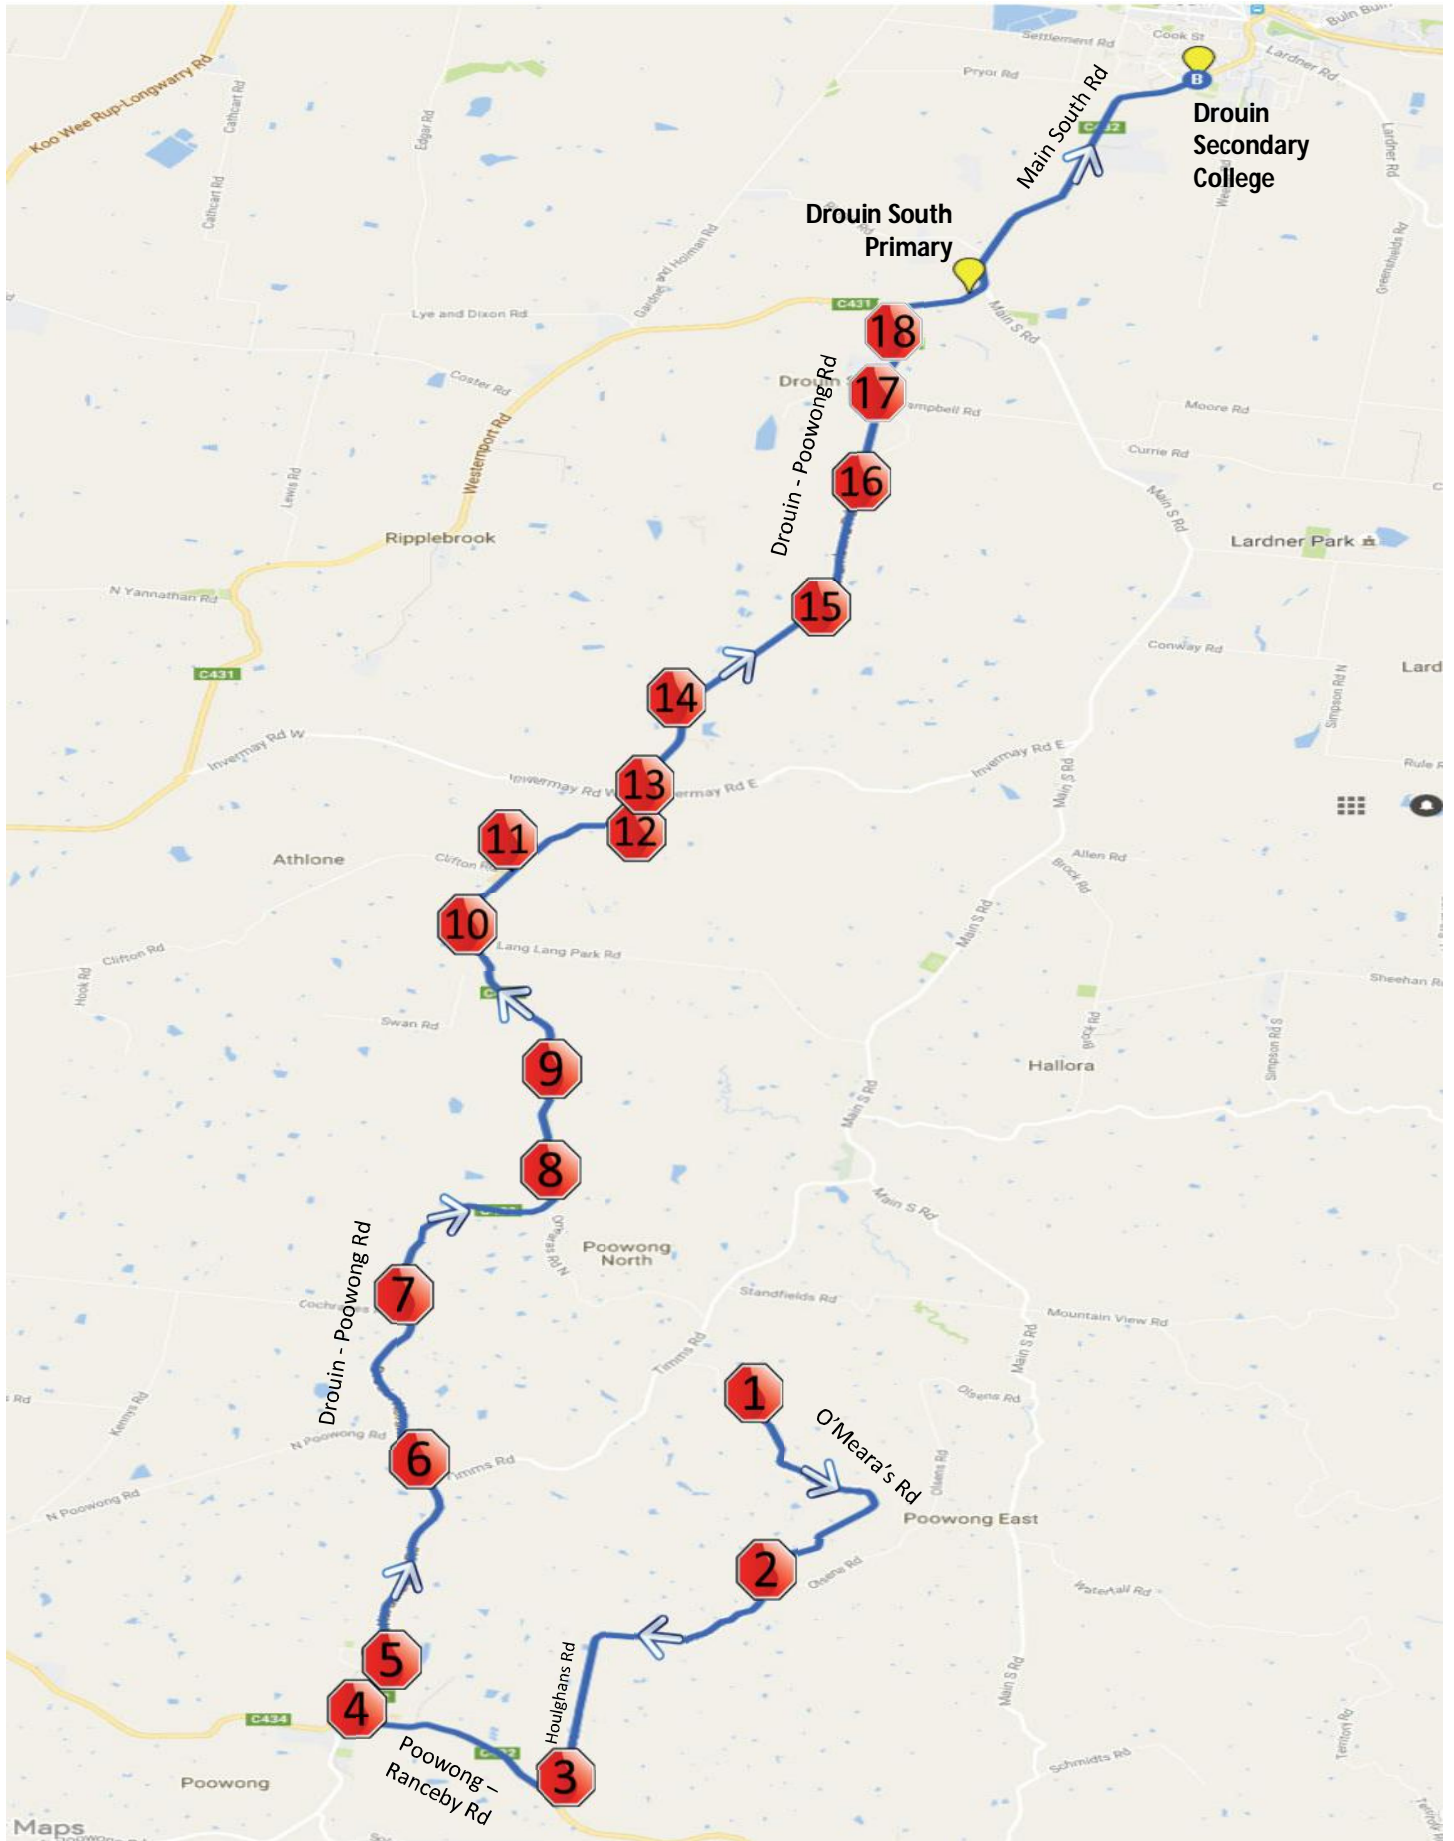

Poowong North – Morning Route

Drouin Secondary College

Poowong North – Morning Route

Drouin Secondary College

Stop	Description	Time
1	340 O'Meara's Rd	7:40
2	Corner of O'Meara's Rd & McNallys Rd	7:42
3	Corner of Houlghans Ln & Poowong-Ranceby Rd	7:44
4	Poowong Post Office	7:45
5	Corner of Drouin-Poowong Rd & Betula Dr	7:50
6	Corner of Drouin-Poowong Rd & Timms Rd	7:56
7	Corner of Drouin-Poowong Rd & Cochranes Rd	8:02
8	Corner of Drouin-Poowong Rd & Pinegrove Rd	8:04
9	Drouin-Poowong Rd (after Adams Lane)	8:05
10	Corner of Drouin-Poowong Rd & Lang Lang Park Rd	8:07
11	Corner of Drouin-Poowong Rd & Clifton Rd	8:09
12	755 Drouin-Poowong Rd	8:10
13	Corner of Invermay Rd West & Westernport Rd	8:11
14	525 Drouin - Poowong Rd	8:16
15	500 Drouin - Poowong Rd	8:17
16	Corner of Drouin - Poowong Rd & McClure Rd	8:18
17	Corner of Drouin - Poowong Rd & Thompsons Rd	8:20
18	42 Drouin-Poowong Road	8:25
	Drouin South Primary School	8:27
	Drouin Secondary College	8:30

Poowong North – Afternoon Route

Drouin Secondary College

Poowong North – Afternoon Route

Drouin Secondary College

Stop	Description	Time
	Drouin Secondary College	3:50
1	Drouin South Primary School	3:55
2	42 Drouin-Poowong Road	3:57
3	Corner of Drouin - Poowong Rd & Thompsons Rd	4:02
4	Corner of Drouin - Poowong Rd & McClure Rd	4:04
5	500 Drouin - Poowong Rd	4:05
6	525 Drouin - Poowong Rd	4:06
7	Corner of Invermay Rd West & Westernport Rd	4:11
8	755 Drouin-Poowong Rd	4:12
9	Corner of Drouin-Poowong Rd & Clifton Rd	4:13
10	Corner of Drouin-Poowong Rd & Lang Lang Park Rd	4:15
11	Drouin-Poowong Rd (after Adams Lane)	4:17
12	Corner of Drouin-Poowong Rd & Pinegrove Rd	4:18
13	Corner of Drouin-Poowong Rd & Cochranes Rd	4:20
14	Corner of Drouin-Poowong Rd & Timms Rd	4:26
15	Corner of Drouin-Poowong Rd & Betula Dr	4:32
16	Poowong Post Office	4:37
17	Corner of Houlghans Ln & Poowong-Ranceby Rd	4:38
18	Corner of O'Meara's Rd & McNallys Rd	4:40
19	340 O'Meara's Rd	4:42