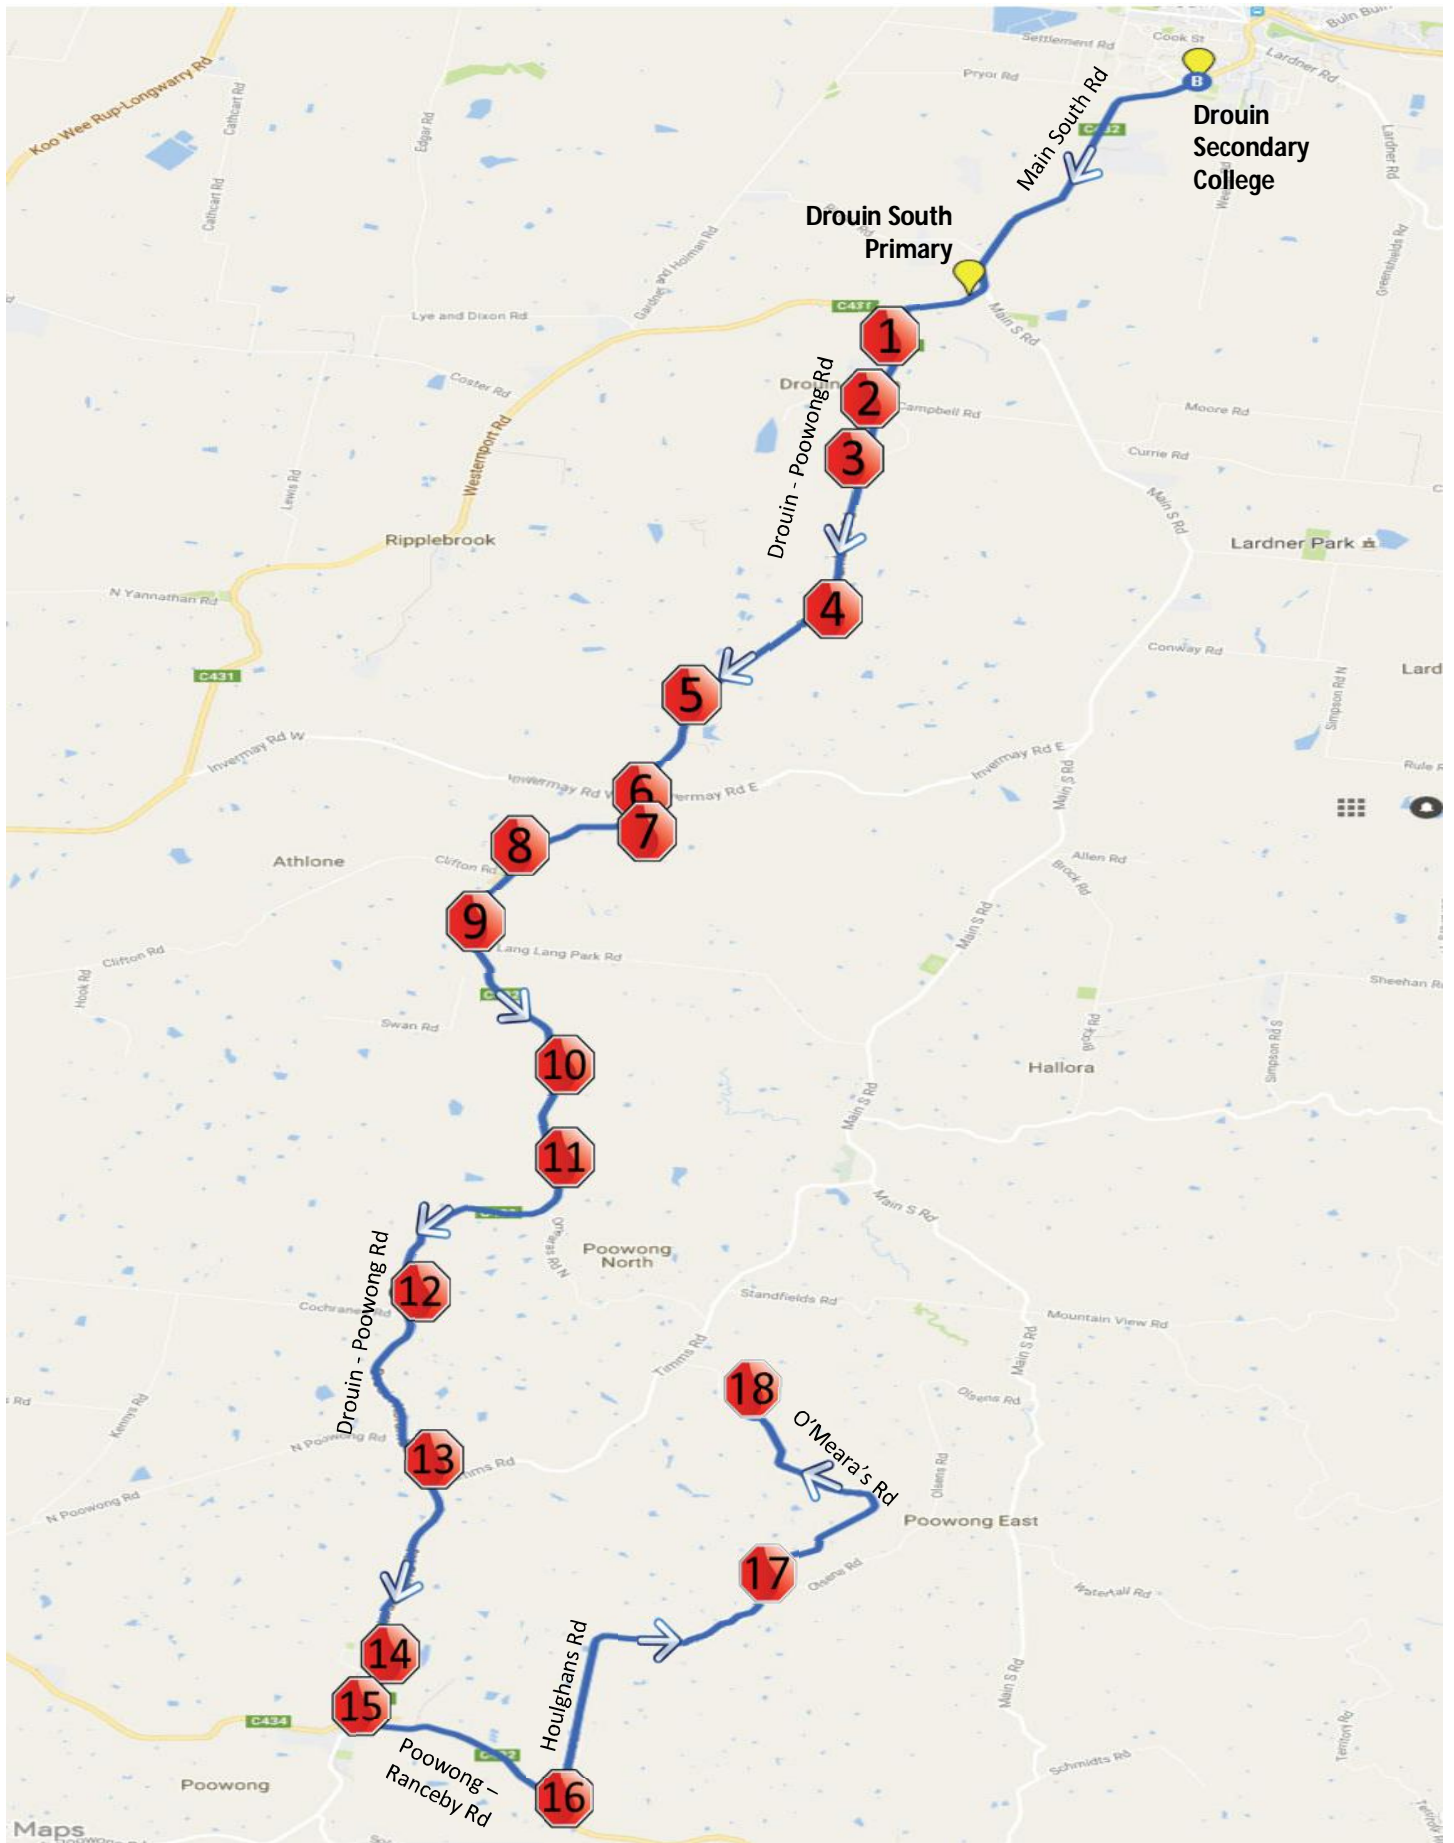

Poowong North – Morning Route

Drouin Secondary College

Poowong North – Morning Route

Drouin Secondary College

Stop	Description	Time
1	340 O'Meara's Rd	7:40
2	Corner of O'Meara's Rd & McNallys Rd	7:42
3	Corner of Houlghans Ln & Poowong-Ranceby Rd	7:44
4	Poowong Post Office	7:45
5	Corner of Drouin-Poowong Rd & Betula Dr	7:50
6	Corner of Drouin-Poowong Rd & Timms Rd	7:56
7	Corner of Drouin-Poowong Rd & Cochranes Rd	8:02
8	Corner of Drouin-Poowong Rd & Pinegrove Rd	8:04
9	Drouin-Poowong Rd (after Adams Lane)	8:05
10	Corner of Drouin-Poowong Rd & Lang Lang Park Rd	8:07
11	Corner of Drouin-Poowong Rd & Clifton Rd	8:09
12	755 Drouin-Poowong Rd	8:10
13	Corner of Invermay Rd West & Westernport Rd	8:11
14	525 Drouin - Poowong Rd	8:16
15	500 Drouin - Poowong Rd	8:17
16	Corner of Drouin - Poowong Rd & McClure Rd	8:18
17	Corner of Drouin - Poowong Rd & Thompsons Rd	8:20
18	42 Drouin-Poowong Road	8:25
	Drouin South Primary School	8:27
	Drouin Secondary College	8:30

Poowong North – Afternoon Route

Drouin Secondary College

Poowong North – Afternoon Route

Drouin Secondary College

Stop	Description	Time
	Drouin Secondary College	3:50
1	Drouin South Primary School	3:55
2	42 Drouin-Poowong Road	3:57
3	Corner of Drouin - Poowong Rd & Thompsons Rd	4:02
4	Corner of Drouin - Poowong Rd & McClure Rd	4:04
5	500 Drouin - Poowong Rd	4:05
6	525 Drouin - Poowong Rd	4:06
7	Corner of Invermay Rd West & Westernport Rd	4:11
8	755 Drouin-Poowong Rd	4:12
9	Corner of Drouin-Poowong Rd & Clifton Rd	4:13
10	Corner of Drouin-Poowong Rd & Lang Lang Park Rd	4:15
11	Drouin-Poowong Rd (after Adams Lane)	4:17
12	Corner of Drouin-Poowong Rd & Pinegrove Rd	4:18
13	Corner of Drouin-Poowong Rd & Cochranes Rd	4:20
14	Corner of Drouin-Poowong Rd & Timms Rd	4:26
15	Corner of Drouin-Poowong Rd & Betula Dr	4:32
16	Poowong Post Office	4:37
17	Corner of Houlghans Ln & Poowong-Ranceby Rd	4:38
18	Corner of O'Meara's Rd & McNallys Rd	4:40
19	340 O'Meara's Rd	4:42