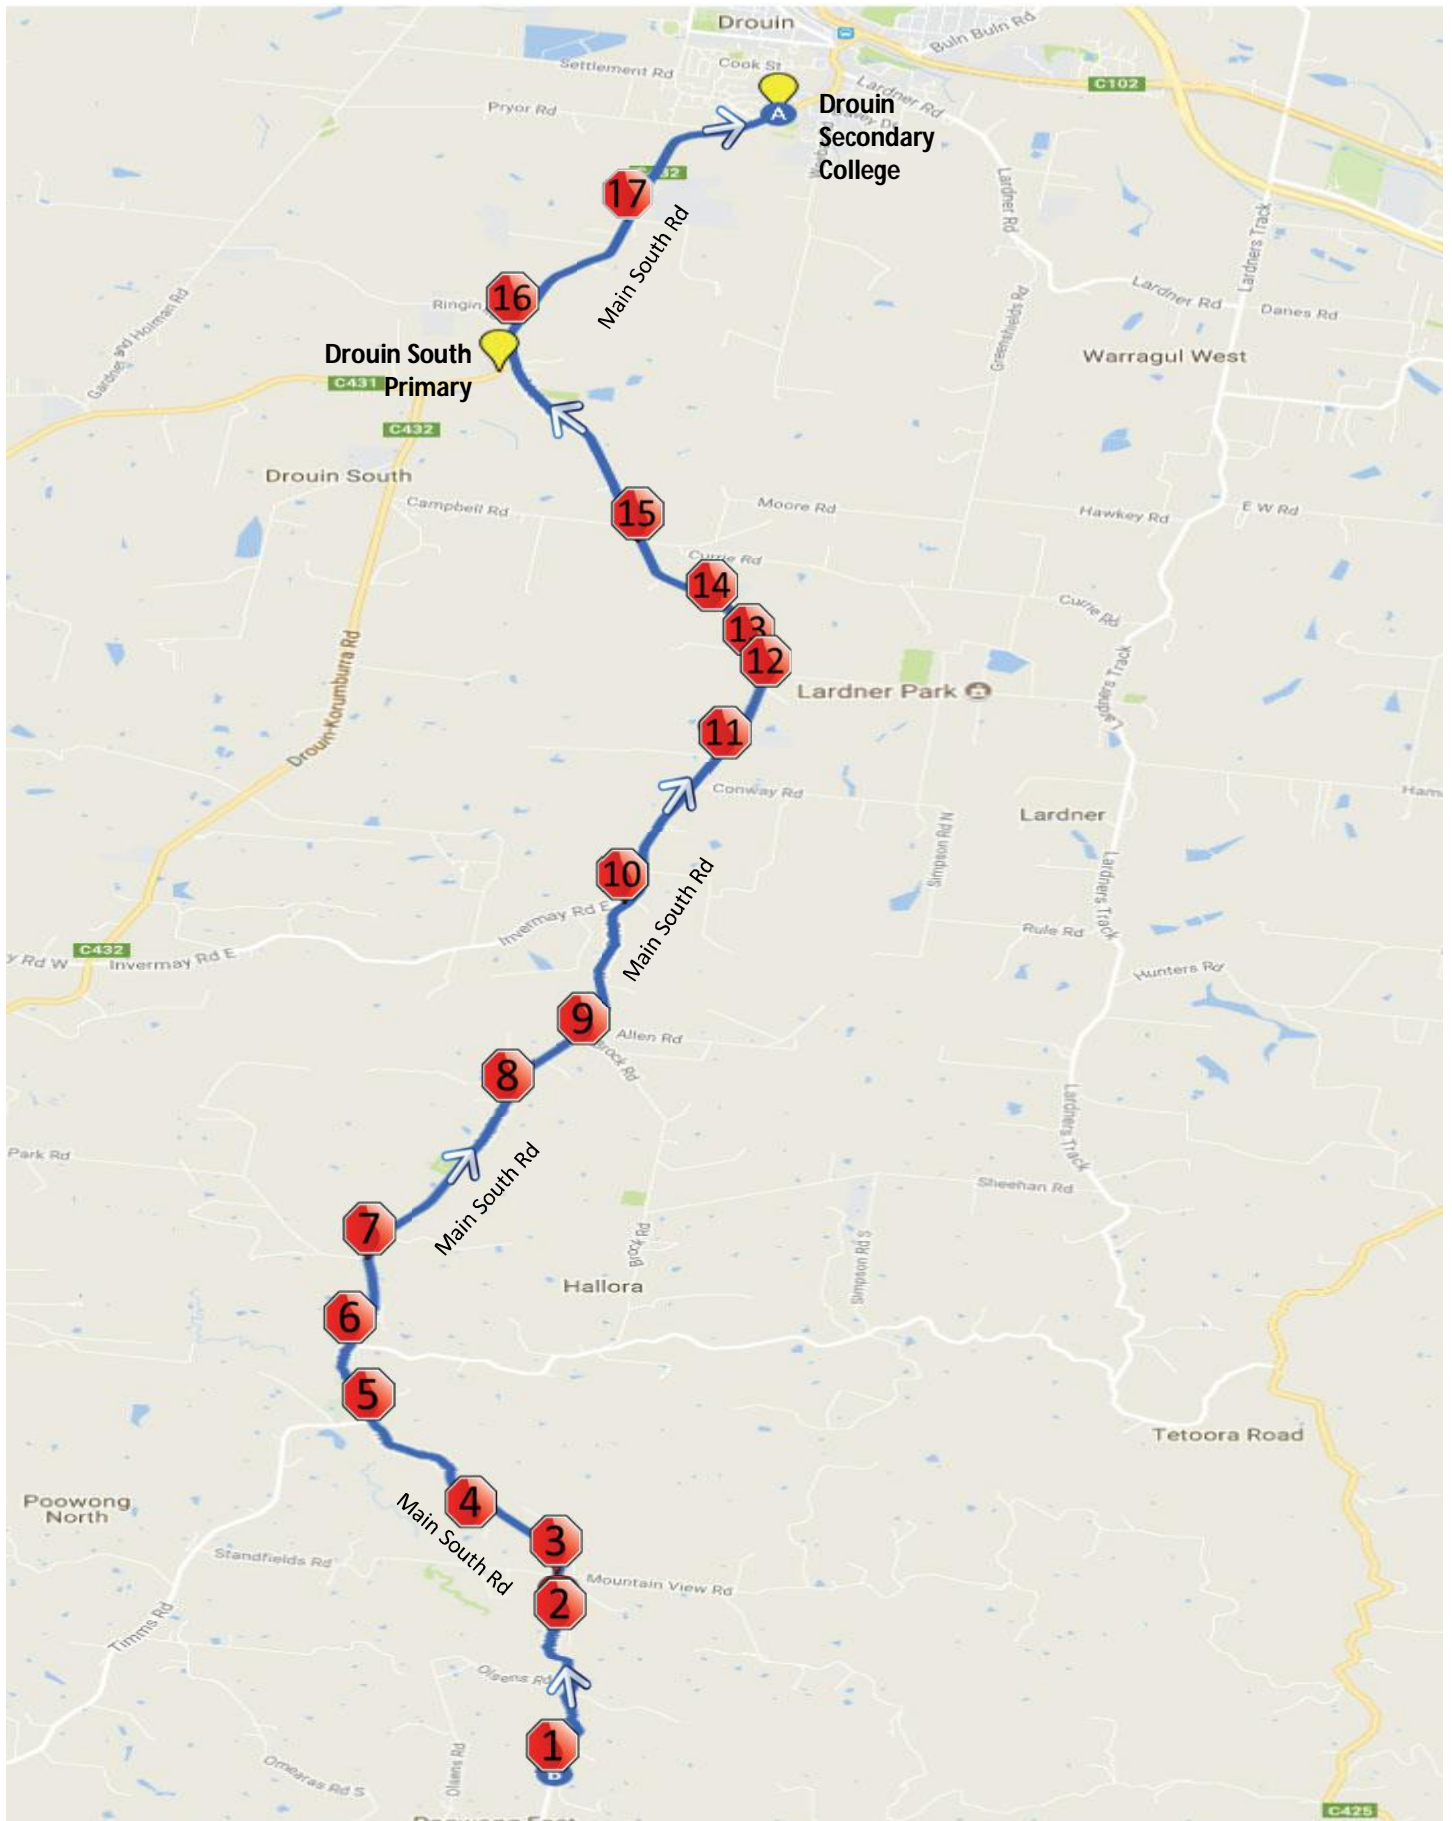

Poowong East – Morning Route

Drouin Secondary College

Poowong East – Morning Route

Drouin Secondary College

Stop	Description	Time
1	2143 Main South Road	7:50
2	Poowong East Hall	7:55
3	Corner Main South Road & Mountain View Road	8:01
4	Corner of Main South Rd & Mountain View Rd	8:01
5	Corner of Main South Rd & Timms Rd	8:03
6	Corner of Main South Rd & Torwood Rd	8:05
7	Corner of Main South Rd & Lang Lang Park Rd	8:06
8	1451 Main South Rd	8:08
9	Corner of Main South Rd & Brock's Rd	8:12
10	Corner of Main South Rd & Invernay Rd	8:13
11	Corner of Main South Rd & Yuulong Rd	8:14
12	Corner of Main South Rd & Burnt Store Road	8:15
13	865 Main South Rd	8:17
14	791 Main South Rd	8:20
15	Corner of Main South Rd & Currie Rd	8:21
	Drouin South Primary School	8:25
16	Corner of Main South Rd & Ringin Road	8:28
17	Corner of Main South Rd & Dyall Road	8:29
	Drouin Secondary College	8:30

Poowong East – Afternoon Route

Drouin Secondary College

Poowong East – Afternoon Route

Drouin Secondary College

Stop	Description	Time
	Drouin Secondary College	3:55
1	Corner of Main South Rd & Dyall Road	3:57
	Drouin South Primary School	4:05
2	Corner of Main South Rd & Currie Rd	4:13
3	791 Main South Rd	4:14
4	865 Main South Rd	4:15
5	Corner of Main South Rd & Burnt Store Road	4:16
6	Corner of Main South Rd & Yuulong Rd	4:17
7	Corner of Main South Rd & Invermay Rd	4:18
8	Corner of Main South Rd & Brock's Rd	4:20
9	1451 Main South Rd	4:21
10	Corner of Main South Rd & Lang Lang Park Rd	4:25
11	Corner of Main South Rd & Torwood Rd	4:27
12	Corner of Main South Rd & Timms Rd	4:28
13	Corner of Main South Rd & Mountain View Rd	4:32
14	Corner Main South Road & Mountain View Road	4:33
15	2143 Main South Road	4:35
16	Poowong East Hall	4:39