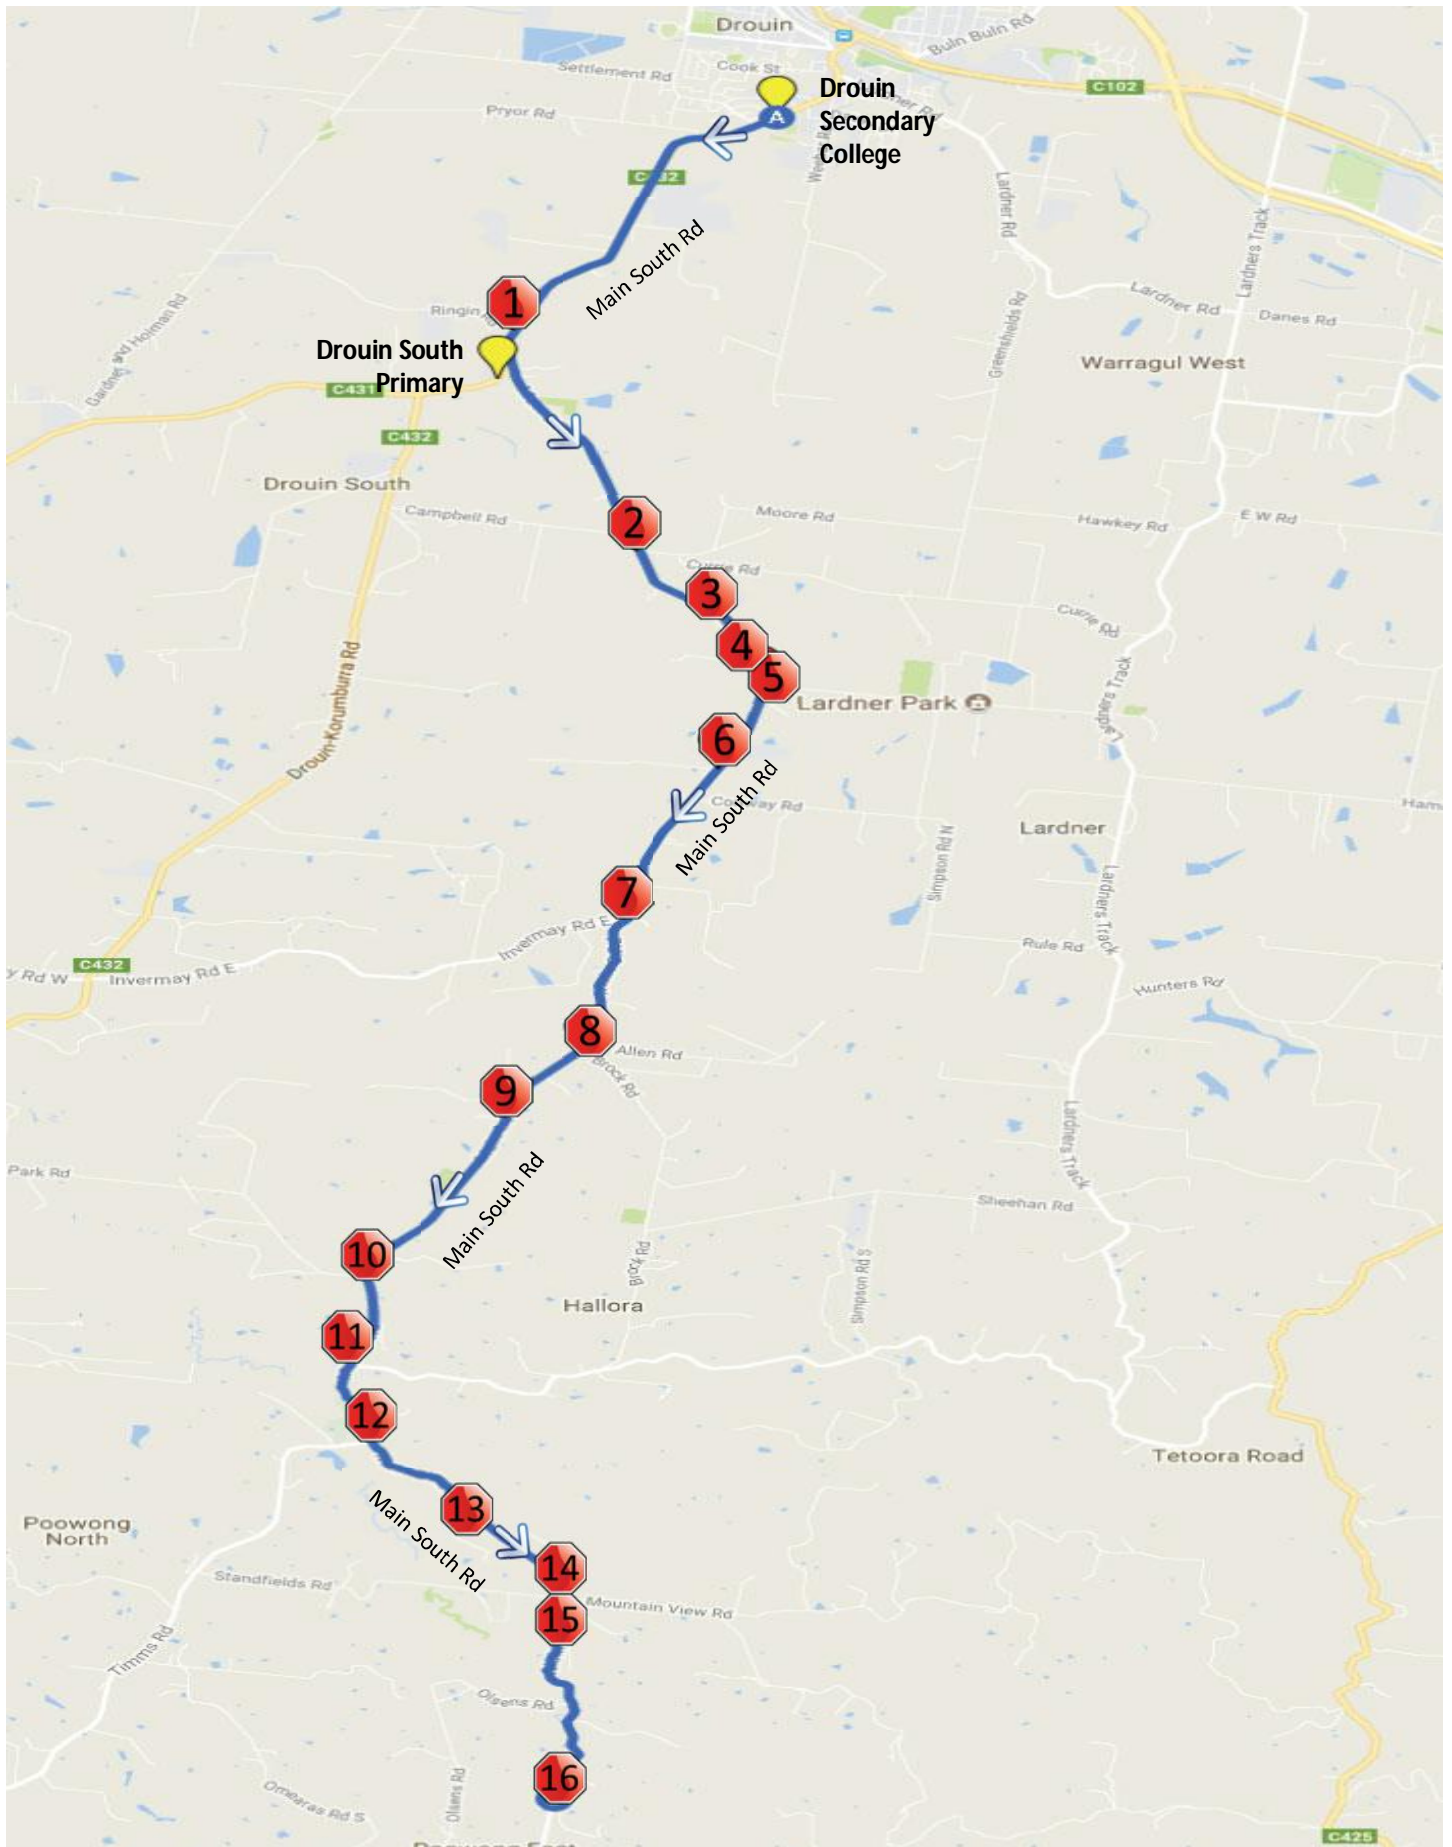

Poowong East – Morning Route

Drouin Secondary College

Poowong East – Morning Route

Drouin Secondary College

Stop	Description	Time
1	2143 Main South Road	7:50
2	Poowong East Hall	7:55
3	Corner Main South Road & Mountain View Road	8:01
4	Corner of Main South Rd & Mountain View Rd	8:01
5	Corner of Main South Rd & Timms Rd	8:03
6	Corner of Main South Rd & Torwood Rd	8:05
7	Corner of Main South Rd & Lang Lang Park Rd	8:06
8	1451 Main South Rd	8:08
9	Corner of Main South Rd & Brock's Rd	8:12
10	Corner of Main South Rd & Invernay Rd	8:13
11	Corner of Main South Rd & Yuulong Rd	8:14
12	Corner of Main South Rd & Burnt Store Road	8:15
13	865 Main South Rd	8:17
14	791 Main South Rd	8:20
15	Corner of Main South Rd & Currie Rd	8:21
	Drouin South Primary School	8:25
16	Corner of Main South Rd & Ringin Road	8:28
17	Corner of Main South Rd & Dyall Road	8:29
	Drouin Secondary College	8:30

Poowong East – Afternoon Route

Drouin Secondary College

Poowong East – Afternoon Route

Drouin Secondary College

Stop	Description	Time
	Drouin Secondary College	3:55
1	Corner of Main South Rd & Dyall Road	3:57
	Drouin South Primary School	4:05
2	Corner of Main South Rd & Currie Rd	4:13
3	791 Main South Rd	4:14
4	865 Main South Rd	4:15
5	Corner of Main South Rd & Burnt Store Road	4:16
6	Corner of Main South Rd & Yuulong Rd	4:17
7	Corner of Main South Rd & Invermay Rd	4:18
8	Corner of Main South Rd & Brock's Rd	4:20
9	1451 Main South Rd	4:21
10	Corner of Main South Rd & Lang Lang Park Rd	4:25
11	Corner of Main South Rd & Torwood Rd	4:27
12	Corner of Main South Rd & Timms Rd	4:28
13	Corner of Main South Rd & Mountain View Rd	4:32
14	Corner Main South Road & Mountain View Road	4:33
15	2143 Main South Road	4:35
16	Poowong East Hall	4:39