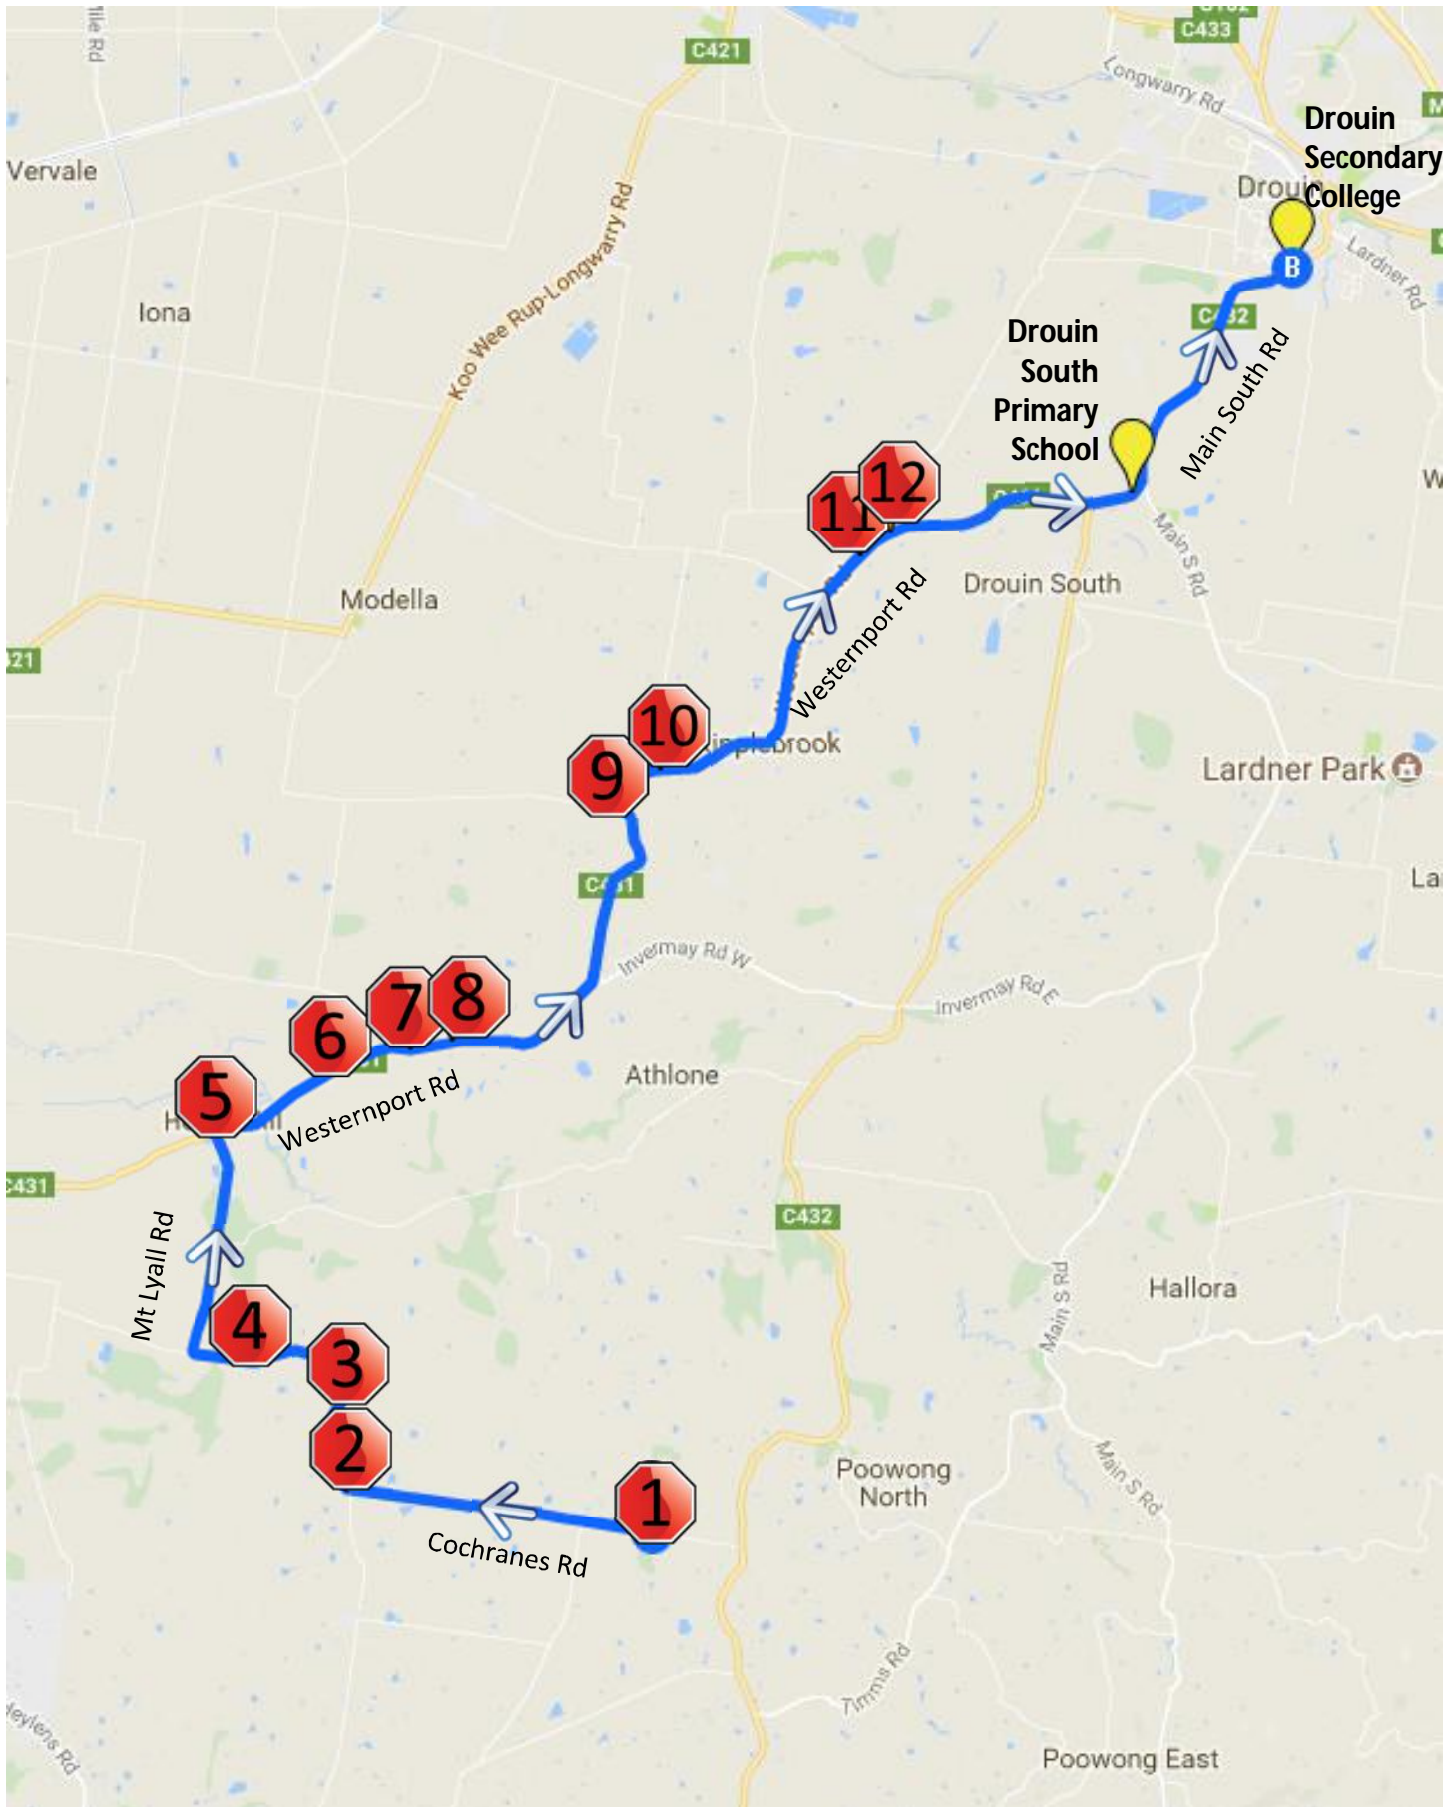

Mt Lyall – Morning Route

Drouin Secondary College

Mt Lyall – Morning Route

Drouin Secondary College

Stop	Description	Time
1	Cochranes Road	7:38
2	Corner of Mt Lyall Rd & Cochranes Rd	7:45
3	Corner of Mt Lyall Rd & Nyora Estate Rd	7:49
4	Corner of Mt Lyall Rd & Haysons Rd	7:50
5	Corner of Westernport Rd & Mt Lyall Rd	8:00
6	Corner of Westernport Rd & Thwaites Rd	8:04
7	1609 Westernport Rd	8:05
8	Corner of Westernport Rd & Phillips Rd	8:07
9	Corner of Westernport Rd & North Yannathan Rd	8:10
10	Corner of Westernport Rd & Lewis Rd	8:12
11	2695 Westernport Rd – Tree Farm	8:15
12	2670 Westernport Rd	8:20
	Drouin South Primary School	8:26
	Drouin Secondary College	8:28

Mt Lyall – Afternoon Route

Drouin Secondary College

Mt Lyall – Afternoon Route

Drouin Secondary College

Stop	Description	Time
	Drouin Secondary College	4:00
	Drouin South Primary School	4:02
1	2670 Westernport Rd	4:08
2	2695 Westernport Rd – Tree Farm	4:13
3	Corner of Westernport Rd & Lewis Rd	4:16
4	Corner of Westernport Rd & North Yannathan Rd	4:18
5	Corner of Westernport Rd & Phillips Rd	4:21
6	1609 Westernport Rd	4:23
7	Corner of Westernport Rd & Thwaites Rd	4:24
8	Corner of Westernport Rd & Mt Lyall Rd	4:28
9	Corner of Mt Lyall Rd & Haysons Rd	4:38
10	Corner of Mt Lyall Rd & Nyora Estate Rd	4:39
11	Corner of Mt Lyall Rd & Cochranes Rd	4:43
12	Cochranes Road	4:50