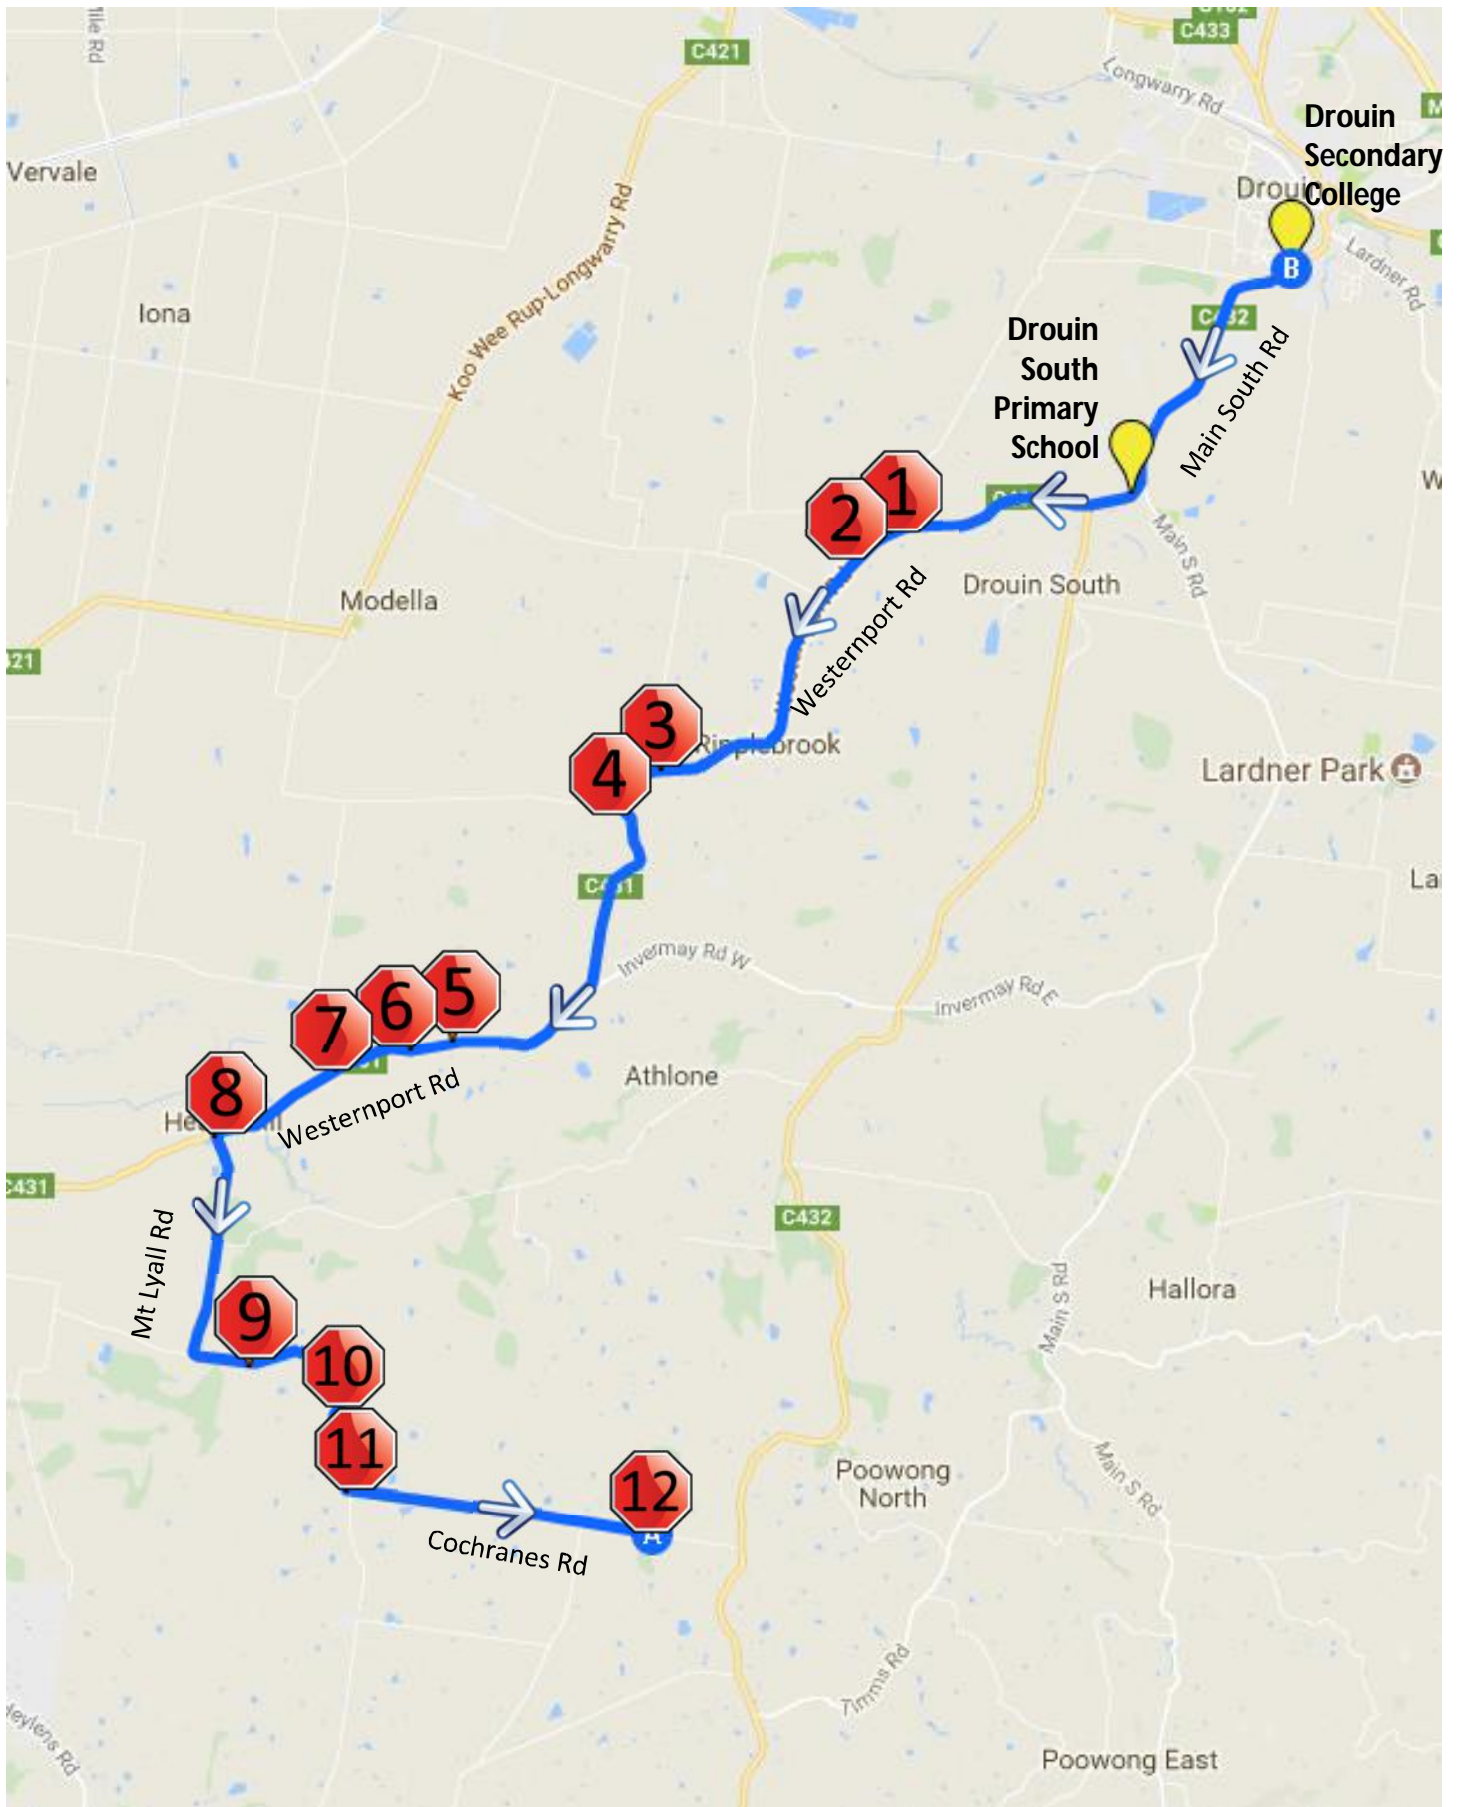

Mt Lyall – Morning Route

Drouin Secondary College

Mt Lyall – Morning Route

Drouin Secondary College

Stop	Description	Time
1	Cochranes Road	7:38
2	Corner of Mt Lyall Rd & Cochranes Rd	7:45
3	Corner of Mt Lyall Rd & Nyora Estate Rd	7:49
4	Corner of Mt Lyall Rd & Haysons Rd	7:50
5	Corner of Westernport Rd & Mt Lyall Rd	8:00
6	Corner of Westernport Rd & Thwaites Rd	8:04
7	1609 Westernport Rd	8:05
8	Corner of Westernport Rd & Phillips Rd	8:07
9	Corner of Westernport Rd & North Yannathan Rd	8:10
10	Corner of Westernport Rd & Lewis Rd	8:12
11	2695 Westernport Rd – Tree Farm	8:15
12	2670 Westernport Rd	8:20
	Drouin South Primary School	8:26
	Drouin Secondary College	8:28

Mt Lyall – Afternoon Route

Drouin Secondary College

Mt Lyall – Afternoon Route

Drouin Secondary College

Stop	Description	Time
	Drouin Secondary College	4:00
	Drouin South Primary School	4:02
1	2670 Westernport Rd	4:08
2	2695 Westernport Rd – Tree Farm	4:13
3	Corner of Westernport Rd & Lewis Rd	4:16
4	Corner of Westernport Rd & North Yannathan Rd	4:18
5	Corner of Westernport Rd & Phillips Rd	4:21
6	1609 Westernport Rd	4:23
7	Corner of Westernport Rd & Thwaites Rd	4:24
8	Corner of Westernport Rd & Mt Lyall Rd	4:28
9	Corner of Mt Lyall Rd & Haysons Rd	4:38
10	Corner of Mt Lyall Rd & Nyora Estate Rd	4:39
11	Corner of Mt Lyall Rd & Cochranes Rd	4:43
12	Cochranes Road	4:50