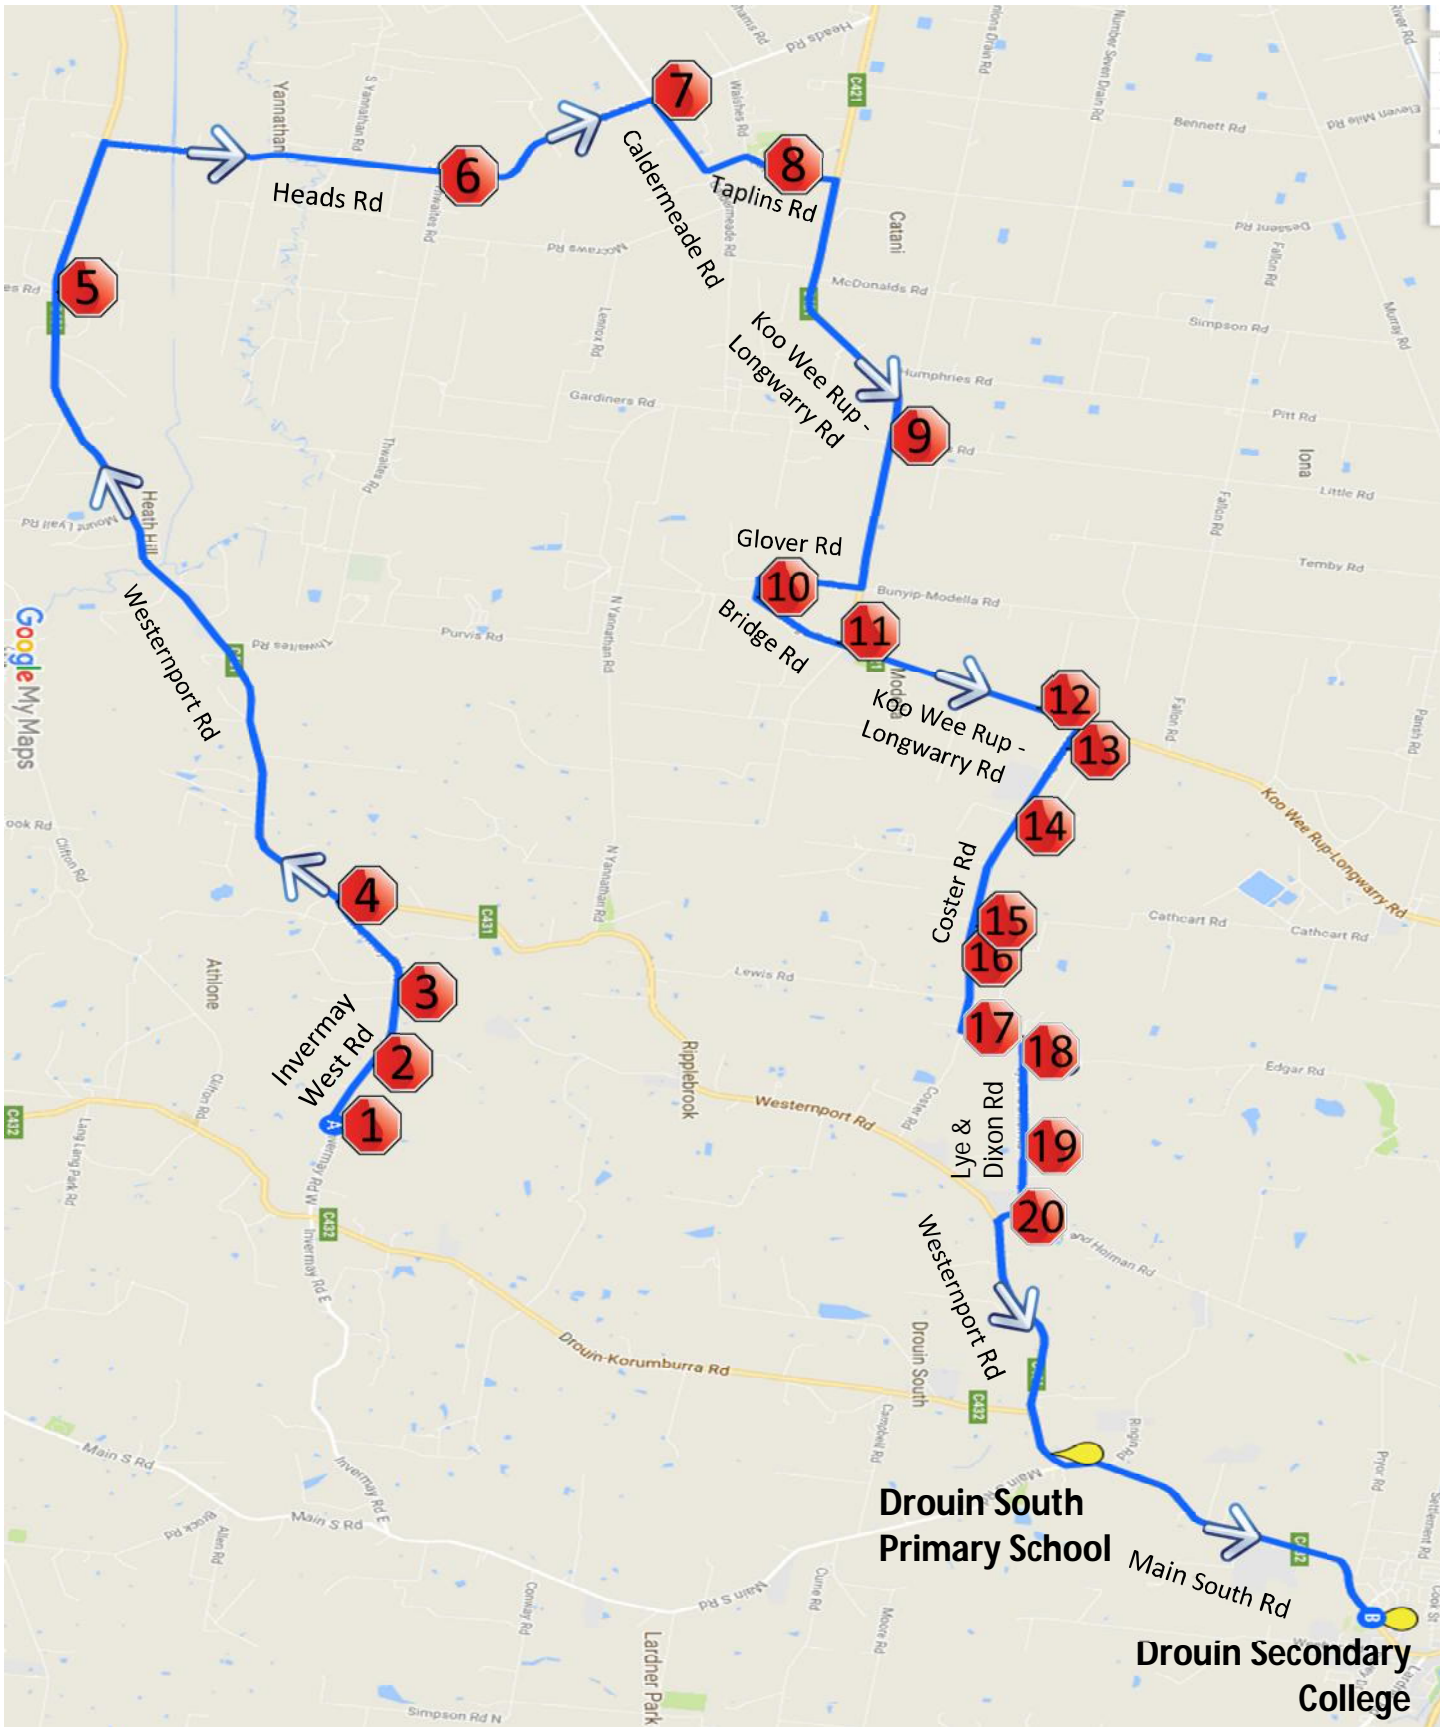

Heath Hill – Morning Route

Drouin Secondary College

Heath Hill – Morning Route

Drouin Secondary College

Stop	Description	Time
1	350 Invermay Road West	7:40
2	260 Invermay Road West	7:41
3	205 Invermay Road West	7:42
4	Cnr Invermay Road West & Westernport Road	7:46
5	Cnr Westernport & Pooles Roads	7:52
6	Cnr Thwaites Road & Heads Road	7:57
7	Cnr Caldermeade & Heads Road	7:58
8	Catani Hall	8:00
9	Corner of Casses Rd & Koo Wee Rup -Longwarry Rd	8:02
10	Corner of Bridges Rd & Glover Rd	8:05
11	Modella Hall	8:08
12	Corner of Coster Rd & 995 Longwarry-Koo Wee Rup Rd	8:09
13	30 Coster Rd	8:11
14	70 Coster Rd	8:12
15	125 Coster Rd	8:13
16	Corner of Cathcart Rd & Coster Rd	8:15
17	Corner of Coster & Lye Rd and Dixon Rd	8:16
18	Corner of Lye and Dixon Rd & Edgar Rd	8:18
19	100 Lye and Dixon Rd	8:21
20	Corner of Lye and Dixon Rd & Garner and Holman	8:23
	Drouin South Primary School	8:25
	Drouin Secondary College	8:30

Heath Hill – Afternoon Route

Drouin Secondary College

Heath Hill – Afternoon Route

Drouin Secondary College

Stop	Description	Time
	Drouin Secondary College	3:55
	Drouin South Primary School	4:00
1	Corner of Lye and Dixon Rd & Garner and Holman	4:03
2	100 Lye and Dixon Rd	4:05
3	Corner of Lye and Dixon Rd & Edgar Rd	4:07
4	Corner of Coster & Lye Rd and Dixon Rd	4:08
5	Corner of Cathcart Rd & Coster Rd	4:10
6	125 Coster Rd	4:12
7	70 Coster Rd	4:13
8	30 Coster Rd	4:14
9	Corner of Coster Rd & 995 Longwarry-Koo Wee Rup Rd	4:16
10	Modella Hall	4:17
11	Corner of Bridges Rd & Glover Rd	4:19
12	Corner of Casses Rd & Koo Wee Rup -Longwarry Rd	4:21
13	Catani Hall	4:23
14	Cnr Caldermeade & Heads Road	4:25
15	Cnr Thwaites Road & Heads Road	4:26
16	Cnr Westernport & Pooles Roads	4:31
17	Cnr Invermay Road West & Westernport Road	4:37
18	205 Invermay Road West	4:41
19	260 Invermay Road West	4:42
20	350 Invermay Road West	4:43