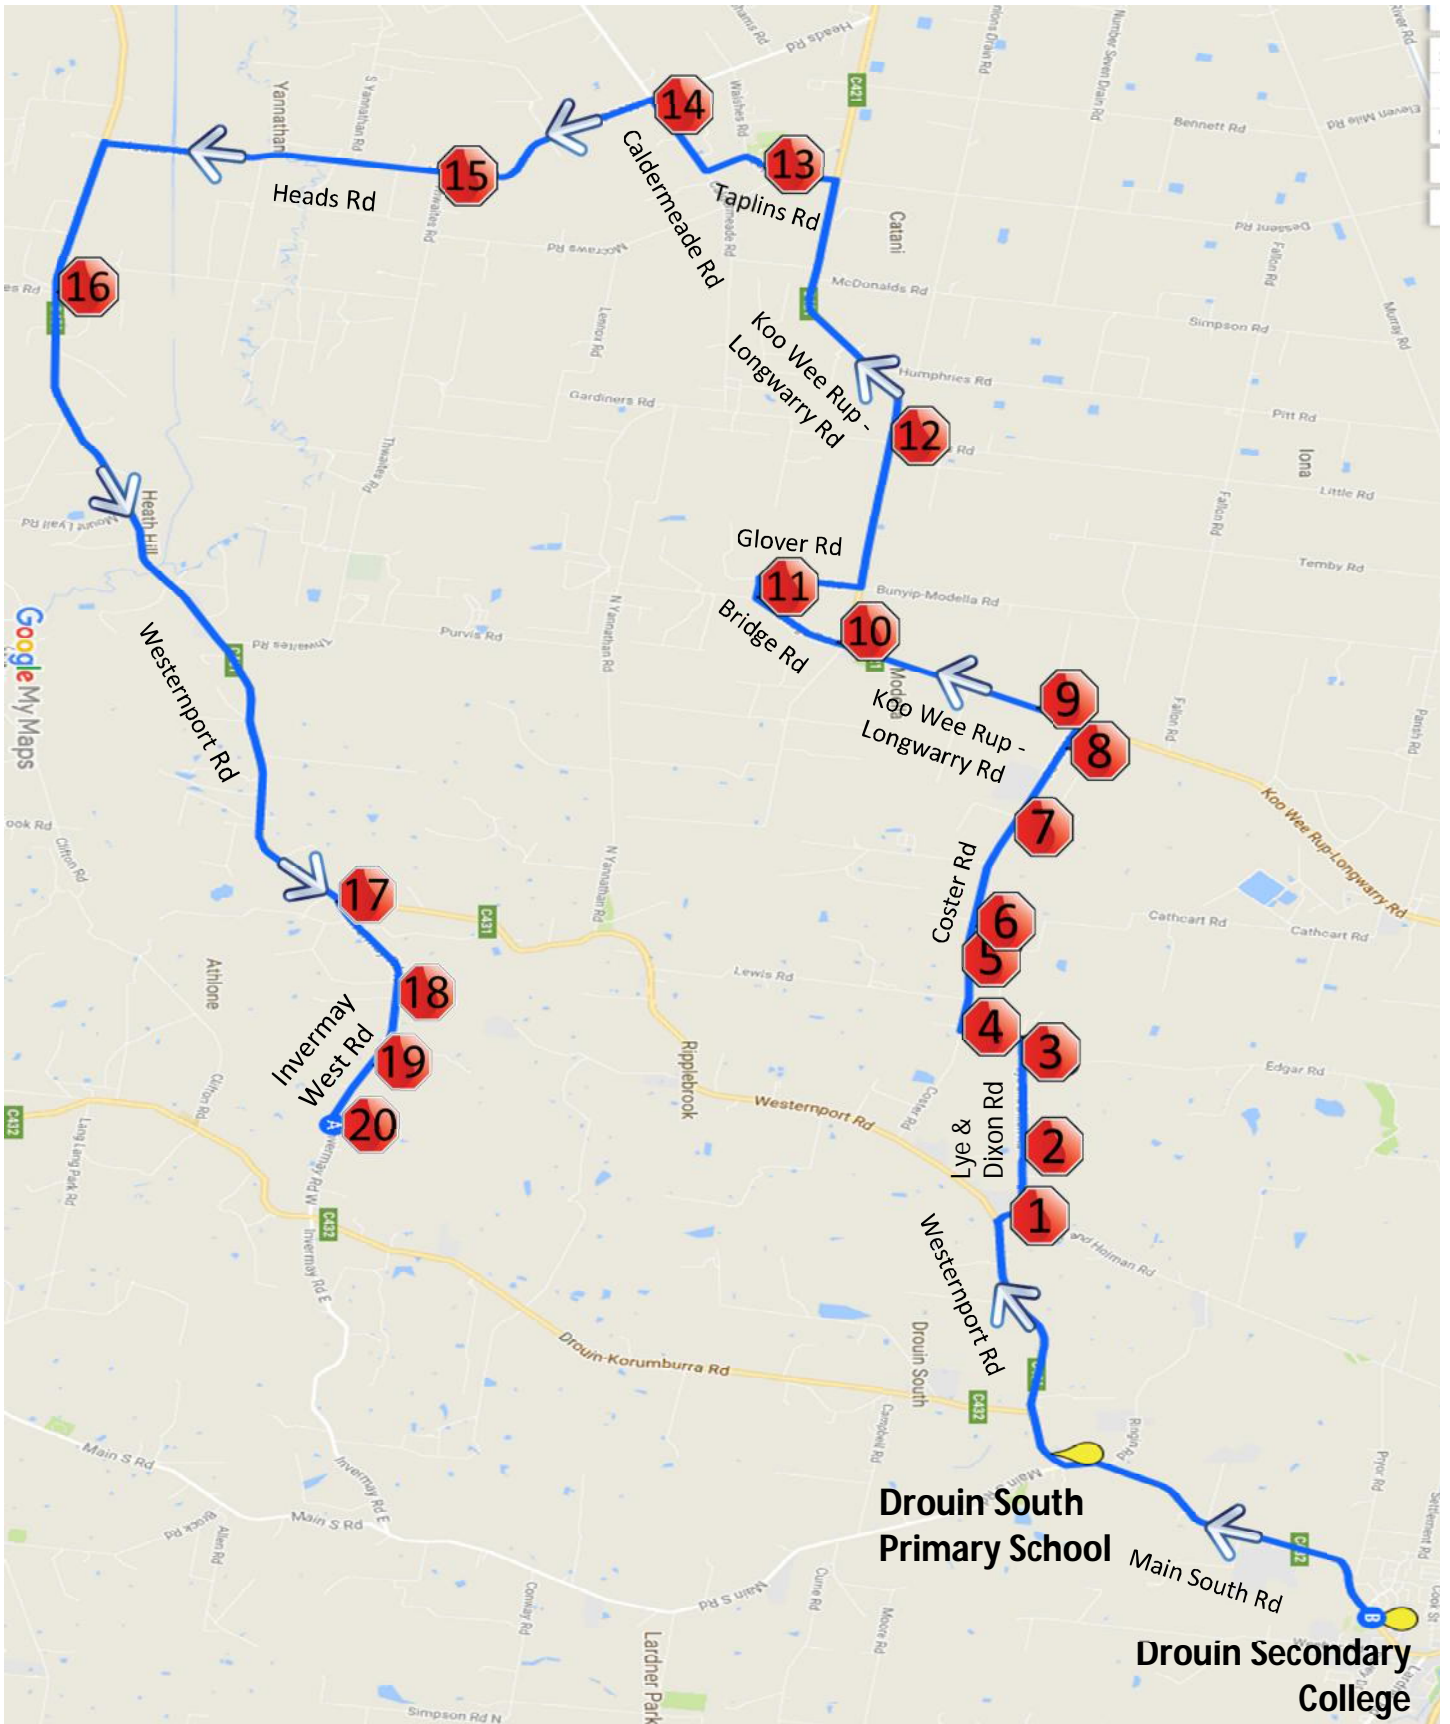

Heath Hill – Morning Route

Drouin Secondary College

Heath Hill – Morning Route

Drouin Secondary College

Stop	Description	Time
1	350 Invermay Road West	7:40
2	260 Invermay Road West	7:41
3	205 Invermay Road West	7:42
4	Cnr Invermay Road West & Westernport Road	7:46
5	Cnr Westernport & Pooles Roads	7:52
6	Cnr Thwaites Road & Heads Road	7:57
7	Cnr Caldermeade & Heads Road	7:58
8	Catani Hall	8:00
9	Corner of Casses Rd & Koo Wee Rup -Longwarry Rd	8:02
10	Corner of Bridges Rd & Glover Rd	8:05
11	Modella Hall	8:08
12	Corner of Coster Rd & 995 Longwarry-Koo Wee Rup Rd	8:09
13	30 Coster Rd	8:11
14	70 Coster Rd	8:12
15	125 Coster Rd	8:13
16	Corner of Cathcart Rd & Coster Rd	8:15
17	Corner of Coster & Lye Rd and Dixon Rd	8:16
18	Corner of Lye and Dixon Rd & Edgar Rd	8:18
19	100 Lye and Dixon Rd	8:21
20	Corner of Lye and Dixon Rd & Garner and Holman	8:23
	Drouin South Primary School	8:25
	Drouin Secondary College	8:30

Heath Hill – Afternoon Route

Drouin Secondary College

Heath Hill – Afternoon Route

Drouin Secondary College

Stop	Description	Time
	Drouin Secondary College	3:55
	Drouin South Primary School	4:00
1	Corner of Lye and Dixon Rd & Garner and Holman	4:03
2	100 Lye and Dixon Rd	4:05
3	Corner of Lye and Dixon Rd & Edgar Rd	4:07
4	Corner of Coster & Lye Rd and Dixon Rd	4:08
5	Corner of Cathcart Rd & Coster Rd	4:10
6	125 Coster Rd	4:12
7	70 Coster Rd	4:13
8	30 Coster Rd	4:14
9	Corner of Coster Rd & 995 Longwarry-Koo Wee Rup Rd	4:16
10	Modella Hall	4:17
11	Corner of Bridges Rd & Glover Rd	4:19
12	Corner of Casses Rd & Koo Wee Rup -Longwarry Rd	4:21
13	Catani Hall	4:23
14	Cnr Caldermeade & Heads Road	4:25
15	Cnr Thwaites Road & Heads Road	4:26
16	Cnr Westernport & Pooles Roads	4:31
17	Cnr Invermay Road West & Westernport Road	4:37
18	205 Invermay Road West	4:41
19	260 Invermay Road West	4:42
20	350 Invermay Road West	4:43