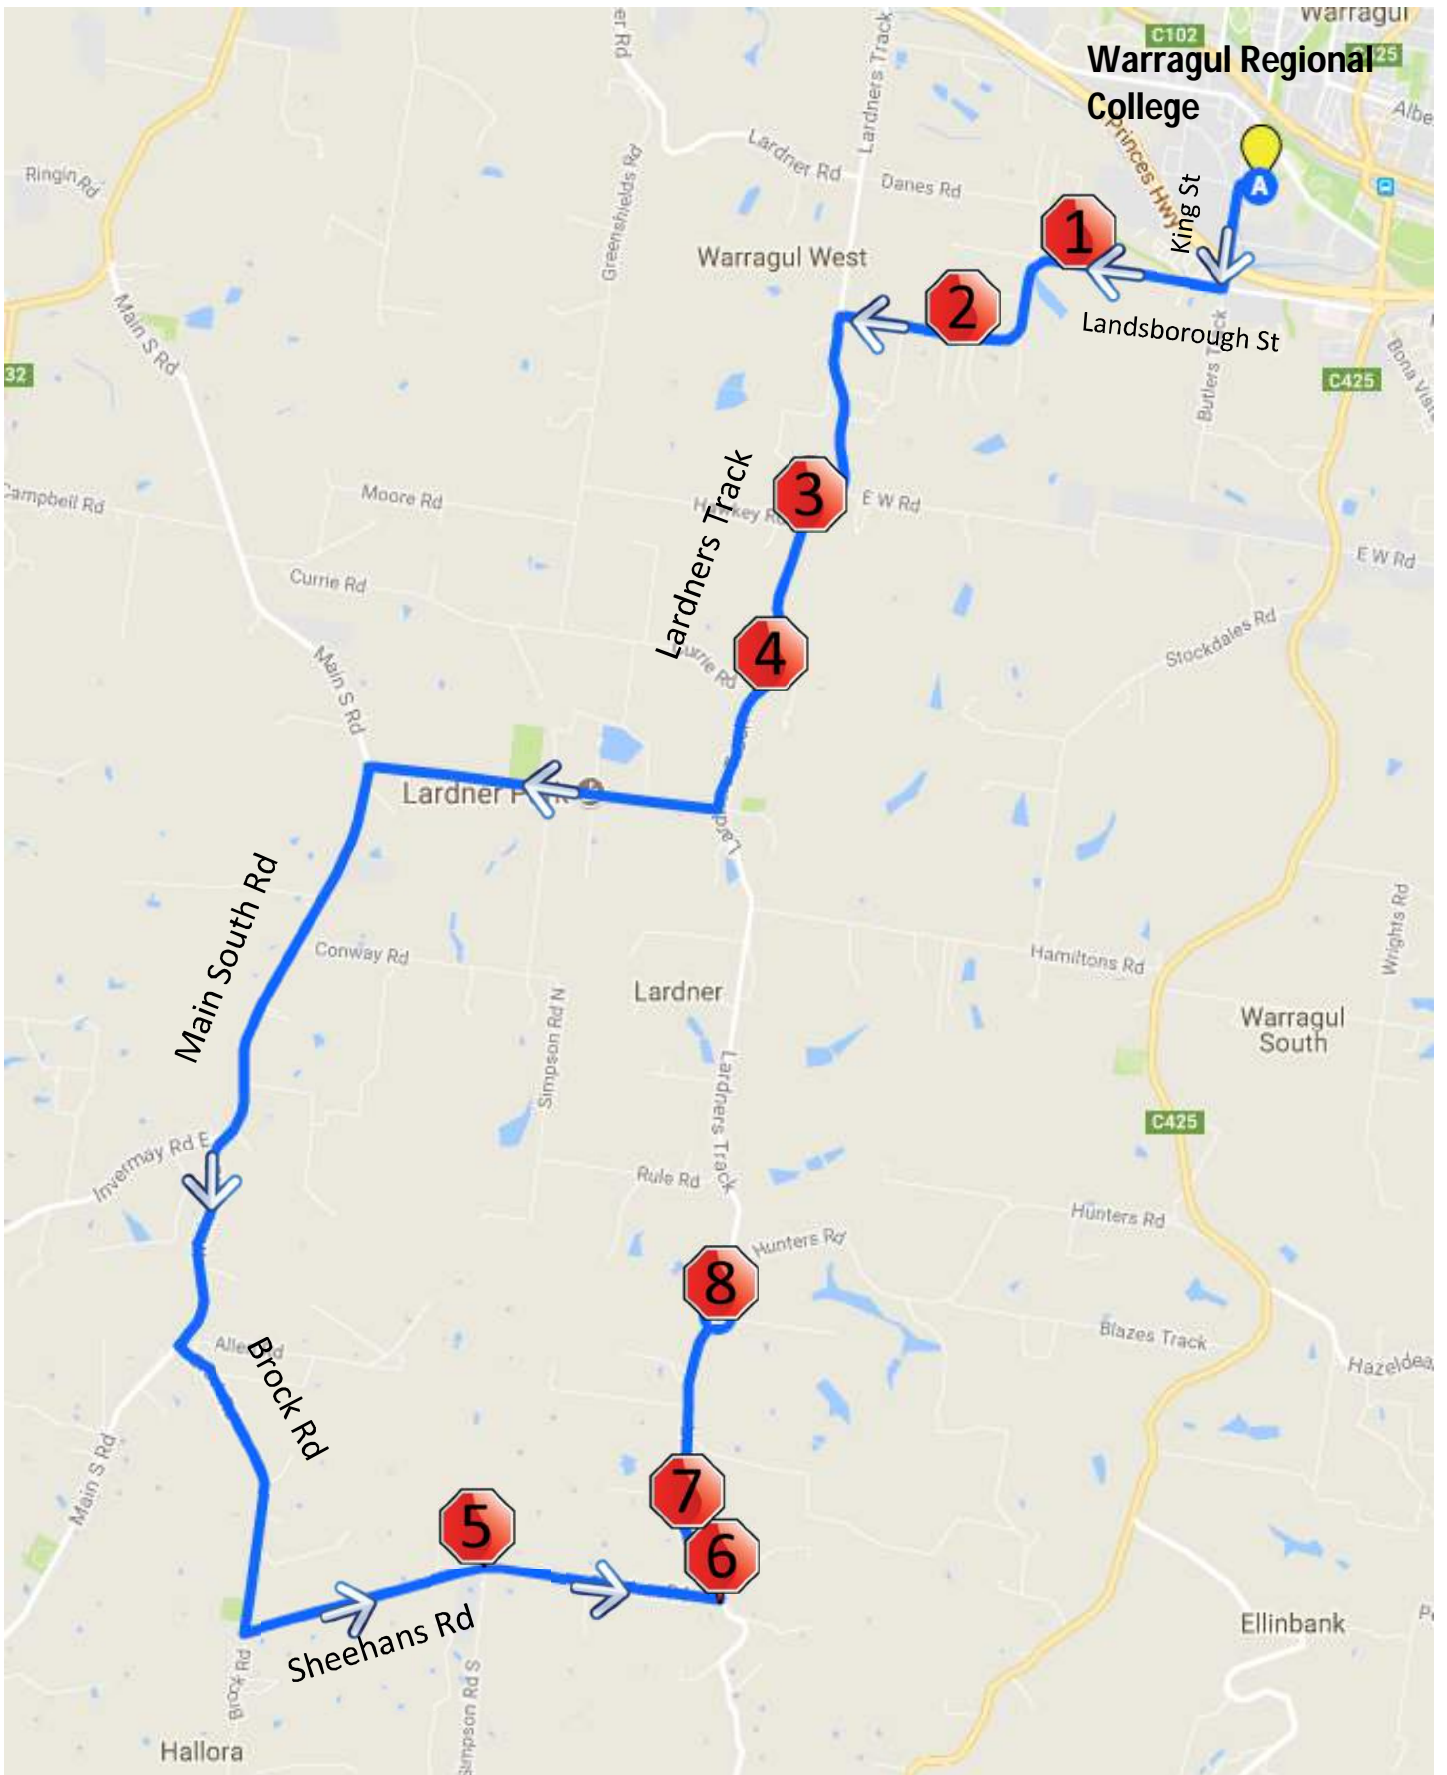

Lardners Track – Morning Route

Warragul Regional College

Lardners Track – Morning Route

Warragul Regional College

Stop	Description	Time
1	Corner of Sheehans & Simpsons Rd	7:58
2	Corner of Sheehans Rd & Lardners Trk	8:01
3	1810a Lardners Trk	8:04
4	Corner of Maxwell's Rd & Lardners Trk	8:05
5	Corner of Currie Rd & Lardners Trk	8:09
6	Corner of Hawkey Rd & Lardners Trk	8:11
7	Corner of Landsborough Rd & Camelot Ct	8:16
	Warragul Regional College	8:20

Lardners Track – Afternoon Route

Warragul Regional College

Lardners Track – Afternoon Route

Warragul Regional College

Stop	Description	Time
	Warragul Regional College	3:55
1	Corner of Landsborough Rd & Camelot Ct	3:57
2	331 Warragul-Lardner Rd	4:03
3	Corner of Hawkey Rd & Lardners Trk	4:04
4	Corner of Currie Rd & Lardners Trk	4:05
5	Corner of Sheehans & Simpsons Rd	4:17
6	Corner of Sheehans Rd & Lardners Trk	4:20
7	1810a Lardners Trk	4:23
8	Corner of Maxwell's Rd & Lardners Trk	4:25