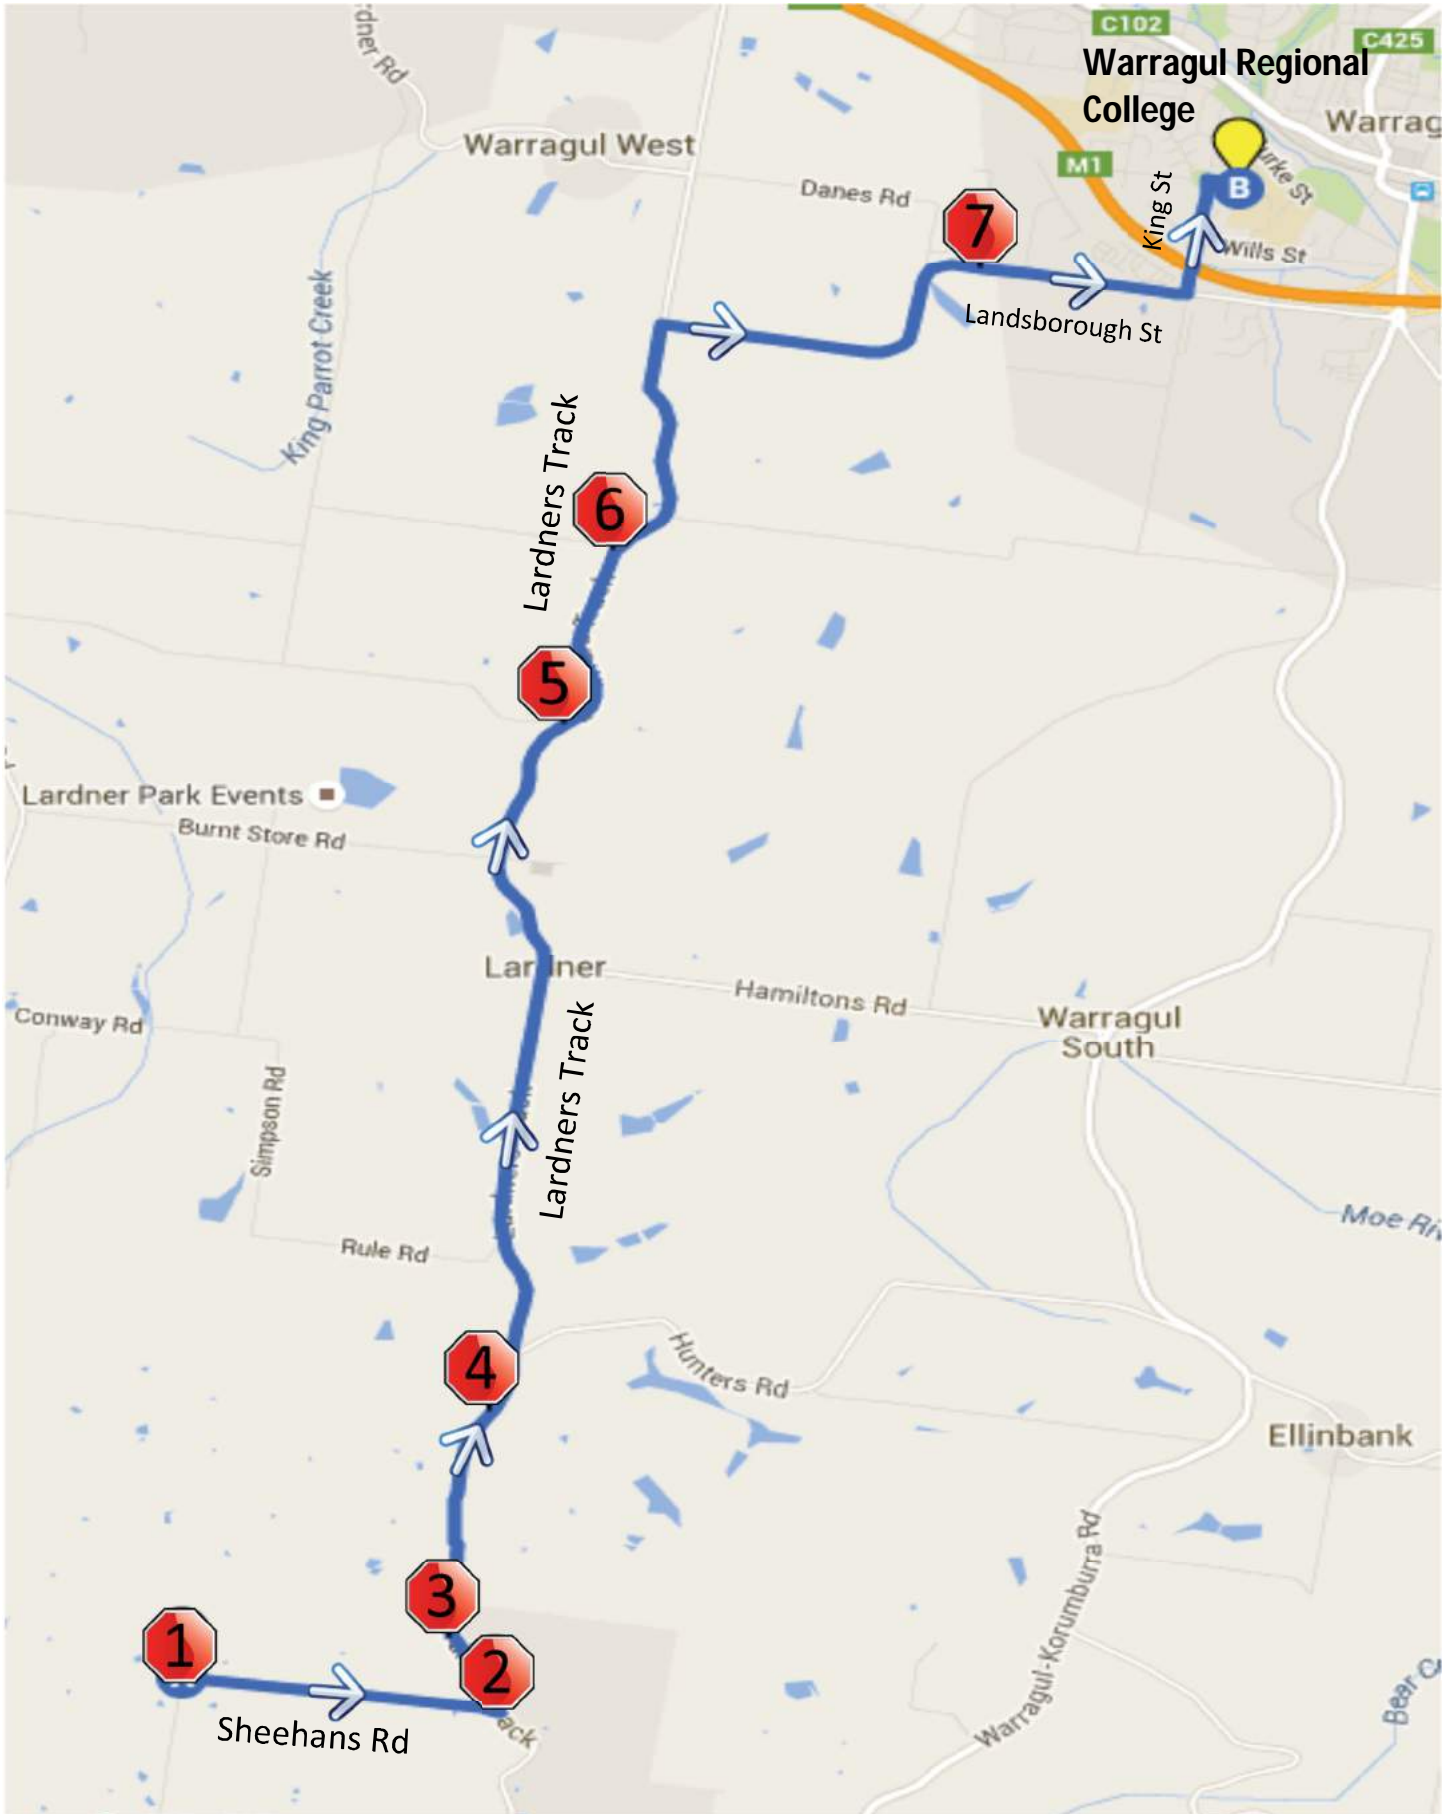

Lardners Track – Morning Route

Warragul Regional College

Lardners Track – Morning Route

Warragul Regional College

Stop	Description	Time
1	Corner of Sheehans & Simpsons Rd	7:58
2	Corner of Sheehans Rd & Lardners Trk	8:01
3	1810a Lardners Trk	8:04
4	Corner of Maxwell's Rd & Lardners Trk	8:05
5	Corner of Currie Rd & Lardners Trk	8:09
6	Corner of Hawkey Rd & Lardners Trk	8:11
7	Corner of Landsborough Rd & Camelot Ct	8:16
	Warragul Regional College	8:20

Lardners Track – Afternoon Route

Warragul Regional College

Lardners Track – Afternoon Route

Warragul Regional College

Stop	Description	Time
	Warragul Regional College	3:55
1	Corner of Landsborough Rd & Camelot Ct	3:57
2	331 Warragul-Lardner Rd	4:03
3	Corner of Hawkey Rd & Lardners Trk	4:04
4	Corner of Currie Rd & Lardners Trk	4:05
5	Corner of Sheehans & Simpsons Rd	4:17
6	Corner of Sheehans Rd & Lardners Trk	4:20
7	1810a Lardners Trk	4:23
8	Corner of Maxwell's Rd & Lardners Trk	4:25