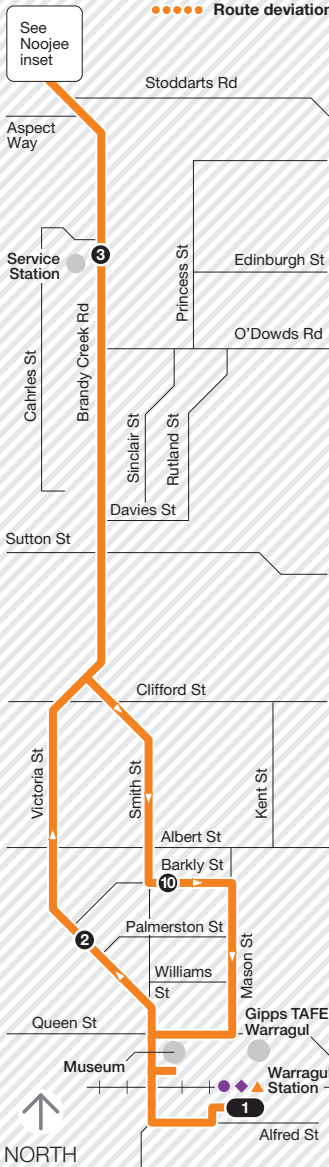

# Warragul Station to Noojee

Route 5 via Main Neerim Rd > Brandy Creek Rd

Zone 6 & 7

●●●●● Route deviation

Noojee Inset

Regional

For more information visit [ptv.vic.gov.au](http://ptv.vic.gov.au) or call 1800 800 007 (6am – midnight daily)

MAP NOT TO SCALE

© Public Transport Victoria 2014