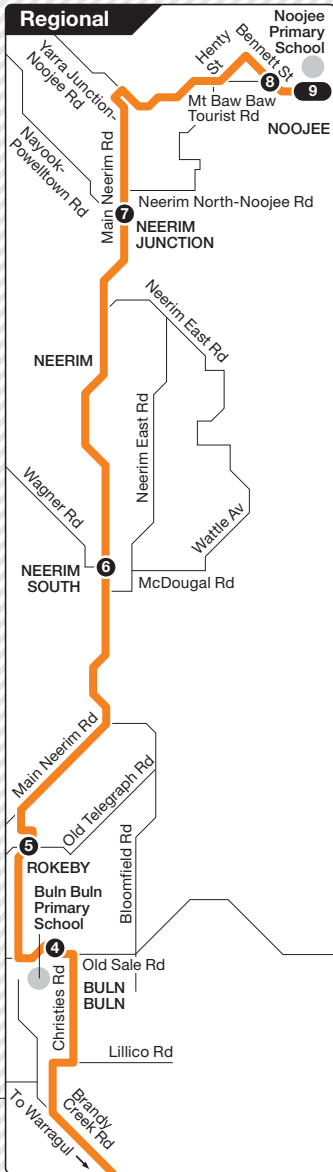

# Warragul Station to Noojee

Route 5 via Main Neerim Rd > Brandy Creek Rd

Zone 6 & 7

●●●●● Route deviation

Noojee Inset

Regional

For more information visit [ptv.vic.gov.au](http://ptv.vic.gov.au) or call 1800 800 007 (6am – midnight daily)

MAP NOT TO SCALE

© Public Transport Victoria 2014