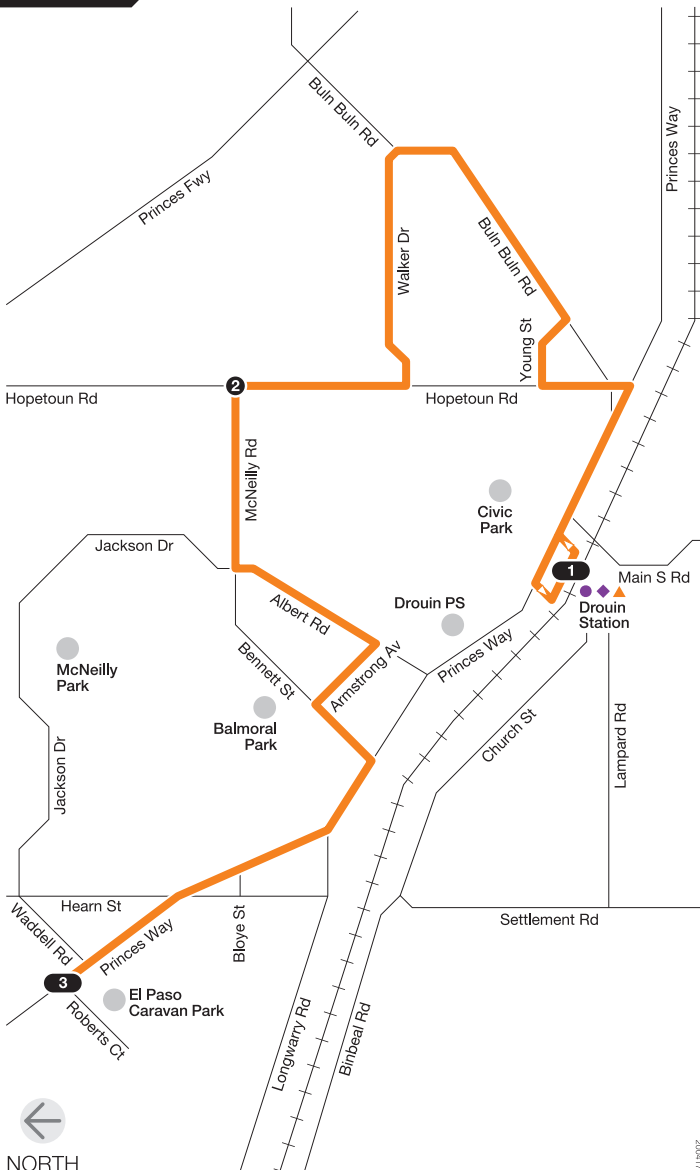

Drouin Station – Drouin North

Route 86

via McNeilly Rd

Zone 6

NORTH

200417

Ticketing zone

Single zone

V/Line train station

V/Line coach stop

Connecting bus

Train line

Terminus

Major stop

For more information
visit ptv.vic.gov.au
or call 1800 800 007

MAP NOT TO SCALE

© Public Transport Victoria 2017