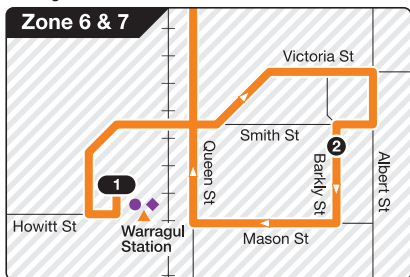

Warragul Station – Drouin Station

Route 85

via Drouin South

Zone 6

Warragul inset

010517

Ticketing zones

Single zone

Zone overlap

V/Line train station

V/Line coach stop

Connecting bus

Train line

Terminus

Major stop

For more information visit ptv.vic.gov.au or call 1800 800 007

MAP NOT TO SCALE

© Public Transport Victoria 2017