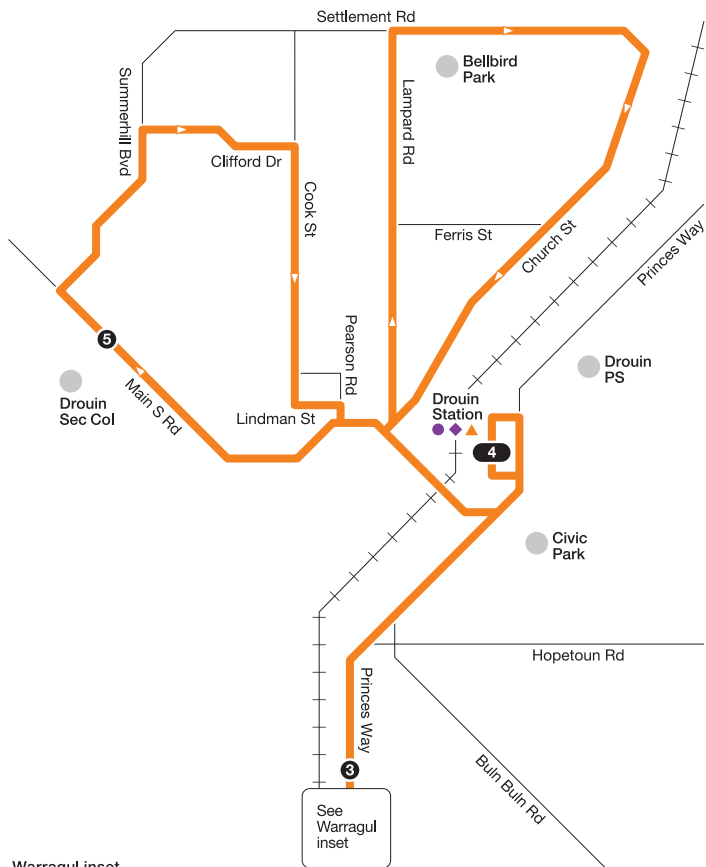

Warragul Station – Drouin Station

Route 85

via Drouin South

Zone 6

Warragul inset

010517

Ticketing zones

Single zone

Zone overlap

V/Line train station

V/Line coach stop

Connecting bus

Train line

Terminus

Major stop

For more information visit ptv.vic.gov.au or call 1800 800 007

MAP NOT TO SCALE

© Public Transport Victoria 2017