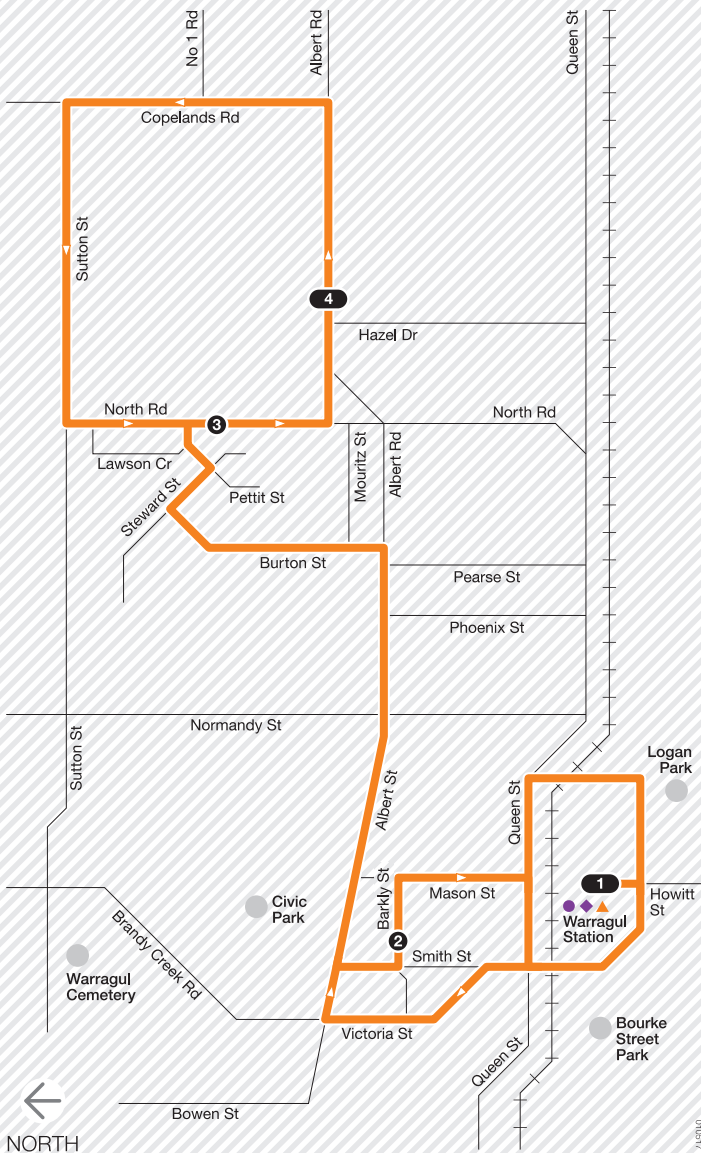

Warragul Station – Warragul East

Route 83

via Copelands Rd

Zone 6 & 7

NORTH

010517

Ticketing zones

For more information visit ptv.vic.gov.au or call 1800 800 007

MAP NOT TO SCALE

© Public Transport Victoria 2017