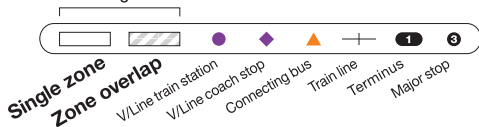

Warragul Station – Warragul East

Route 83

via Copelands Rd

Zone 6 & 7

NORTH

010517

Ticketing zones

For more information visit ptv.vic.gov.au or call 1800 800 007