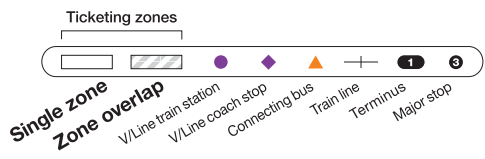

Warragul Station – Warragul North

Route 81

via Latrobe St

Zone 6 & 7

215010

For more information visit ptv.vic.gov.au or call 1800 800 007

MAP NOT TO SCALE
© Public Transport Victoria 2017