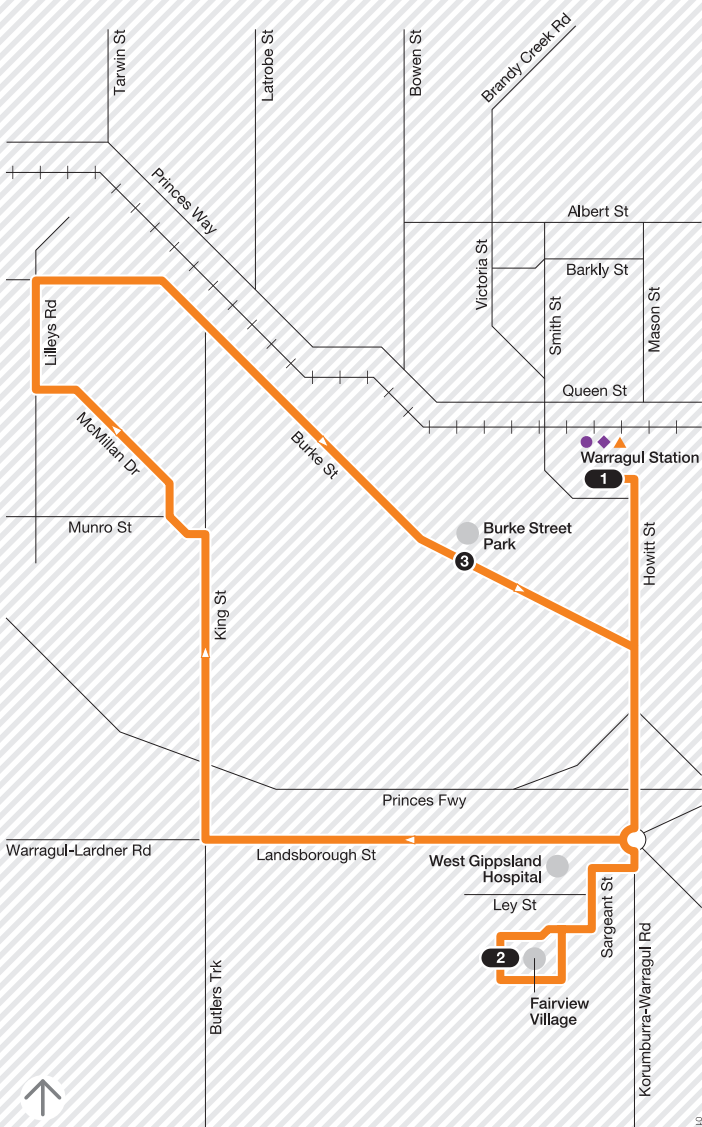

Warragul Station – Warragul South

Route 80

via West Gippsland Hospital

Zone 6 & 7

215010

For more information visit ptv.vic.gov.au or call 1800 800 007

MAP NOT TO SCALE
© Public Transport Victoria 2017