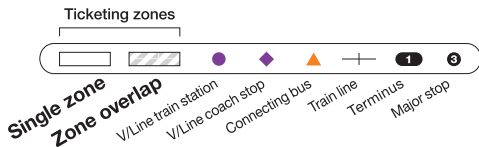

Warragul Station – Warragul South

Route 80

via West Gippsland Hospital

Zone 6 & 7

215010

For more information visit ptv.vic.gov.au or call 1800 800 007

MAP NOT TO SCALE
© Public Transport Victoria 2017