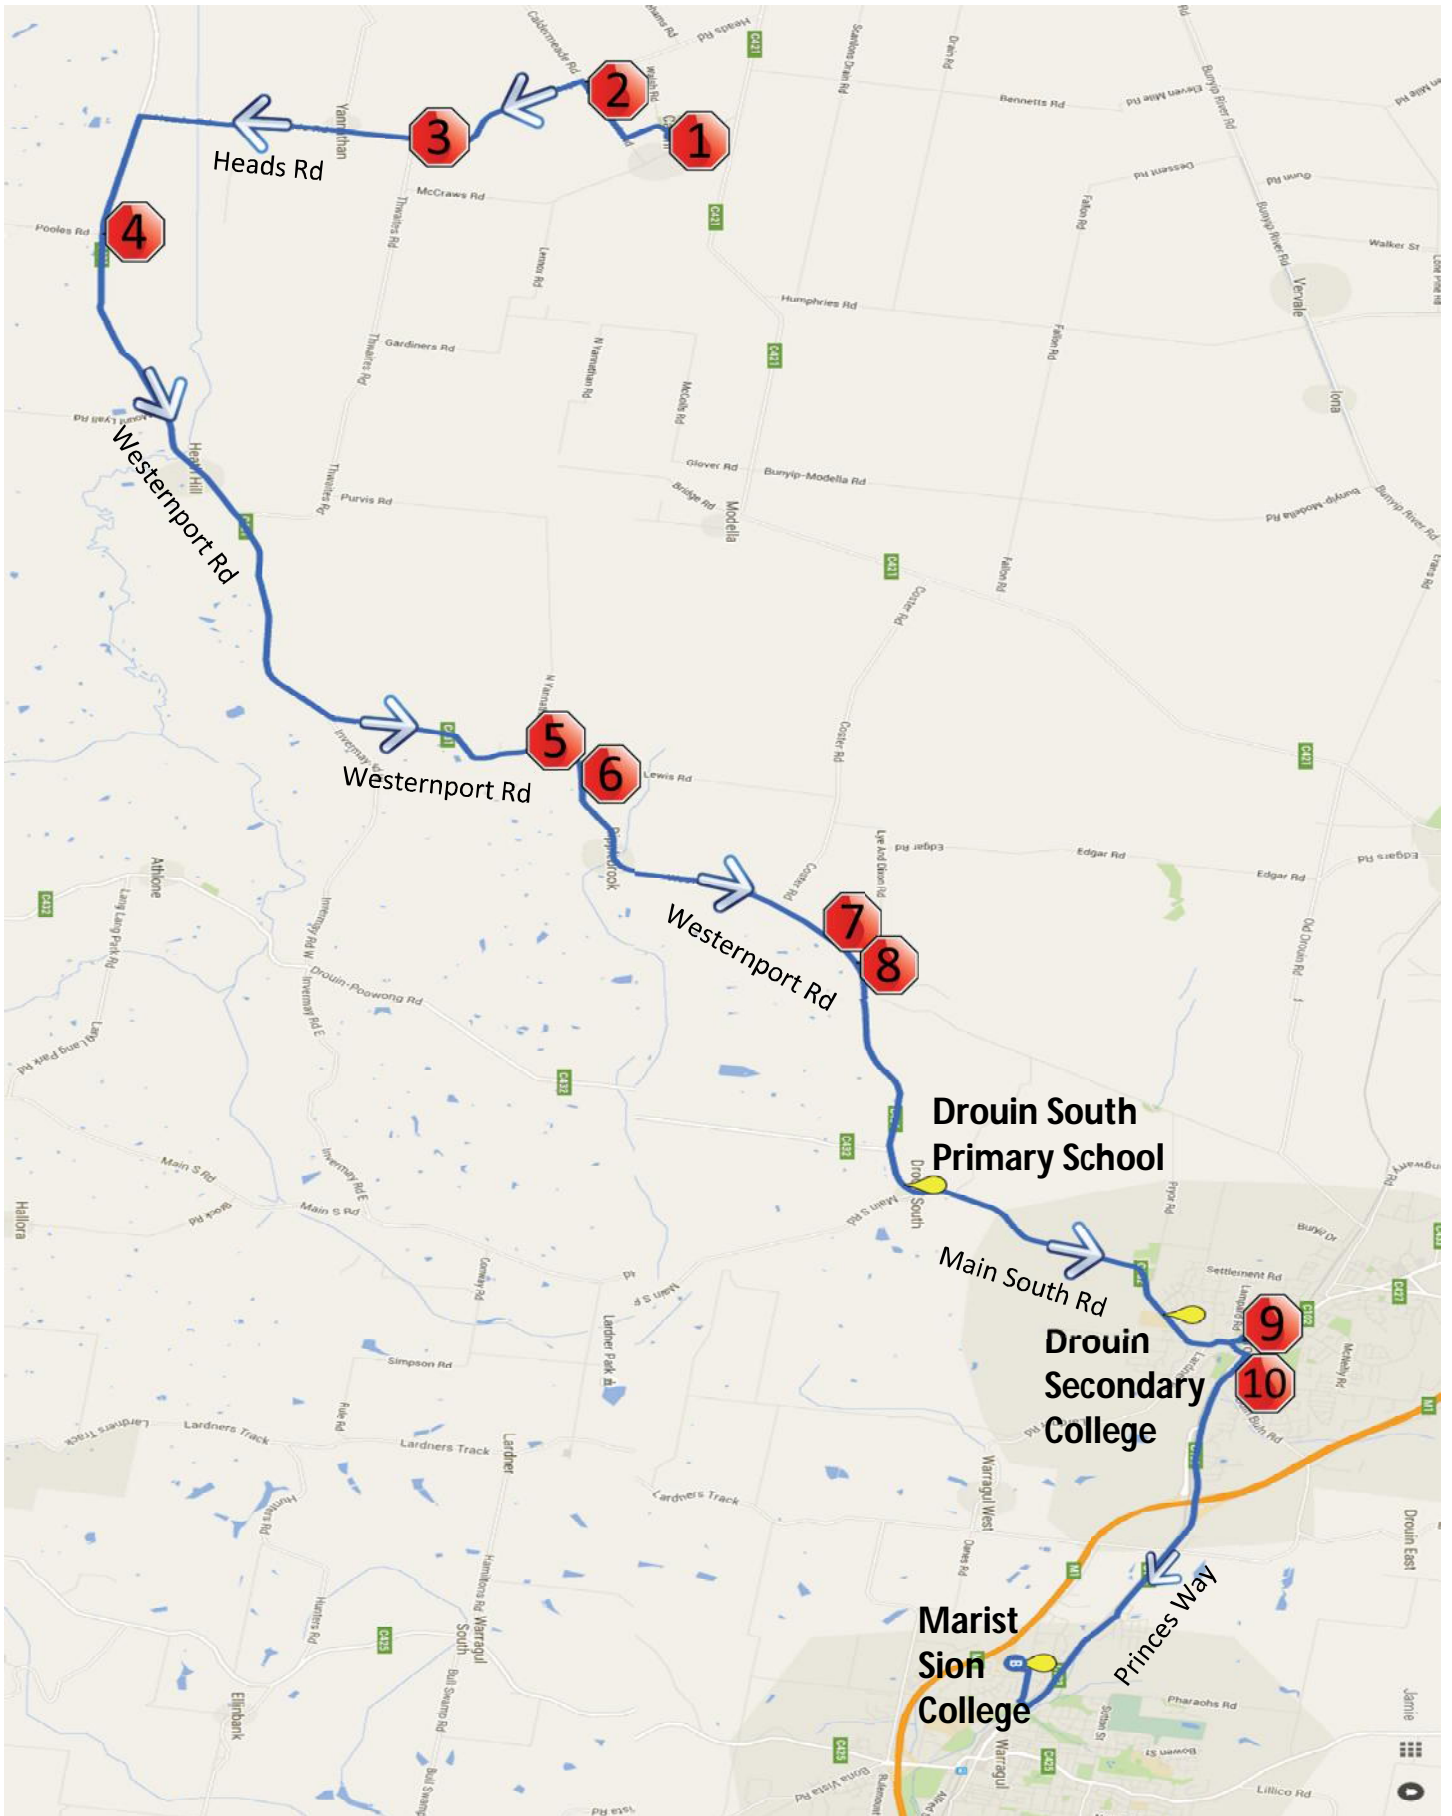

Heath Hill – Morning Route

Drouin Secondary College

Heath Hill – Morning Route

Drouin Secondary College

Stop	Description	Time
1	Catani Hall – 64 Taplins Rd	7:45
2	Corner of Caldermeade & Heads Rd	7:47
3	Corner of Thwaites Rd & Heads Rd	7:51
4	Corner of Westernport Rd & Pooles Rd	7:56
5	Corner of Westernport Rd & North Yannathan Rd	8:10
6	Corner of Westernport Rd & Lewis Rd	8:12
7	2695 Westernport Rd – Tree Farm	8:15
8	2670 Westernport Rd	8:20
	Drouin South Primary School	8:24
	Drouin Secondary College	8:27
9	Porter Place Interchange	8:30
10	ANZ Bank – 17 Princes Way	8:35
	Marist Sion College	8:52

Heath Hill – Afternoon Route

Drouin Secondary College

Heath Hill – Afternoon Route

Drouin Secondary College

Stop	Description	Time
	Marist Sion College	3:30
1	ANZ Bank – 17 Princes Way	3:37
2	Porter Place Interchange	3:42
	Drouin Secondary College	3:55
	Drouin South Primary School	3:59
3	2670 Westernport Rd	4:10
4	2695 Westernport Rd – Tree Farm	4:15
5	Corner of Westernport Rd & Lewis Rd	4:18
6	Corner of Westernport Rd & North Yannathan Rd	4:20
7	Corner of Westernport Rd & Pooles Rd	4:23
8	Corner of Thwaites Rd & Heads Rd	4:29
9	Corner of Caldermeade Rd & Heads Rd	4:30
10	Catani Hall – 64 Taplins Rd	4:34