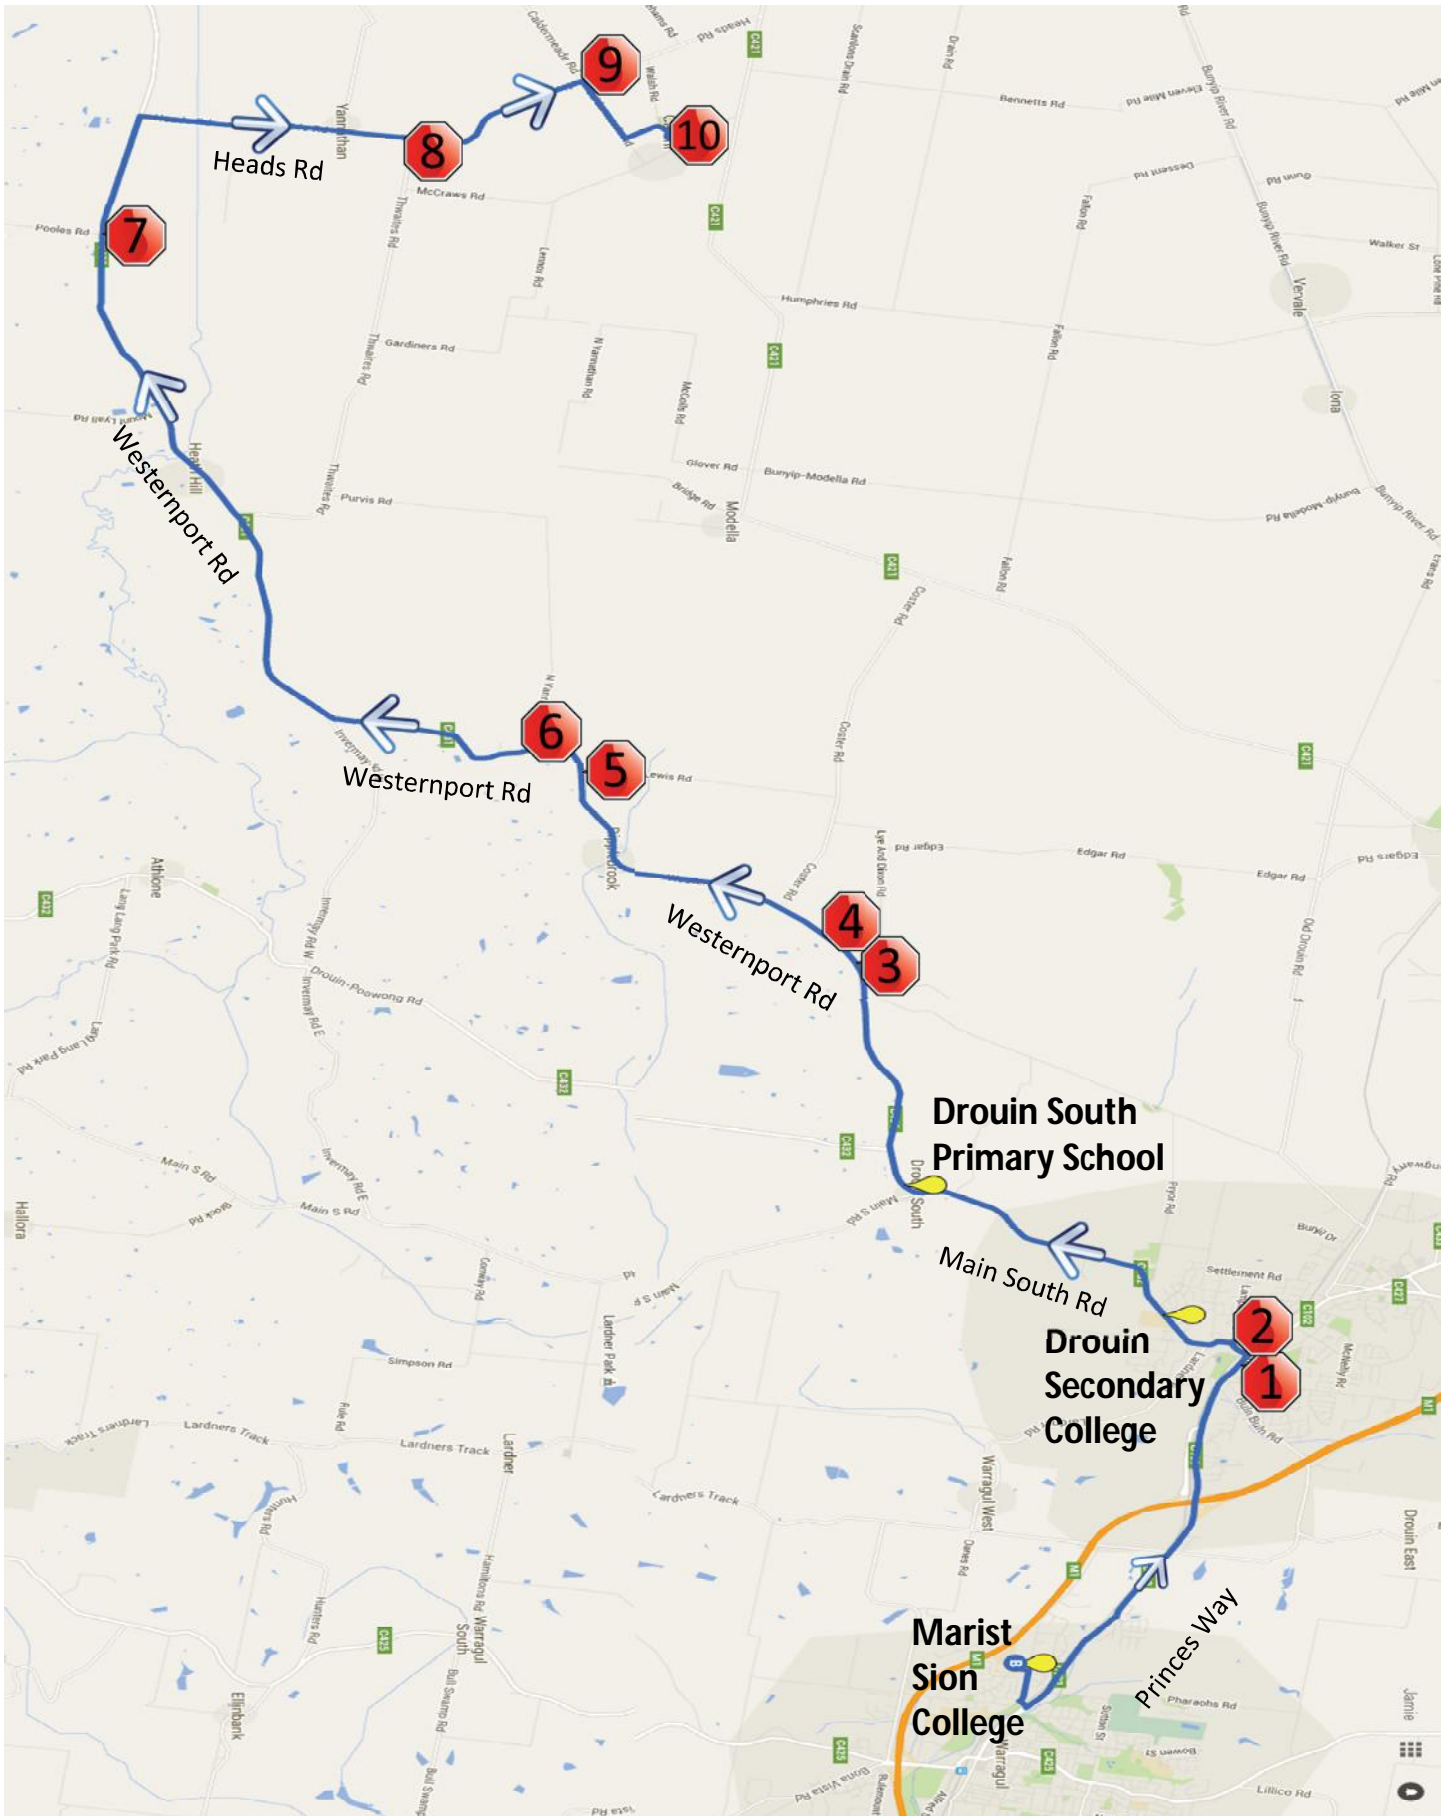

Heath Hill – Morning Route

Drouin Secondary College

Heath Hill – Morning Route

Drouin Secondary College

Stop	Description	Time
1	Catani Hall – 64 Taplins Rd	7:45
2	Corner of Caldermeade & Heads Rd	7:47
3	Corner of Thwaites Rd & Heads Rd	7:51
4	Corner of Westernport Rd & Pooles Rd	7:56
5	Corner of Westernport Rd & North Yannathan Rd	8:10
6	Corner of Westernport Rd & Lewis Rd	8:12
7	2695 Westernport Rd – Tree Farm	8:15
8	2670 Westernport Rd	8:20
	Drouin South Primary School	8:24
	Drouin Secondary College	8:27
9	Porter Place Interchange	8:30
10	ANZ Bank – 17 Princes Way	8:35
	Marist Sion College	8:52

Heath Hill – Afternoon Route

Drouin Secondary College

Heath Hill – Afternoon Route

Drouin Secondary College

Stop	Description	Time
	Marist Sion College	3:30
1	ANZ Bank – 17 Princes Way	3:37
2	Porter Place Interchange	3:42
	Drouin Secondary College	3:55
	Drouin South Primary School	3:59
3	2670 Westernport Rd	4:10
4	2695 Westernport Rd – Tree Farm	4:15
5	Corner of Westernport Rd & Lewis Rd	4:18
6	Corner of Westernport Rd & North Yannathan Rd	4:20
7	Corner of Westernport Rd & Pooles Rd	4:23
8	Corner of Thwaites Rd & Heads Rd	4:29
9	Corner of Caldermeade Rd & Heads Rd	4:30
10	Catani Hall – 64 Taplins Rd	4:34