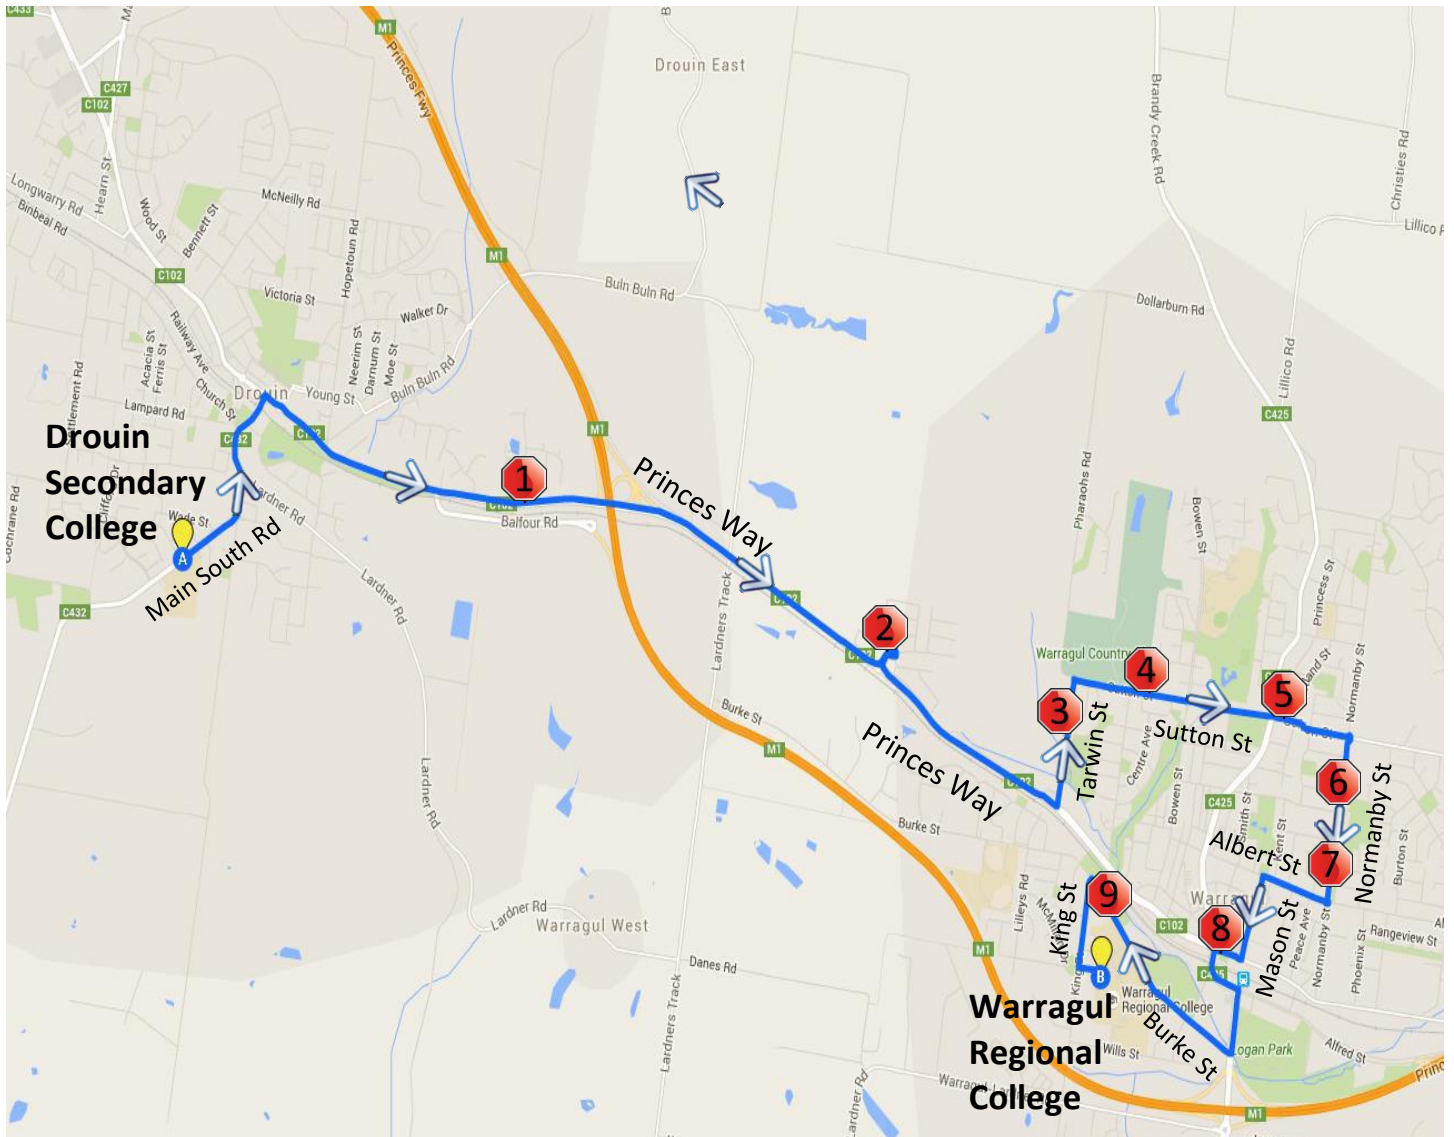

Town Run #40 – Morning Route

Warragul – Drouin Secondary College

Stop	Description	Time
	Warragul Regional College	8:21
1	9 King St	8:23
2	Corner of Tarwin & Rebecca St	8:26
3	Sutton St - St Pauls Year 9 centre	8:29
4	137 Sutton St	8:31
5	Corner of Normanby & Stoffers St	8:33
6	135 Normanby St	8:34
7	Smith St/Queen St railway stop	8:36
8	Waterford Rise Estate - Crole Dr	8:39
9	Crystal Waters Estate - Princes way	8:43
	Drouin Secondary College	8:48
	Warragul Regional College	8:21

Town Run #40 – Afternoon Route

Drouin Secondary College - Warragul

Stop	Description	Time
	Drouin Secondary College	3:30
1	Crystal Waters Estate - Princes way	3:35
2	Waterford Rise Estate - Crole Dr	3:39
3	Corner of Tarwin & Rebecca St	3:43
4	Sutton St - St Pauls Year 9 centre	3:46
5	137 Sutton St	3:51
6	Corner of Normanby & Stoffers St	3:53
7	135 Normanby St	3:54
8	Smith St/Queen St railway stop	3:57
9	KC Dance School - Burke St	3:58
	Warragul Regional College	4:00