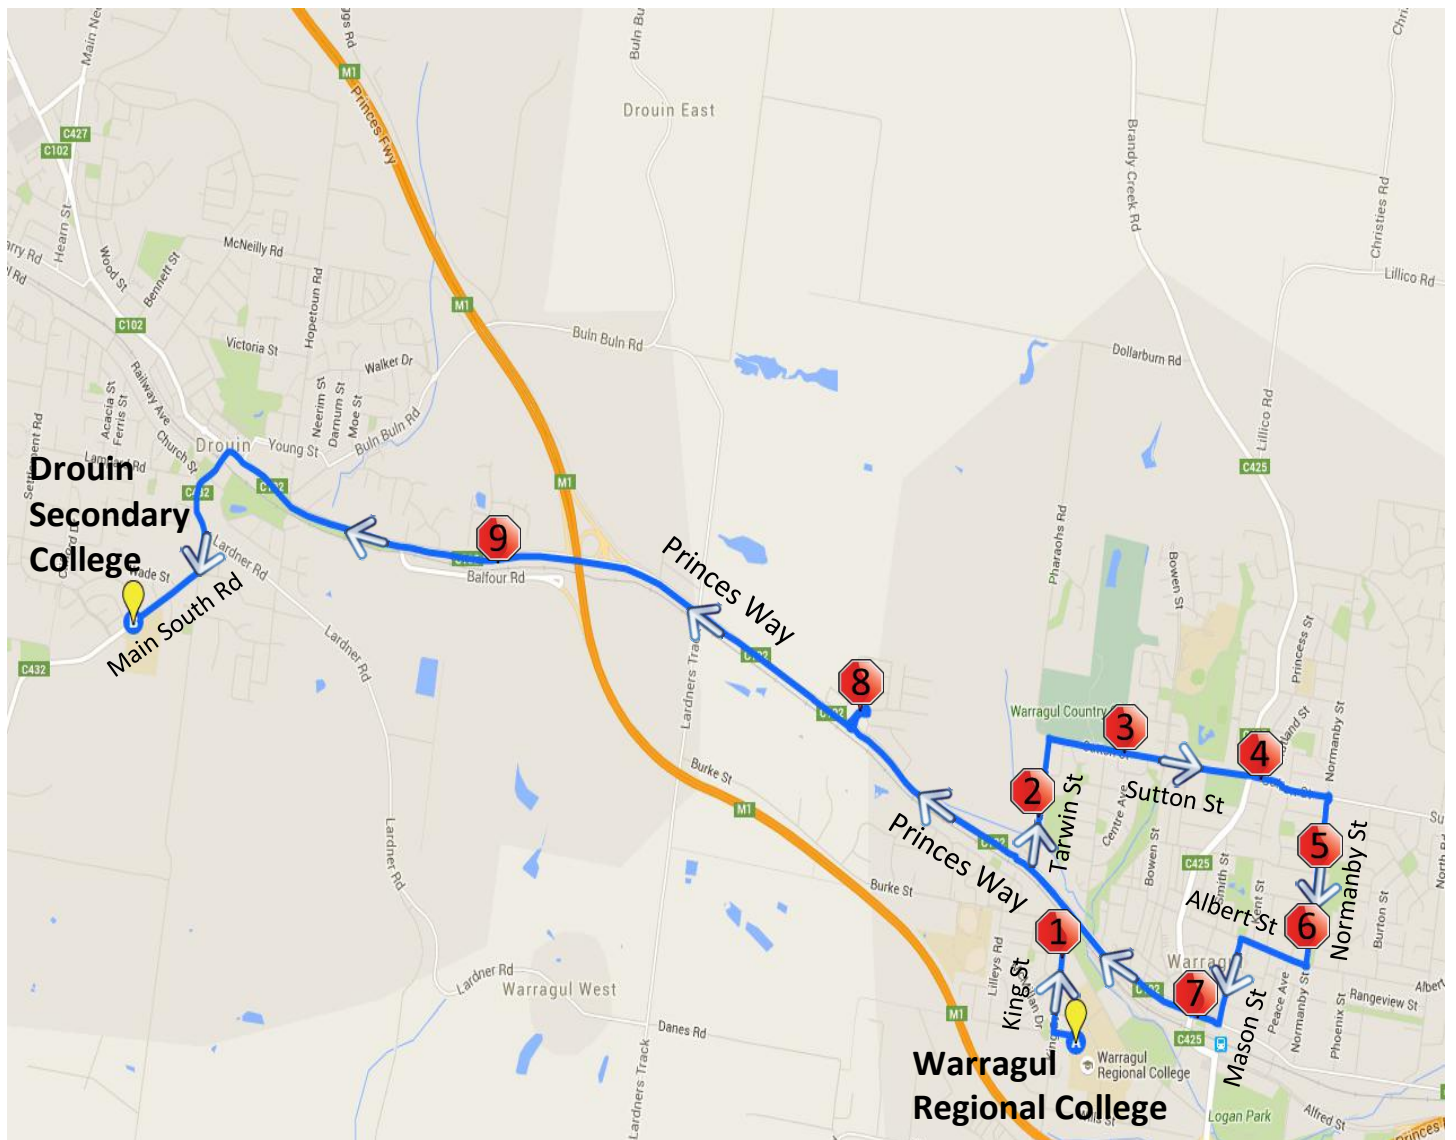

Town Run #40 – Morning Route

Warragul – Drouin Secondary College

Stop	Description	Time
	Warragul Regional College	8:21
1	9 King St	8:23
2	Corner of Tarwin & Rebecca St	8:26
3	Sutton St - St Pauls Year 9 centre	8:29
4	137 Sutton St	8:31
5	Corner of Normanby & Stoffers St	8:33
6	135 Normanby St	8:34
7	Smith St/Queen St railway stop	8:36
8	Waterford Rise Estate - Crole Dr	8:39
9	Crystal Waters Estate - Princes way	8:43
	Drouin Secondary College	8:48
	Warragul Regional College	8:21

Town Run #40 – Afternoon Route

Drouin Secondary College - Warragul

Stop	Description	Time
	Drouin Secondary College	3:30
1	Crystal Waters Estate - Princes way	3:35
2	Waterford Rise Estate - Crole Dr	3:39
3	Corner of Tarwin & Rebecca St	3:43
4	Sutton St - St Pauls Year 9 centre	3:46
5	137 Sutton St	3:51
6	Corner of Normanby & Stoffers St	3:53
7	135 Normanby St	3:54
8	Smith St/Queen St railway stop	3:57
9	KC Dance School - Burke St	3:58
	Warragul Regional College	4:00