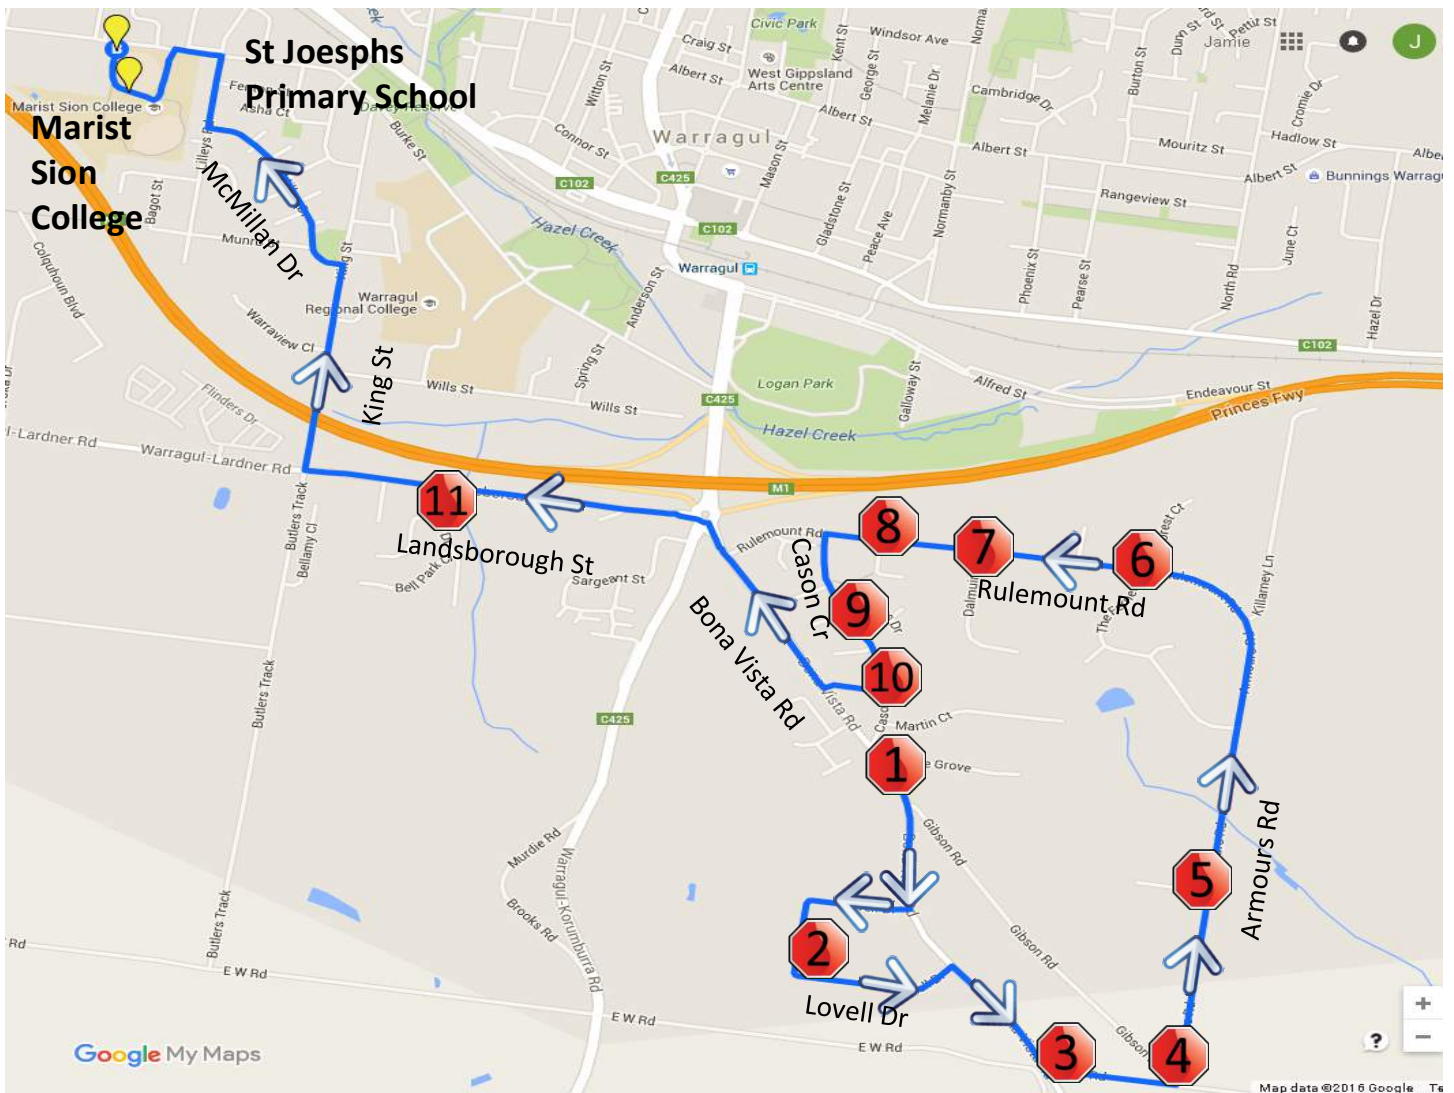

Town Run #50 – Morning Route

Warragul South – Marist Sion College

Stop	Description	Time
1	Corner of Bona Vista Rd & Pine Gr	8:30
2	61 Lovell Dr	8:31
3	Corner of Bona Vista & East West Rd	8:32
4	Corner of Armours Rd & Gibson Rd	8:33
5	Corner of Armours Rd & Muirhead Cl	8:34
6	Corner of Rulemount Rd & The Fernery	8:35
7	Corner of Rulemount Rd & Dalmuir Ct	8:36
8	Corner of Rulemount Rd & Perzel Ct	8:37
9	Corner of Cason Cres & Arthurs Dr	8:38
10	Corner of Cason Cres & Koonung Dr	8:39
11	Corner of Landsborough St & Hayes Dr	8:41
	Marist Sion College	8:45
	St Joes Primary School	8:47

Town Run #50 – Afternoon Route

Marist Sion College – Warragul South

Stop	Description	Time
	Marist Sion College	3:30
	St Joes Primary School	3:32
1	Corner of Landsborough St & Hayes Dr	3:36
2	Corner of Bona Vista Rd & Pine Gr	3:38
3	61 Lovell Dr	3:39
4	Corner of Bona Vista & East West Rd	3:40
5	Corner of Armours Rd & Gibson Rd	3:41
6	Corner of Armours Rd & Muirhead Cl	3:42
7	Corner of Rulemount Rd & The Fernery	3:43
8	Corner of Rulemount Rd & Dalmuir Ct	3:44
9	Corner of Rulemount Rd & Perzel Ct	3:45
10	Corner of Cason Cres & Arthurs Dr	3:46
11	Corner of Cason Cres & Koonung Dr	3:47