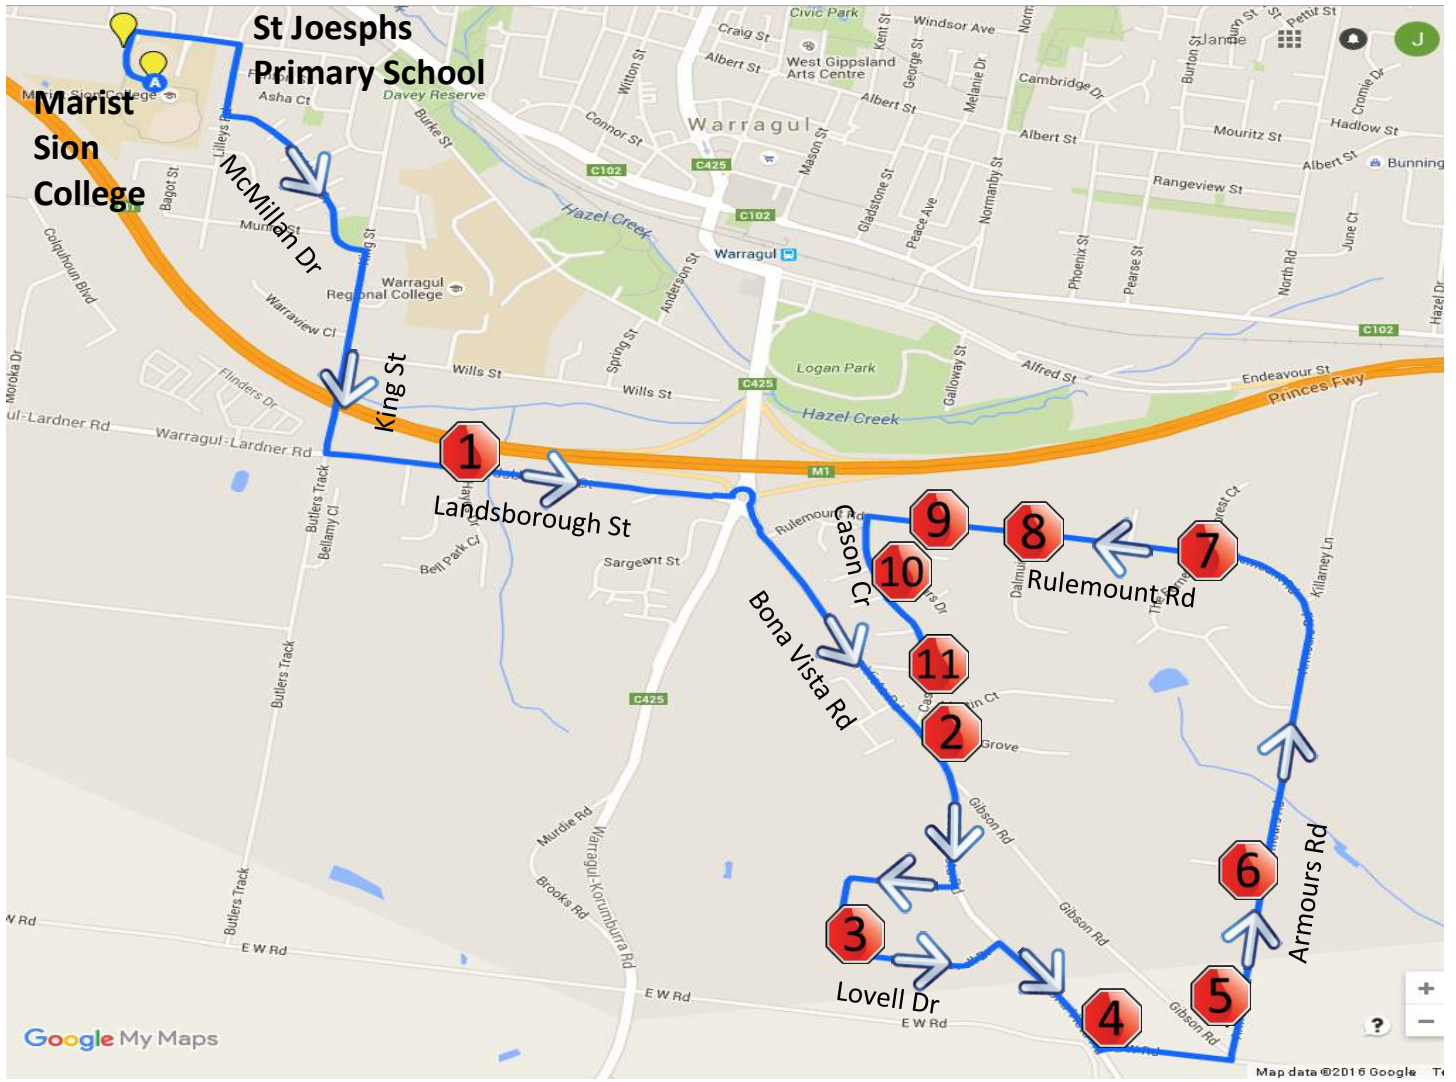

Town Run #50 – Morning Route

Warragul South – Marist Sion College

Stop	Description	Time
1	Corner of Bona Vista Rd & Pine Gr	8:30
2	61 Lovell Dr	8:31
3	Corner of Bona Vista & East West Rd	8:32
4	Corner of Armours Rd & Gibson Rd	8:33
5	Corner of Armours Rd & Muirhead Cl	8:34
6	Corner of Rulemount Rd & The Fernery	8:35
7	Corner of Rulemount Rd & Dalmuir Ct	8:36
8	Corner of Rulemount Rd & Perzel Ct	8:37
9	Corner of Cason Cres & Arthurs Dr	8:38
10	Corner of Cason Cres & Koonung Dr	8:39
11	Corner of Landsborough St & Hayes Dr	8:41
	Marist Sion College	8:45
	St Joes Primary School	8:47

Town Run #50 – Afternoon Route

Marist Sion College – Warragul South

Stop	Description	Time
	Marist Sion College	3:30
	St Joes Primary School	3:32
1	Corner of Landsborough St & Hayes Dr	3:36
2	Corner of Bona Vista Rd & Pine Gr	3:38
3	61 Lovell Dr	3:39
4	Corner of Bona Vista & East West Rd	3:40
5	Corner of Armours Rd & Gibson Rd	3:41
6	Corner of Armours Rd & Muirhead Cl	3:42
7	Corner of Rulemount Rd & The Fernery	3:43
8	Corner of Rulemount Rd & Dalmuir Ct	3:44
9	Corner of Rulemount Rd & Perzel Ct	3:45
10	Corner of Cason Cres & Arthurs Dr	3:46
11	Corner of Cason Cres & Koonung Dr	3:47