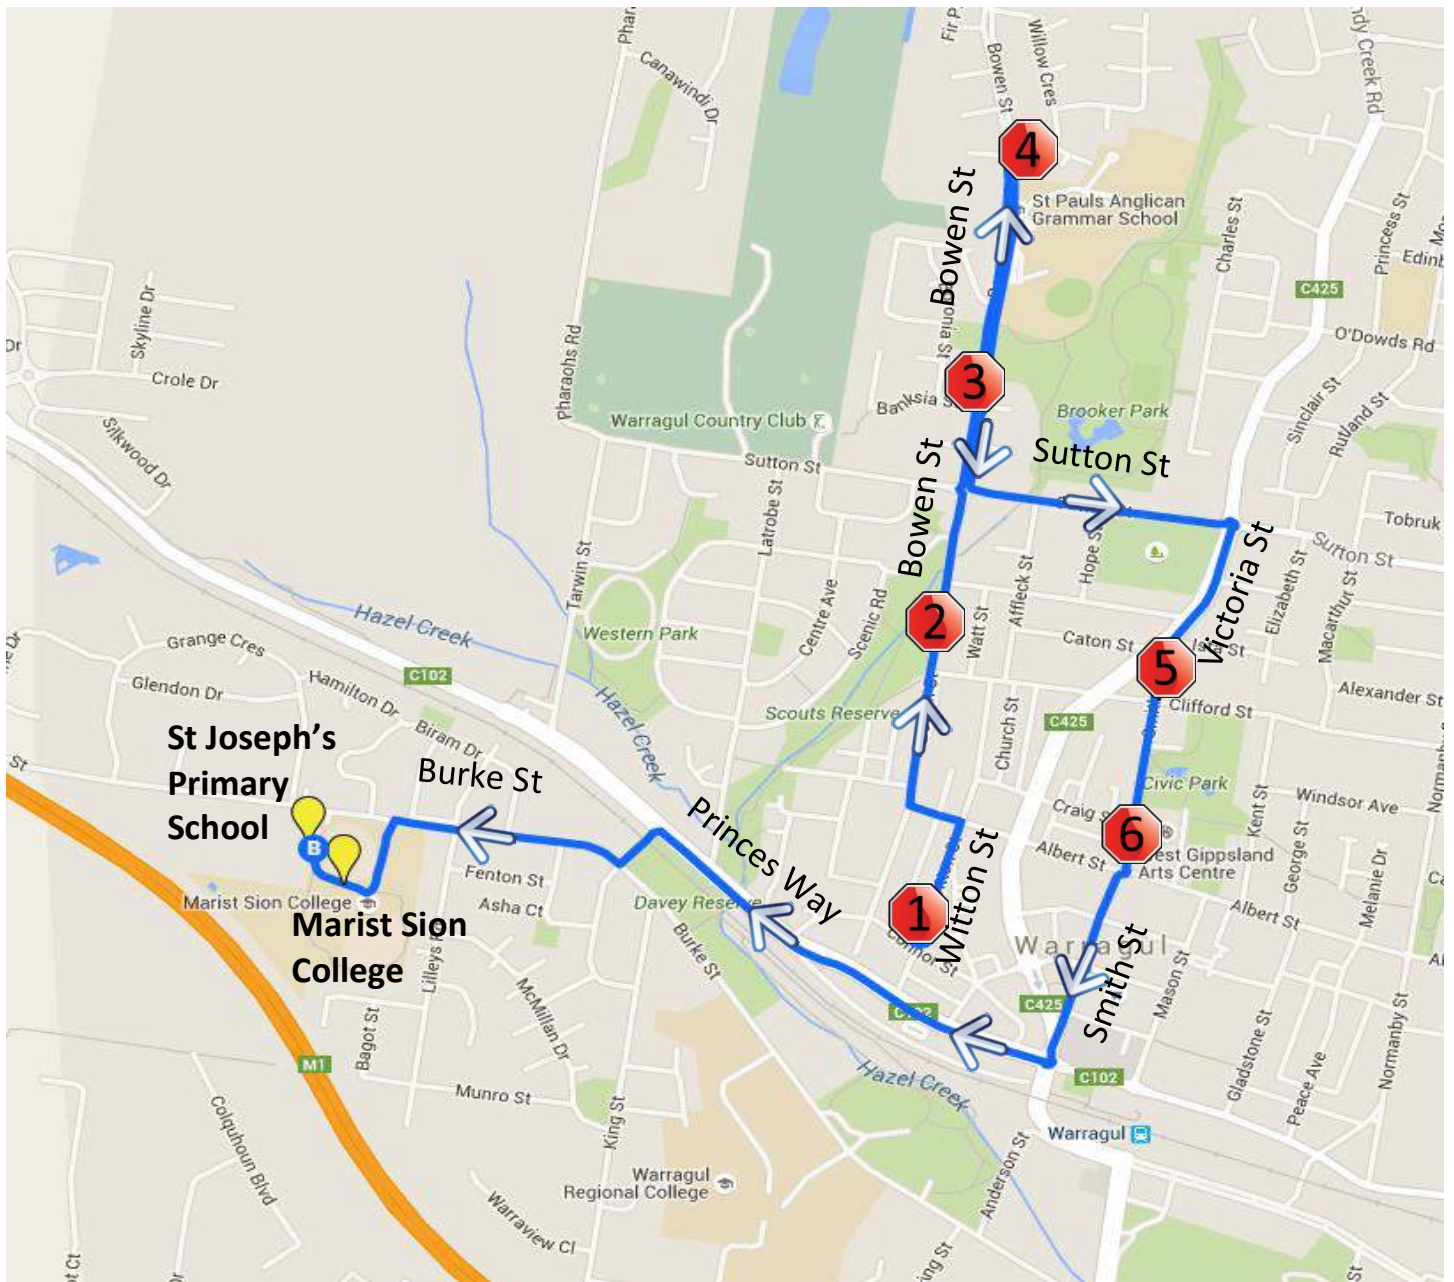

Town Run #9 – Morning Route

Warragul Central - Marist Sion College

Stop	Description	Time
1	25 Witton St	8:25
2	Bowen St (outside Scout Hall)	8:27
3	Corner of Bowen St & Banksia St	8:28
4	160 Bowen St	8:30
5	Corner of Smith & Clifford St	8:33
6	Smith St (outside West Gippsland Arts Centre)	8:34
	Marist Sion College	8:40
	St Joesphs Primary School	8:41

Town Run #9 – Afternoon Route

Marist Sion Central – Warragul Central

Stop	Description	Time
	Marist Sion College	3:30
	St Joesphs Primary School	3:31
1	25 Witton St	3:37
2	Bowen St (outside Scout Hall)	3:39
3	Corner of Bowen St & Banksia St	3:40
4	160 Bowen St	3:42
5	Corner of Smith & Clifford St	3:45
6	Smith St (outside West Gippsland Arts Centre)	3:46