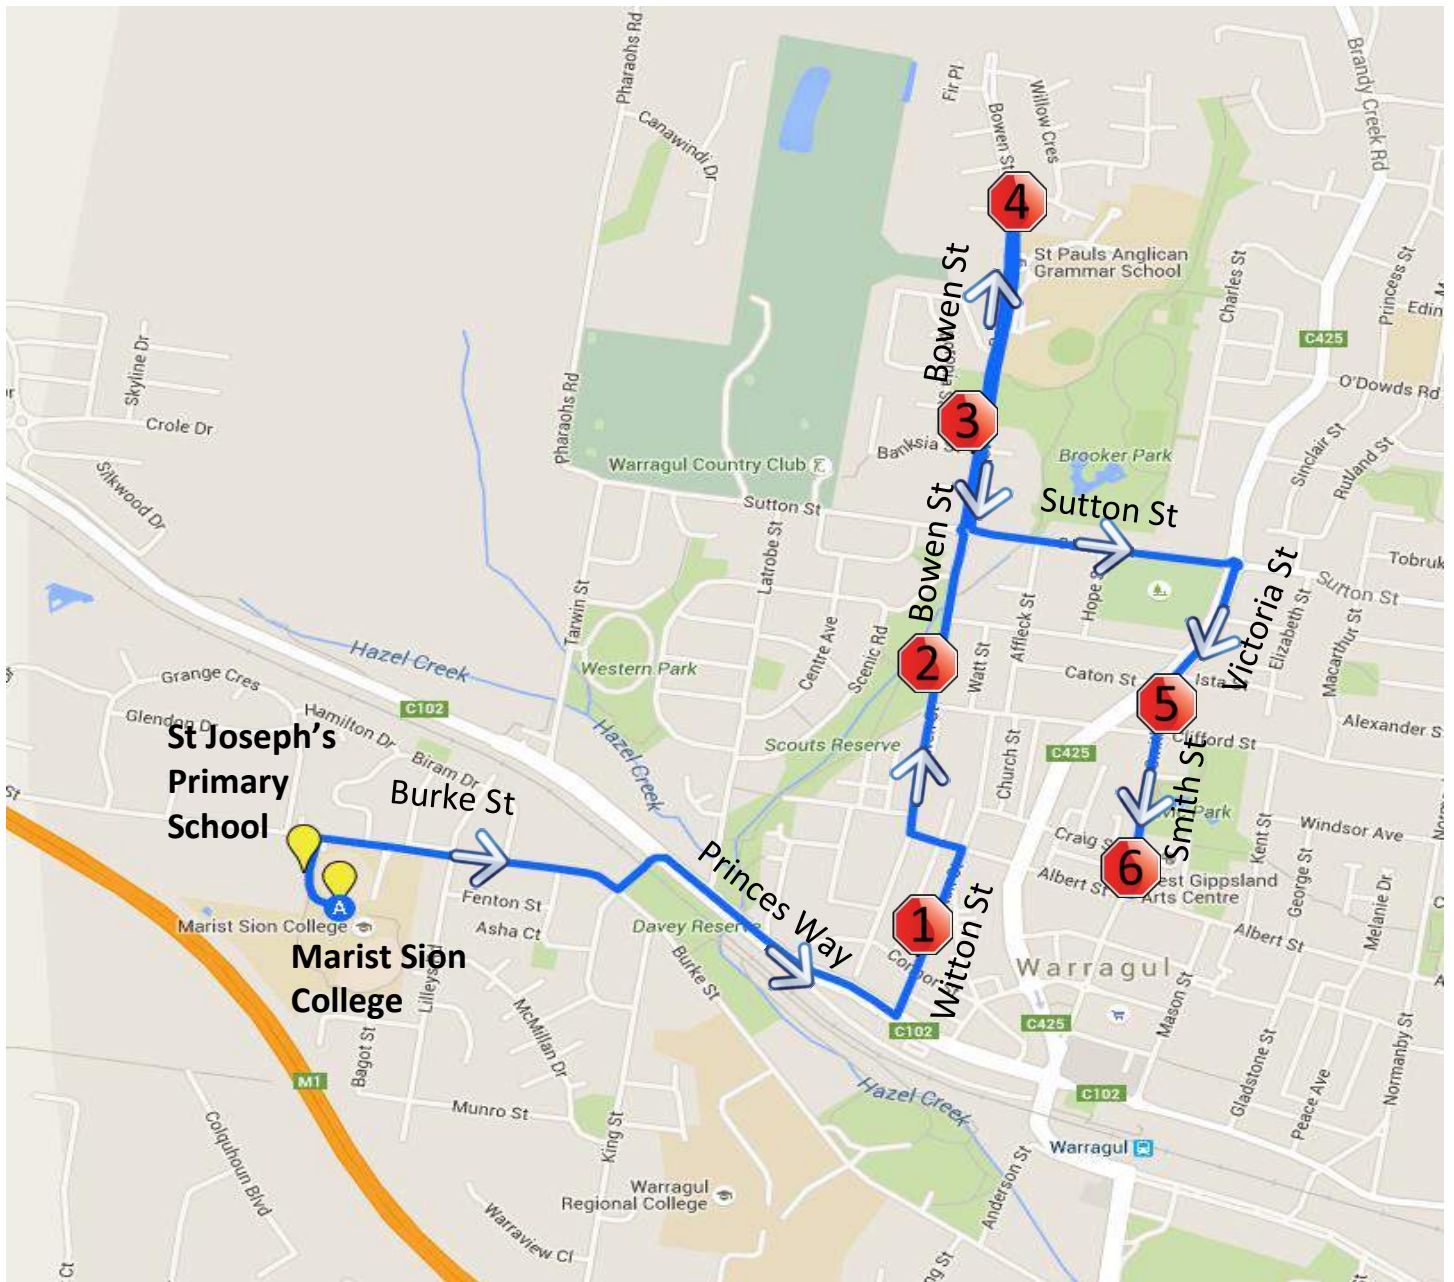

Town Run #9 – Morning Route

Warragul Central - Marist Sion College

Stop	Description	Time
1	25 Witton St	8:25
2	Bowen St (outside Scout Hall)	8:27
3	Corner of Bowen St & Banksia St	8:28
4	160 Bowen St	8:30
5	Corner of Smith & Clifford St	8:33
6	Smith St (outside West Gippsland Arts Centre)	8:34
	Marist Sion College	8:40
	St Joesphs Primary School	8:41

Town Run #9 – Afternoon Route

Marist Sion Central – Warragul Central

Stop	Description	Time
	Marist Sion College	3:30
	St Joesphs Primary School	3:31
1	25 Witton St	3:37
2	Bowen St (outside Scout Hall)	3:39
3	Corner of Bowen St & Banksia St	3:40
4	160 Bowen St	3:42
5	Corner of Smith & Clifford St	3:45
6	Smith St (outside West Gippsland Arts Centre)	3:46