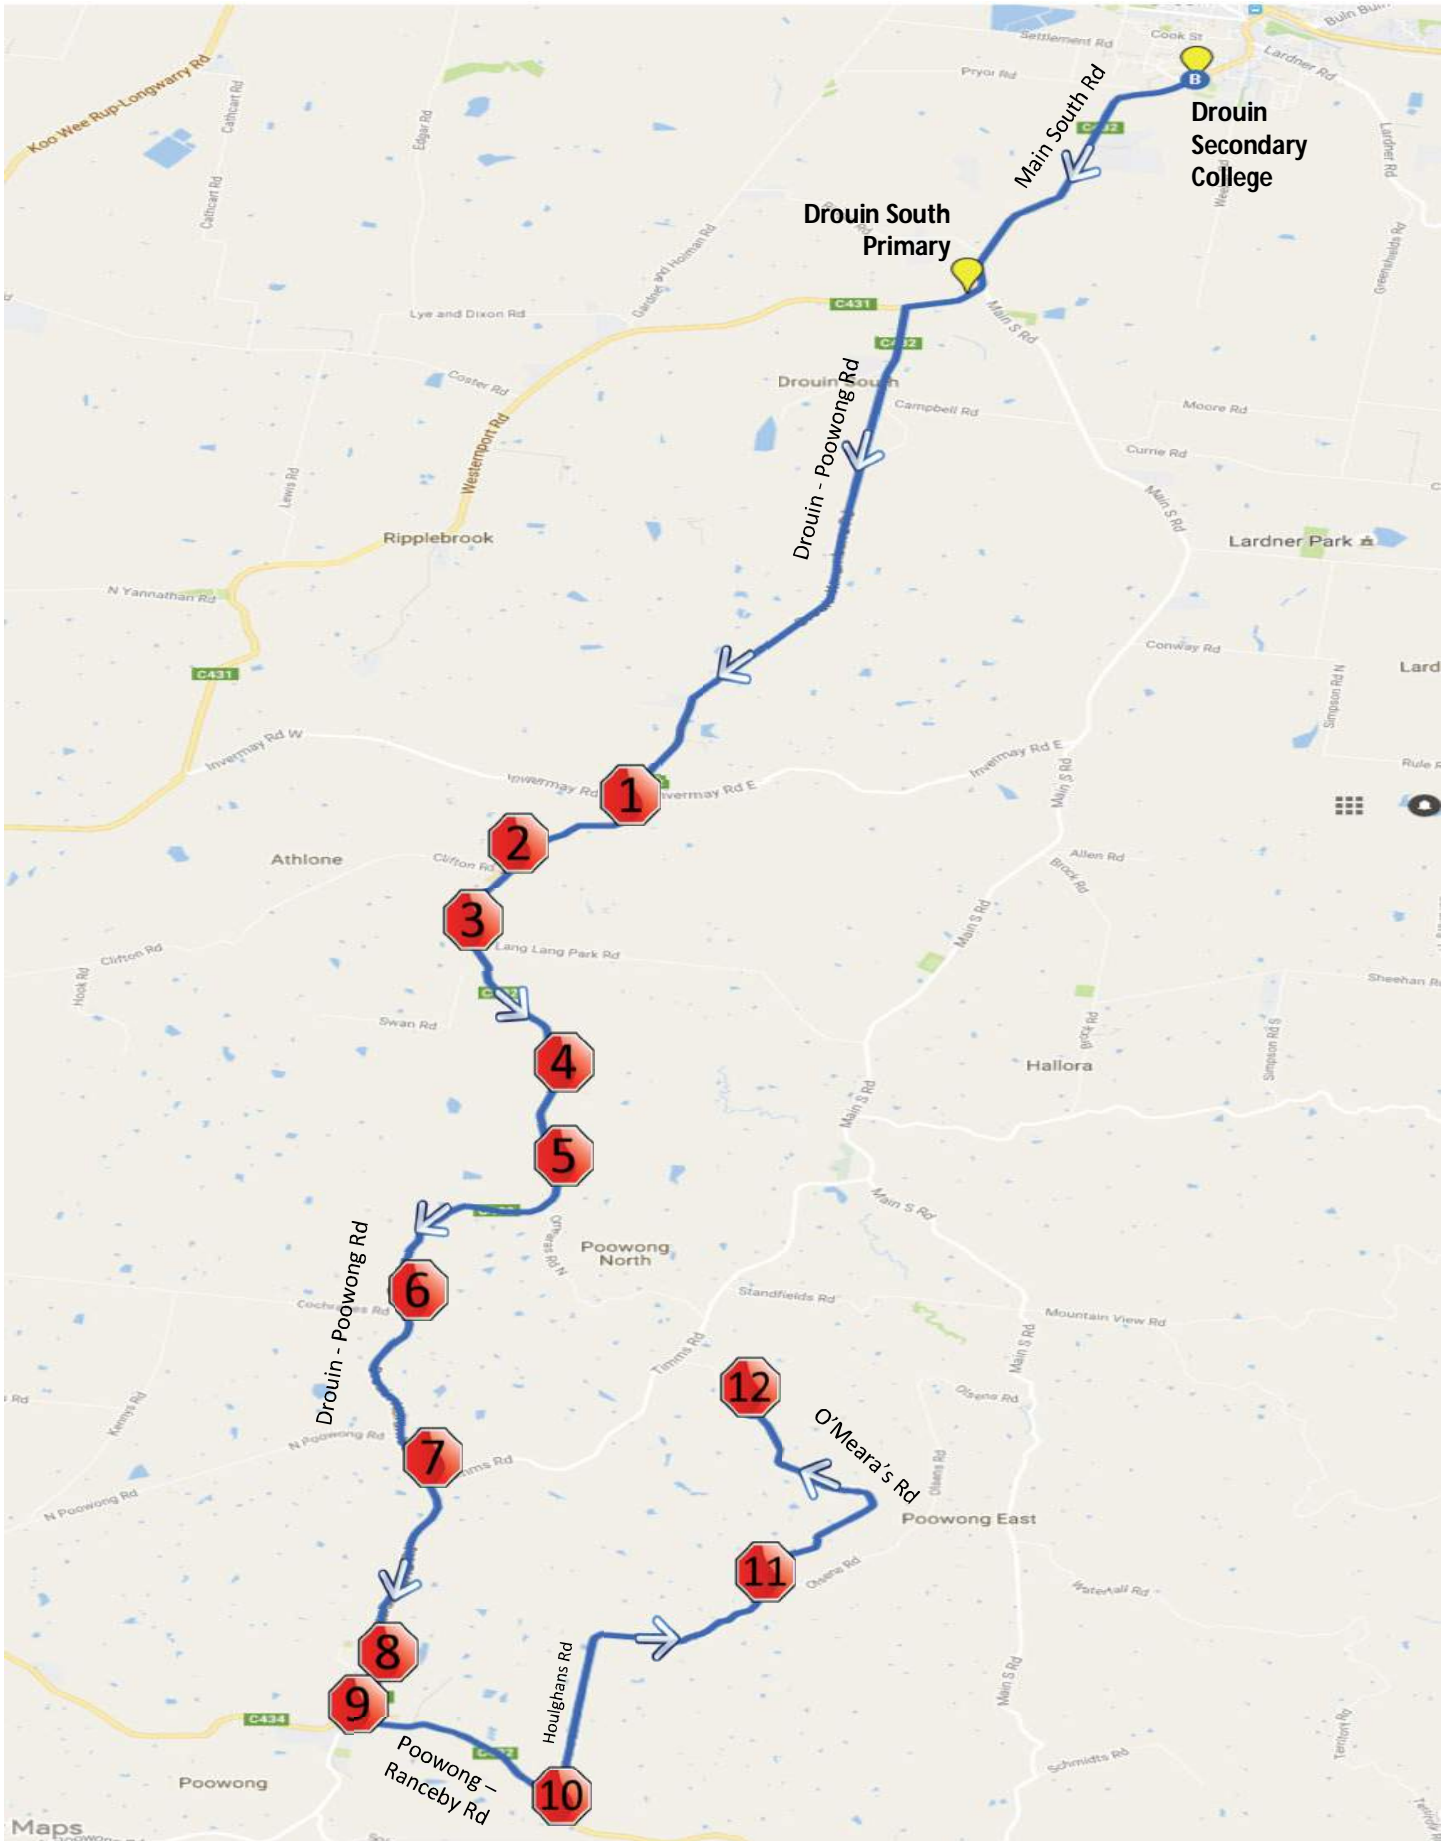

Poowong North – Morning Route

Drouin Secondary College

Poowong North – Morning Route

Drouin Secondary College

Stop	Description	Time
1	340 O'Meara's Rd	7:40
2	Corner of O'Meara's Rd & McNallys Rd	7:42
3	Corner of Houlghans Ln & Poowong-Ranceby Rd	7:44
4	Poowong Post Office	7:45
5	Corner of Drouin-Poowong Rd & Betula Dr	7:50
6	Corner of Drouin-Poowong Rd & Timms Rd	7:56
7	Corner of Drouin-Poowong Rd & Cochranes Rd	8:02
8	Corner of Drouin-Poowong Rd & Pinegrove Rd	8:04
9	Drouin-Poowong Rd (after Adams Lane)	8:05
10	Corner of Drouin-Poowong Rd & Lang Lang Park Rd	8:07
11	Corner of Drouin-Poowong Rd & Clifton Rd	8:09
12	755 Drouin-Poowong Rd	8:10
	Drouin South Primary School	8:27
	Drouin Secondary College	8:30

Poowong North – Afternoon Route

Drouin Secondary College

Poowong North – Afternoon Route

Drouin Secondary College

Stop	Description	Time
	Drouin Secondary College	3:53
	Drouin South Primary School	4:01
1	755 Drouin-Poowong Rd	4:05
2	Corner of Drouin-Poowong Rd & Clifton Rd	4:10
3	Corner of Drouin-Poowong Rd & Lang Lang Park Rd	4:12
4	Drouin-Poowong Rd (after Adams Lane)	4:14
5	Corner of Drouin-Poowong Rd & Pinegrove Rd	4:15
6	Corner of Drouin-Poowong Rd & Cochranes Rd	4:18
7	Corner of Drouin-Poowong Rd & Timms Rd	4:24
8	Corner of Drouin-Poowong Rd & Betula Dr	4:25
9	Poowong Hotel	4:26
10	Corner of Houlghans Ln & Poowong-Ranceby Rd	4:29
11	Corner of O'Mearas Rd & McNallys Rd	4:33
12	340 O'Meara's Rd	4:36