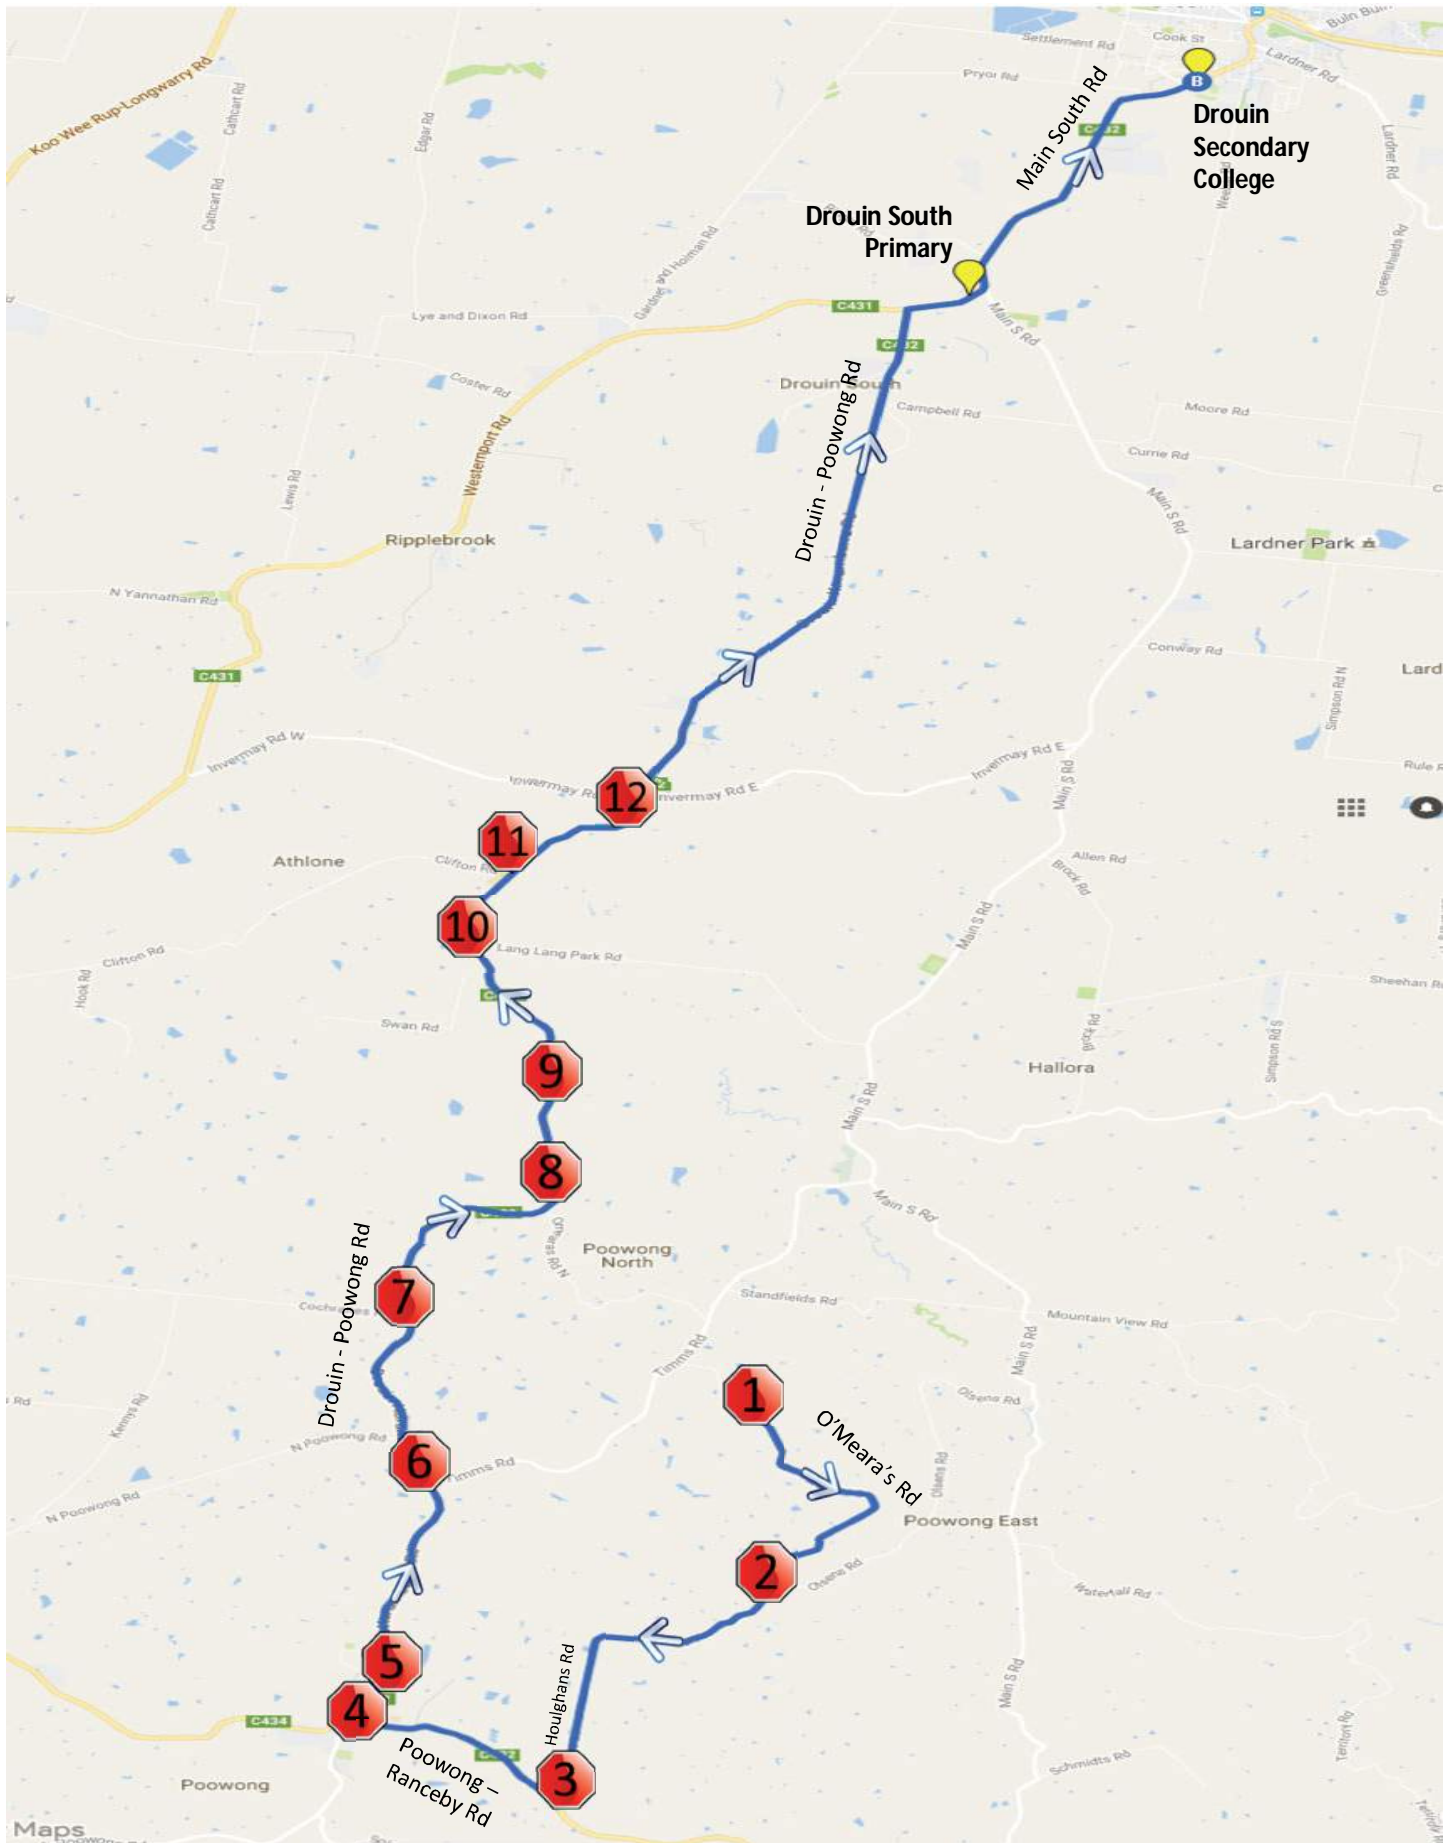

Poowong North – Morning Route

Drouin Secondary College

Poowong North – Morning Route

Drouin Secondary College

Stop	Description	Time
1	340 O'Meara's Rd	7:40
2	Corner of O'Meara's Rd & McNallys Rd	7:42
3	Corner of Houlghans Ln & Poowong-Ranceby Rd	7:44
4	Poowong Post Office	7:45
5	Corner of Drouin-Poowong Rd & Betula Dr	7:50
6	Corner of Drouin-Poowong Rd & Timms Rd	7:56
7	Corner of Drouin-Poowong Rd & Cochranes Rd	8:02
8	Corner of Drouin-Poowong Rd & Pinegrove Rd	8:04
9	Drouin-Poowong Rd (after Adams Lane)	8:05
10	Corner of Drouin-Poowong Rd & Lang Lang Park Rd	8:07
11	Corner of Drouin-Poowong Rd & Clifton Rd	8:09
12	755 Drouin-Poowong Rd	8:10
	Drouin South Primary School	8:27
	Drouin Secondary College	8:30

Poowong North – Afternoon Route

Drouin Secondary College

Poowong North – Afternoon Route

Drouin Secondary College

Stop	Description	Time
	Drouin Secondary College	3:53
	Drouin South Primary School	4:01
1	755 Drouin-Poowong Rd	4:05
2	Corner of Drouin-Poowong Rd & Clifton Rd	4:10
3	Corner of Drouin-Poowong Rd & Lang Lang Park Rd	4:12
4	Drouin-Poowong Rd (after Adams Lane)	4:14
5	Corner of Drouin-Poowong Rd & Pinegrove Rd	4:15
6	Corner of Drouin-Poowong Rd & Cochranes Rd	4:18
7	Corner of Drouin-Poowong Rd & Timms Rd	4:24
8	Corner of Drouin-Poowong Rd & Betula Dr	4:25
9	Poowong Hotel	4:26
10	Corner of Houlghans Ln & Poowong-Ranceby Rd	4:29
11	Corner of O'Mearas Rd & McNallys Rd	4:33
12	340 O'Meara's Rd	4:36