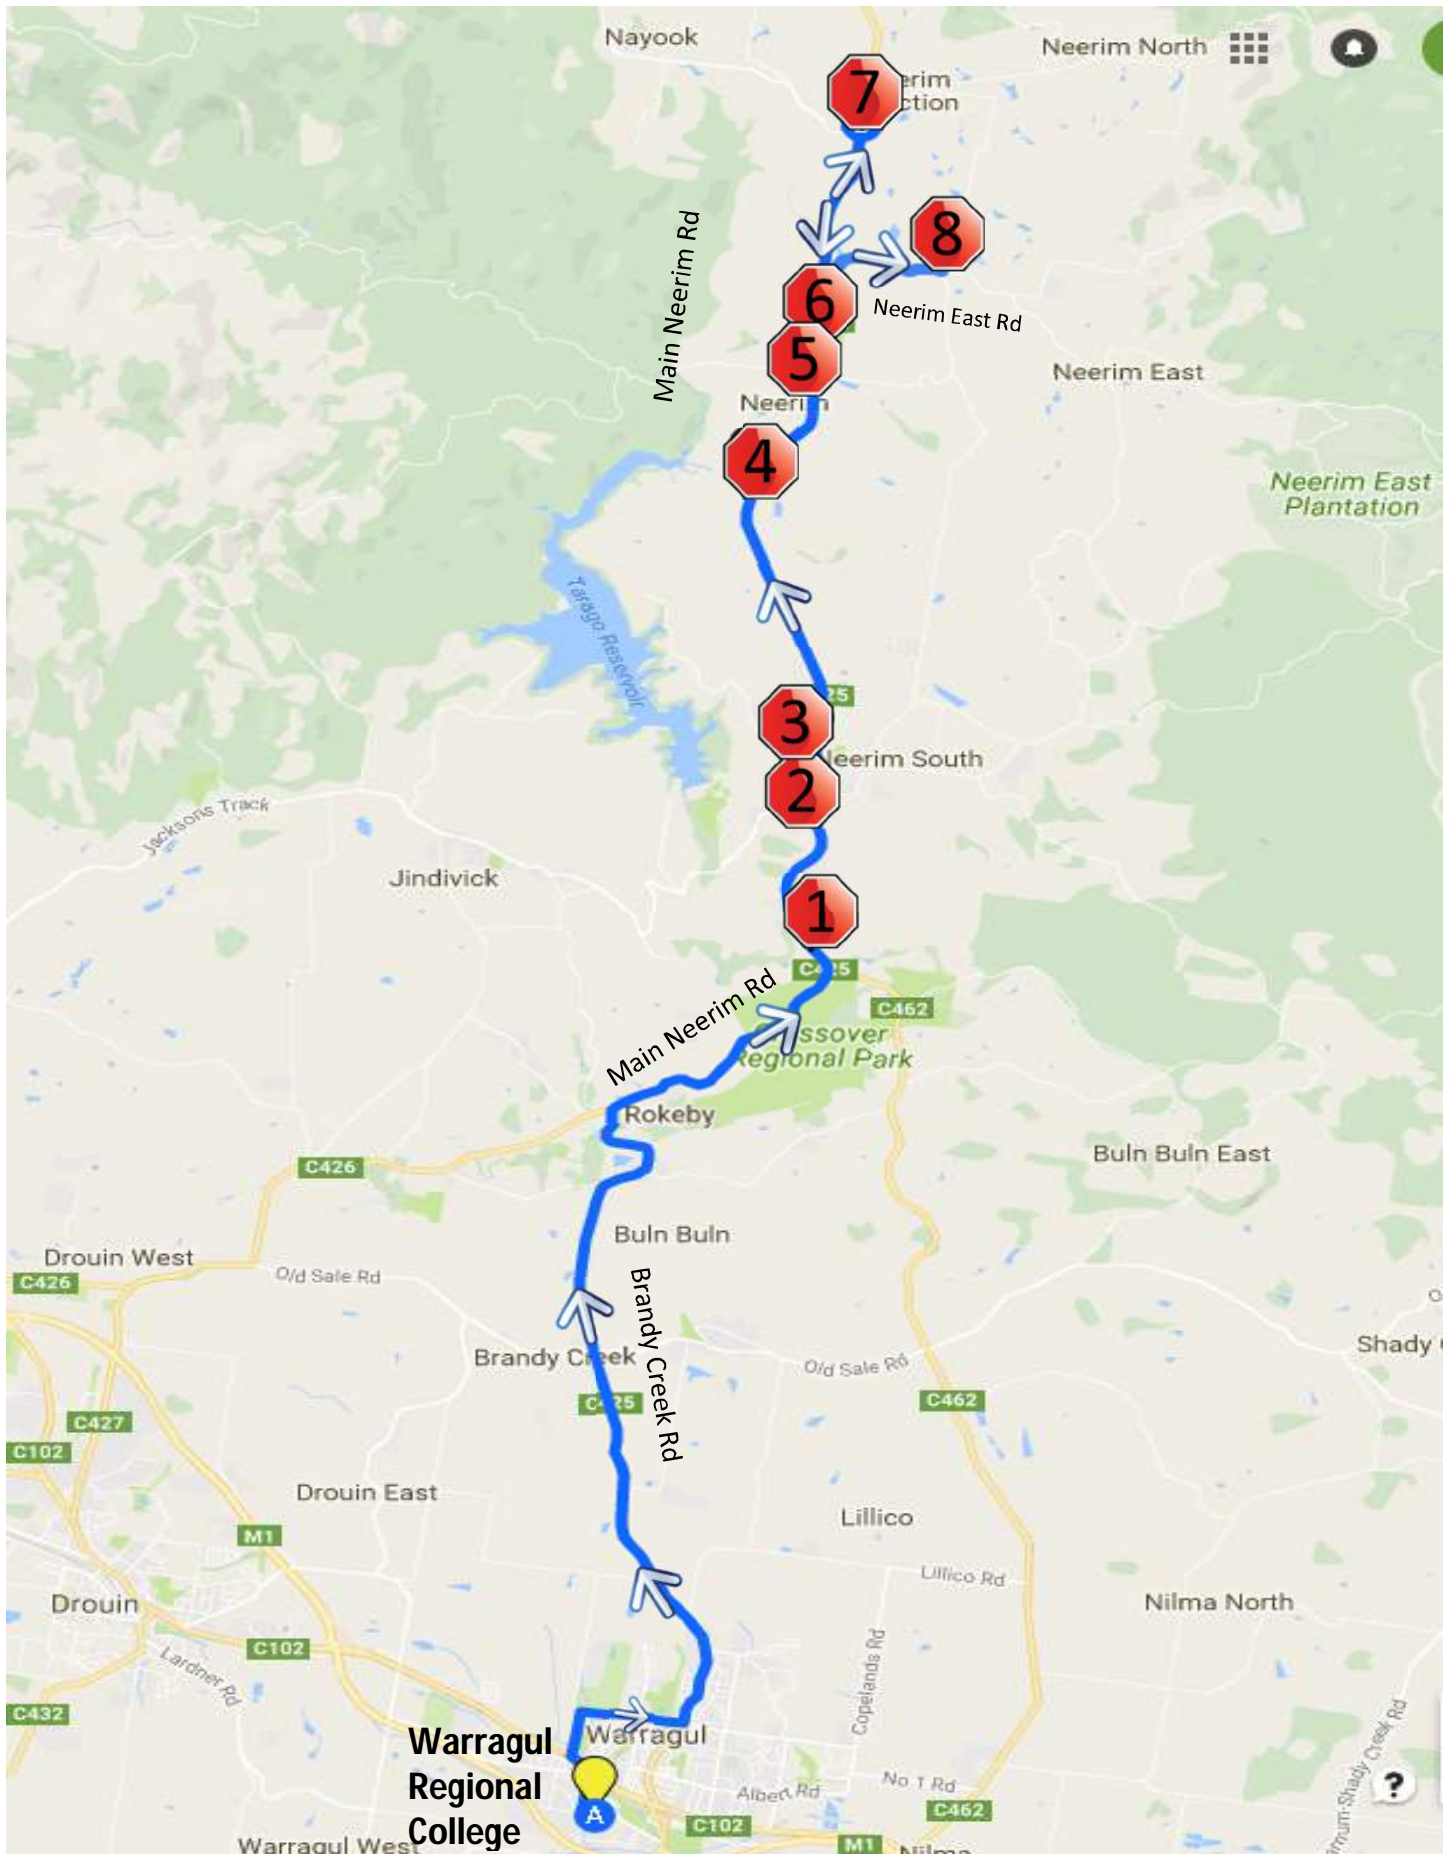

Neerim Junction – Morning Route

Warragul Regional College

Neerim Junction – Morning Route

Warragul Regional College

Stop	Description	Time
1	Corner of Sheffields Rd & Neerim East Rd	7:36
2	Neerim Junction Store	7:45
3	Neerim Cemetery	7:52
4	Corner of Elton Rd & Main Neerim Rd	7:54
5	Corner of Sawyers Rd & Main Neerim Rd	7:55
6	Neerim South Interchange - 128 Main Neerim Rd	8:00
7	Corner of Main Neerim Rd & Jindivick Rd	8:03
8	Corner of Main Neerim Rd & Jacksons Track	8:07
	Warragul Regional College	8:25

Neerim Junction – Afternoon Route

Warragul Regional College

Neerim Junction – Afternoon Route

Warragul Regional College

Stop	Description	Time
	Warragul Regional College	4:00
1	Corner of Main Neerim Rd & Jacksons Track	4:15
2	Corner of Main Neerim Rd & Jindivick Rd	4:17
3	Neerim South Interchange -128 Main Neerim Rd	4:21
4	Corner of Sawyers Rd & Main Neerim Rd	4:25
5	Corner of Elton Rd & Main Neerim Rd	4:27
6	Neerim Cemetery	4:32
7	Neerim Junction Store	4:35