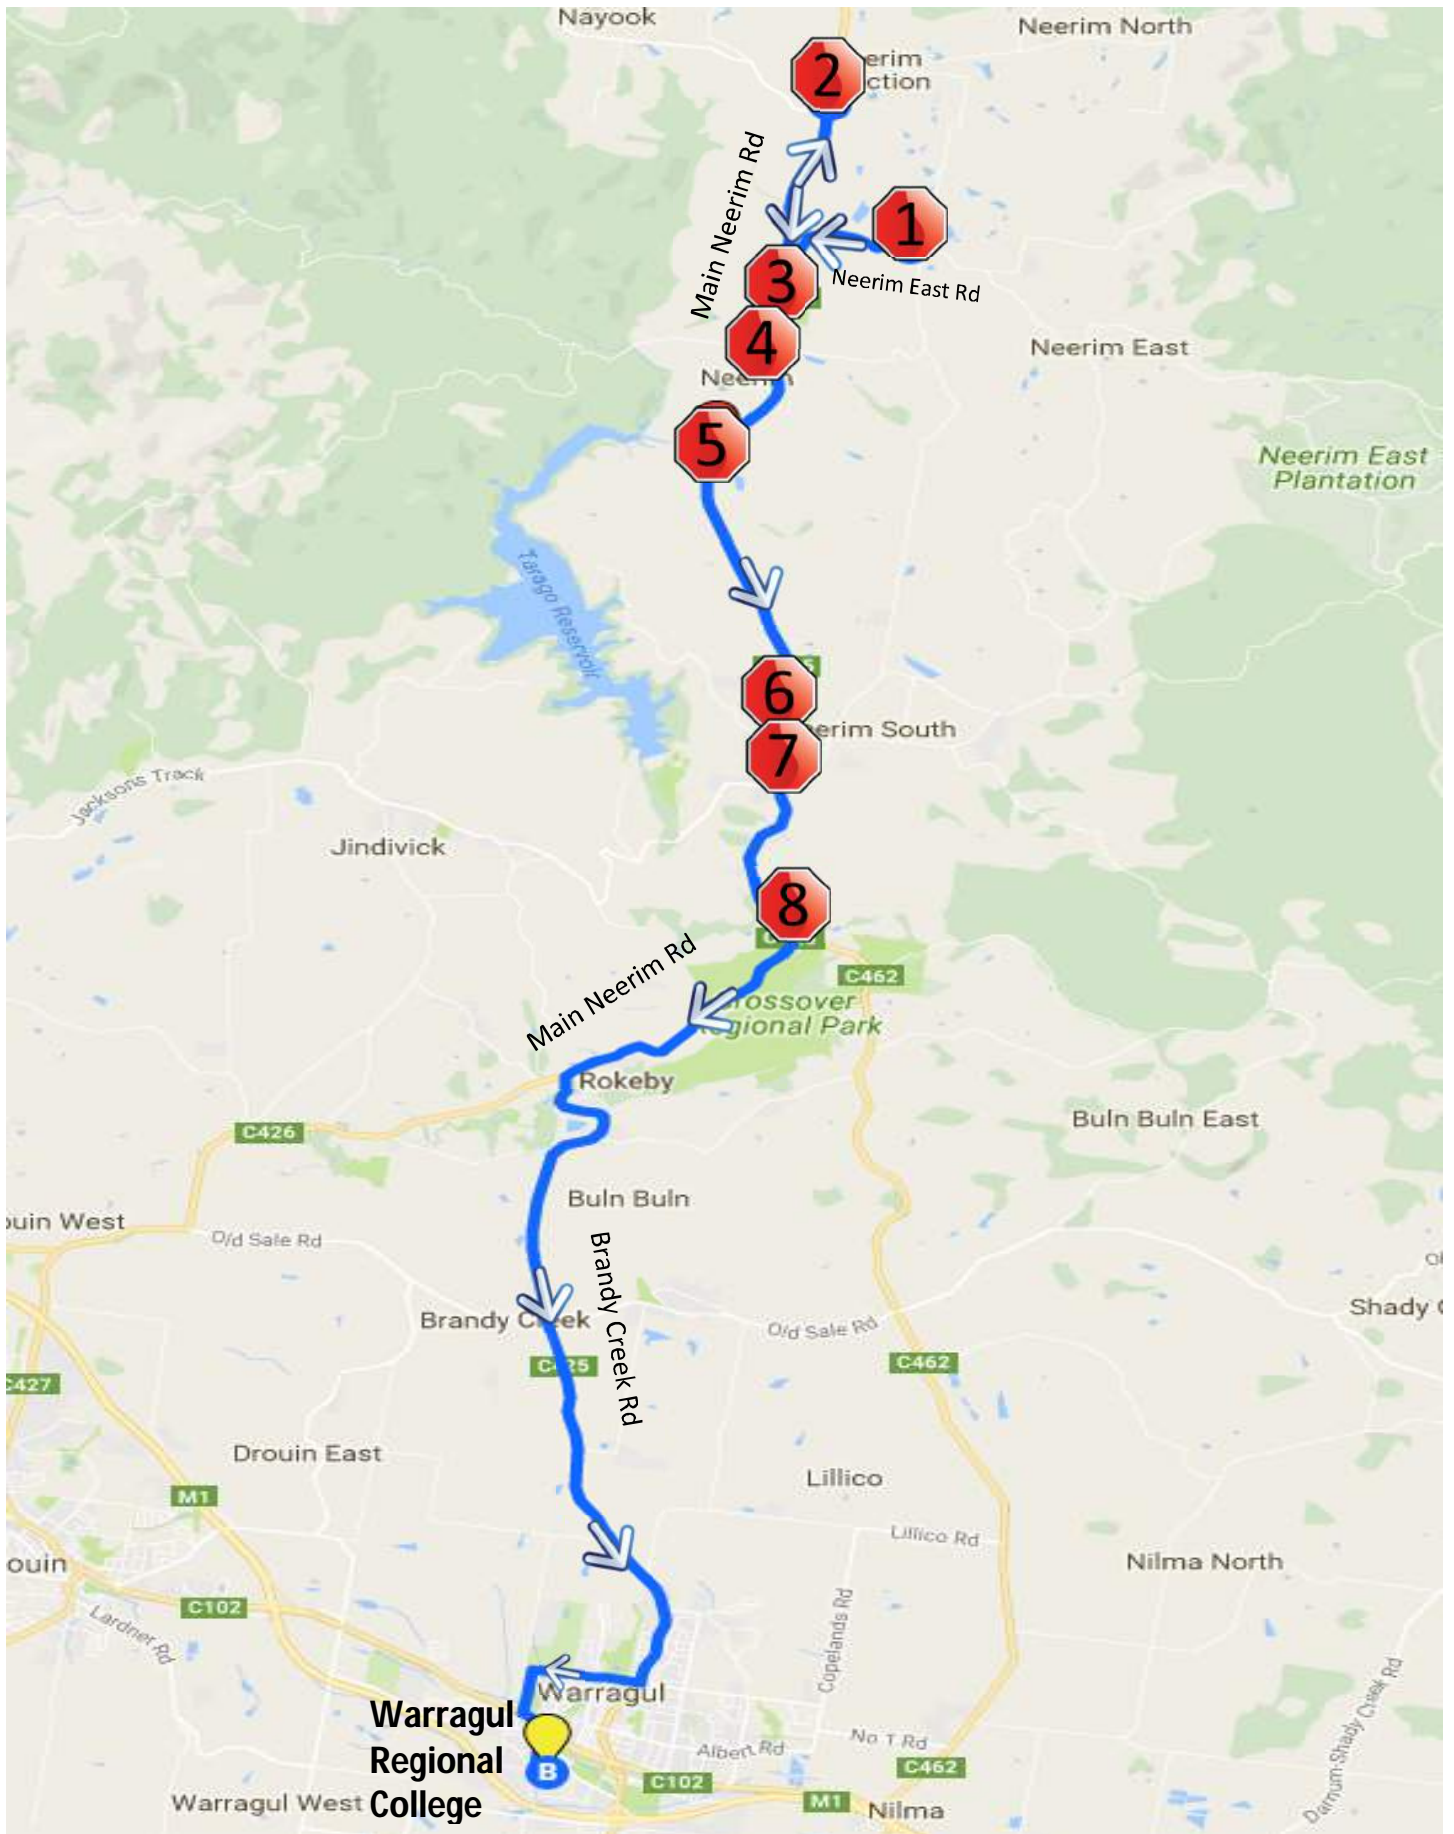

Neerim Junction – Morning Route

Warragul Regional College

Neerim Junction – Morning Route

Warragul Regional College

Stop	Description	Time
1	Corner of Sheffields Rd & Neerim East Rd	7:36
2	Neerim Junction Store	7:45
3	Neerim Cemetery	7:52
4	Corner of Elton Rd & Main Neerim Rd	7:54
5	Corner of Sawyers Rd & Main Neerim Rd	7:55
6	Neerim South Interchange - 128 Main Neerim Rd	8:00
7	Corner of Main Neerim Rd & Jindivick Rd	8:03
8	Corner of Main Neerim Rd & Jacksons Track	8:07
	Warragul Regional College	8:25

Neerim Junction – Afternoon Route

Warragul Regional College

Neerim Junction – Afternoon Route

Warragul Regional College

Stop	Description	Time
	Warragul Regional College	4:00
1	Corner of Main Neerim Rd & Jacksons Track	4:15
2	Corner of Main Neerim Rd & Jindivick Rd	4:17
3	Neerim South Interchange -128 Main Neerim Rd	4:21
4	Corner of Sawyers Rd & Main Neerim Rd	4:25
5	Corner of Elton Rd & Main Neerim Rd	4:27
6	Neerim Cemetery	4:32
7	Neerim Junction Store	4:35