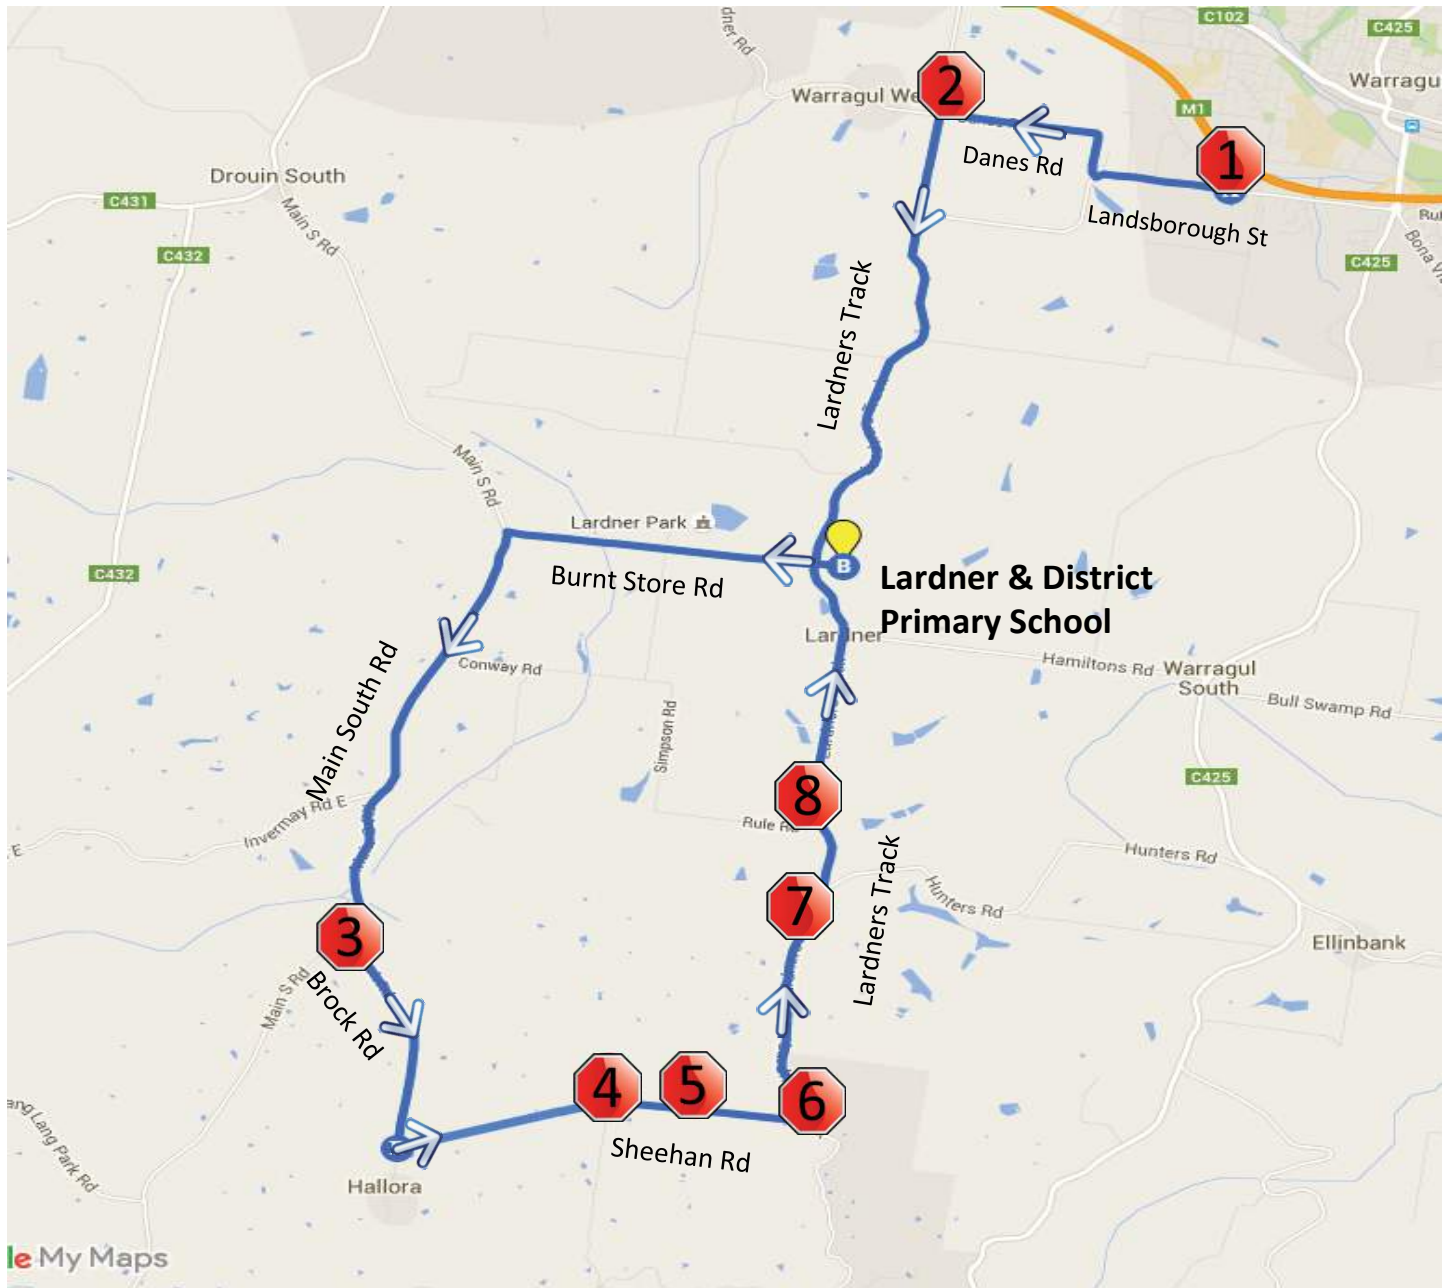

Hallora/ Lardner – Morning Route

Lardner & District Primary School

Stop	Description	Time
1	Landsborough St (Opposite the Lifestyle Village)	8:23
2	Corner of Danes Rd & Lardners Track	8:27
3	Corner of Main South & Brock Rd	8:37
4	Corner of Sheehan & Simpson Rd	8:43
5	90 Sheehan Rd	8:44
6	Corner of Sheehan Rd & Lardners Track	8:45
7	Corner Lardners Track & Maxwell Rd	8:46
8	Corner of Lardners Track & Rule Rd	8:47
	Lardner & District Primary School	8:50

Hallora/ Lardner – Afternoon Route

Lardner & District Primary School

Stop	Description	Time
	Lardner & District Primary School	3:30
1	Corner of Lardners Track & Rule Rd	3:33
2	Corner Lardners Track & Maxwell Rd	3:34
3	Corner of Sheehan Rd & Lardners Track	3:35
4	90 Sheehan Rd	3:36
5	Corner of Main South & Brock Rd	3:43
6	Corner of Danes Rd & Lardners Track	3:53
7	Landsborough St (Opposite the Lifestyle Village)	4:01