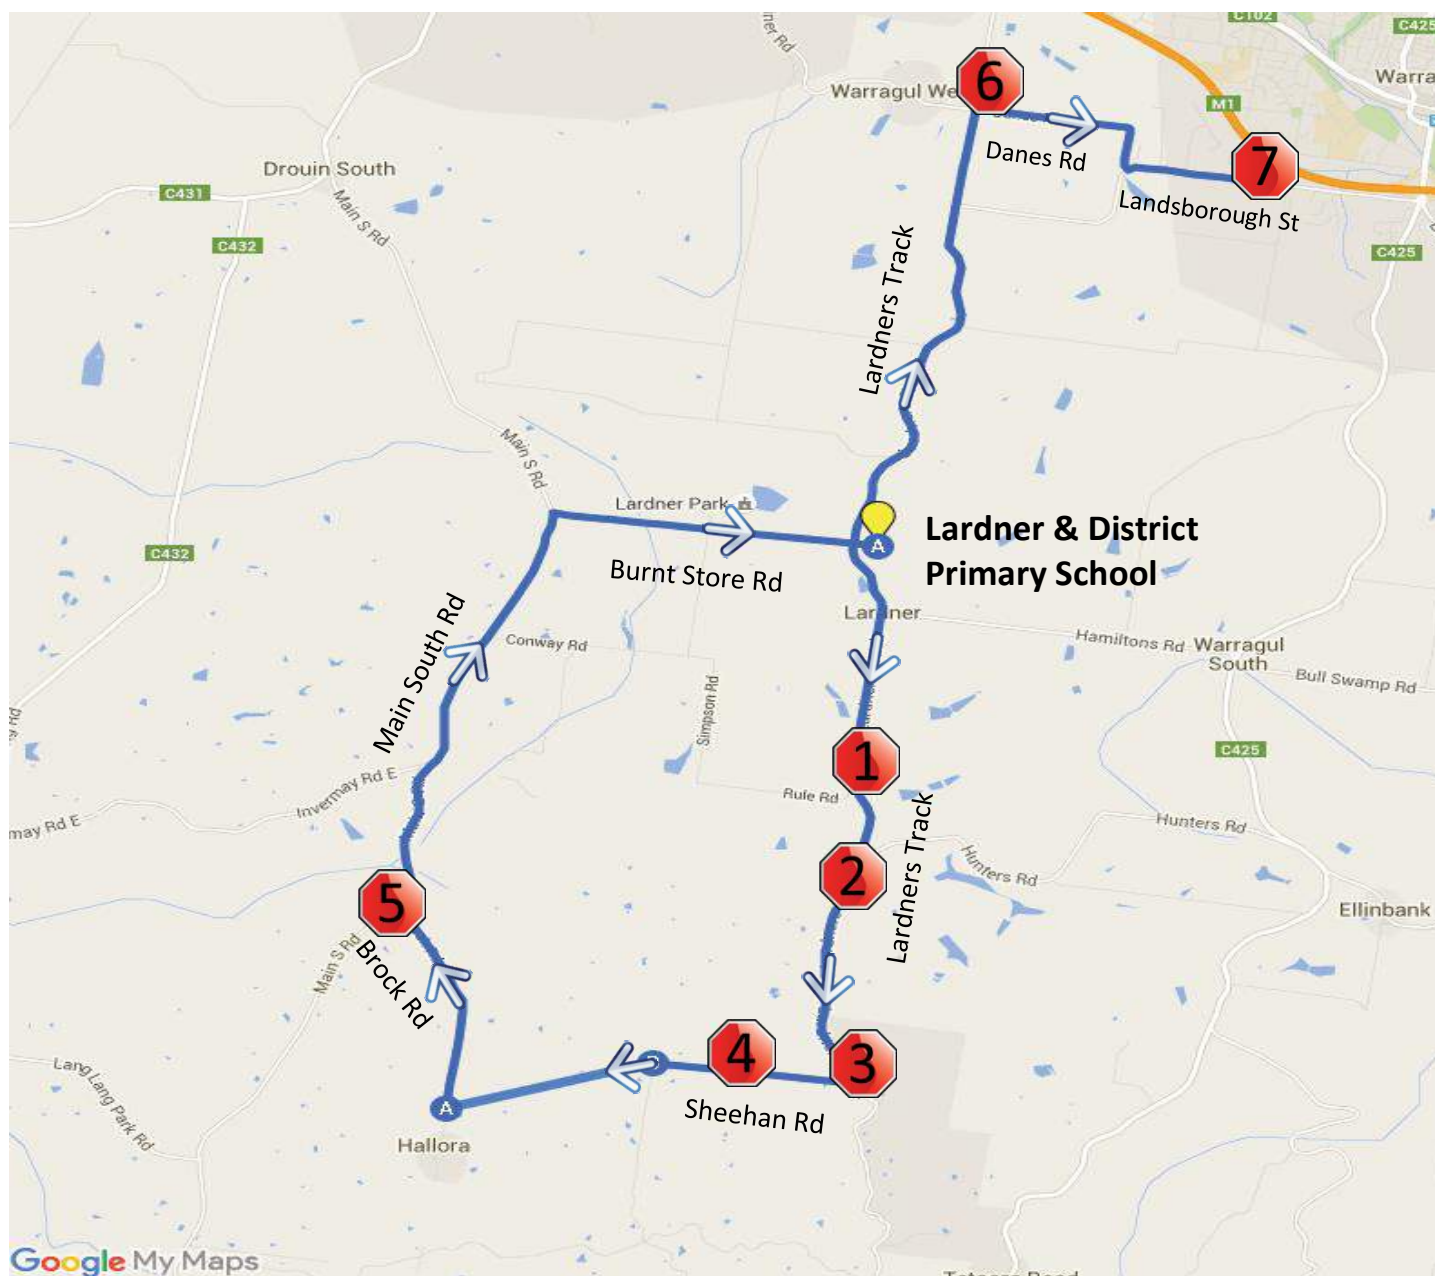

Hallora/ Lardner – Morning Route

Lardner & District Primary School

Stop	Description	Time
1	Landsborough St (Opposite the Lifestyle Village)	8:23
2	Corner of Danes Rd & Lardners Track	8:27
3	Corner of Main South & Brock Rd	8:37
4	Corner of Sheehan & Simpson Rd	8:43
5	90 Sheehan Rd	8:44
6	Corner of Sheehan Rd & Lardners Track	8:45
7	Corner Lardners Track & Maxwell Rd	8:46
8	Corner of Lardners Track & Rule Rd	8:47
	Lardner & District Primary School	8:50

Hallora/ Lardner – Afternoon Route

Lardner & District Primary School

Stop	Description	Time
	Lardner & District Primary School	3:30
1	Corner of Lardners Track & Rule Rd	3:33
2	Corner Lardners Track & Maxwell Rd	3:34
3	Corner of Sheehan Rd & Lardners Track	3:35
4	90 Sheehan Rd	3:36
5	Corner of Main South & Brock Rd	3:43
6	Corner of Danes Rd & Lardners Track	3:53
7	Landsborough St (Opposite the Lifestyle Village)	4:01