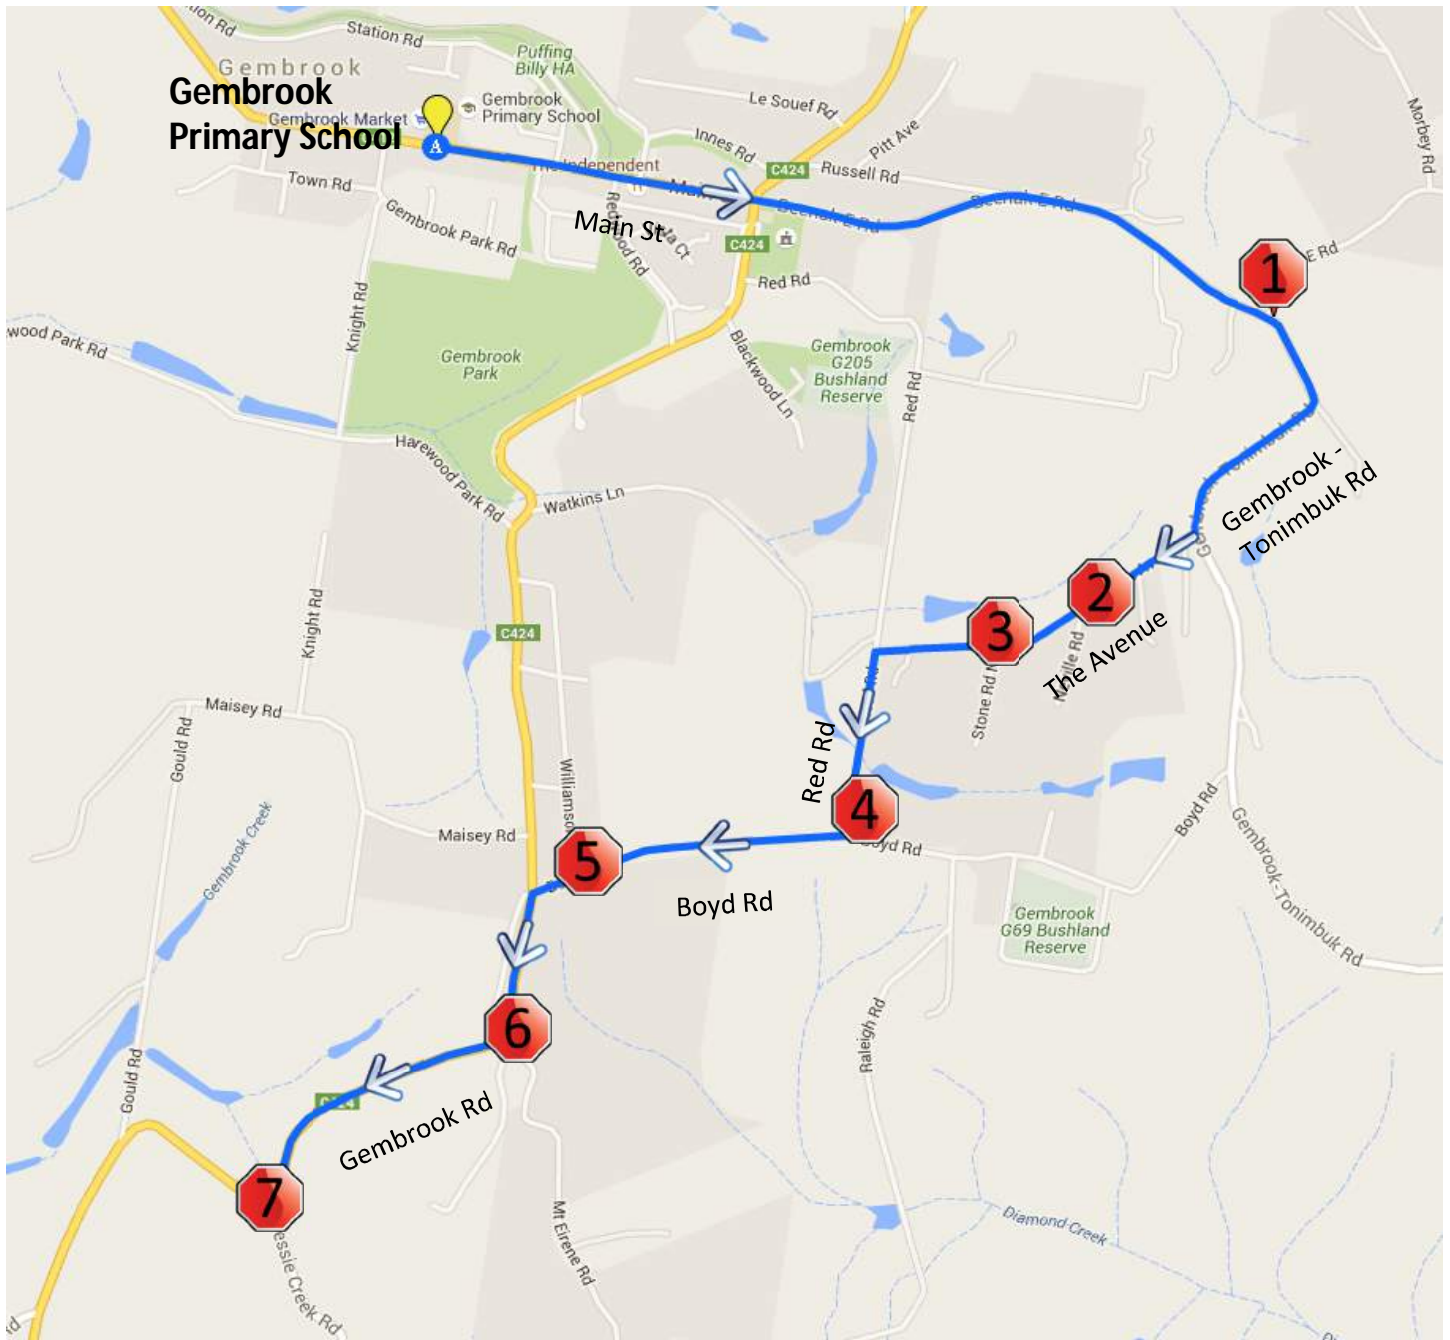

Gembrook: South – Morning Route

Lardner & District Primary School

Stop	Description	Time
1	Corner of Gembrook – Tonimbuk Rd & Beenak East Rd	8:35
2	Corner of The Avenue & Neville Rd	8:37
3	Corner of The Avenue & Stone Rd North	8:38
4	Corner of Boyd Rd & Red Rd	8:39
5	Corner of Boyd Rd & Williamson Rd	8:41
6	Corner of Gembrook Rd & Mt Eirene Rd	8:42
7	Corner of Gembrook Rd & Bessie Creek Rd	8:45
	Gembrook Primary School	8:50

Gembrook: South – Afternoon Route

Lardner & District Primary School

Stop	Description	Time
	Gembrook Primary School	3:40
1	Corner of Gembrook – Tonimbuk Rd & Beenak East Rd	3:45
2	Corner of The Avenue & Neville Rd	3:47
3	Corner of The Avenue & Stone Rd North	3:48
4	Corner of Boyd Rd & Red Rd	3:49
5	Corner of Boyd Rd & Williamson Rd	3:51
6	Corner of Gembrook Rd & Mt Eirene Rd	3:52
7	Corner of Gembrook Rd & Bessie Creek Rd	3:55