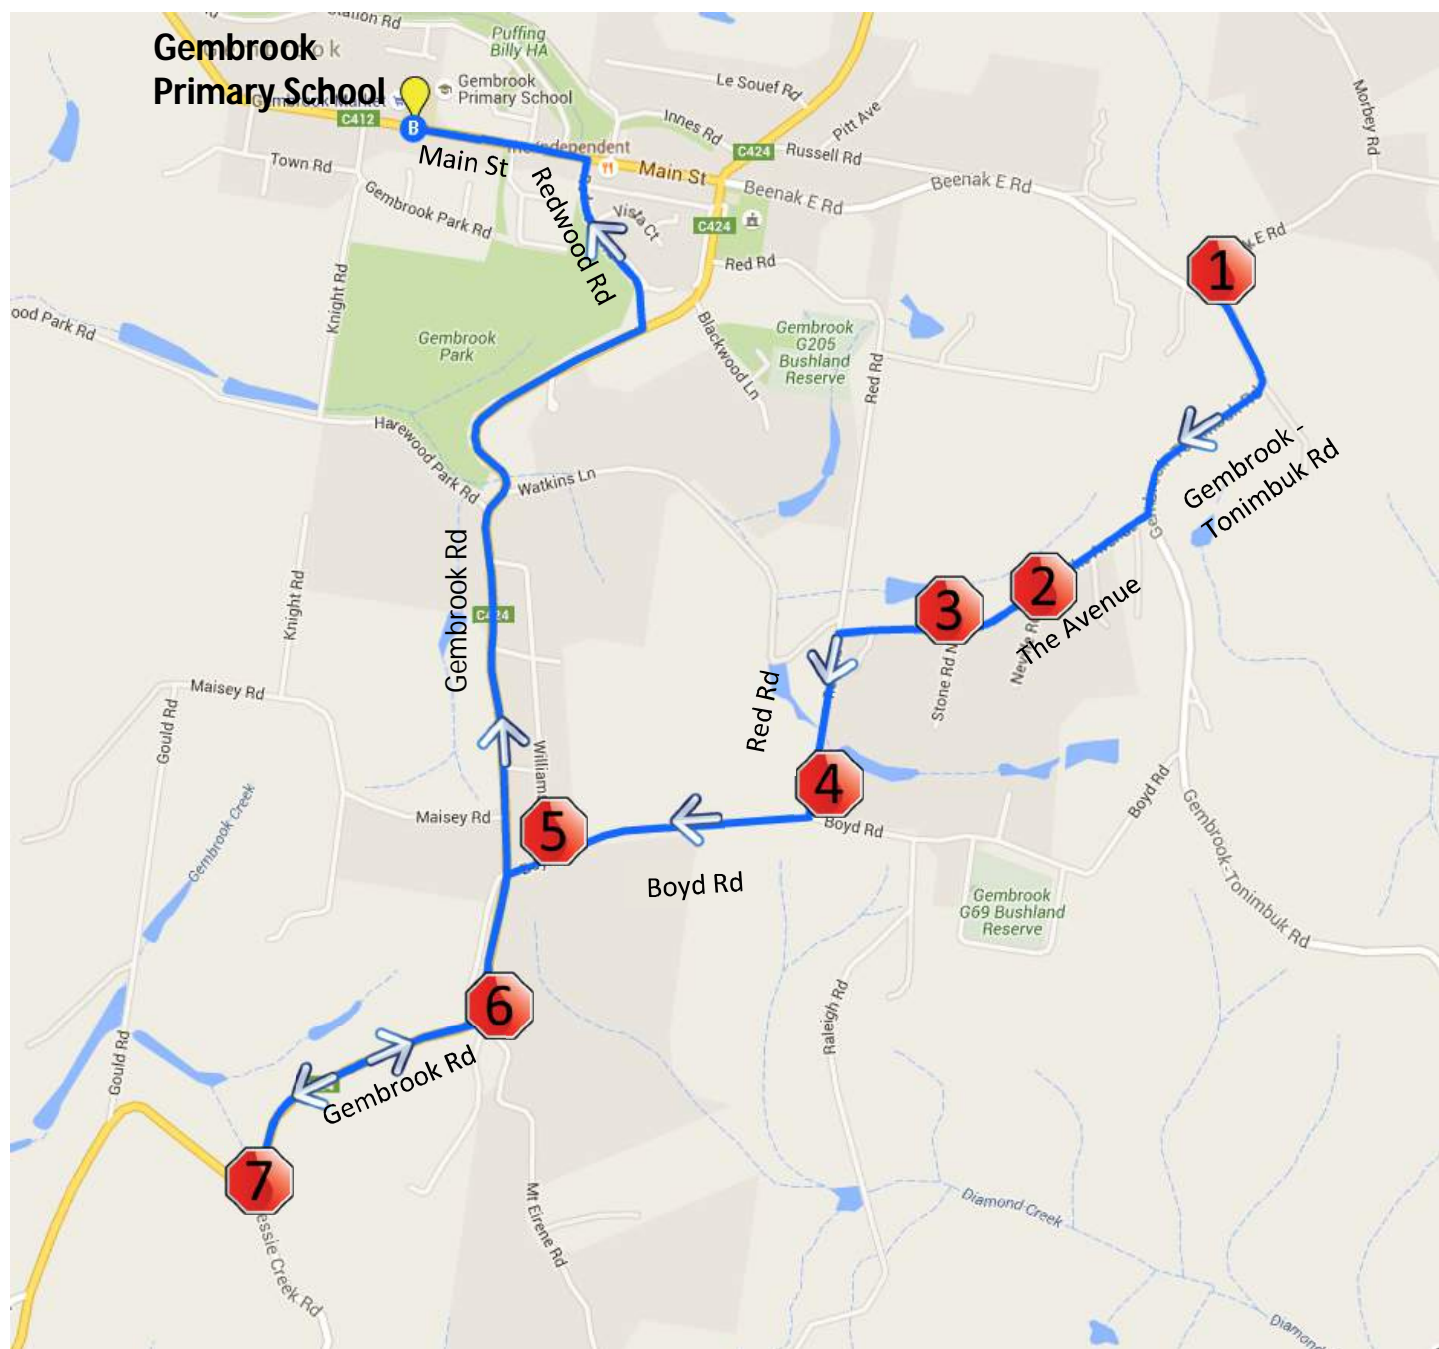

Gembrook: South – Morning Route

Lardner & District Primary School

Stop	Description	Time
1	Corner of Gembrook – Tonimbuk Rd & Beenak East Rd	8:35
2	Corner of The Avenue & Neville Rd	8:37
3	Corner of The Avenue & Stone Rd North	8:38
4	Corner of Boyd Rd & Red Rd	8:39
5	Corner of Boyd Rd & Williamson Rd	8:41
6	Corner of Gembrook Rd & Mt Eirene Rd	8:42
7	Corner of Gembrook Rd & Bessie Creek Rd	8:45
	Gembrook Primary School	8:50

Gembrook: South – Afternoon Route

Lardner & District Primary School

Stop	Description	Time
	Gembrook Primary School	3:40
1	Corner of Gembrook – Tonimbuk Rd & Beenak East Rd	3:45
2	Corner of The Avenue & Neville Rd	3:47
3	Corner of The Avenue & Stone Rd North	3:48
4	Corner of Boyd Rd & Red Rd	3:49
5	Corner of Boyd Rd & Williamson Rd	3:51
6	Corner of Gembrook Rd & Mt Eirene Rd	3:52
7	Corner of Gembrook Rd & Bessie Creek Rd	3:55