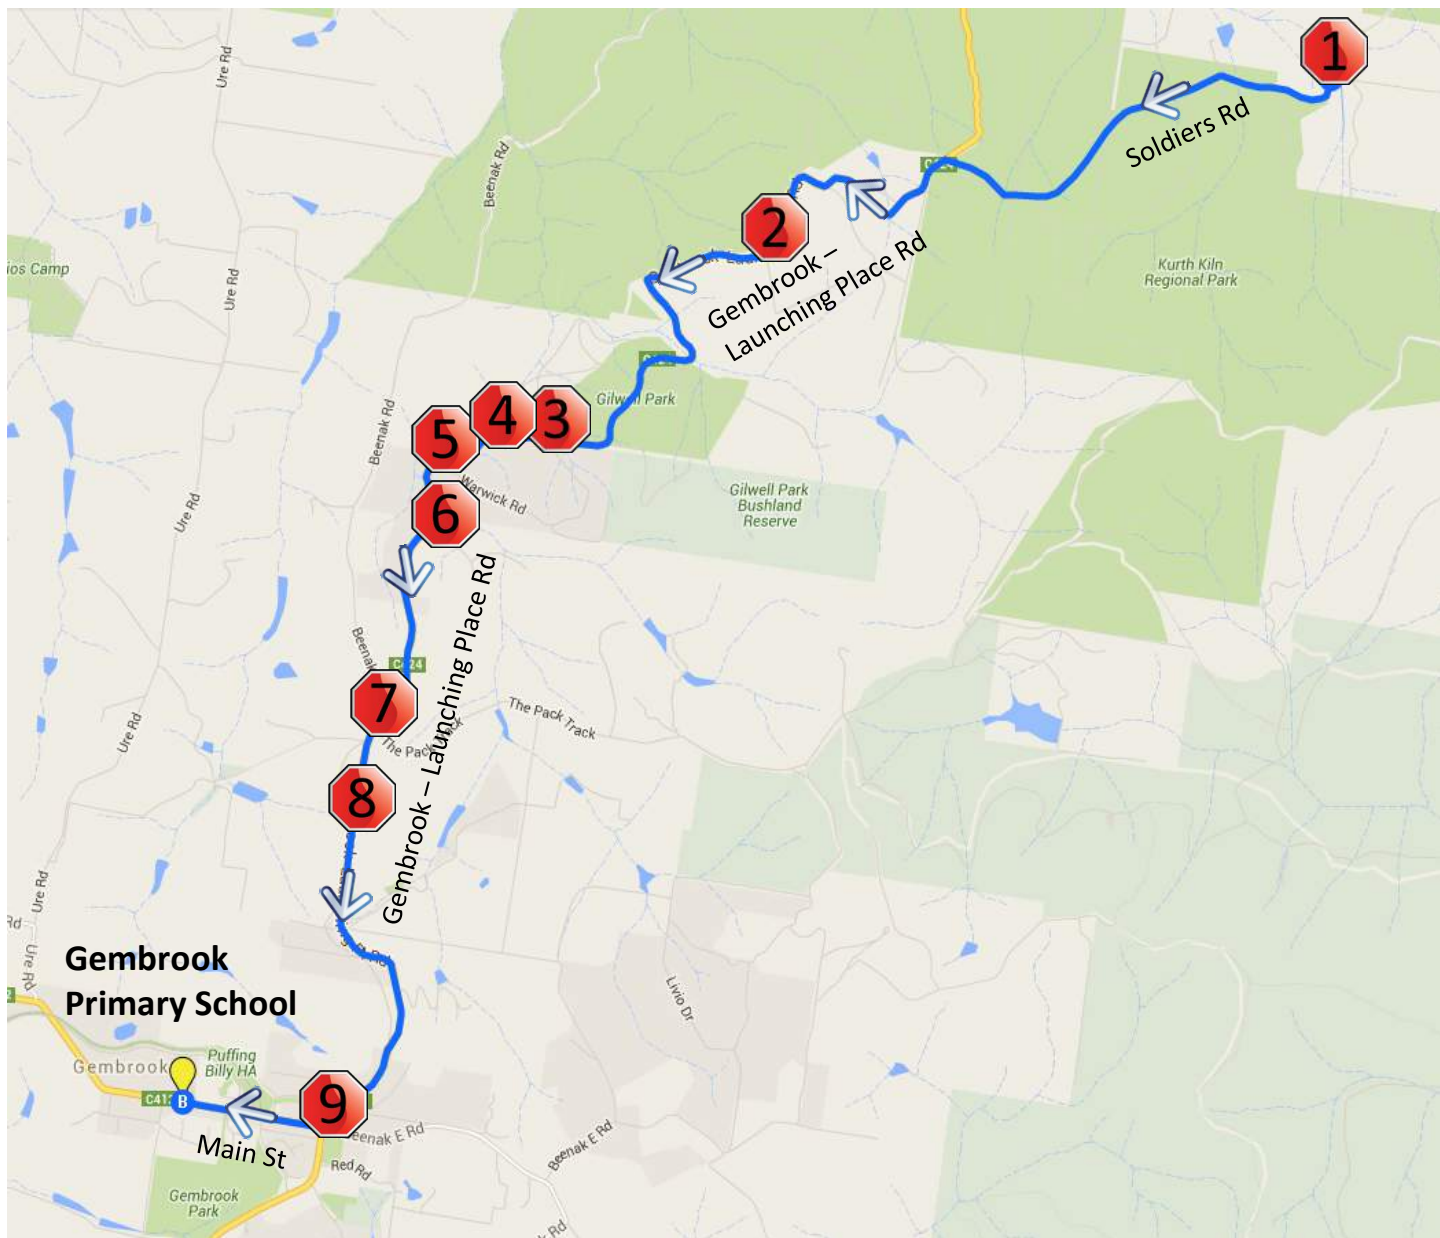

Gembrook: North – Morning Route

Lardner & District Primary School

Stop	Description	Time
1	Corner of Soldiers Rd & Hunters Rd	8:15
2	2400 Gembrook – Launching Place Rd	8:19
3	Corner of Gembrook – Launching Place Rd & Warwick Rd	8:22
4	2555 Gembrook – Launching Place Rd	8:23
5	Corner of Gembrook – Launching Place Rd & Warwick Rd	8:22
6	2785 Gembrook – Launching Place Rd	8:23
7	Corner of Gembrook – Launching Place Rd & The Pack Tk	8:24
8	Corner of Gembrook – Launching Place Rd & Penrose Rd	8:25
9	Corner of Gembrook – Launching Place Rd & Main St	8:28
	Gembrook Primary School	8:30

Gembrook: North – Afternoon Route

Lardner & District Primary School

Stop	Description	Time
	Gembrook Primary School	4:00
1	Corner of Gembrook – Launching Place Rd & Main St	4:02
2	Corner of Gembrook – Launching Place Rd & Penrose Rd	4:05
3	Corner of Gembrook – Launching Place Rd & The Pack Tk	4:06
4	2785 Gembrook – Launching Place Rd	4:07
5	Corner of Gembrook – Launching Place Rd & Warwick Rd	4:08
6	2555 Gembrook – Launching Place Rd	4:09
7	Corner of Gembrook – Launching Place Rd & Warwick Rd	4:10
8	2400 Gembrook – Launching Place Rd	4:13
9	Corner of Soldiers Rd & Hunters Rd	4:17