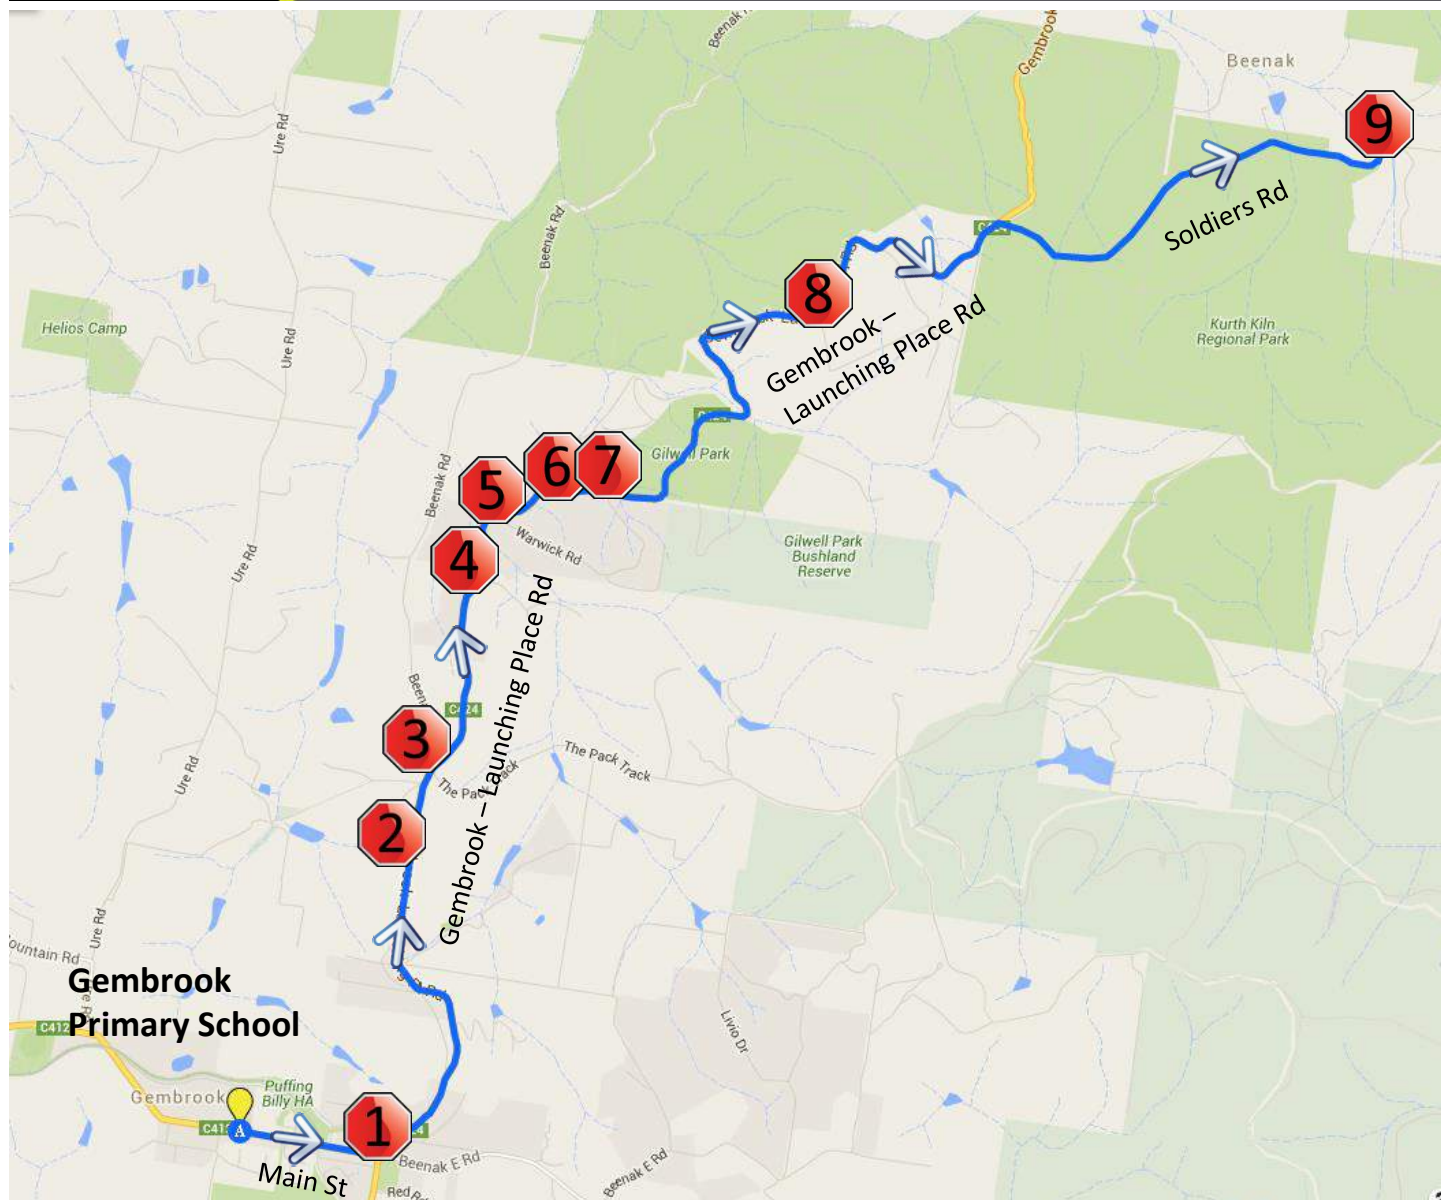

Gembrook: North – Morning Route

Lardner & District Primary School

Stop	Description	Time
1	Corner of Soldiers Rd & Hunters Rd	8:15
2	2400 Gembrook – Launching Place Rd	8:19
3	Corner of Gembrook – Launching Place Rd & Warwick Rd	8:22
4	2555 Gembrook – Launching Place Rd	8:23
5	Corner of Gembrook – Launching Place Rd & Warwick Rd	8:22
6	2785 Gembrook – Launching Place Rd	8:23
7	Corner of Gembrook – Launching Place Rd & The Pack Tk	8:24
8	Corner of Gembrook – Launching Place Rd & Penrose Rd	8:25
9	Corner of Gembrook – Launching Place Rd & Main St	8:28
	Gembrook Primary School	8:30

Gembrook: North – Afternoon Route

Lardner & District Primary School

Stop	Description	Time
	Gembrook Primary School	4:00
1	Corner of Gembrook – Launching Place Rd & Main St	4:02
2	Corner of Gembrook – Launching Place Rd & Penrose Rd	4:05
3	Corner of Gembrook – Launching Place Rd & The Pack Tk	4:06
4	2785 Gembrook – Launching Place Rd	4:07
5	Corner of Gembrook – Launching Place Rd & Warwick Rd	4:08
6	2555 Gembrook – Launching Place Rd	4:09
7	Corner of Gembrook – Launching Place Rd & Warwick Rd	4:10
8	2400 Gembrook – Launching Place Rd	4:13
9	Corner of Soldiers Rd & Hunters Rd	4:17