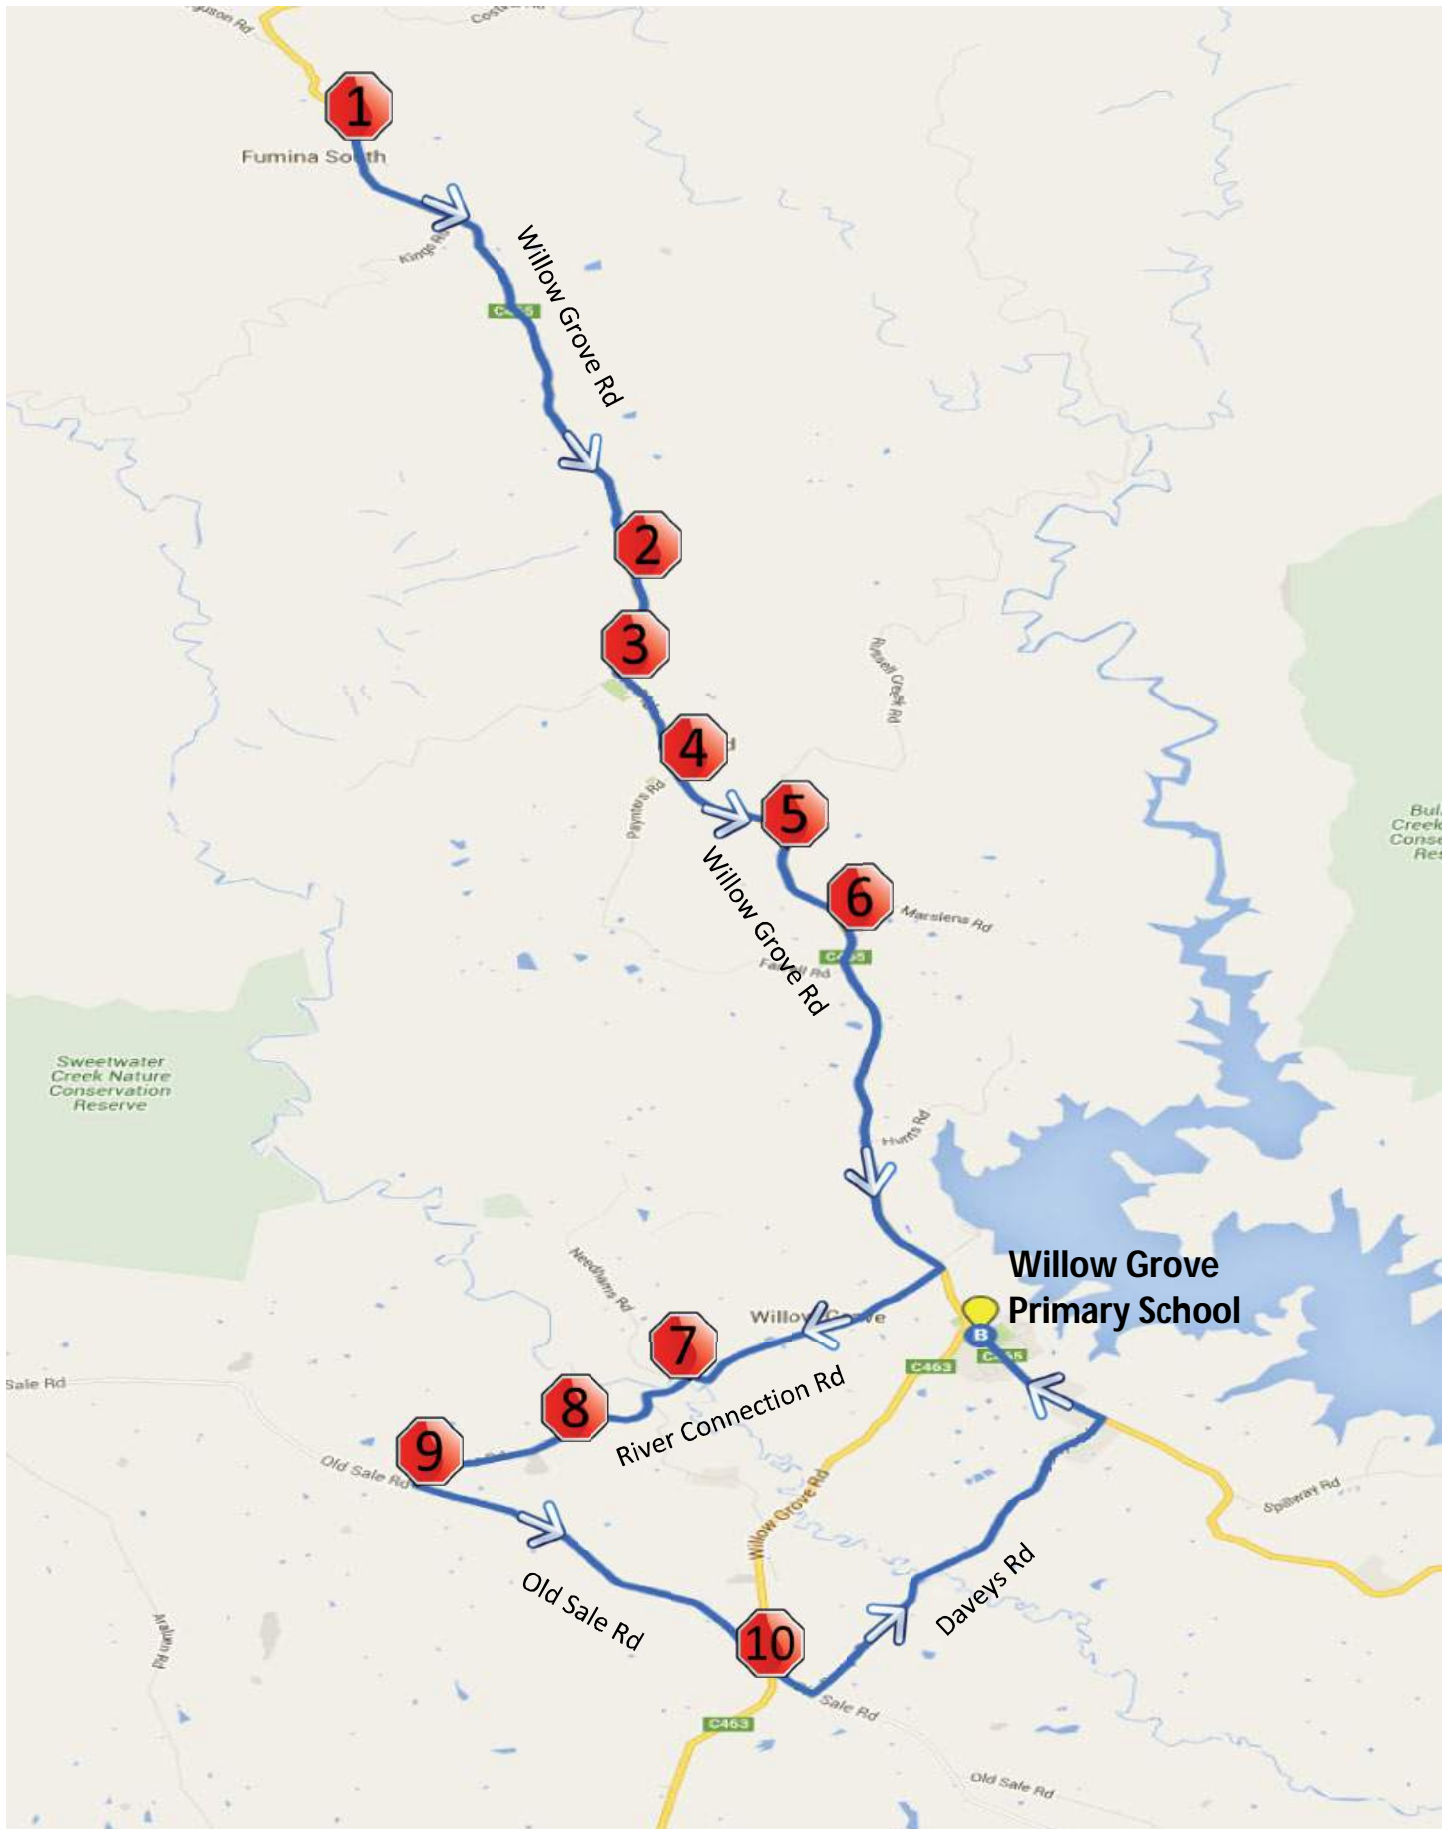

# Fumina South/ Willow Grove – Morning

Willow Grove Primary School

# Fumina South/ Willow Grove – Morning

Willow Grove Primary School

Stop	Description	Time
1	Corner of Willow Grove Rd & Cronin Track	8:08
2	619 Willow Grove Rd - 200m before Dogral Rd	8:17
3	Corner of Willow Grove Rd & Camp Creek Rd	8:18
4	Corner of Willow Grove Rd & Paynters Rd	8:19
5	Corner of Willow Grove Rd & Russels Creek Rd	8:20
6	2130 Willow Grove Rd	8:22
7	Corner of River Connection Rd & Needhams Rd	8:29
8	140 Wilkes Rd	8:31
9	Corner of Wilkes Rd & Old Sale Rd	8:33
10	Corner of Willow Grove Rd & Old Sale Rd	8:37
	Willow Grove Primary School	8:45

# Fumina South/ Willow Grove – Afternoon

Willow Grove Primary School

# Fumina South/ Willow Grove – Afternoon

Willow Grove Primary School

Stop	Description	Time
	Willow Grove Primary School	3:20
1	Corner of Willow Grove Rd & Cronin Track	3:50
2	619 Willow Grove Rd - 200m before Dogral Rd	3:55
3	Corner of Willow Grove Rd & Camp Creek Rd	3:56
4	Corner of Willow Grove Rd & Paynters Rd	4:03
5	Corner of Willow Grove Rd & Russels Creek Rd	4:04
6	2130 Willow Grove Rd	4:11
7	Corner of River Connection Rd & Needhams Rd	4:14
8	140 Wilkes Rd	4:15
9	Corner of Wilkes Rd & Old Sale Rd	4:20
10	Corner of Willow Grove Rd & Old Sale Rd	4:24