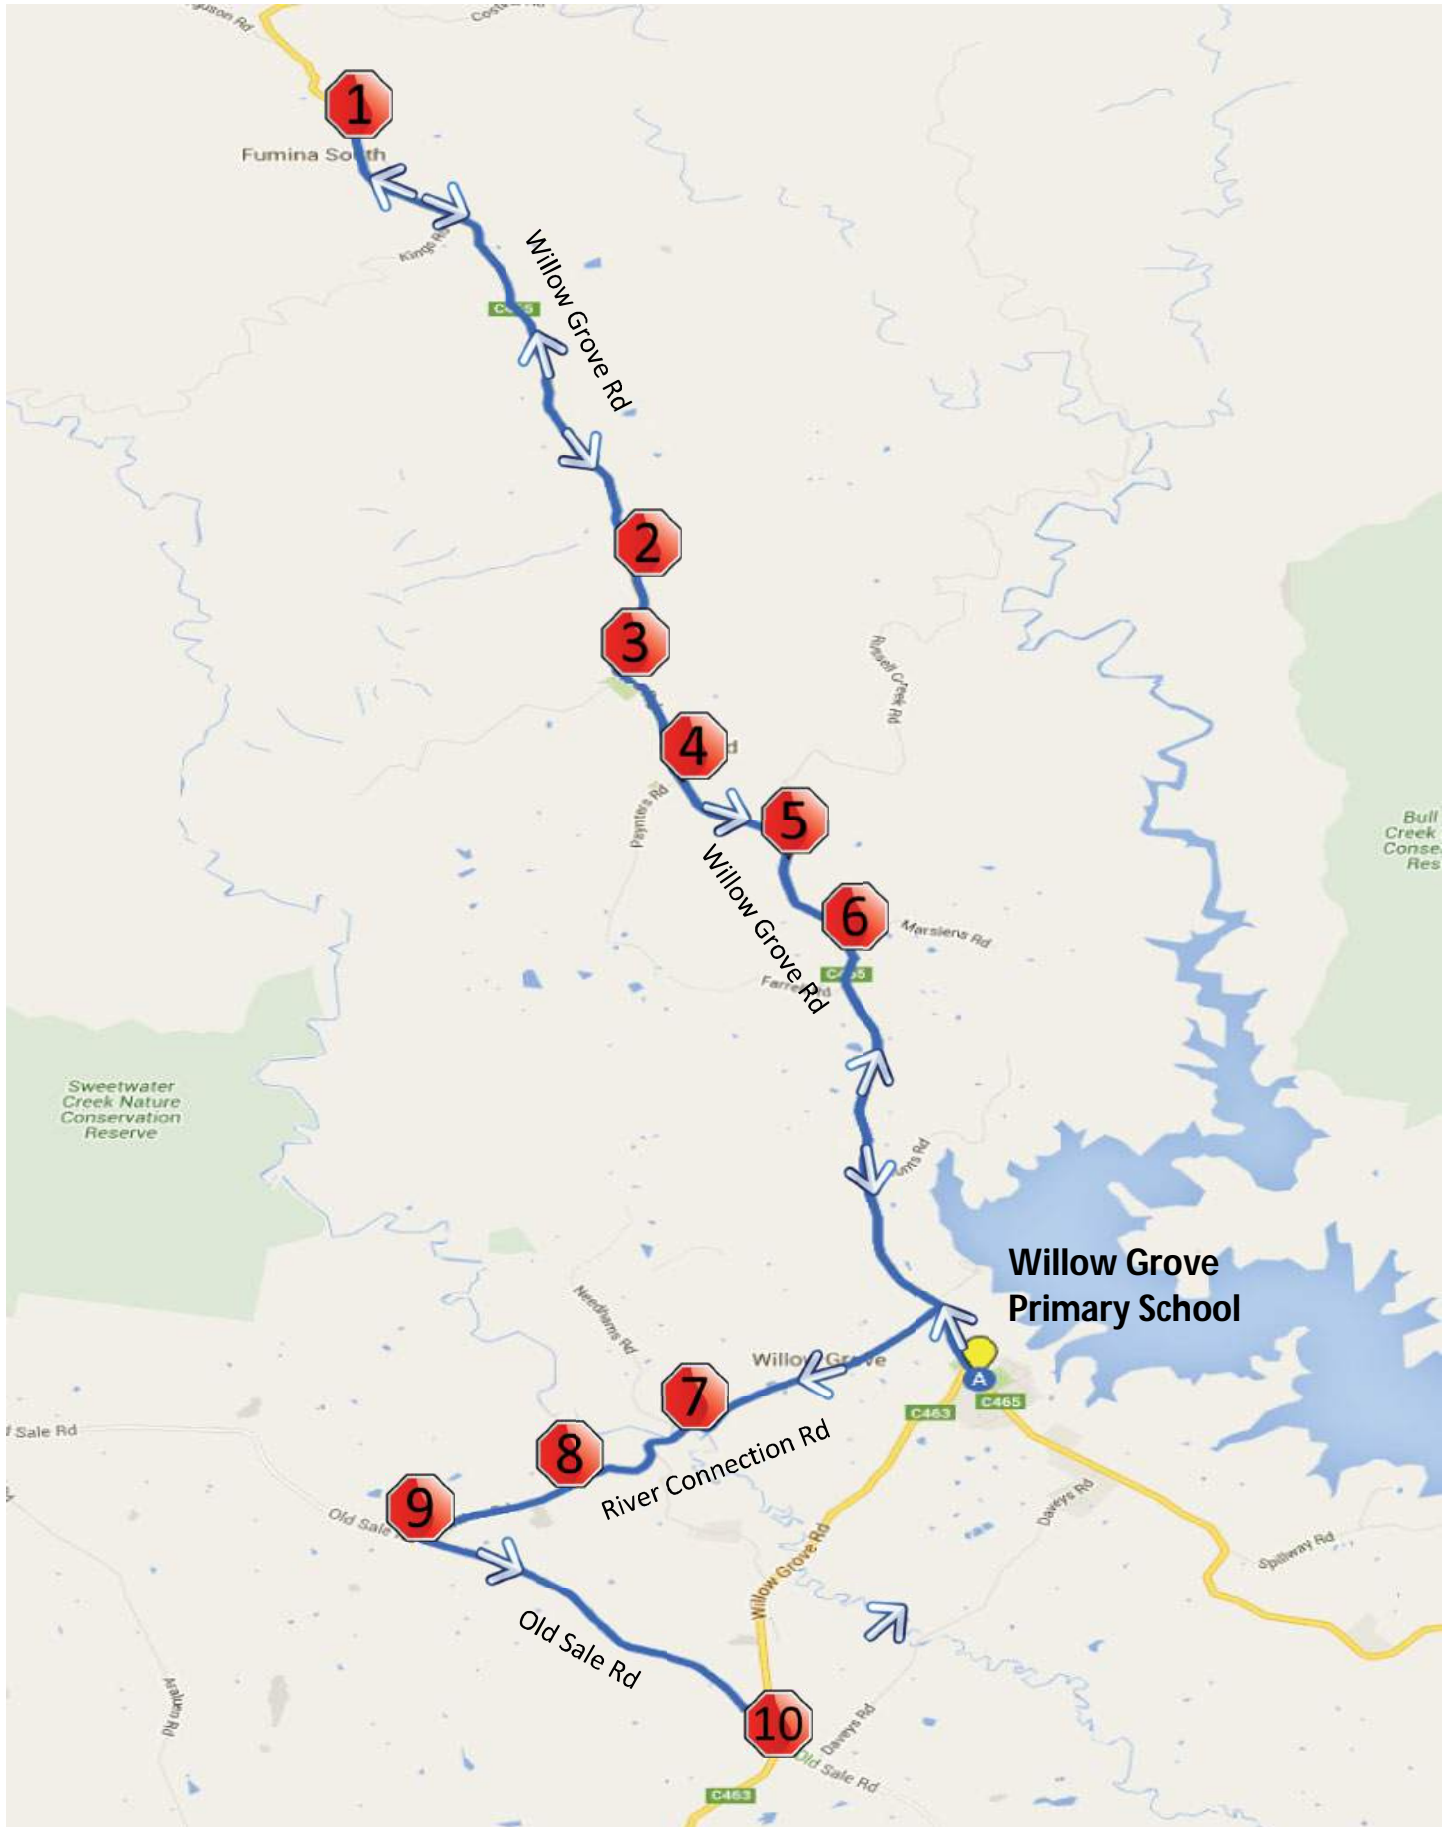

# Fumina South/ Willow Grove – Morning

Willow Grove Primary School

# Fumina South/ Willow Grove – Morning

Willow Grove Primary School

Stop	Description	Time
1	Corner of Willow Grove Rd & Cronin Track	8:08
2	619 Willow Grove Rd - 200m before Dogral Rd	8:17
3	Corner of Willow Grove Rd & Camp Creek Rd	8:18
4	Corner of Willow Grove Rd & Paynters Rd	8:19
5	Corner of Willow Grove Rd & Russels Creek Rd	8:20
6	2130 Willow Grove Rd	8:22
7	Corner of River Connection Rd & Needhams Rd	8:29
8	140 Wilkes Rd	8:31
9	Corner of Wilkes Rd & Old Sale Rd	8:33
10	Corner of Willow Grove Rd & Old Sale Rd	8:37
	Willow Grove Primary School	8:45

# Fumina South/ Willow Grove – Afternoon

Willow Grove Primary School

# Fumina South/ Willow Grove – Afternoon

Willow Grove Primary School

Stop	Description	Time
	Willow Grove Primary School	3:20
1	Corner of Willow Grove Rd & Cronin Track	3:50
2	619 Willow Grove Rd - 200m before Dogral Rd	3:55
3	Corner of Willow Grove Rd & Camp Creek Rd	3:56
4	Corner of Willow Grove Rd & Paynters Rd	4:03
5	Corner of Willow Grove Rd & Russels Creek Rd	4:04
6	2130 Willow Grove Rd	4:11
7	Corner of River Connection Rd & Needhams Rd	4:14
8	140 Wilkes Rd	4:15
9	Corner of Wilkes Rd & Old Sale Rd	4:20
10	Corner of Willow Grove Rd & Old Sale Rd	4:24