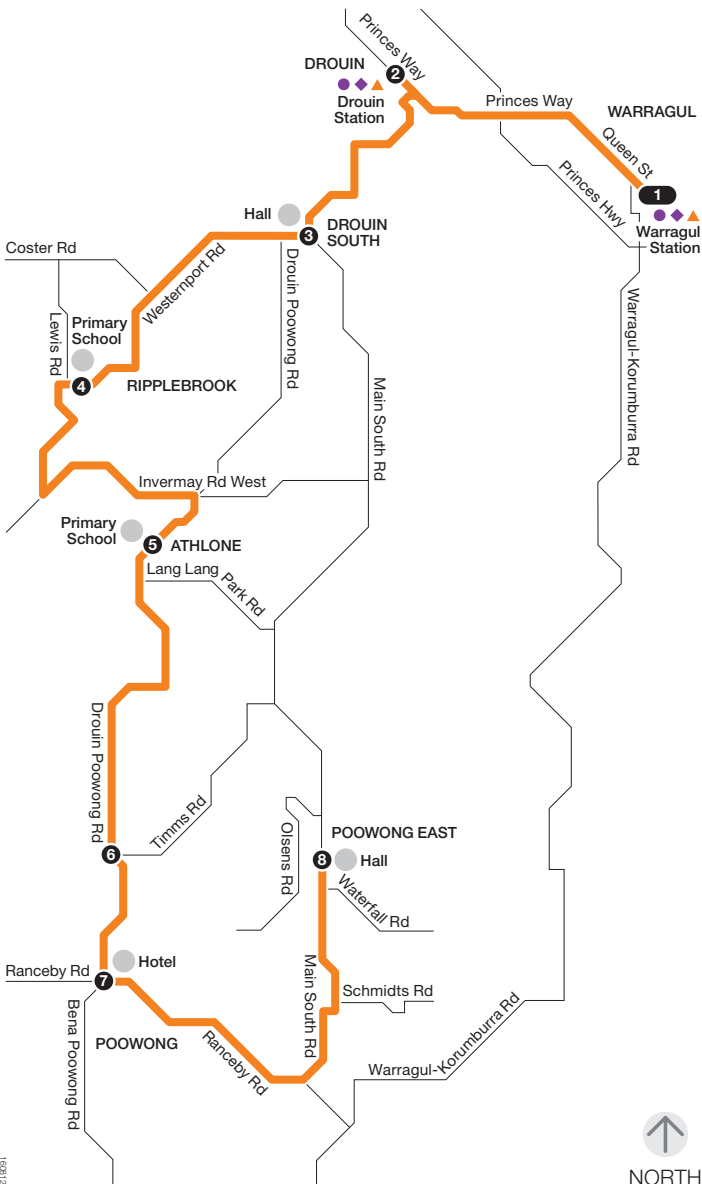

# Warragul to Poowong East

via Drouin

160312

- Bus route
- V/Line train station
- V/Line coach stop
- Connecting bus
- Train line
- Terminus
- Timing point

For more information visit [ptv.vic.gov.au](http://ptv.vic.gov.au) or call **1800 800 007** (6am – midnight daily)

MAP NOT TO SCALE