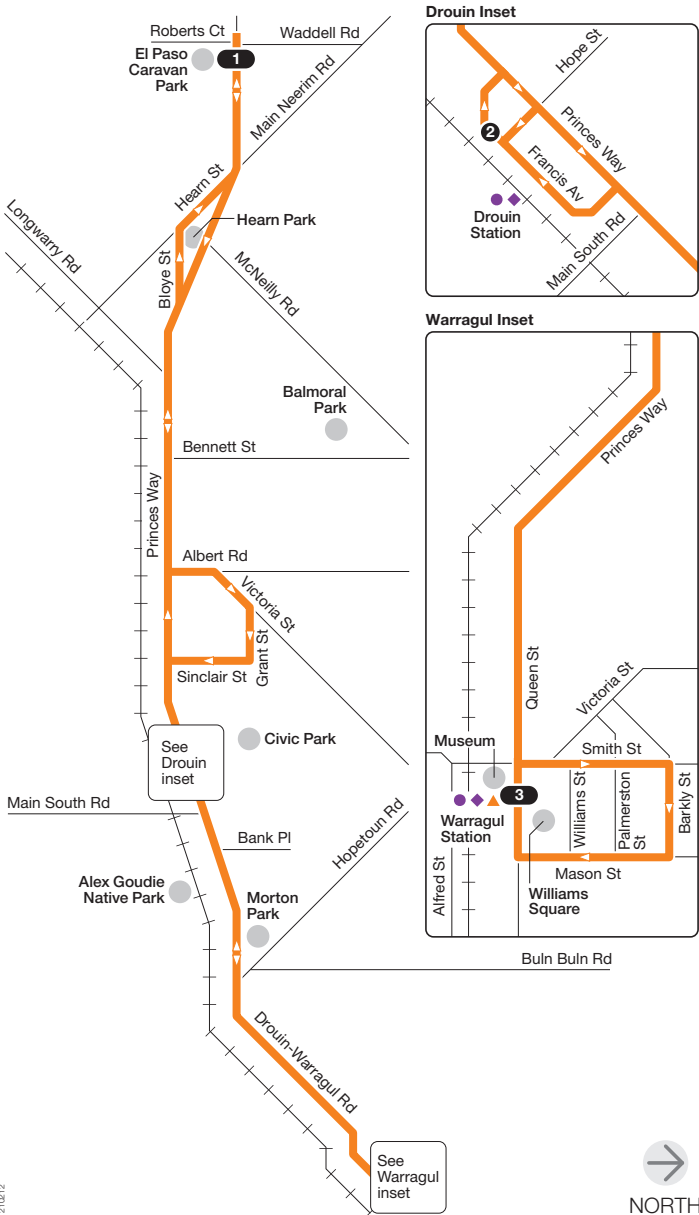

# Drouin to Warragul

For more information visit [ptv.vic.gov.au](http://ptv.vic.gov.au) or call 1800 800 007 (6am – midnight daily)

MAP NOT TO SCALE