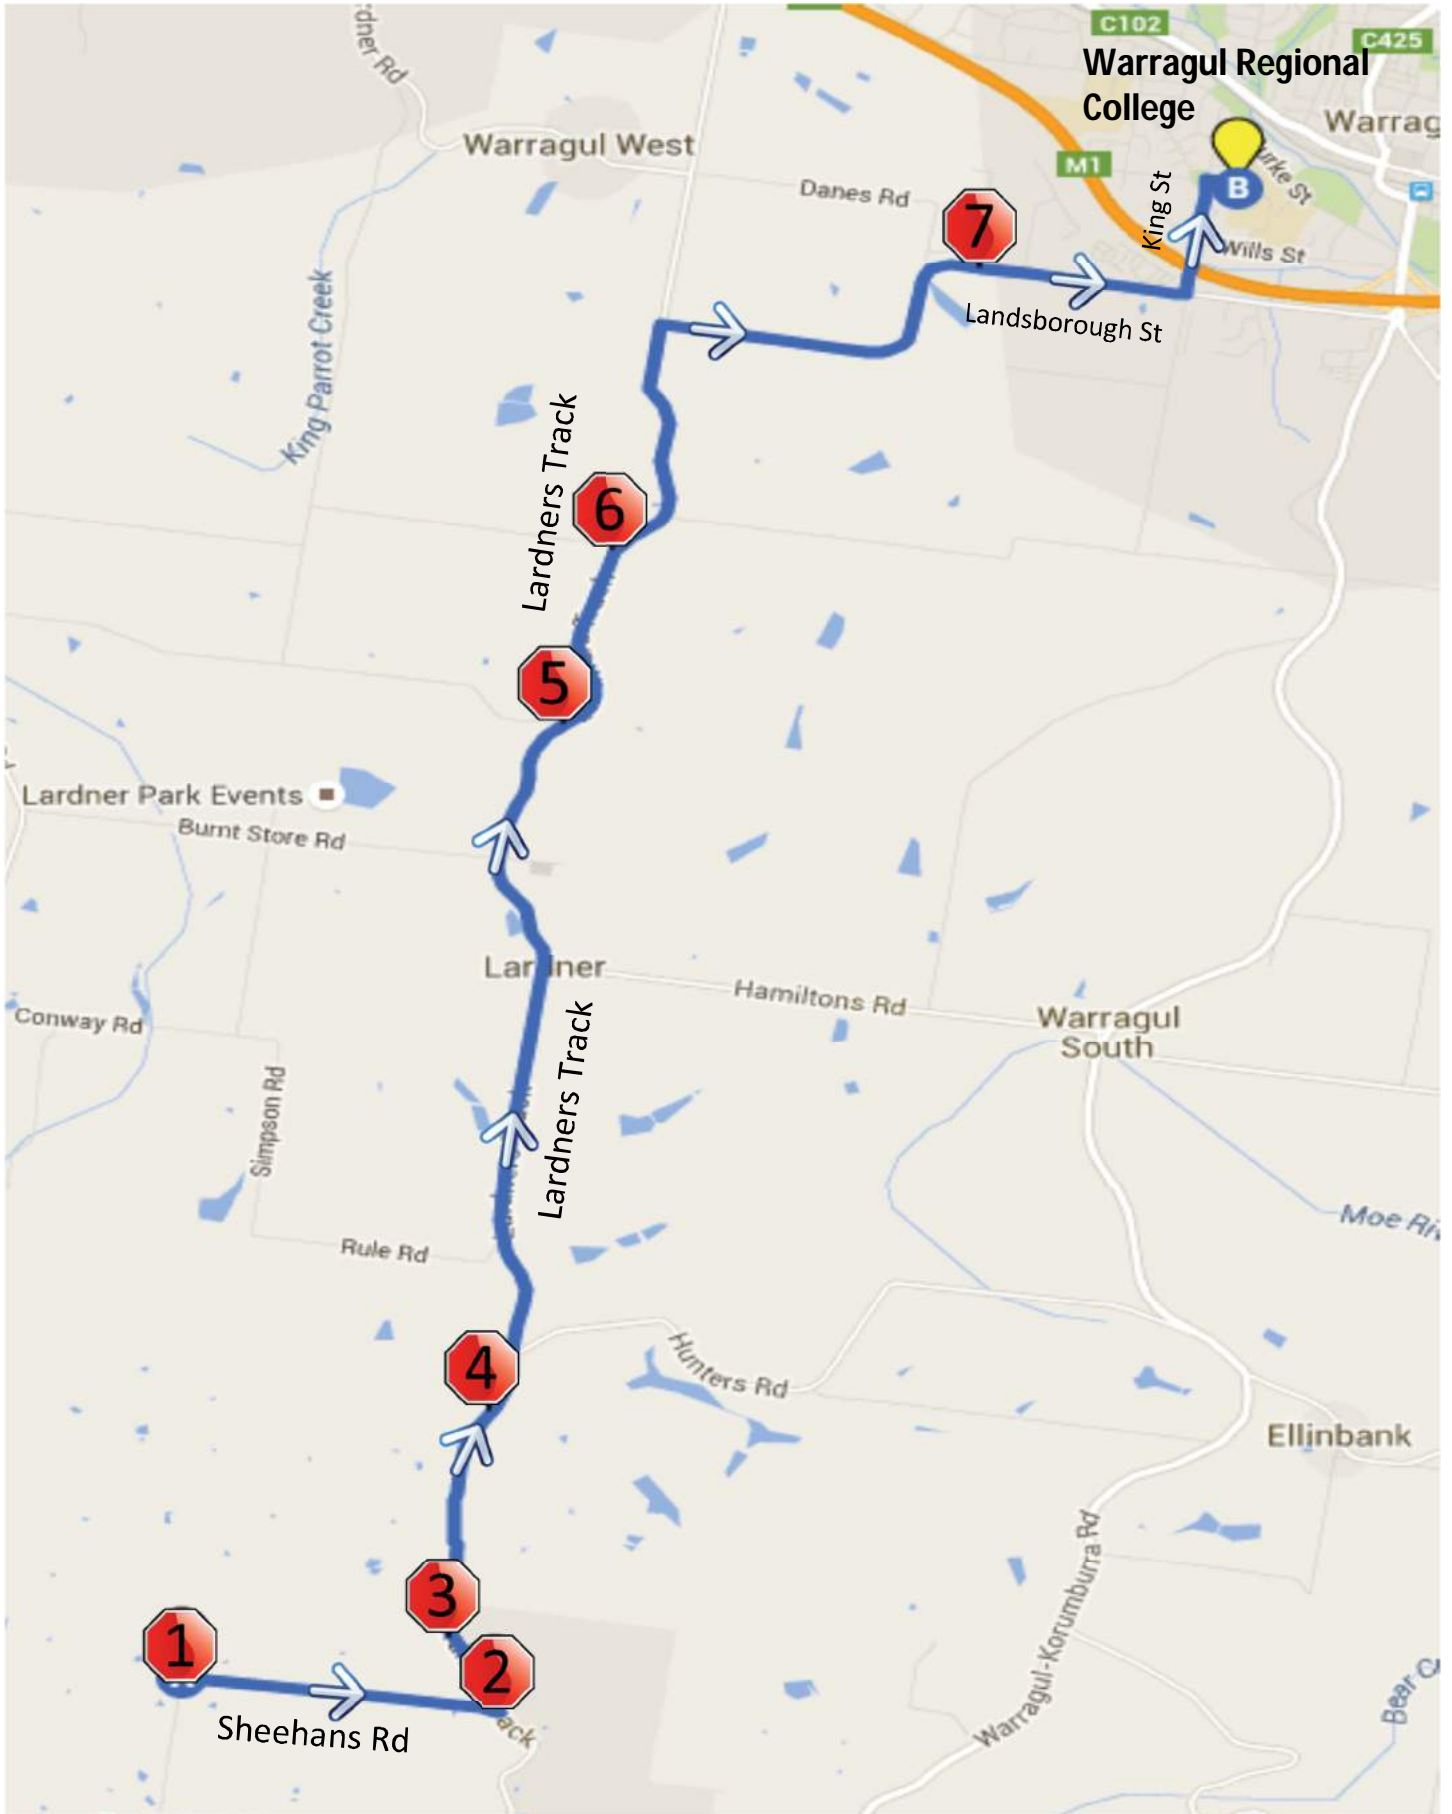

Lardners Track – Morning Route

Warragul Regional College

Lardners Track – Morning Route

Warragul Regional College

Stop	Description	Time
1	Corner of Sheehans & Simpsons Rd	7:58
2	Corner of Sheehans Rd & Lardners Trk	8:01
3	1810a Lardners Trk	8:04
4	Corner of Maxwell's Rd & Lardners Trk	8:05
5	Corner of Currie Rd & Lardners Trk	8:09
6	Corner of Hawkey Rd & Lardners Trk	8:11
7	Corner of Landsborough Rd & Camelot Ct	8:16
	Warragul Regional College	8:20

Lardners Track – Afternoon Route

Warragul Regional College

Lardners Track – Afternoon Route

Warragul Regional College

Stop	Description	Time
	Warragul Regional College	3:55
1	Corner of Landsborough Rd & Camelot Ct	3:57
2	331 Warragul-Lardner Rd	4:03
3	Corner of Hawkey Rd & Lardners Trk	4:04
4	Corner of Currie Rd & Lardners Trk	4:05
5	Corner of Maxwell's Rd & Lardners Trk	4:14
6	1810a Lardners Trk	4:15
7	Corner of Sheehans Rd & Lardners Trk	4:24
8	Corner of Sheehans & Simpsons Rd	4:27