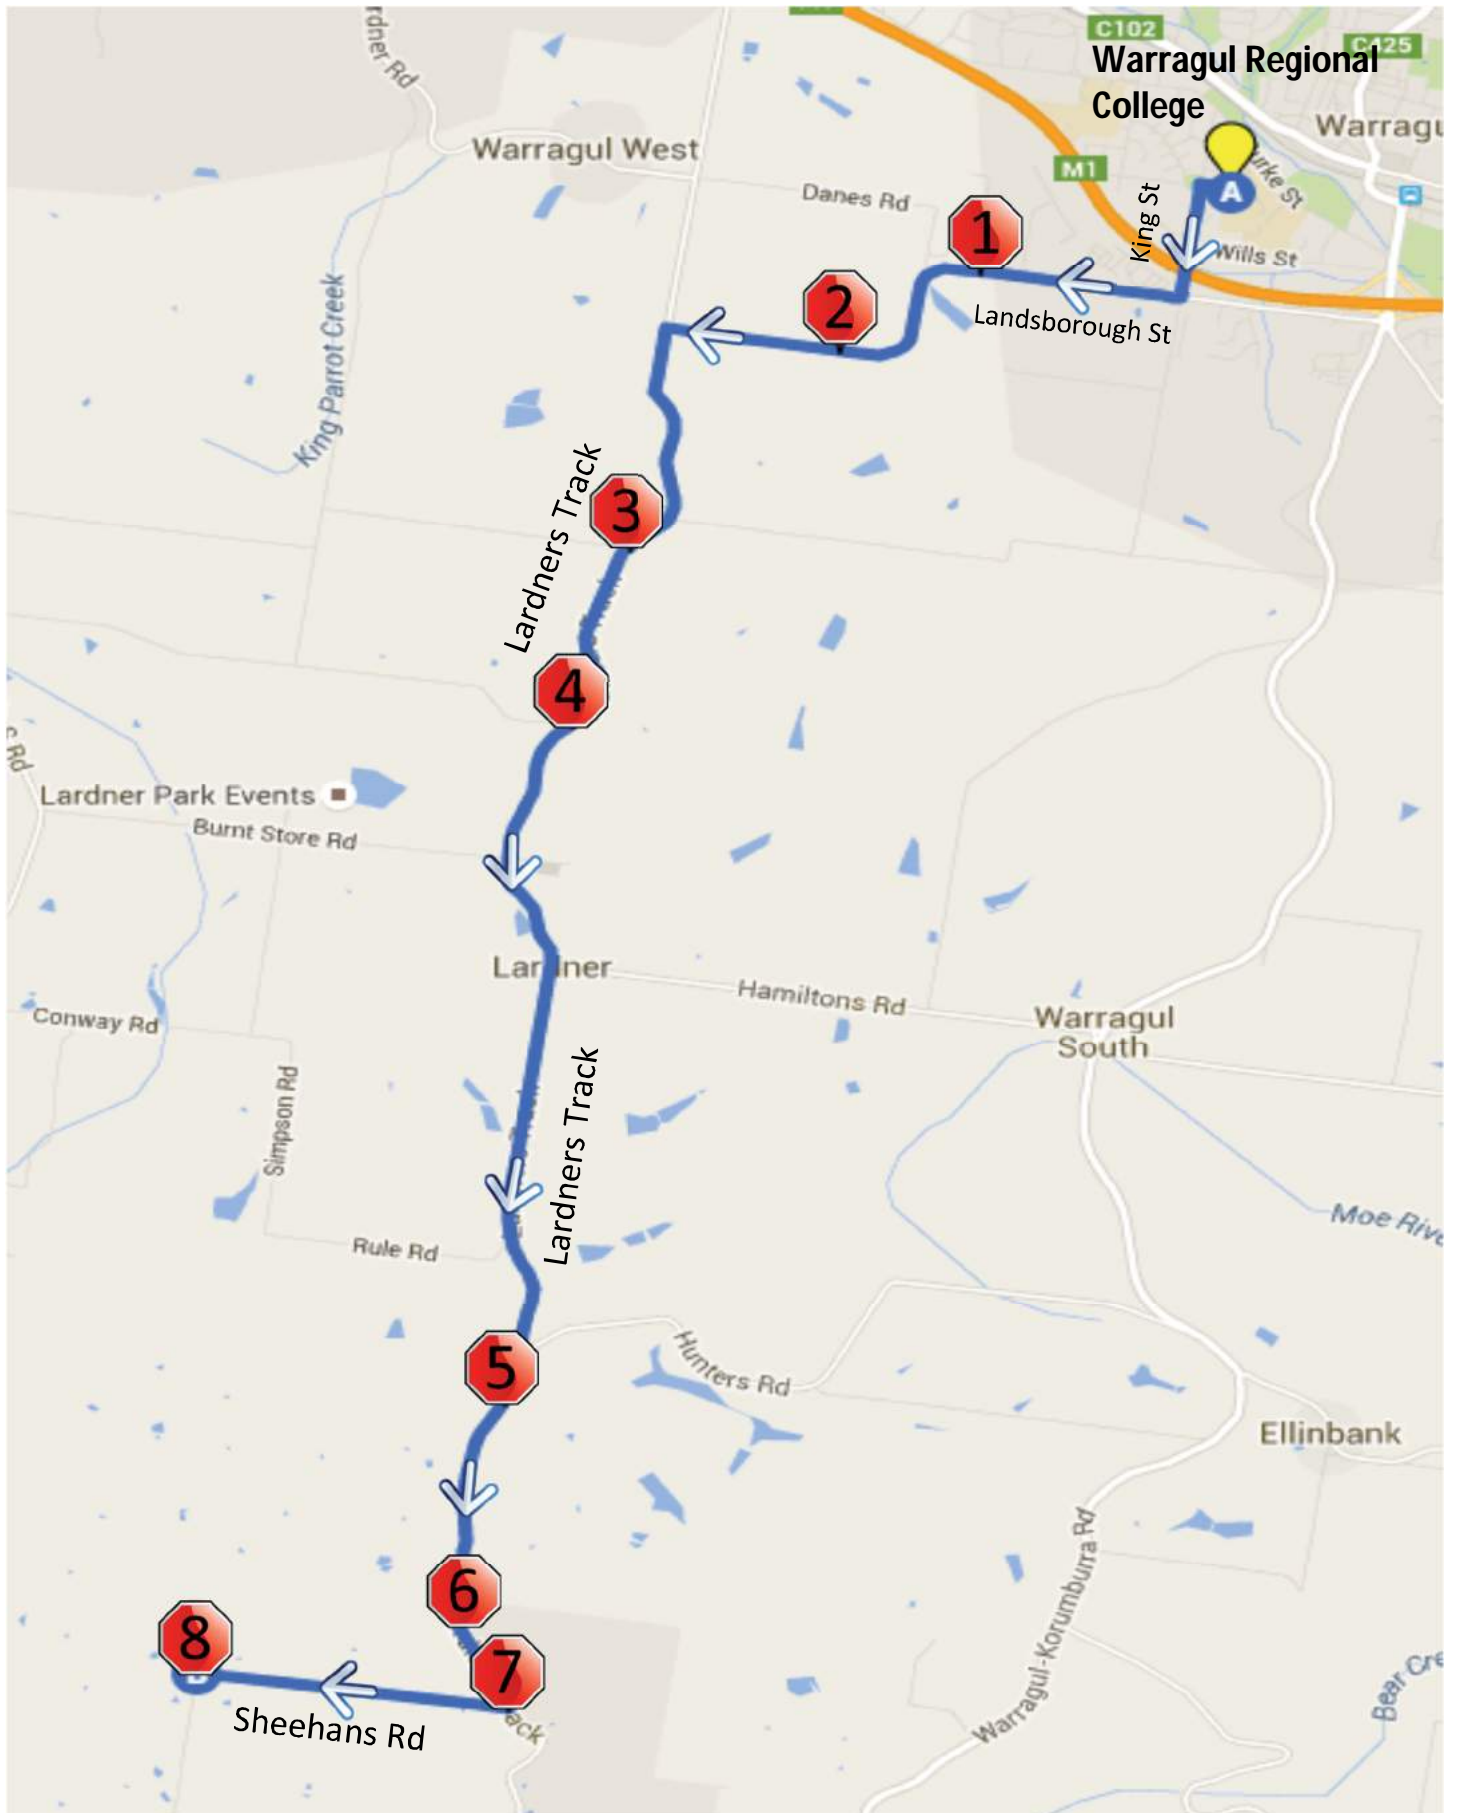

Lardners Track – Morning Route

Warragul Regional College

Lardners Track – Morning Route

Warragul Regional College

Stop	Description	Time
1	Corner of Sheehans & Simpsons Rd	7:58
2	Corner of Sheehans Rd & Lardners Trk	8:01
3	1810a Lardners Trk	8:04
4	Corner of Maxwell's Rd & Lardners Trk	8:05
5	Corner of Currie Rd & Lardners Trk	8:09
6	Corner of Hawkey Rd & Lardners Trk	8:11
7	Corner of Landsborough Rd & Camelot Ct	8:16
	Warragul Regional College	8:20

Lardners Track – Afternoon Route

Warragul Regional College

Lardners Track – Afternoon Route

Warragul Regional College

Stop	Description	Time
	Warragul Regional College	3:55
1	Corner of Landsborough Rd & Camelot Ct	3:57
2	331 Warragul-Lardner Rd	4:03
3	Corner of Hawkey Rd & Lardners Trk	4:04
4	Corner of Currie Rd & Lardners Trk	4:05
5	Corner of Maxwell's Rd & Lardners Trk	4:14
6	1810a Lardners Trk	4:15
7	Corner of Sheehans Rd & Lardners Trk	4:24
8	Corner of Sheehans & Simpsons Rd	4:27