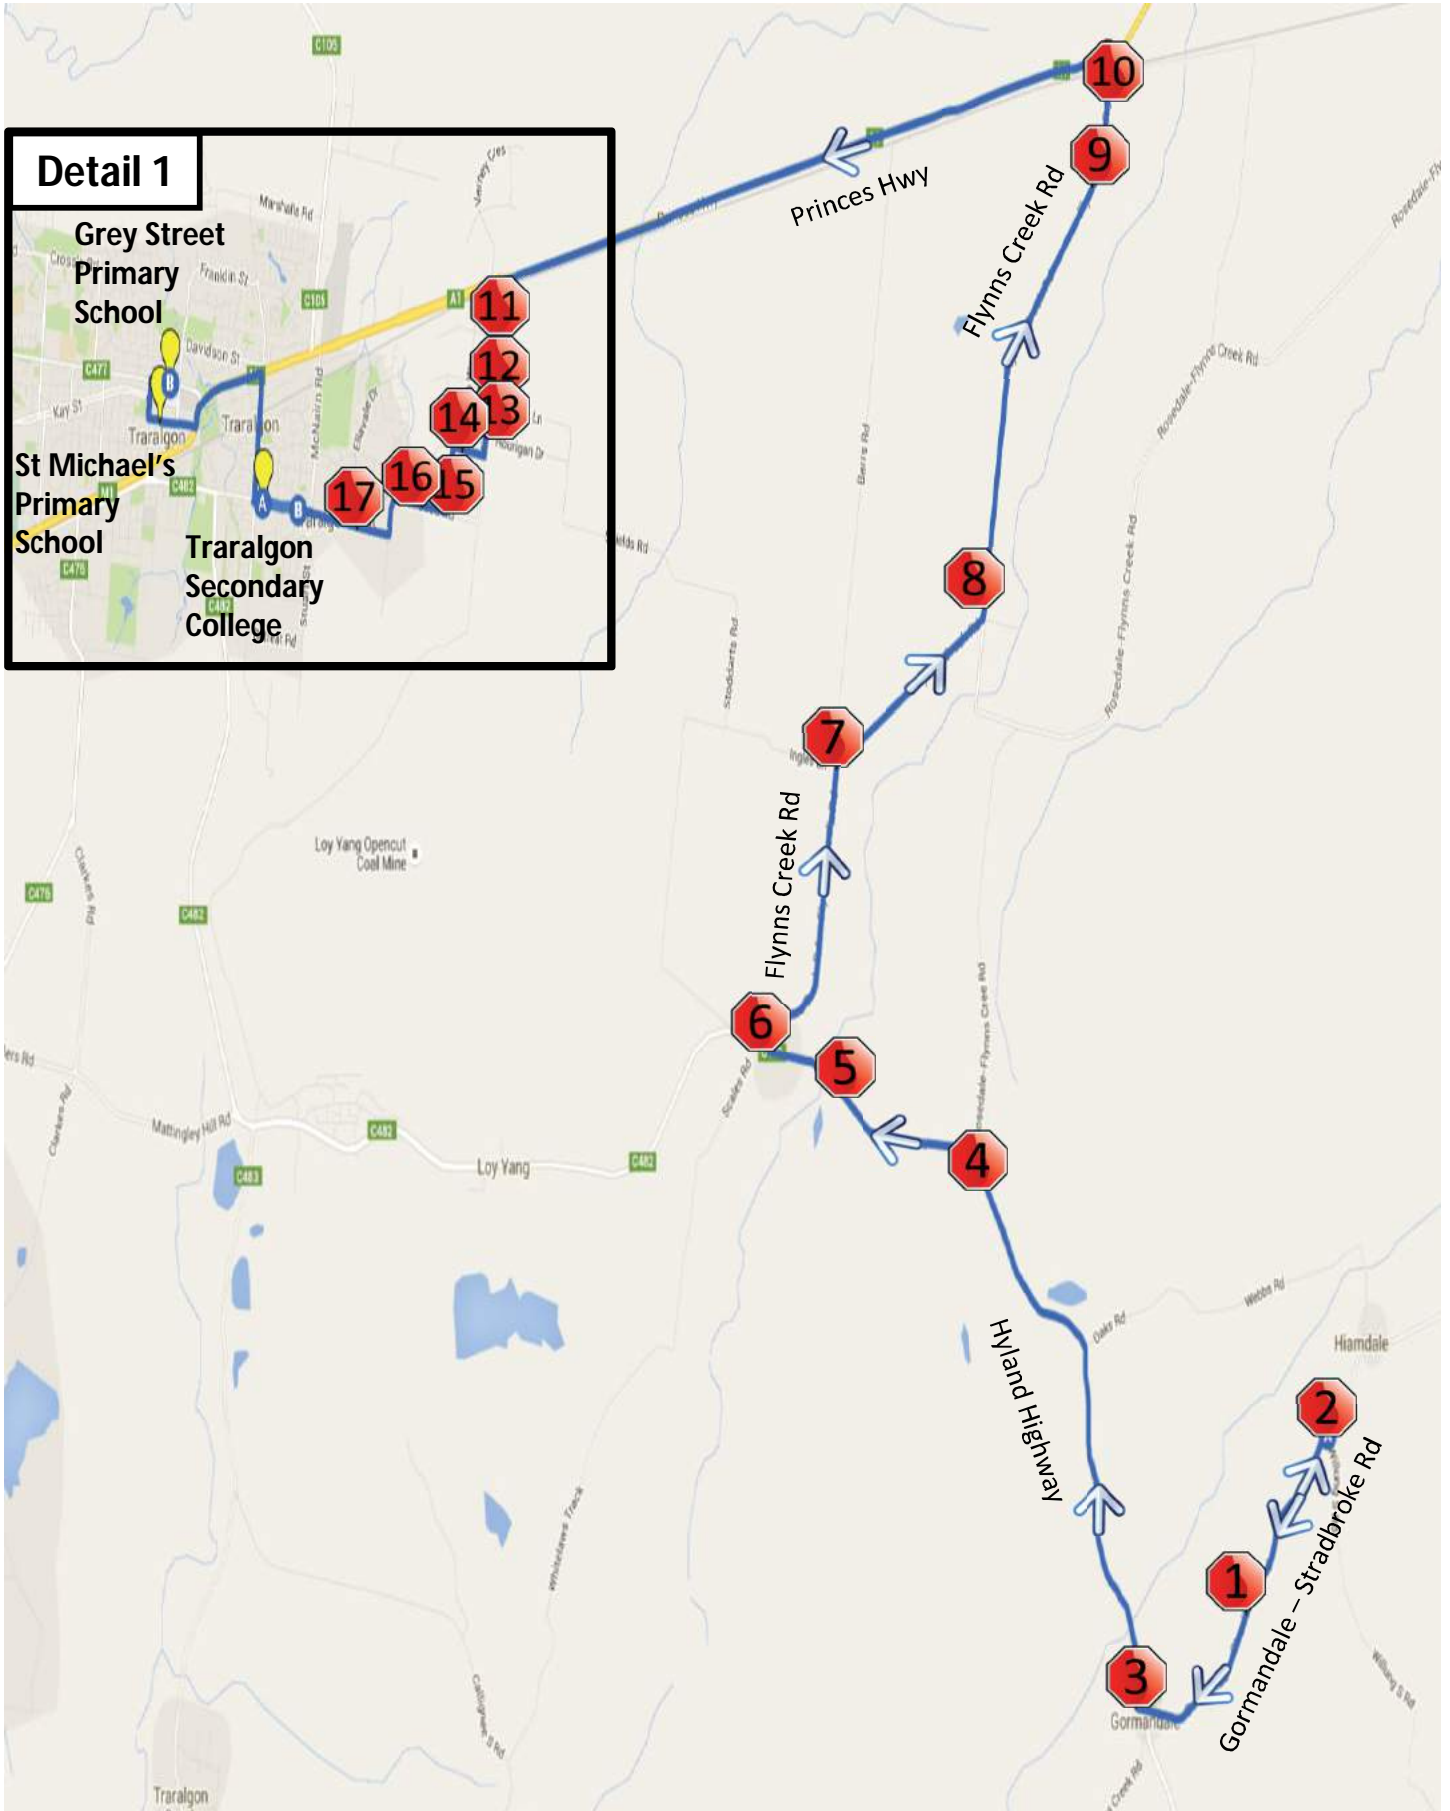

Flynns Creek – Morning Route

Traralgon Secondary College

Flynns Creek – Morning Route

Traralgon Secondary College

Detail 1

Stop	Description	Time
1	150 Gormandale-Stradbroke Rd	7:39
2	Corner of Gormandale-Stradbroke & Willung Sth Rd	7:43
3	Corner of Gormandale-Stradbroke & Hyland Hwy	7:50
4	Corner of Hyland Hwy & Rosedale-Flynns Creek Rd	7:52
5	Corner of Hyland Hwy & Maxfields Rd	7:54
6	Corner of Hyland Hwy & Flynns Creek Rd	7:55
7	Corner of Flynns Creek Rd & Ingles Ln	7:57
8	Corner of Flynns Creek Rd & Green Rd	8:00
9	235 Flynns Creek Rd	8:02
10	30 Flynns Creek Rd	8:04
11	Corner of Minnedale Rd & Mahogany Dr	8:12
12	Corner of Minnedale Rd & Windows Ln	8:14
13	Corner of Minnedale Rd & Hourigan Dr	8:15
14	Corner of Laurina Dr East & Cooba Way	8:16
15	225 Melrossa Rd	8:17
16	195a Melrossa Rd	8:18
17	60 Melrossa Rd	8:20
	Traralgon Secondary College – Shakespeare St	8:24
	St Michael's Primary School	8:35
	Grey Street Primary School	8:40

Flynn's Creek – Afternoon Route

Traralgon Secondary College

Flynns Creek – Afternoon Route

Traralgon Secondary College

Detail 1

Stop	Description	Time
1	Traralgon Secondary College – Shakespeare St	3:40
1	60 Melrossa Rd	3:45
2	195a Melrossa Rd	3:47
3	225 Melrossa Rd	3:48
4	Corner of Laurina Dr East & Cooba Way	3:49
5	Corner of Minniedale Rd & Hourigan Dr	3:50
6	Corner of Minniedale Rd & Windows Ln	3:52
7	Corner of Minniedale Rd & Mahogany Dr	3:53
8	30 Flynns Creek Rd	4:00
9	235 Flynns Creek Rd	4:03
10	Corner of Flynns Creek Rd & Green Rd	4:05
11	Corner of Flynns Creek Rd & Ingles Ln	4:07
12	Corner of Hyland Hwy & Flynns Creek Rd	4:10
13	Corner of Hyland Hwy & Maxfields Rd	4:12
14	Corner of Hyland Hwy & Rosedale-Flynns Creek Rd	4:14
15	Corner of Gormandale-Stradbroke & Hyland Hwy	4:16
16	150 Gormandale-Stradbroke Rd	4:18
17	Corner of Gormandale-Stradbroke & Willung Sth Rd	4:20