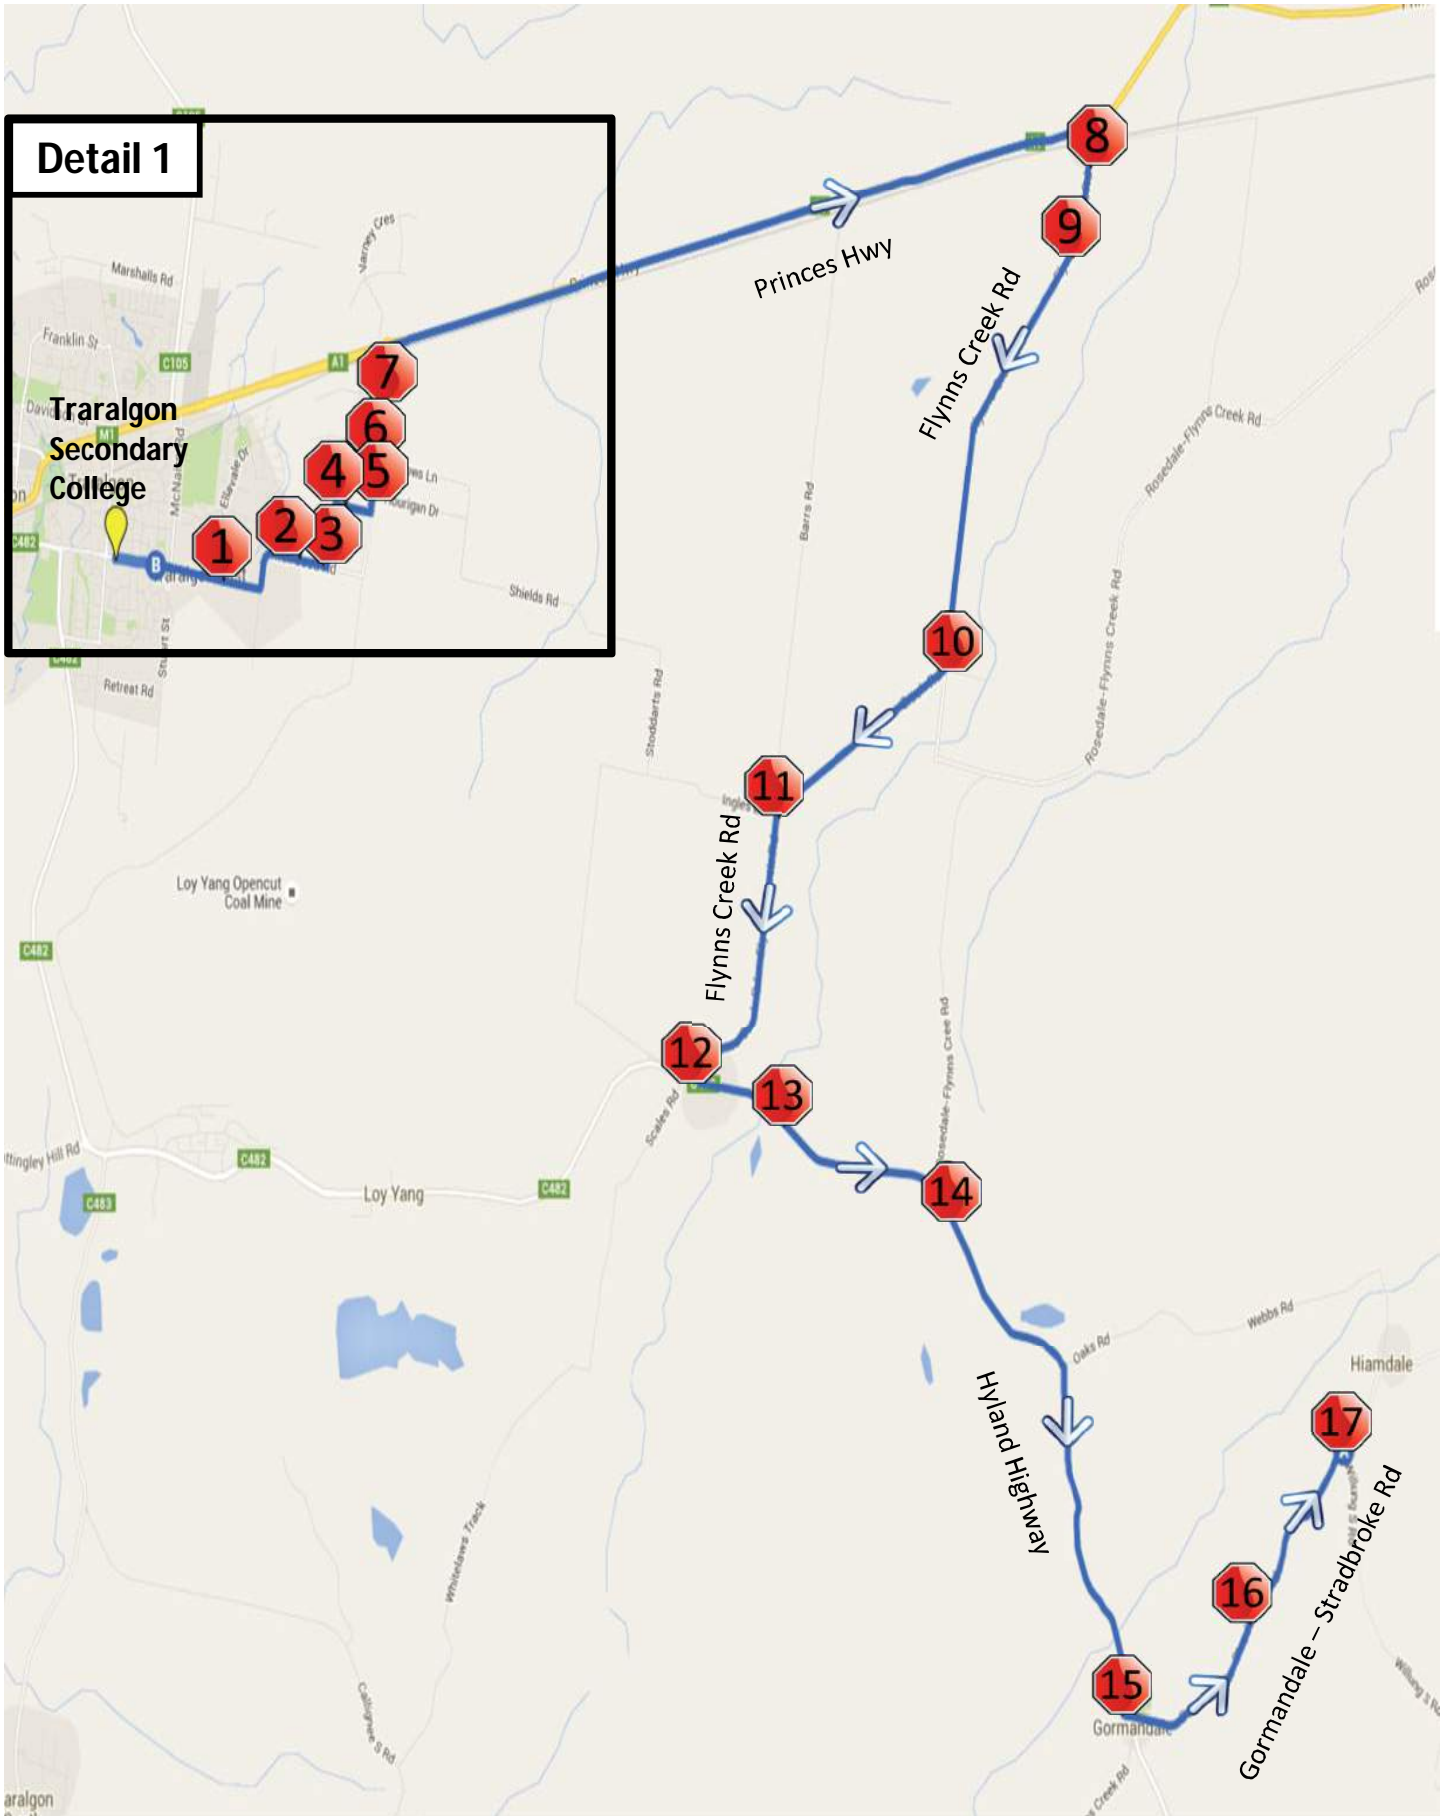

Flynns Creek – Morning Route

Traralgon Secondary College

Flynns Creek – Morning Route

Traralgon Secondary College

Detail 1

Stop	Description	Time
1	150 Gormandale-Stradbroke Rd	7:39
2	Corner of Gormandale-Stradbroke & Willung Sth Rd	7:43
3	Corner of Gormandale-Stradbroke & Hyland Hwy	7:50
4	Corner of Hyland Hwy & Rosedale-Flynns Creek Rd	7:52
5	Corner of Hyland Hwy & Maxfields Rd	7:54
6	Corner of Hyland Hwy & Flynns Creek Rd	7:55
7	Corner of Flynns Creek Rd & Ingles Ln	7:57
8	Corner of Flynns Creek Rd & Green Rd	8:00
9	235 Flynns Creek Rd	8:02
10	30 Flynns Creek Rd	8:04
11	Corner of Minnedale Rd & Mahogany Dr	8:12
12	Corner of Minnedale Rd & Windows Ln	8:14
13	Corner of Minnedale Rd & Hourigan Dr	8:15
14	Corner of Laurina Dr East & Cooba Way	8:16
15	225 Melrossa Rd	8:17
16	195a Melrossa Rd	8:18
17	60 Melrossa Rd	8:20
	Traralgon Secondary College – Shakespeare St	8:24
	St Michael's Primary School	8:35
	Grey Street Primary School	8:40

Flynn's Creek – Afternoon Route

Traralgon Secondary College

Flynns Creek – Afternoon Route

Traralgon Secondary College

Detail 1

Stop	Description	Time
1	Traralgon Secondary College – Shakespeare St	3:40
1	60 Melrossa Rd	3:45
2	195a Melrossa Rd	3:47
3	225 Melrossa Rd	3:48
4	Corner of Laurina Dr East & Cooba Way	3:49
5	Corner of Minniedale Rd & Hourigan Dr	3:50
6	Corner of Minniedale Rd & Windows Ln	3:52
7	Corner of Minniedale Rd & Mahogany Dr	3:53
8	30 Flynns Creek Rd	4:00
9	235 Flynns Creek Rd	4:03
10	Corner of Flynns Creek Rd & Green Rd	4:05
11	Corner of Flynns Creek Rd & Ingles Ln	4:07
12	Corner of Hyland Hwy & Flynns Creek Rd	4:10
13	Corner of Hyland Hwy & Maxfields Rd	4:12
14	Corner of Hyland Hwy & Rosedale-Flynns Creek Rd	4:14
15	Corner of Gormandale-Stradbroke & Hyland Hwy	4:16
16	150 Gormandale-Stradbroke Rd	4:18
17	Corner of Gormandale-Stradbroke & Willung Sth Rd	4:20