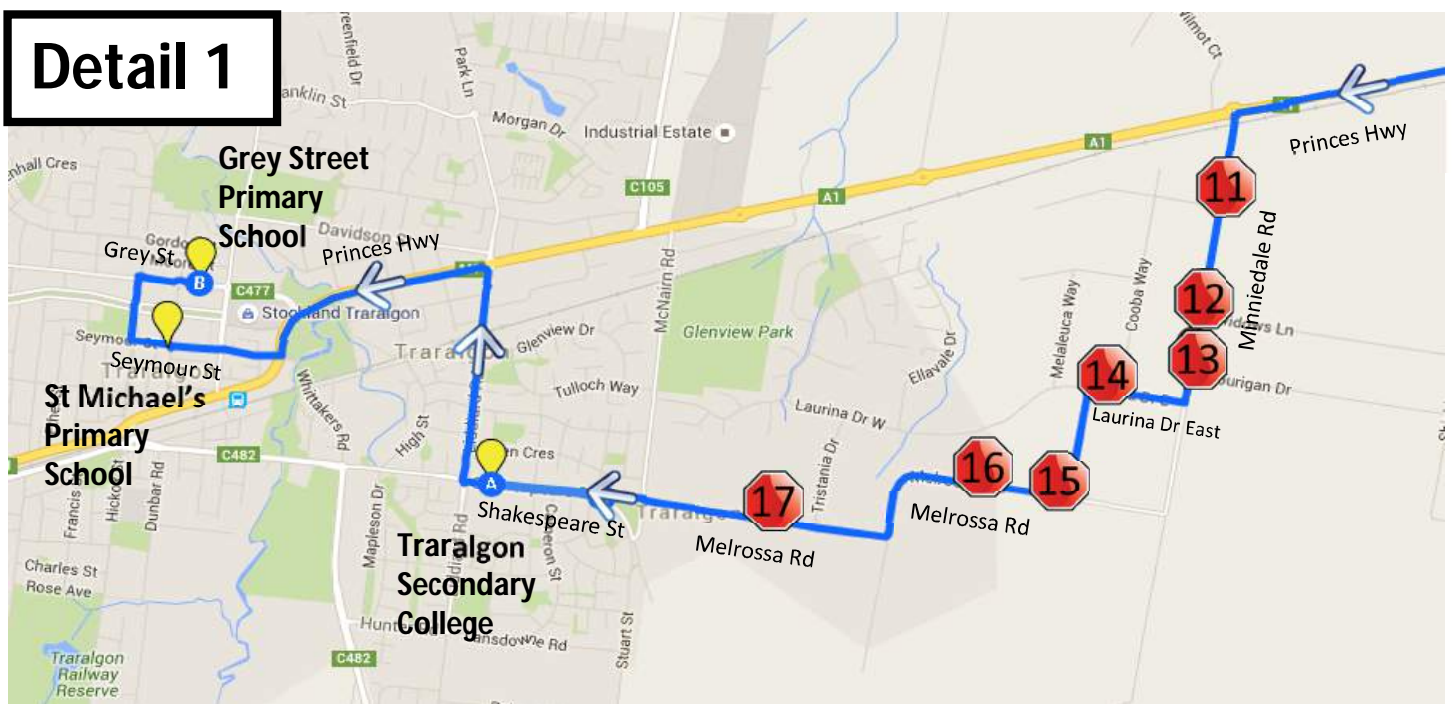

Flynns Creek – Morning Route

Traralgon Secondary College

Flynns Creek – Morning Route

Traralgon Secondary College

Detail 1

Stop	Description	Time
1	150 Gormandale-Stradbroke Rd	7:39
2	Corner of Gormandale-Stradbroke & Willung Sth Rd	7:43
3	Corner of Gormandale-Stradbroke & Hyland Hwy	7:50
4	Corner of Hyland Hwy & Rosedale-Flynns Creek Rd	7:52
5	Corner of Hyland Hwy & Maxfields Rd	7:54
6	Corner of Hyland Hwy & Flynns Creek Rd	7:55
7	Corner of Flynns Creek Rd & Ingles Ln	7:57
8	Corner of Flynns Creek Rd & Green Rd	8:00
9	235 Flynns Creek Rd	8:02
10	30 Flynns Creek Rd	8:04
11	Corner of Minnedale Rd & Mahogany Dr	8:12
12	Corner of Minnedale Rd & Windows Ln	8:14
13	Corner of Minnedale Rd & Hourigan Dr	8:15
14	Corner of Laurina Dr East & Cooba Way	8:16
15	225 Melrossa Rd	8:17
16	195a Melrossa Rd	8:18
17	60 Melrossa Rd	8:20
	Traralgon Secondary College – Shakespeare St	8:24
	St Michael's Primary School	8:35
	Grey Street Primary School	8:40

Flynn's Creek – Afternoon Route

Traralgon Secondary College

Flynns Creek – Afternoon Route

Traralgon Secondary College

Detail 1

Stop	Description	Time
1	Traralgon Secondary College – Shakespeare St	3:40
1	60 Melrossa Rd	3:45
2	195a Melrossa Rd	3:47
3	225 Melrossa Rd	3:48
4	Corner of Laurina Dr East & Cooba Way	3:49
5	Corner of Minniedale Rd & Hourigan Dr	3:50
6	Corner of Minniedale Rd & Windows Ln	3:52
7	Corner of Minniedale Rd & Mahogany Dr	3:53
8	30 Flynns Creek Rd	4:00
9	235 Flynns Creek Rd	4:03
10	Corner of Flynns Creek Rd & Green Rd	4:05
11	Corner of Flynns Creek Rd & Ingles Ln	4:07
12	Corner of Hyland Hwy & Flynns Creek Rd	4:10
13	Corner of Hyland Hwy & Maxfields Rd	4:12
14	Corner of Hyland Hwy & Rosedale-Flynns Creek Rd	4:14
15	Corner of Gormandale-Stradbroke & Hyland Hwy	4:16
16	150 Gormandale-Stradbroke Rd	4:18
17	Corner of Gormandale-Stradbroke & Willung Sth Rd	4:20