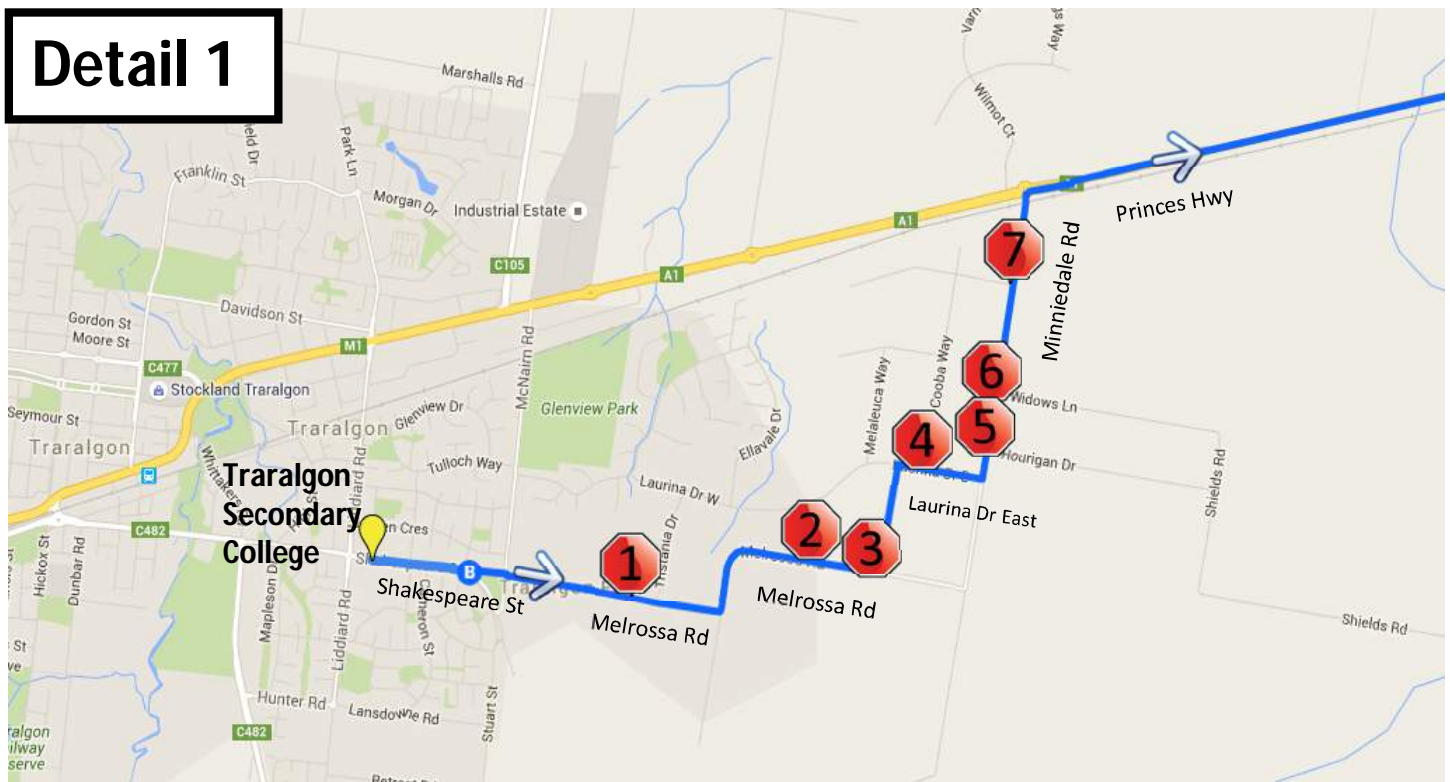

Flynns Creek – Morning Route

Traralgon Secondary College

Flynns Creek – Morning Route

Traralgon Secondary College

Detail 1

Stop	Description	Time
1	150 Gormandale-Stradbroke Rd	7:39
2	Corner of Gormandale-Stradbroke & Willung Sth Rd	7:43
3	Corner of Gormandale-Stradbroke & Hyland Hwy	7:50
4	Corner of Hyland Hwy & Rosedale-Flynns Creek Rd	7:52
5	Corner of Hyland Hwy & Maxfields Rd	7:54
6	Corner of Hyland Hwy & Flynns Creek Rd	7:55
7	Corner of Flynns Creek Rd & Ingles Ln	7:57
8	Corner of Flynns Creek Rd & Green Rd	8:00
9	235 Flynns Creek Rd	8:02
10	30 Flynns Creek Rd	8:04
11	Corner of Minnedale Rd & Mahogany Dr	8:12
12	Corner of Minnedale Rd & Windows Ln	8:14
13	Corner of Minnedale Rd & Hourigan Dr	8:15
14	Corner of Laurina Dr East & Cooba Way	8:16
15	225 Melrossa Rd	8:17
16	195a Melrossa Rd	8:18
17	60 Melrossa Rd	8:20
	Traralgon Secondary College – Shakespeare St	8:24
	St Michael's Primary School	8:35
	Grey Street Primary School	8:40

Flynn's Creek – Afternoon Route

Traralgon Secondary College

Flynns Creek – Afternoon Route

Traralgon Secondary College

Detail 1

Stop	Description	Time
1	Traralgon Secondary College – Shakespeare St	3:40
1	60 Melrossa Rd	3:45
2	195a Melrossa Rd	3:47
3	225 Melrossa Rd	3:48
4	Corner of Laurina Dr East & Cooba Way	3:49
5	Corner of Minniedale Rd & Hourigan Dr	3:50
6	Corner of Minniedale Rd & Windows Ln	3:52
7	Corner of Minniedale Rd & Mahogany Dr	3:53
8	30 Flynns Creek Rd	4:00
9	235 Flynns Creek Rd	4:03
10	Corner of Flynns Creek Rd & Green Rd	4:05
11	Corner of Flynns Creek Rd & Ingles Ln	4:07
12	Corner of Hyland Hwy & Flynns Creek Rd	4:10
13	Corner of Hyland Hwy & Maxfields Rd	4:12
14	Corner of Hyland Hwy & Rosedale-Flynns Creek Rd	4:14
15	Corner of Gormandale-Stradbroke & Hyland Hwy	4:16
16	150 Gormandale-Stradbroke Rd	4:18
17	Corner of Gormandale-Stradbroke & Willung Sth Rd	4:20