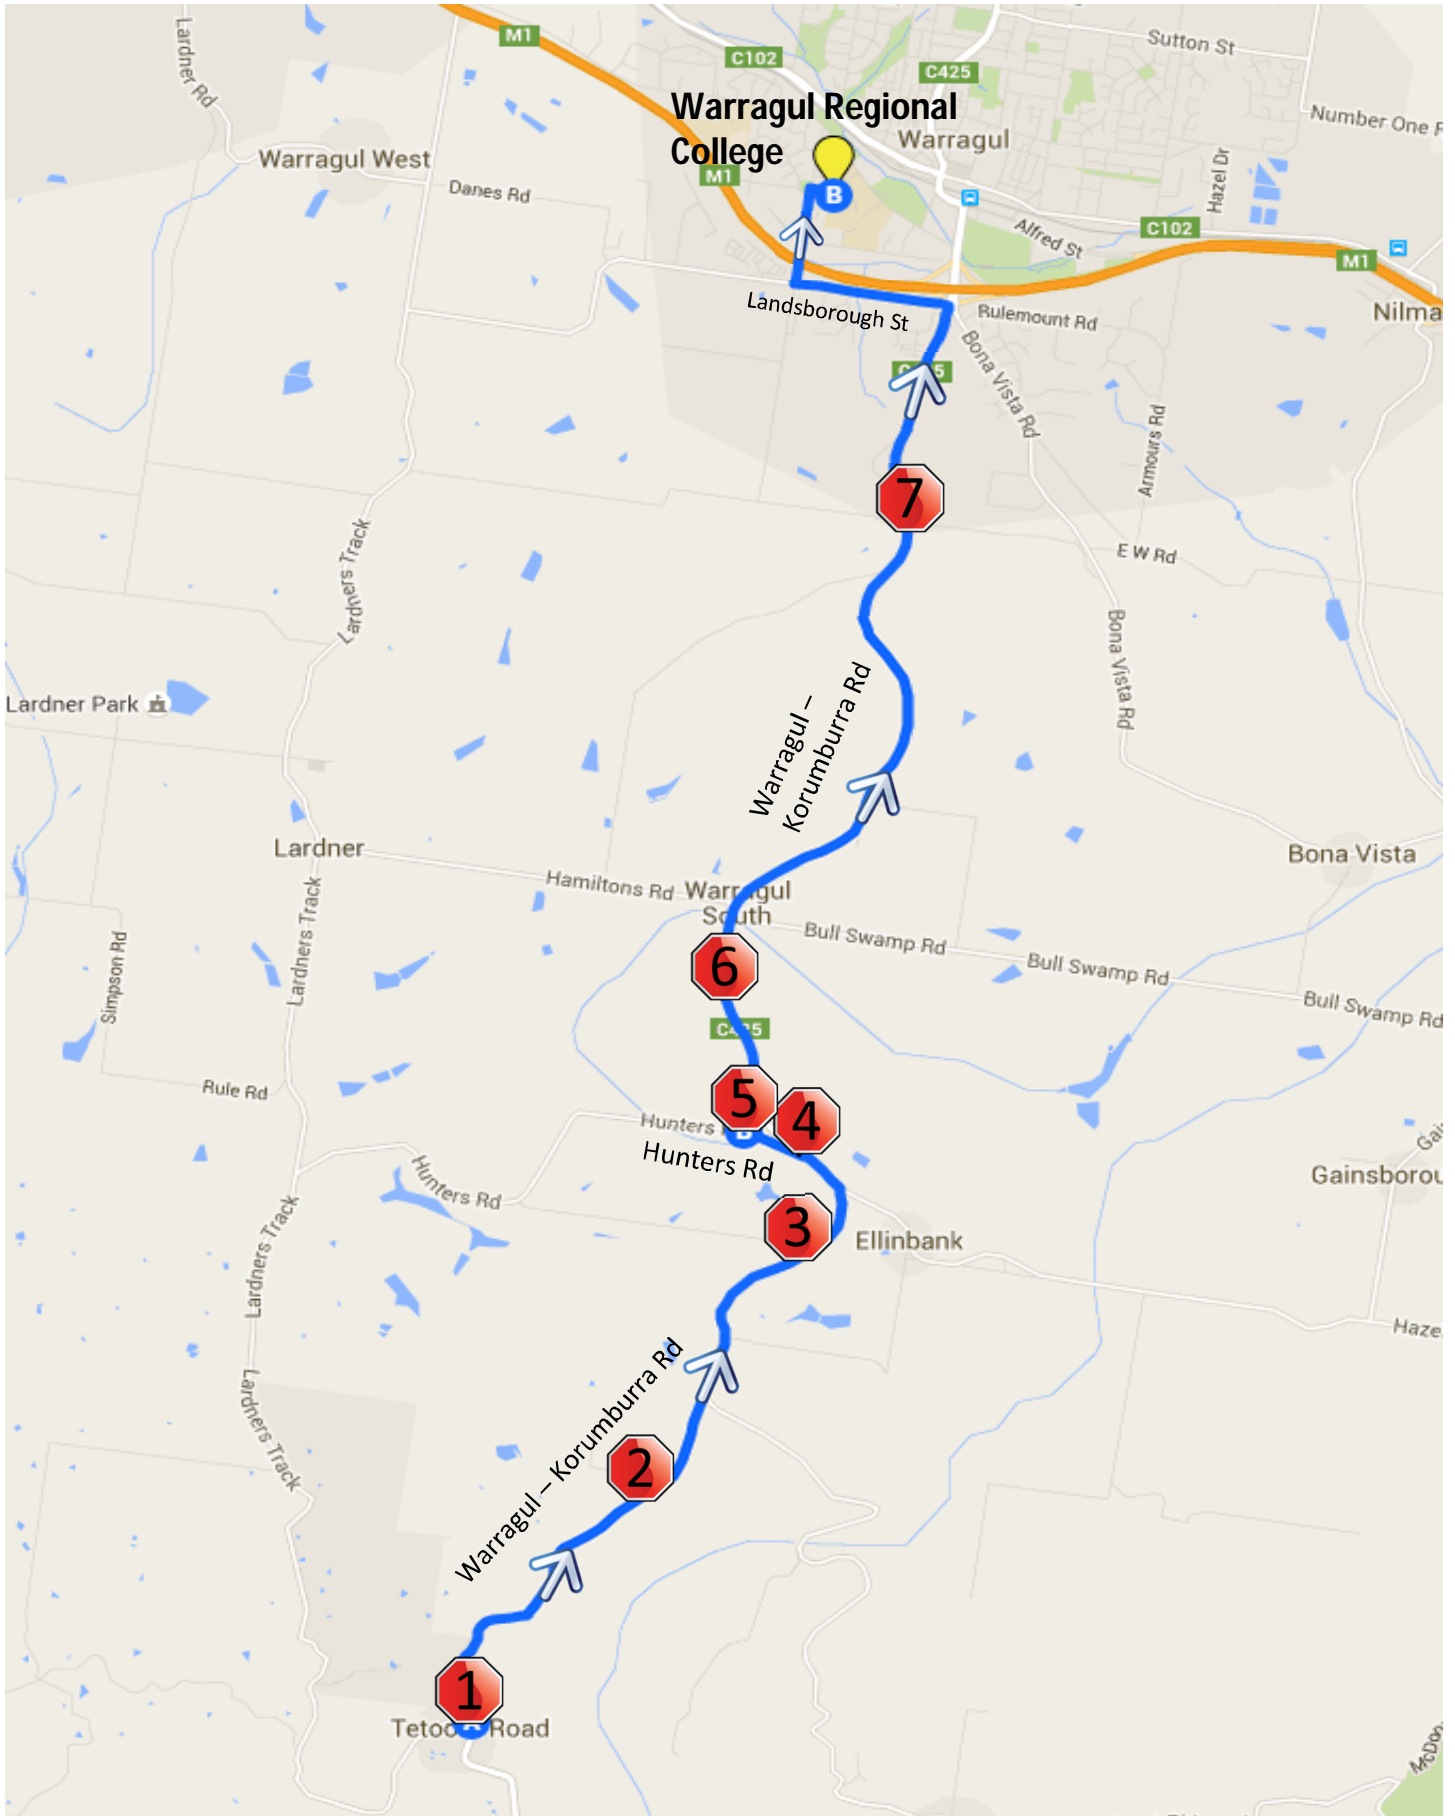

Tetoora Rd – Morning Route

Warragul Regional College

Tetoora Rd – Morning Route

Warragul Regional College

Stop	Description	Time
1	Tetoora Rd Hall	8:05
2	Corner of Brown's Rd & Korumburra Rd	8:08
3	2587 Korumburra Rd	8:11
4	Corner of Korumburra Rd & Stevens/Hunters Rd	8:12
5	Ellinbank Football Oval	8:15
6	Mile's on South Rd	8:16
7	Corner of Korumburra Rd & East West Rd	8:18
	Warragul Regional College	8:23

Tetoora Rd – Afternoon Route

Warragul Regional College

Tetoora Rd – Afternoon Route

Warragul Regional College

Stop	Description	Time
	Warragul Regional College	3:55
1	Corner of Korumburra Rd & East West Rd	4:00
2	The Gables 320 Korumburra Rd	4:02
3	Corner of Korumburra Rd & Pratt's Rd	4:03
4	2587 Korumburra Rd	4:08
5	Tetoora Rd Hall	4:10
6	Corner of Brown's Rd & Korumburra Rd	4:13
7	Ellinbank Football Oval	4:16