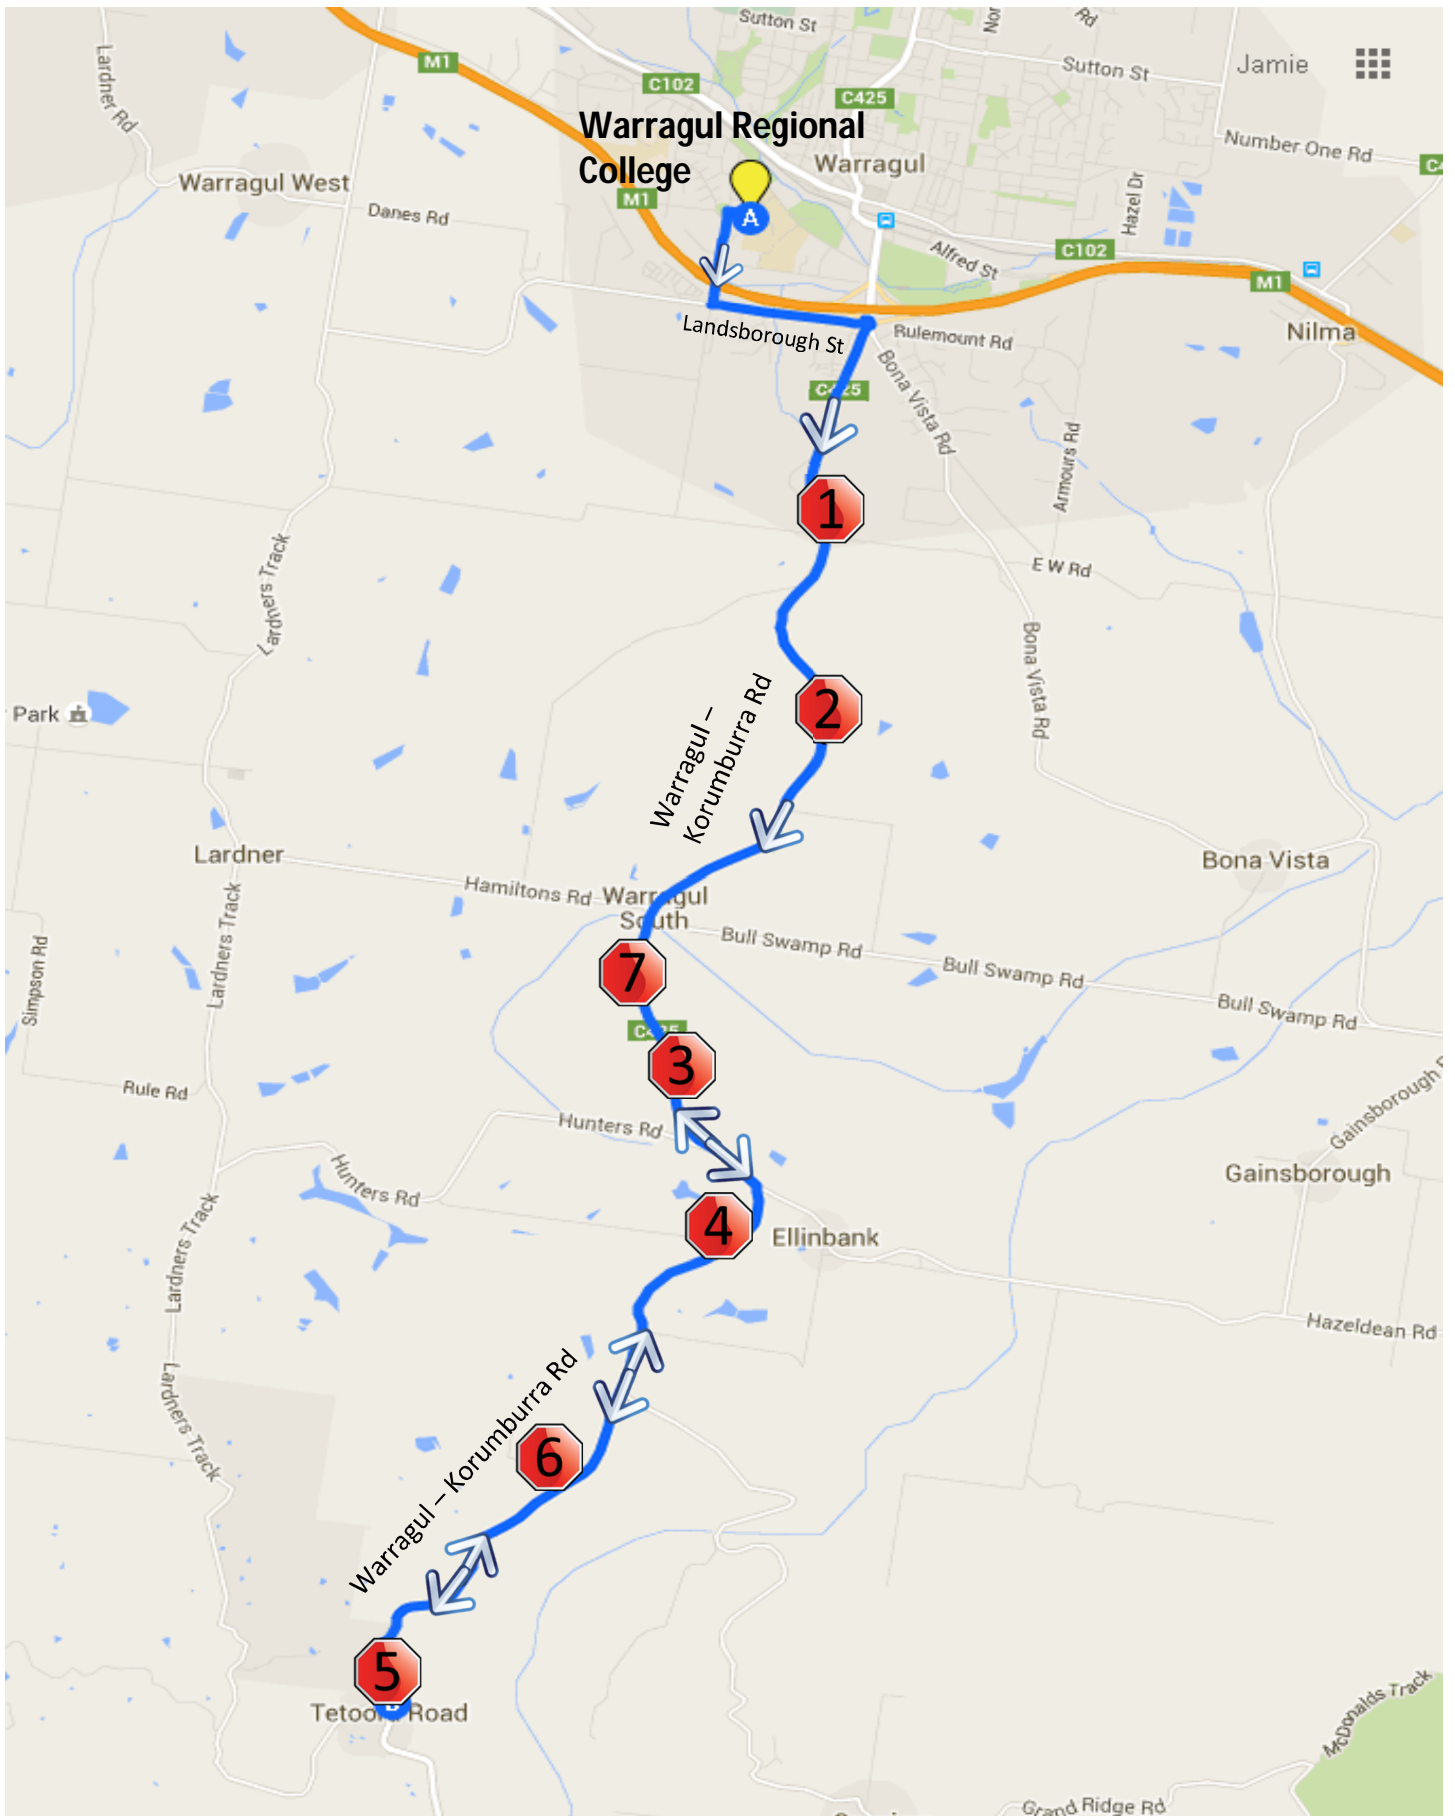

Tetoora Rd – Morning Route

Warragul Regional College

Tetoora Rd – Morning Route

Warragul Regional College

Stop	Description	Time
1	Tetoora Rd Hall	8:05
2	Corner of Brown's Rd & Korumburra Rd	8:08
3	2587 Korumburra Rd	8:11
4	Corner of Korumburra Rd & Stevens/Hunters Rd	8:12
5	Ellinbank Football Oval	8:15
6	Mile's on South Rd	8:16
7	Corner of Korumburra Rd & East West Rd	8:18
	Warragul Regional College	8:23

Tetoora Rd – Afternoon Route

Warragul Regional College

Tetoora Rd – Afternoon Route

Warragul Regional College

Stop	Description	Time
	Warragul Regional College	3:55
1	Corner of Korumburra Rd & East West Rd	4:00
2	The Gables 320 Korumburra Rd	4:02
3	Corner of Korumburra Rd & Pratt's Rd	4:03
4	2587 Korumburra Rd	4:08
5	Tetoora Rd Hall	4:10
6	Corner of Brown's Rd & Korumburra Rd	4:13
7	Ellinbank Football Oval	4:16