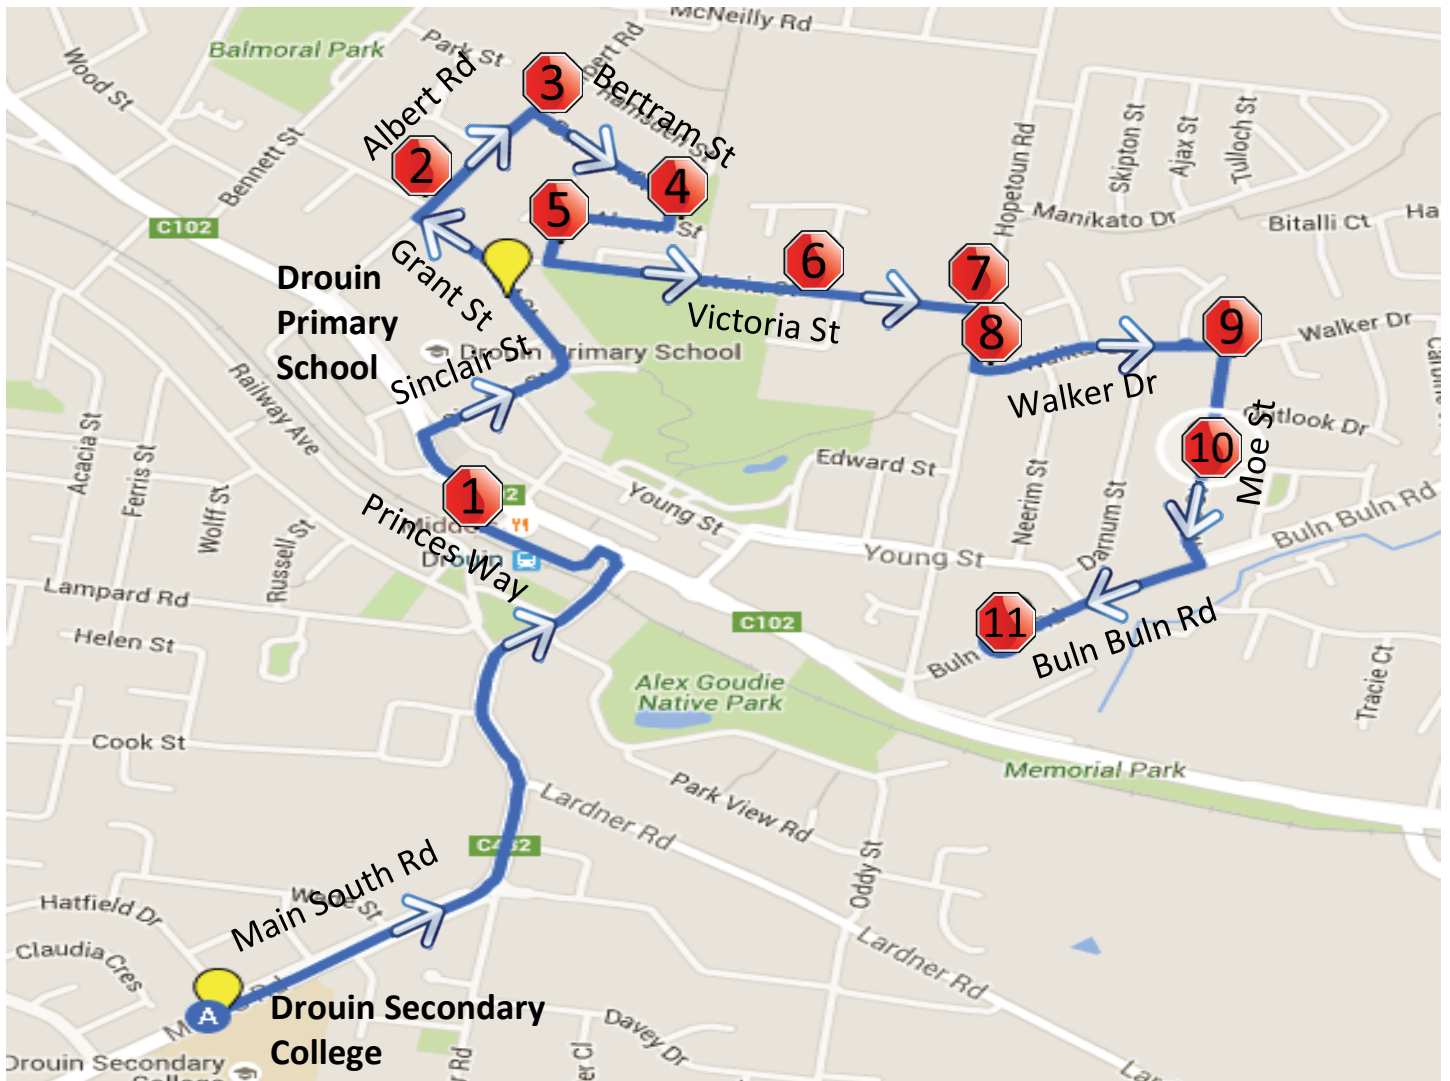

Town Run #10 – Morning Route

Drouin East – Drouin Secondary College

Stop	Description	Time
1	17 Buln Buln Rd	8:30
2	Corner of Moe St & Monaghan Ave	8:31
3	Corner of Walker & Outlook Dr	8:32
4	Corner of Walker Dr & Darnum St	8:33
5	Corner of Walker Dr & Hopetoun Rd	8:34
6	Corner of Hopetoun Rd & Edward St	8:35
	Drouin Primary School	8:37
7	Corner of Albert Rd & Armstrong Ave	8:38
8	Corner of Albert Rd & Bertram St	8:39
9	Corner of Boanyoo & Alcorn St	8:40
10	Corner of Gulai & Victoria St	8:41
	Drouin Secondary College	8:45

Town Run #10 – Afternoon

Drouin Secondary College – Drouin East

Stop	Description	Time
	Drouin Secondary College	3:35
1	Drouin Train Station	3:37
	Drouin Primary School	3:38
2	Corner of Albert Rd & Armstrong Ave	3:39
3	Corner of Albert Rd & Bertram St	3:40
4	Corner of Boanyoo & Alcorn St	3:41
5	Corner of Gulai & Victoria St	3:42
6	Corner of Victoria St & Lawrence Rd	3:43
7	Corner of Victoria St & Hopetoun Rd	3:44
8	Corner of Hopetoun Rd & Walker Dr	3:45
9	Corner of Walker & Outlook Dr	3:46
10	Corner of Moe St & Monaghan Ave	3:47
11	17 Bulb Buln Rd	3:48