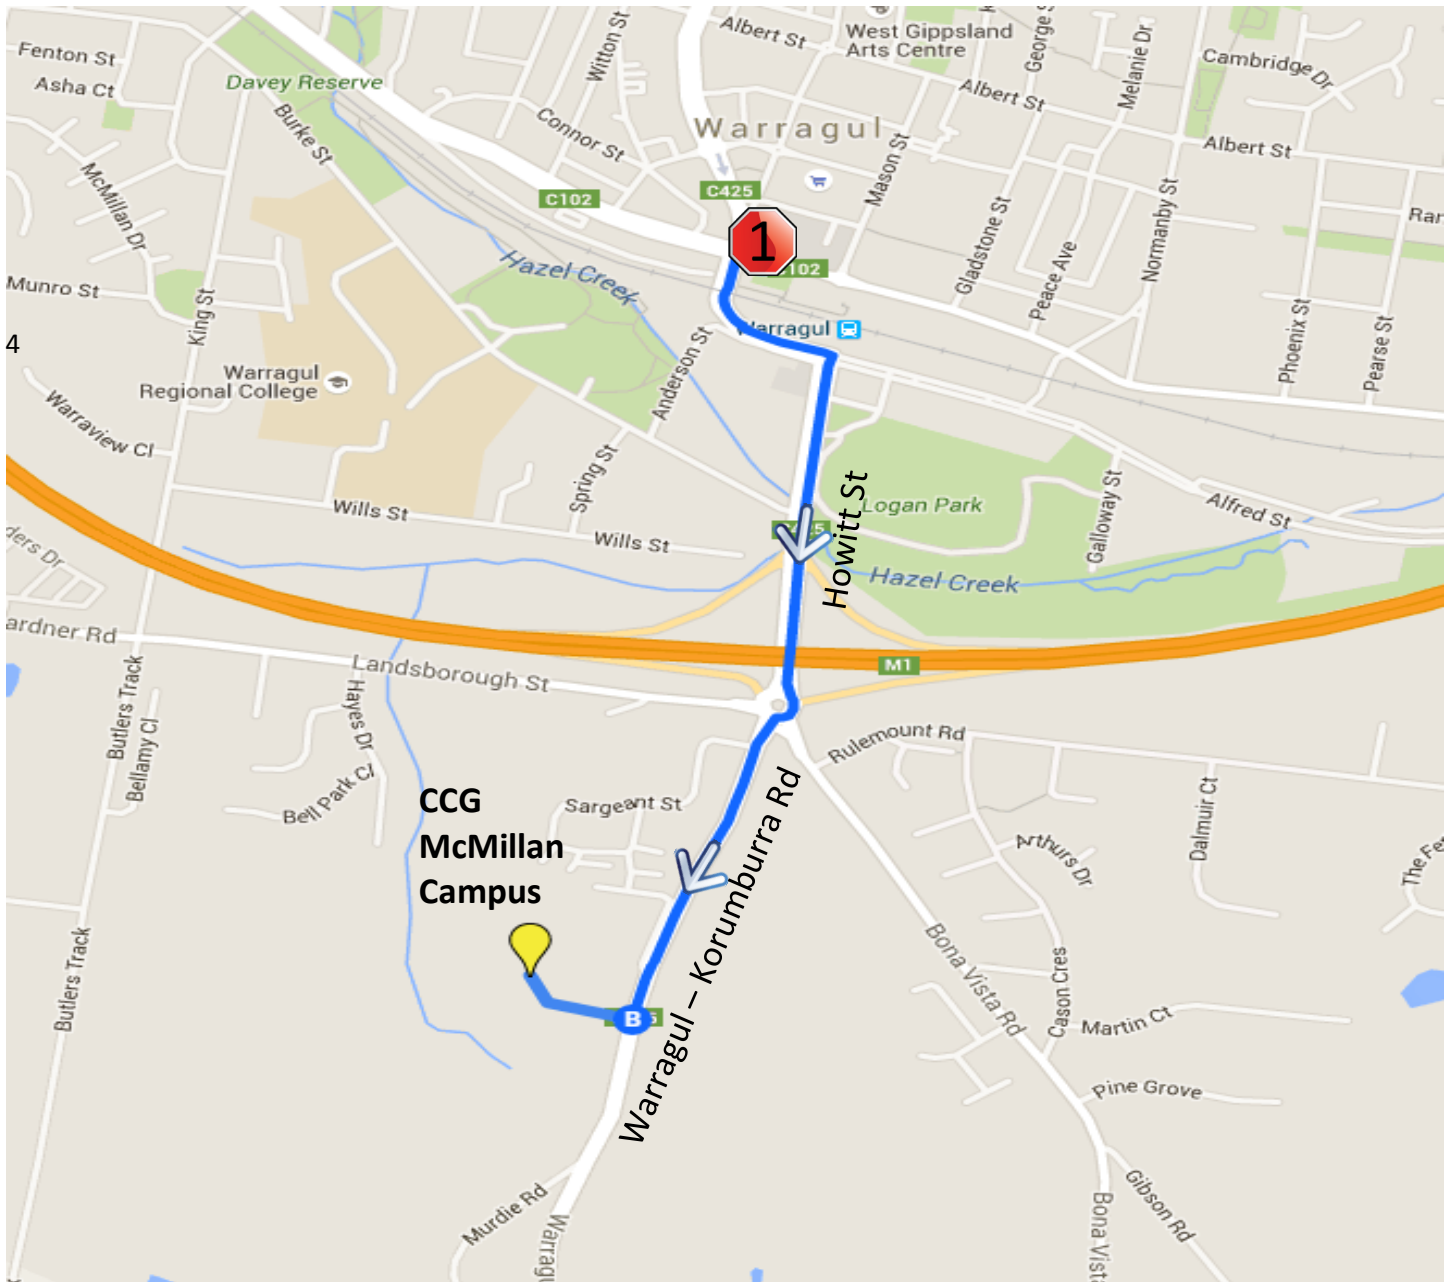

Town Run #20 – Morning Route

Warragul Station – McMillan

Stop	Description	Time
1	Smith St/Queen St	8:52
	CCG McMillan Campus	8:57

Town Run #20 – Afternoon Route

McMillan – Warragul Station

Stop	Description	Time
	CCG McMillan Campus	3:15
1	Smith St/Queen St	3:20