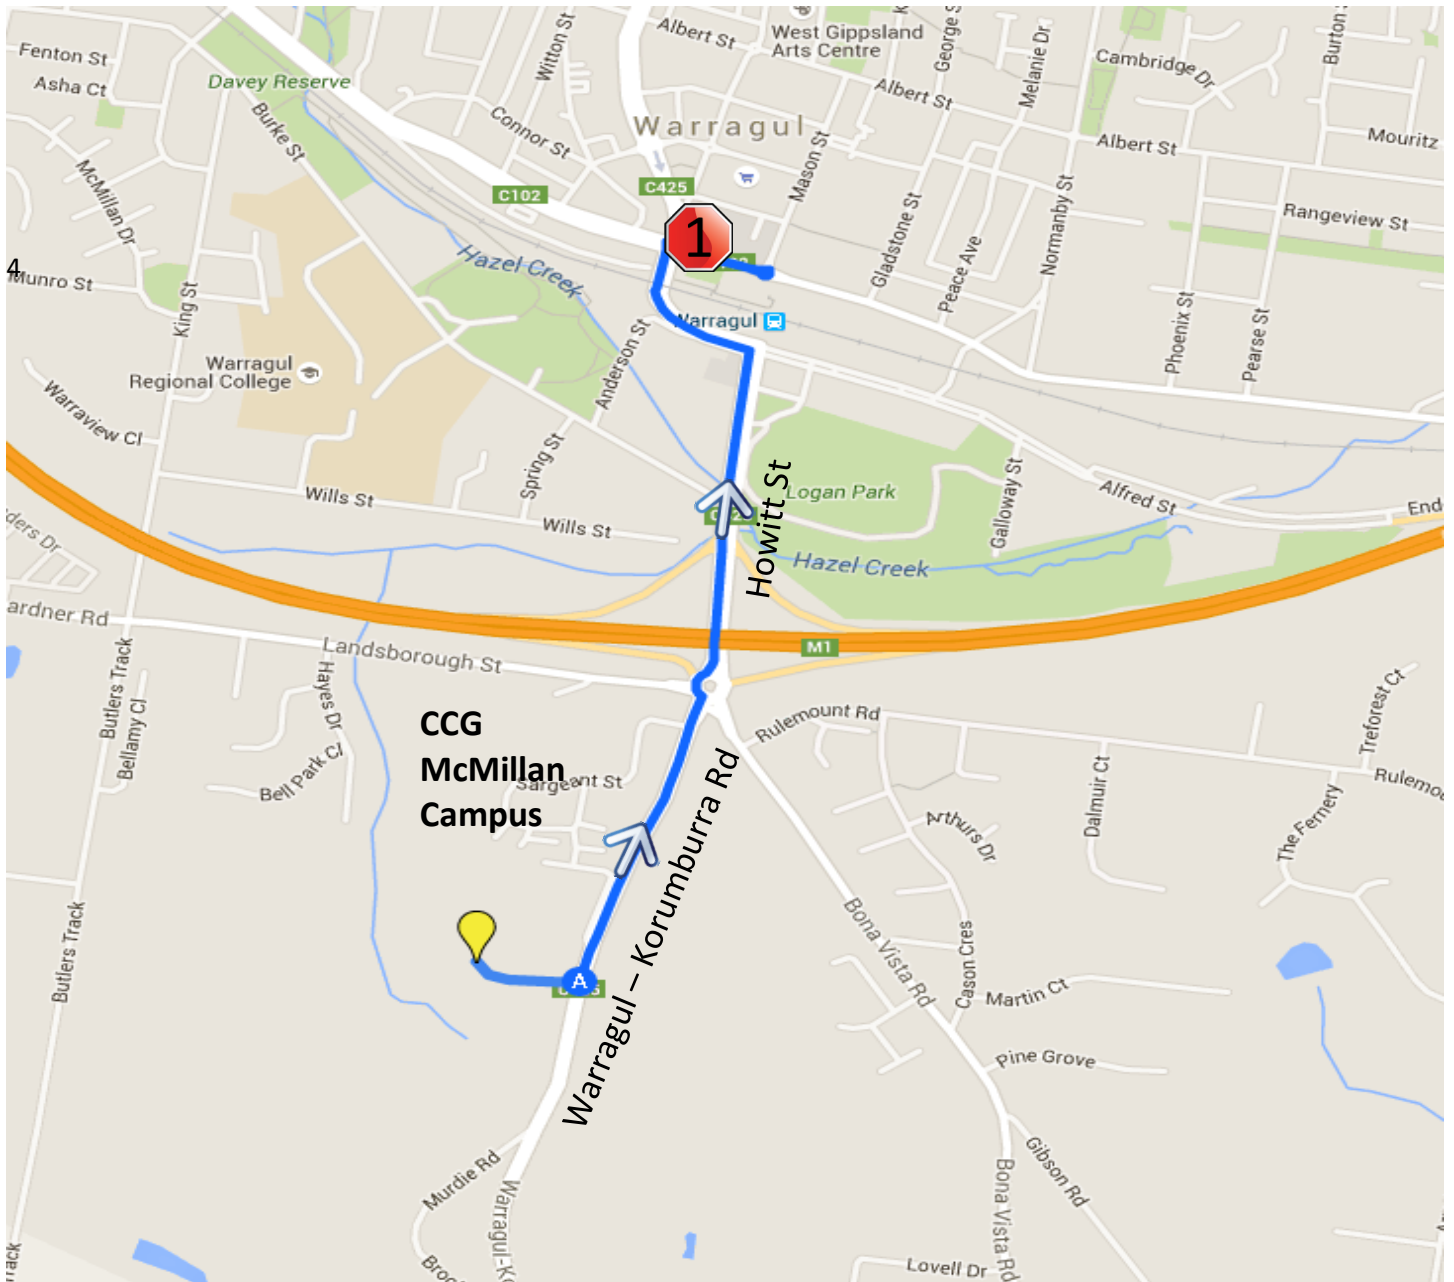

Town Run #20 – Morning Route

Warragul Station – McMillan

Stop	Description	Time
1	Smith St/Queen St	8:52
	CCG McMillan Campus	8:57

Town Run #20 – Afternoon Route

McMillan – Warragul Station

Stop	Description	Time
	CCG McMillan Campus	3:15
1	Smith St/Queen St	3:20