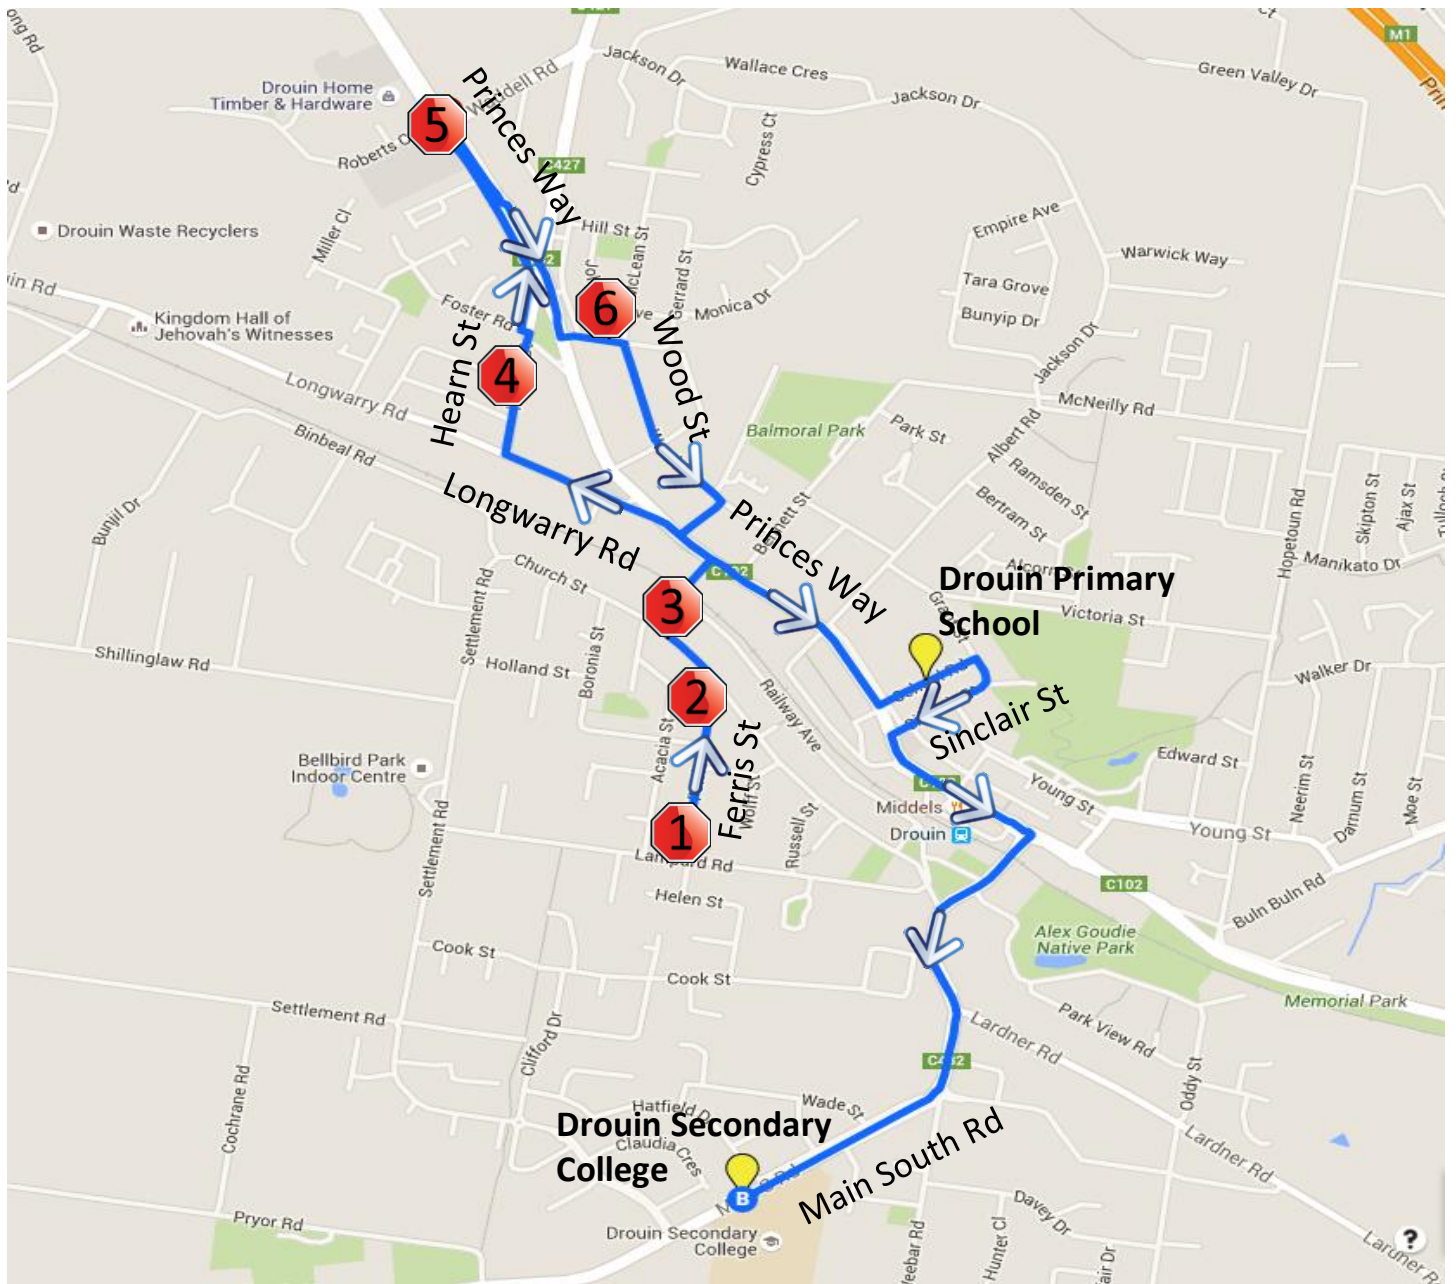

Town Run #11 – Morning Route

Drouin Central – Drouin Secondary College

Stop	Description	Time
1	Corner of Lampard & Ferris St	8:30
2	7 Ferris St	8:31
3	70 Church St	8:32
4	7 Hearn St	8:35
5	El Paso Caravan Park - Princes Way	8:35
6	Corner of McNeilly Rd & McLean St	8:39
	Drouin Primary School	8:42
	Drouin Secondary College	8:45

Town Run #11 – Afternoon Route

Drouin Secondary College – Drouin Central

Stop	Description	Time
	Drouin Primary School	3:25
1	Bennett Street Interchange	3:28
	Drouin Secondary College	3:40
2	Corner of Lampard & Ferris St	3:42
3	7 Ferris St	3:43
4	70 Church St	3:44
5	7 Hearn St	3:46
6	El Paso Caravan Park - Princes Way	3:47
7	Corner of McNeilly Rd & McLean St	3:49
8	Bennett Street Interchange	3:51