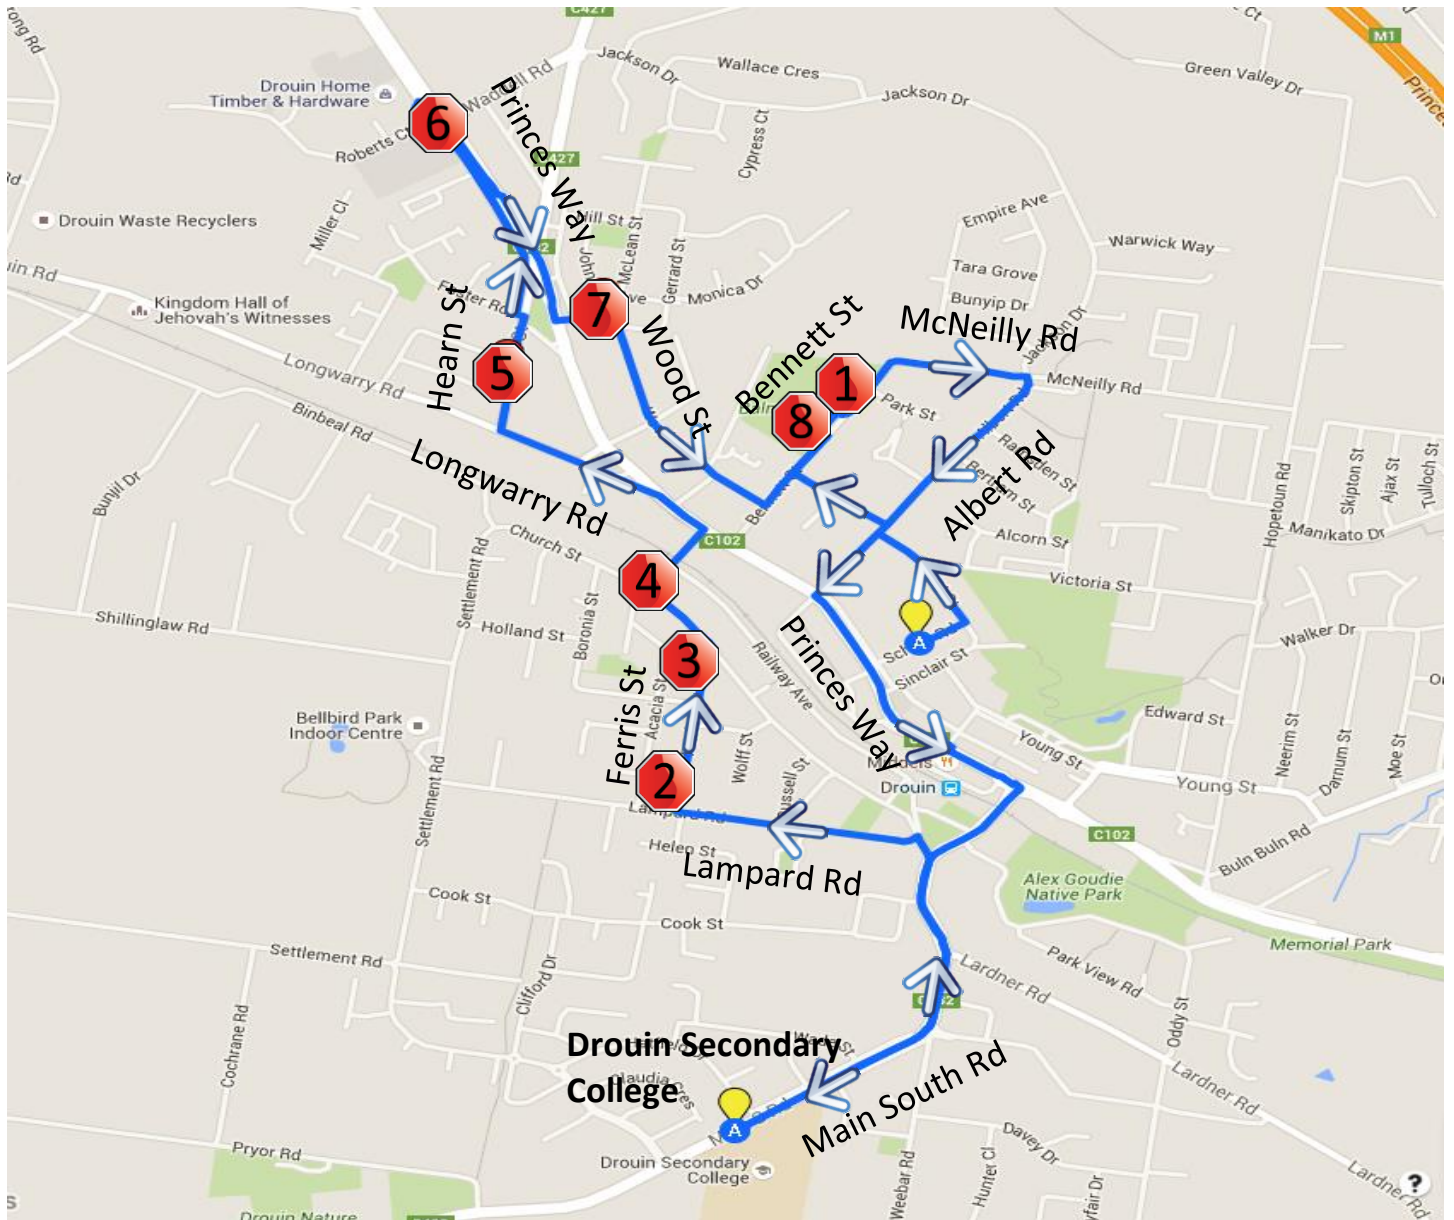

Town Run #11 – Morning Route

Drouin Central – Drouin Secondary College

Stop	Description	Time
1	Corner of Lampard & Ferris St	8:30
2	7 Ferris St	8:31
3	70 Church St	8:32
4	7 Hearn St	8:35
5	El Paso Caravan Park - Princes Way	8:35
6	Corner of McNeilly Rd & McLean St	8:39
	Drouin Primary School	8:42
	Drouin Secondary College	8:45

Town Run #11 – Afternoon Route

Drouin Secondary College – Drouin Central

Stop	Description	Time
	Drouin Primary School	3:25
1	Bennett Street Interchange	3:28
	Drouin Secondary College	3:40
2	Corner of Lampard & Ferris St	3:42
3	7 Ferris St	3:43
4	70 Church St	3:44
5	7 Hearn St	3:46
6	El Paso Caravan Park - Princes Way	3:47
7	Corner of McNeilly Rd & McLean St	3:49
8	Bennett Street Interchange	3:51